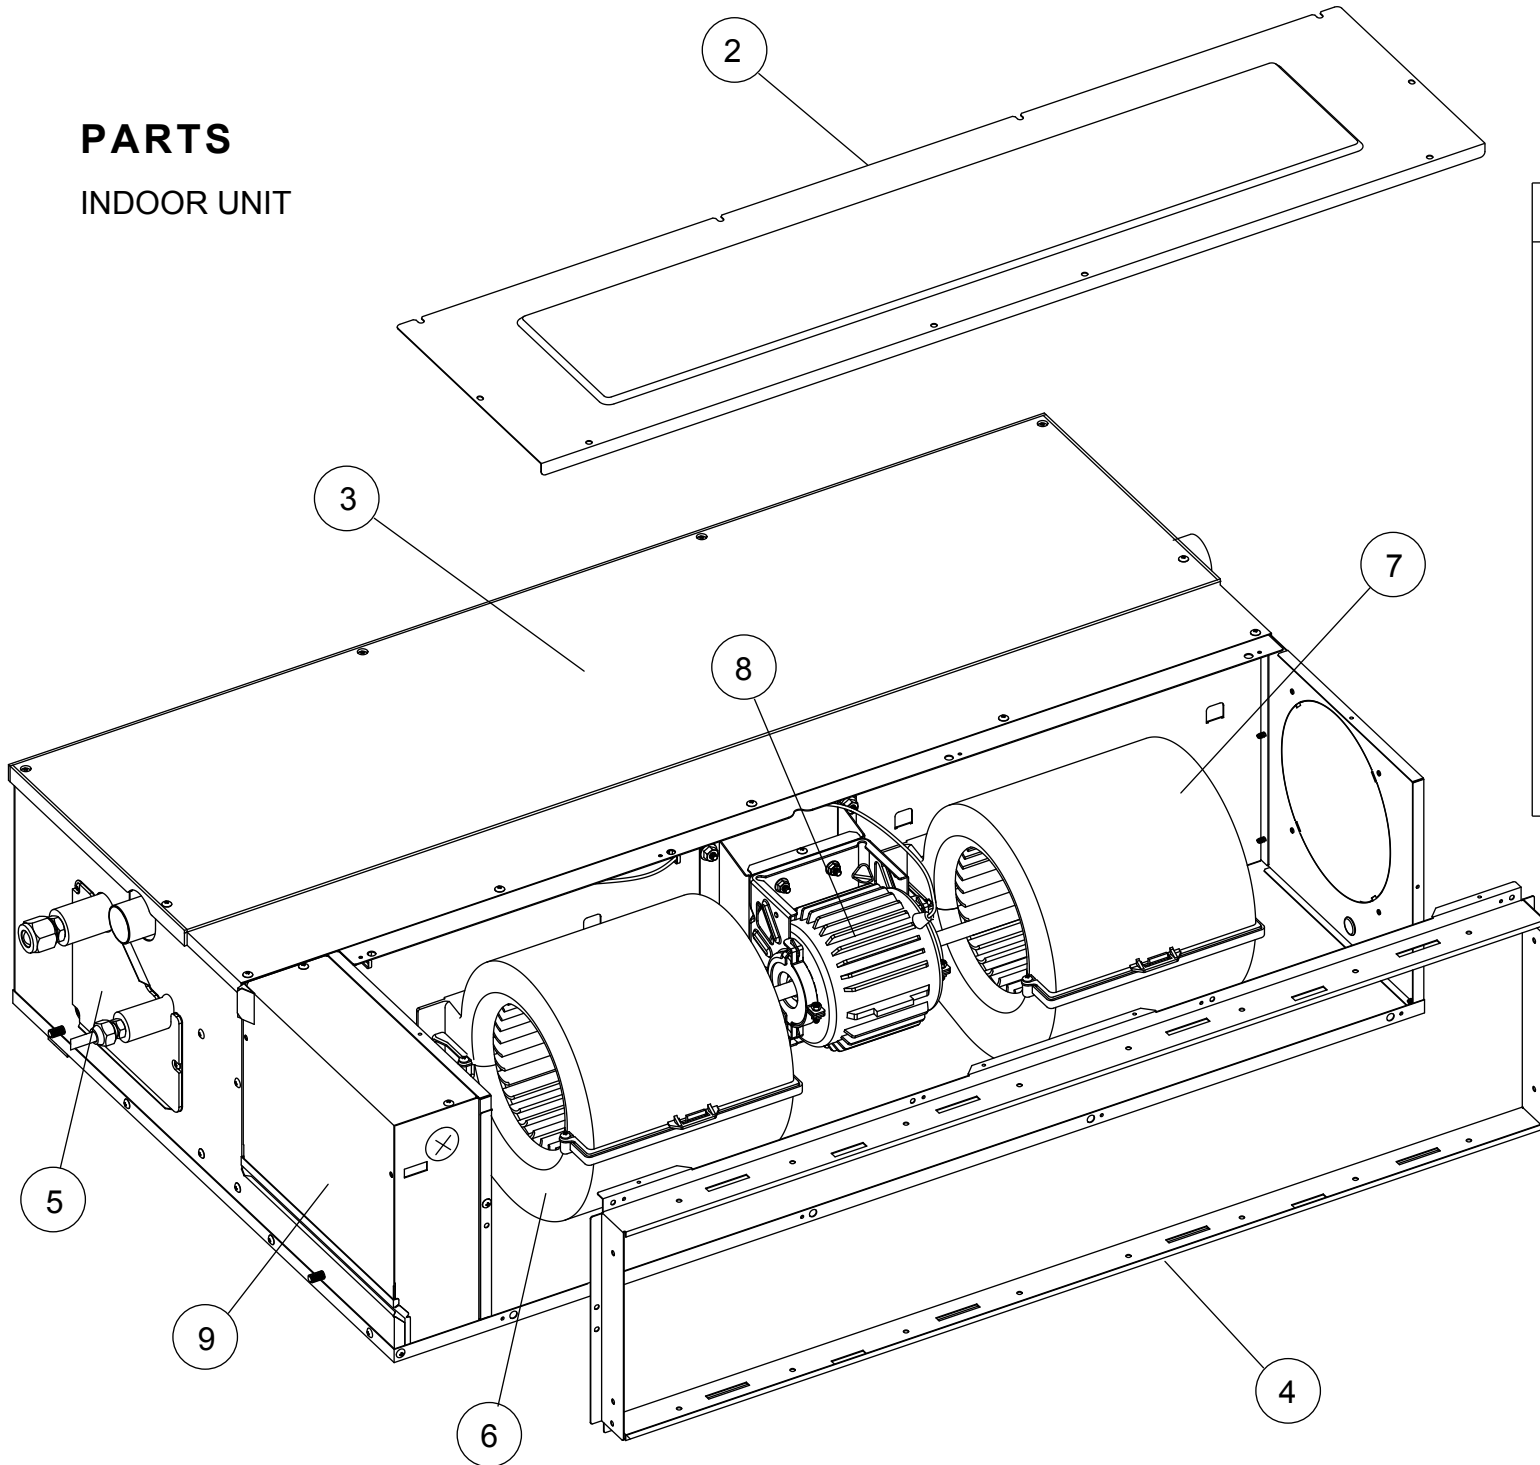

PARTS

INDOOR UNIT

Ref.	Description	Part number
1	Remote Control	9318593013
2	Intake Cover Sub Assy	9374512010
3	Main Panel Sub Assy	9374511013
4	Intake Frame Assy	9374216017
5	Bracket Pipe Sub Assy	9374514014
6	Casing A	9374233021
7	Casing B	9374234028
8	Fan Motor	9603213015
9	Control Cover A Sub Assy	9374516025

INDOOR UNIT

Ref.	Description	Part number
11	Cabinet R Sub Assy	9374508020
12	Cabinet L Sub Assy	9374509010
13	Outlet Panel Sub Assy	9374510016
14	Drain Pan Sub Assy	9374513017
15	Evaporator Sub Assy	9374517312
16	Base Sub Assy	9374504015
17	Sirocco Fan Assy	9356531046
18	Main PCB (30)	9709245217
18	Main PCB (36)	9709245224
19	Power Supply PCB	9707398359
20	Reactor Assy	9707457018
21	Terminal 3P	9703345012
22	Terminal 3P	9306489045
--	Room Thermistor	9703299025
--	Pipe Thermistor	9703297021