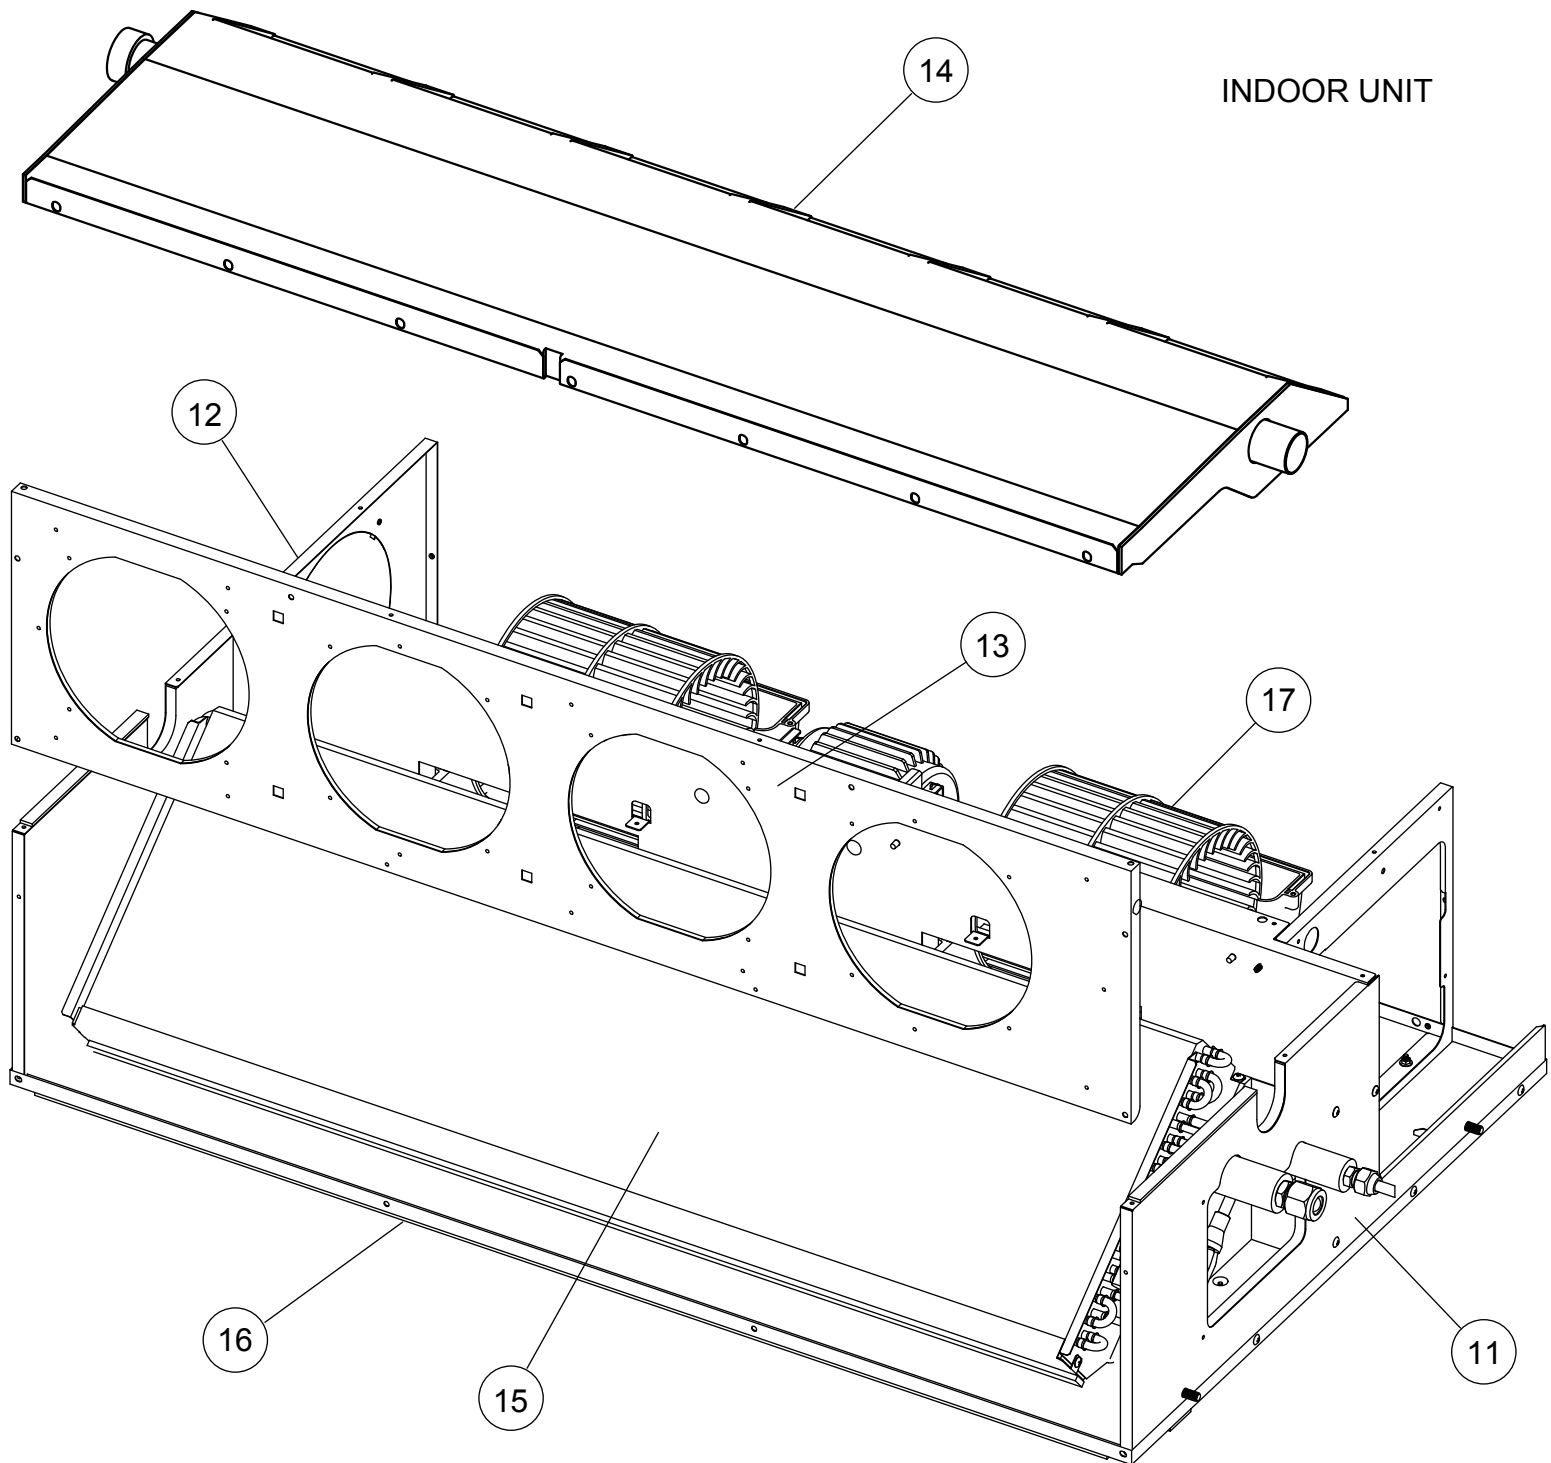

PARTS

INDOOR UNIT

Ref.	Description	Part number
1	Remote Control	9318593013
2	Intake Cover Sub Assy	9374512010
3	Main Panel Sub Assy	9374511013
4	Intake Frame Assy	9374216017
5	Bracket Pipe Sub Assy	9374514014
6	Casing A	9374233021
7	Casing B	9374234028
8	Fan Motor	9603213015
9	Control Cover A Sub Assy	9374516025

INDOOR UNIT

Ref.	Description	Part number
11	Cabinet R Sub Assy	9374508020
12	Cabinet L Sub Assy	9374509010
13	Outlet Panel Sub Assy	9374510016
14	Drain Pan Sub Assy	9374513017
15	Evaporator Sub Assy	9374517312
16	Base Sub Assy	9374504015
17	Sirocco Fan Assy	9356531046
18	Main PCB (30)	9709245217
18	Main PCB (36)	9709245224
19	Power Supply PCB	9707398359
20	Reactor Assy	9707457018
21	Terminal 3P	9703345012
22	Terminal 3P	9306489045
--	Room Thermistor	9703299025
--	Pipe Thermistor	9703297021