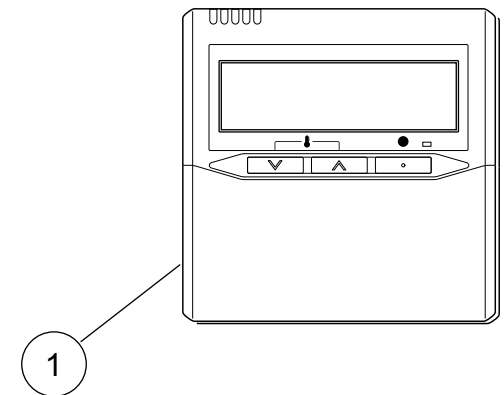

PARTS

INDOOR UNIT

Ref.	Description	Part number
1	Remote Control	9318593013
2	Intake Cover Sub Assy	9374512010
3	Main Panel Sub Assy	9374511013
4	Intake Frame Assy	9374216017
5	Bracket Pipe Sub Assy	9374514014
6	Casing A	9374233021
7	Casing B	9374234028
8	Fan Motor	9603213015
9	Control Cover A Sub Assy	9374516025

INDOOR UNIT

Ref.	Description	Part number
11	Cabinet R Sub Assy	9374508020
12	Cabinet L Sub Assy	9374509010
13	Outlet Panel Sub Assy	9374510016
14	Drain Pan Sub Assy	9374513017
15	Evaporator Sub Assy	9374517312
16	Base Sub Assy	9374504015
17	Sirocco Fan Assy	9356531046
18	Main PCB (30)	9709245217
18	Main PCB (36)	9709245224
19	Power Supply PCB	9707398359
20	Reactor Assy	9707457018
21	Terminal 3P	9703345012
22	Terminal 3P	9306489045
--	Room Thermistor	9703299025
--	Pipe Thermistor	9703297021