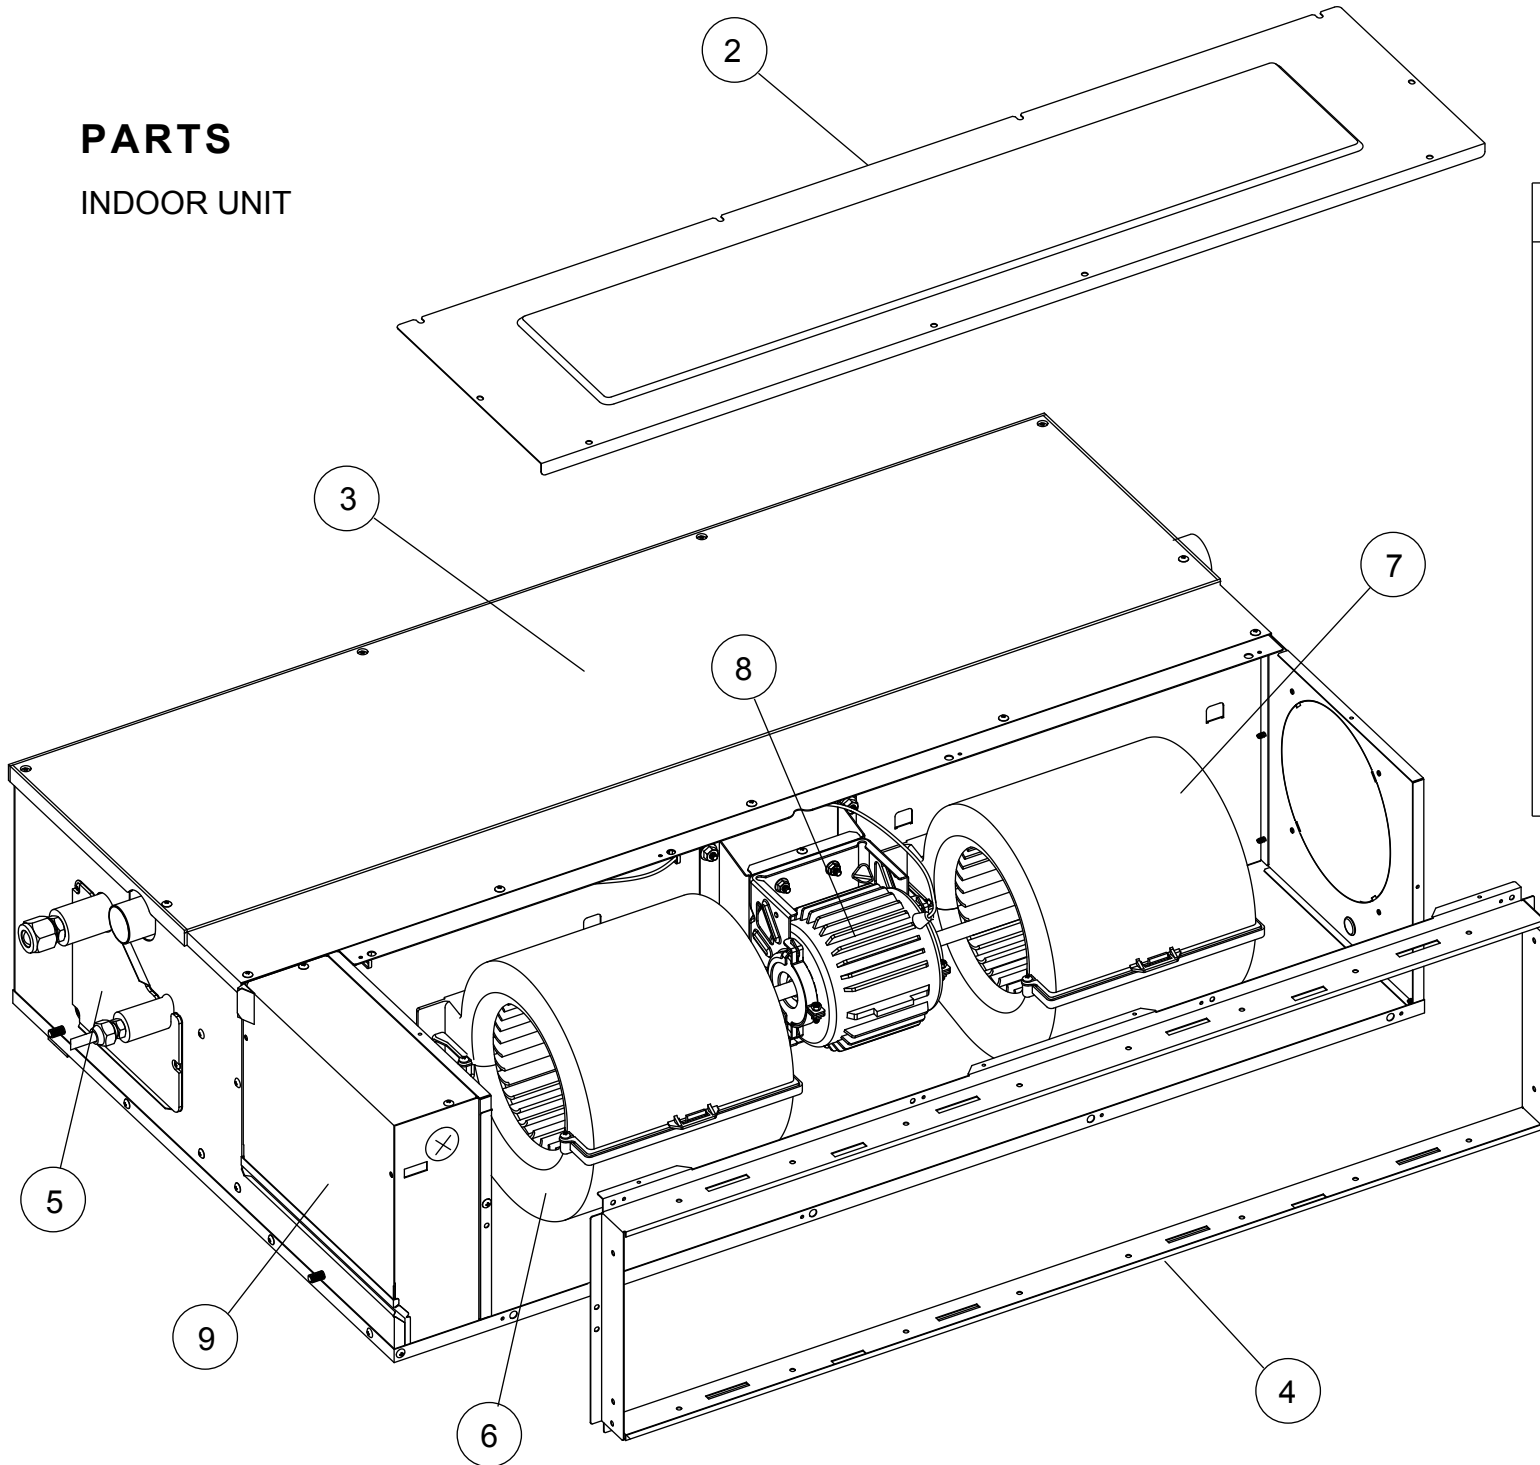

# PARTS

## INDOOR UNIT

Ref.	Description	Part number
1	Remote Control	9318593013
2	Intake Cover Sub Assy	9374512010
3	Main Panel Sub Assy	9374511013
4	Intake Frame Assy	9374216017
5	Bracket Pipe Sub Assy	9374514014
6	Casing A	9374233021
7	Casing B	9374234028
8	Fan Motor	9603213015
9	Control Cover A Sub Assy	9374516025

INDOOR UNIT

Ref.	Description	Part number
11	Cabinet R Sub Assy	9374508020
12	Cabinet L Sub Assy	9374509010
13	Outlet Panel Sub Assy	9374510016
14	Drain Pan Sub Assy	9374513017
15	Evaporator Sub Assy	9374517312
16	Base Sub Assy	9374504015
17	Sirocco Fan Assy	9356531046
18	Main PCB (30)	9709245217
18	Main PCB (36)	9709245224
19	Power Supply PCB	9707398359
20	Reactor Assy	9707457018
21	Terminal 3P	9703345012
22	Terminal 3P	9306489045
--	Room Thermistor	9703299025
--	Pipe Thermistor	9703297021