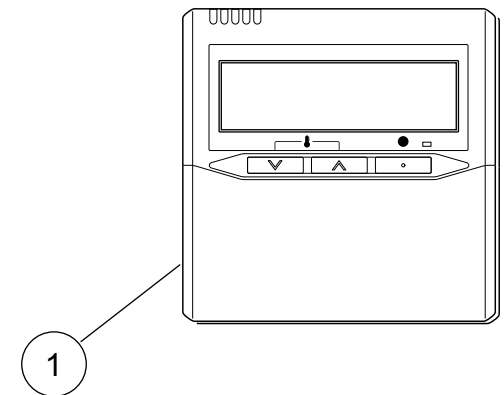

## INDOOR UNIT

Ref.	Description	Part number
1	Remote Control	9318593013
2	Intake Cover Sub Assy	9374512010
3	Main Panel Sub Assy	9374511013
4	Intake Frame Assy	9374216017
5	Bracket Pipe Sub Assy	9374514014
6	Casing A	9374233021
7	Casing B	9374234028
8	Fan Motor	9603213015
9	Control Cover A Sub Assy	9374516025