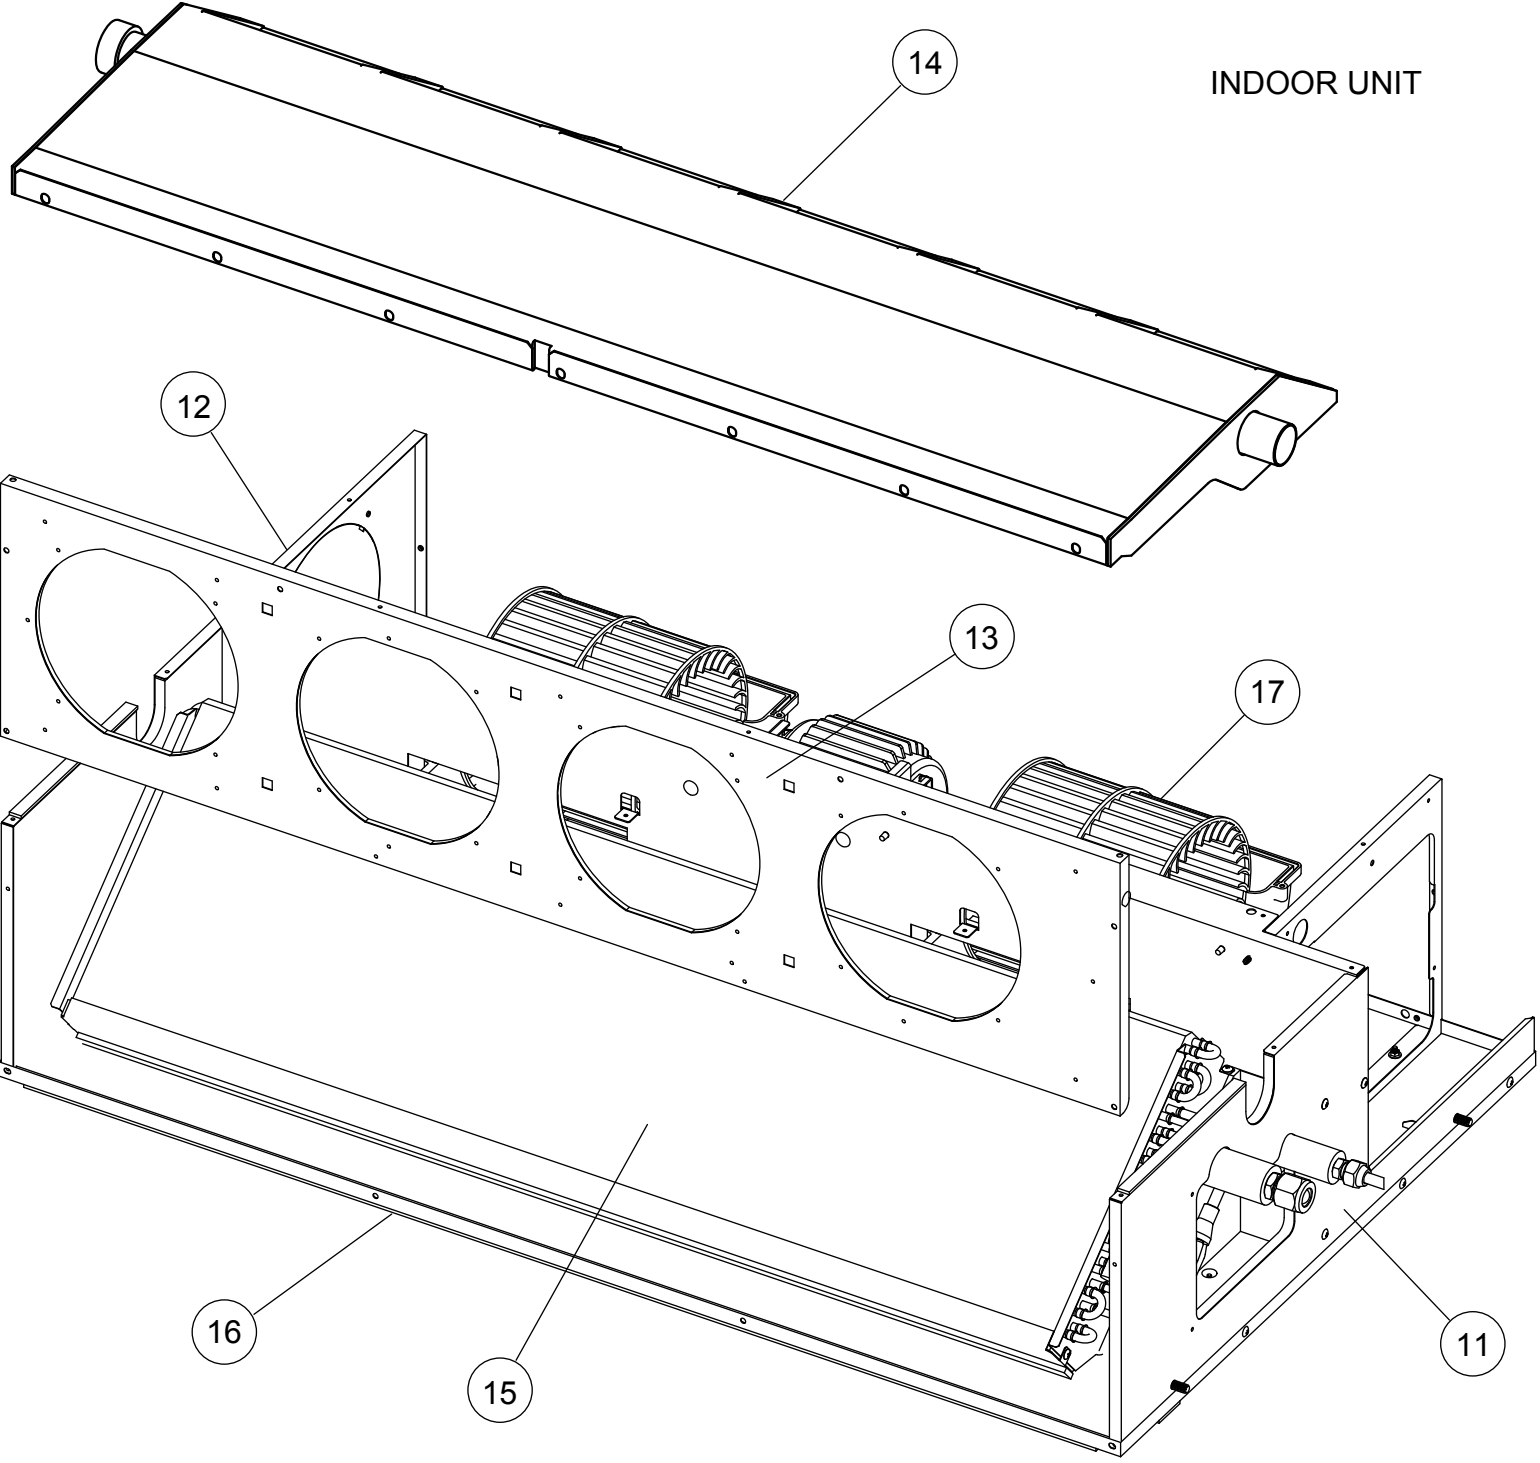

# PARTS

## INDOOR UNIT

Ref.	Description	Part number
1	Remote Control	9318593013
2	Intake Cover Sub Assy	9374512010
3	Main Panel Sub Assy	9374511013
4	Intake Frame Assy	9374216017
5	Bracket Pipe Sub Assy	9374514014
6	Casing A	9374233021
7	Casing B	9374234028
8	Fan Motor	9603213015
9	Control Cover A Sub Assy	9374516025

INDOOR UNIT

Ref.	Description	Part number
11	Cabinet R Sub Assy	9374508020
12	Cabinet L Sub Assy	9374509010
13	Outlet Panel Sub Assy	9374510016
14	Drain Pan Sub Assy	9374513017
15	Evaporator Sub Assy	9374517312
16	Base Sub Assy	9374504015
17	Sirocco Fan Assy	9356531046
18	Main PCB (30)	9709245217
18	Main PCB (36)	9709245224
19	Power Supply PCB	9707398359
20	Reactor Assy	9707457018
21	Terminal 3P	9703345012
22	Terminal 3P	9306489045
--	Room Thermistor	9703299025
--	Pipe Thermistor	9703297021