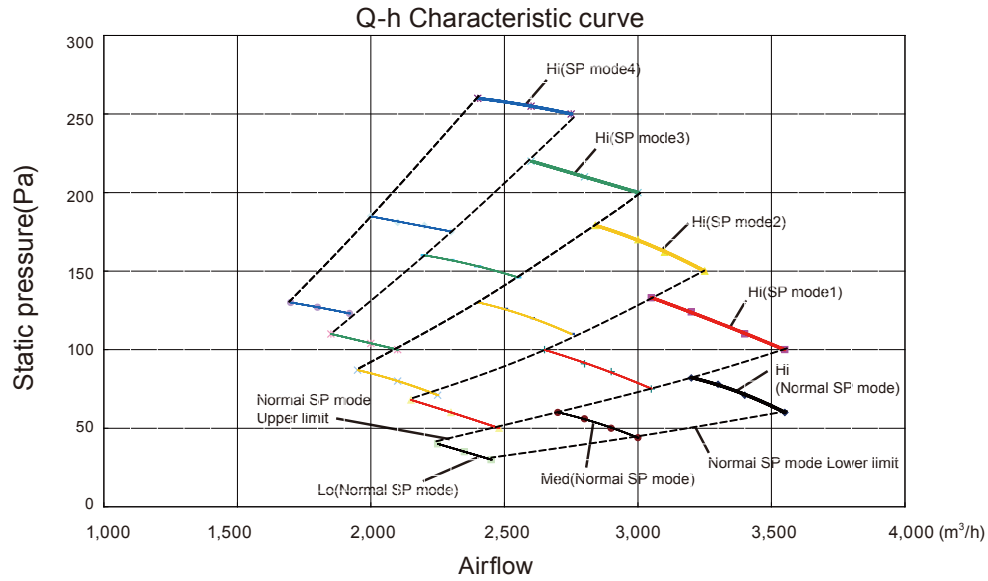

7. FAN PERFORMANCE AND CAPACITY

MODEL: AR*G60LHTA

● Cooling

● Heating