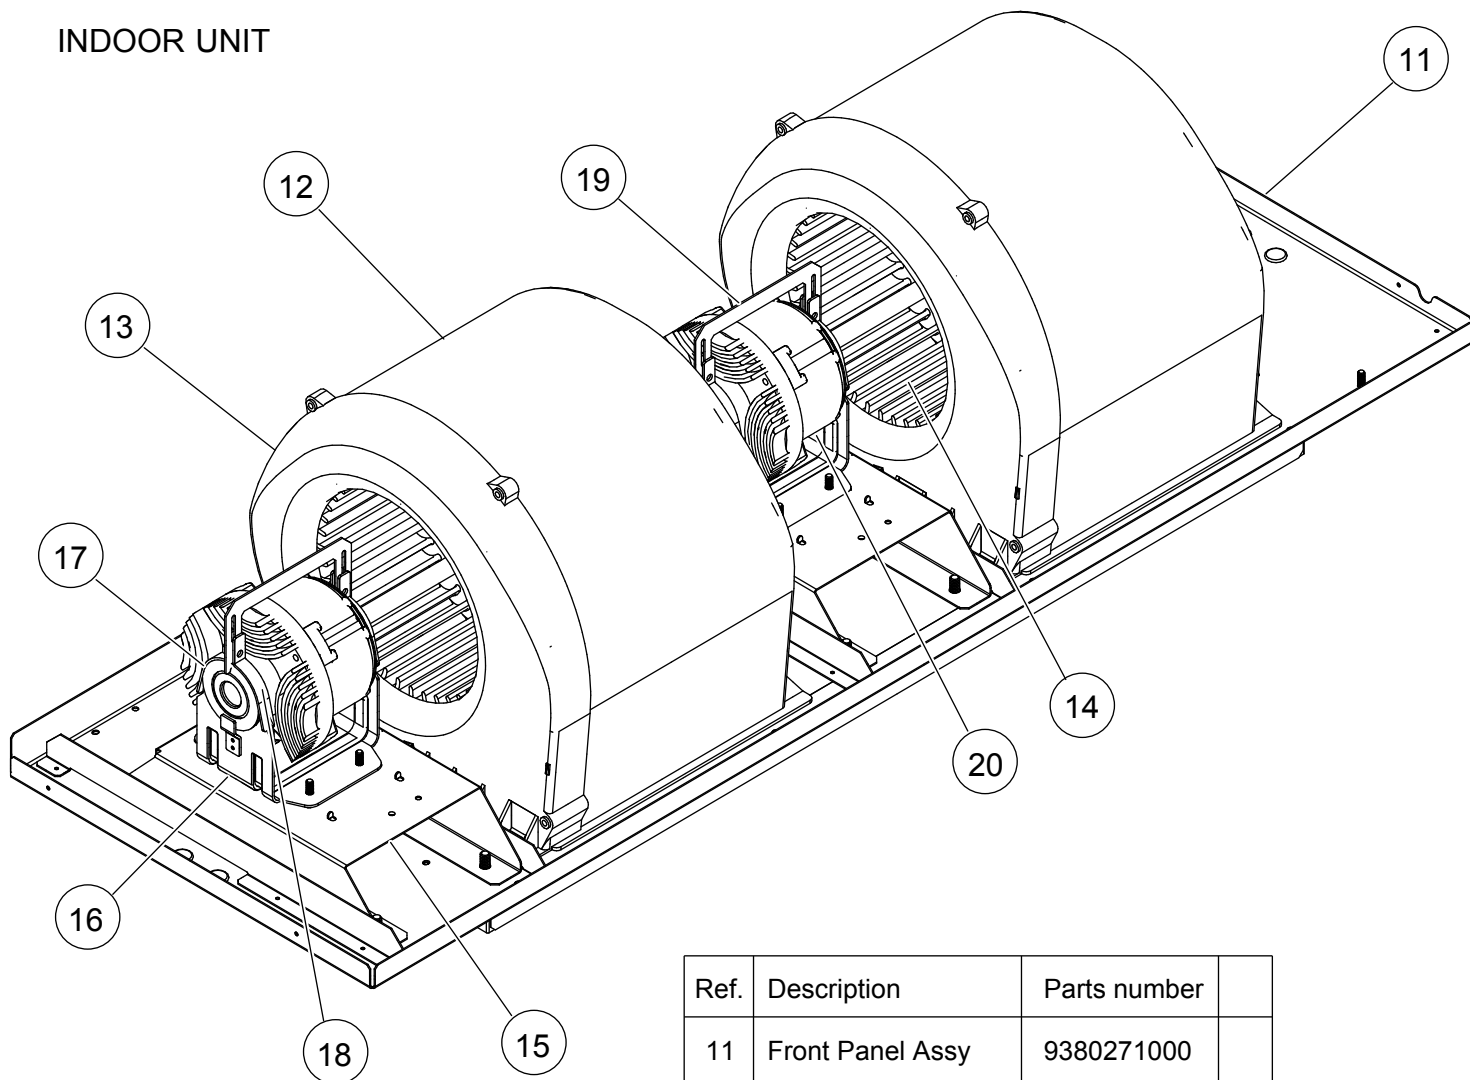

INDOOR UNIT

Ref.	Description	Parts number
11	Front Panel Assy	9380271000
12	Casing A	9372057018
13	Casing B	9372058015
14	Sirocco Fan	9372059029
15	Bracket Motor Assy	9372037010
16	Motor Mount Assy	9380216001
17	Motor Band	9378031012
18	Motor Band Assy	9378033016
19	Motor Band RFM	9378003019
20	Fan Motor	9603087012