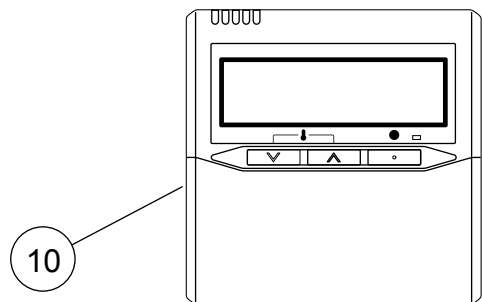

## INDOOR UNIT

Ref.	Description	Parts number
1	Panel Top Sub Assy	9380191001
2	Panel Rear Sub Assy	9380205005
3	Panel Side R Sub Assy	9380194002
4	Panel Side L Sub Assy	9380203001
5	Pipe Panel	9380262008
6	Drain Pan Sub Assy	9380193005
7	S Drain Pan Sub Assy	9380204008
8	Hook	9372055007
9	Evaporator Total Assy	9380206002
10	Remote Control	9318593013