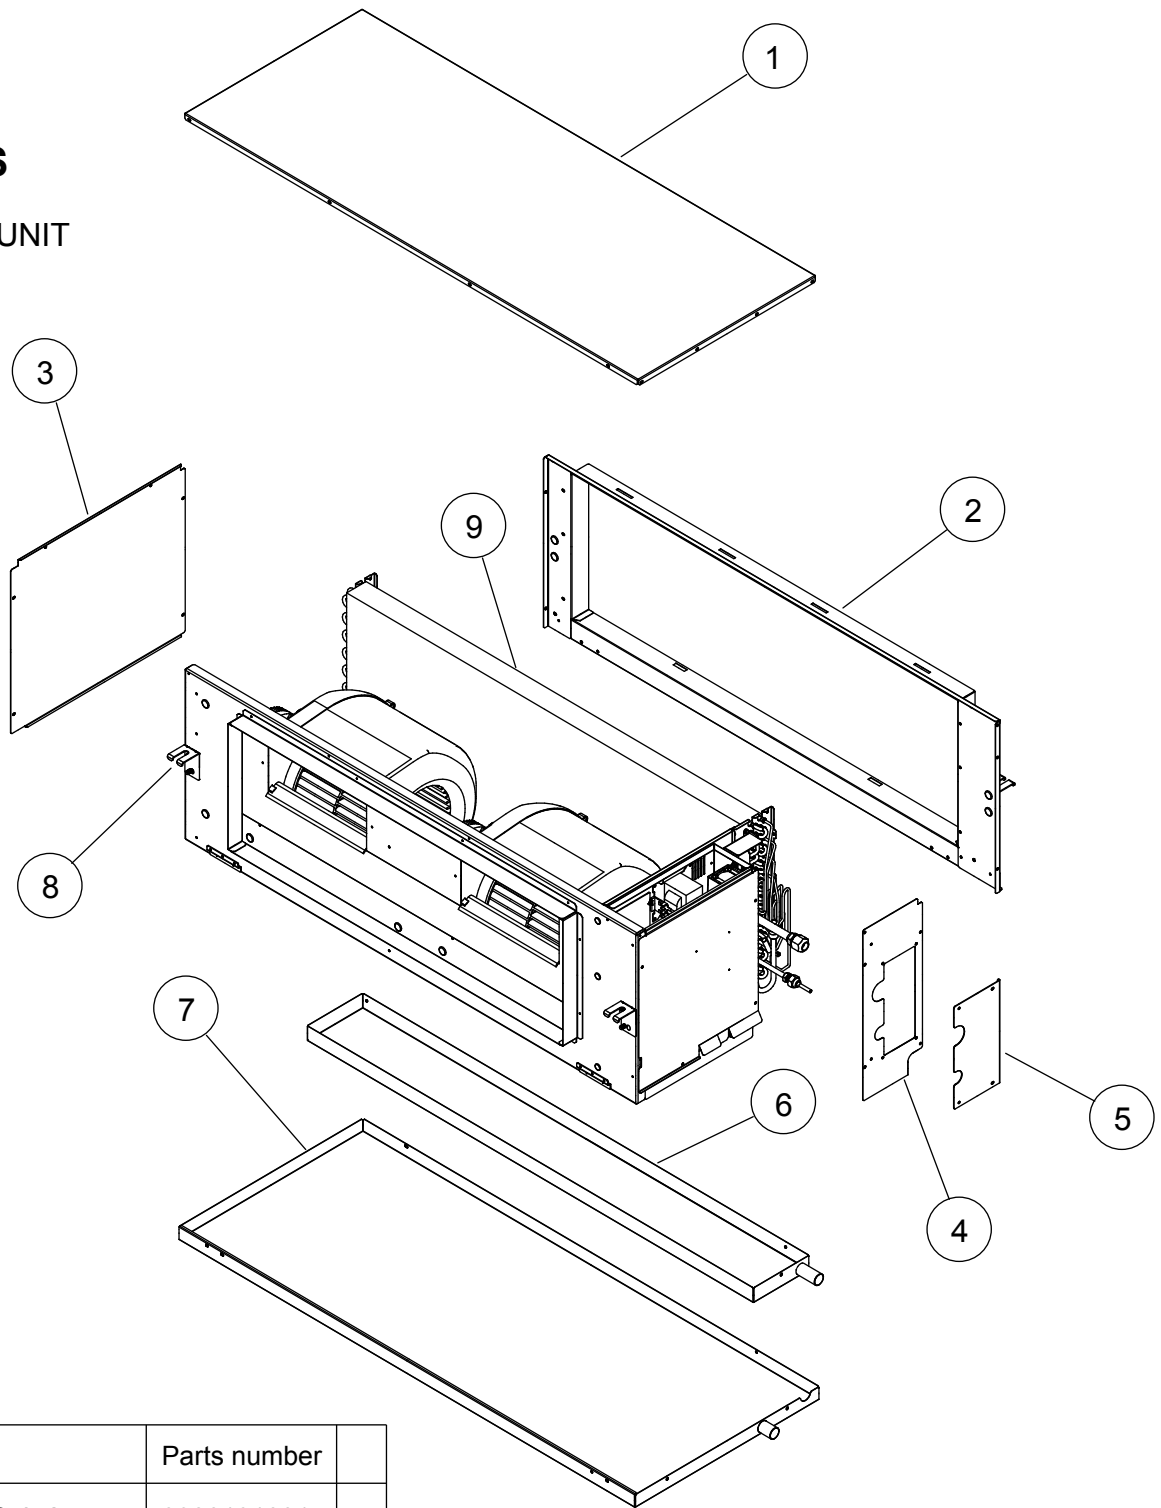

## INDOOR UNIT

Ref.	Description	Parts number
1	Panel Top Sub Assy	9380191001
2	Panel Rear Sub Assy	9380205005
3	Panel Side R Sub Assy	9380194002
4	Panel Side L Sub Assy	9380203001
5	Pipe Panel	9380262008
6	Drain Pan Sub Assy	9380193005
7	S Drain Pan Sub Assy	9380204008
8	Hook	9372055007
9	Evaporator Total Assy	9380206002
10	Remote Control	9318593013

# INDOOR UNIT

Ref.	Description	Parts number
11	Front Panel Assy	9380271000
12	Casing A	9372057018
13	Casing B	9372058015
14	Sirocco Fan	9372059029
15	Bracket Motor Assy	9372037010
16	Motor Mount Assy	9380216001
17	Motor Band	9378031012
18	Motor Band Assy	9378033016
19	Motor Band RFM	9378003019
20	Fan Motor	9603087012

# INDOOR UNIT

Ref.	Description	Parts number
21	Seal Plate Sub Assy	9380195009
22	Control Box Assy	9380254003
23	Control Box Cover Sub Assy	9380309024
24	Main PCB	9708281070
25	Power Supply PCB	9708279015
26	Filter PCB	9708277028
27	Terminal Bracket	9380251002
28	Terminal (Remote)	9900567002

Ref.	Description	Parts number
29	Terminal (Power)	9900568009
30	Terminal	9900433017
31	Diode (Power)	0000292917
32	Reactor Assy	9900460013
33	Capacitor Bracket	9373155010
34	Capacitor	9704594013
35	Thermistor	9704265012
--	Pipe Thermistor	9900558000
--	Room Thermistor	9703299254