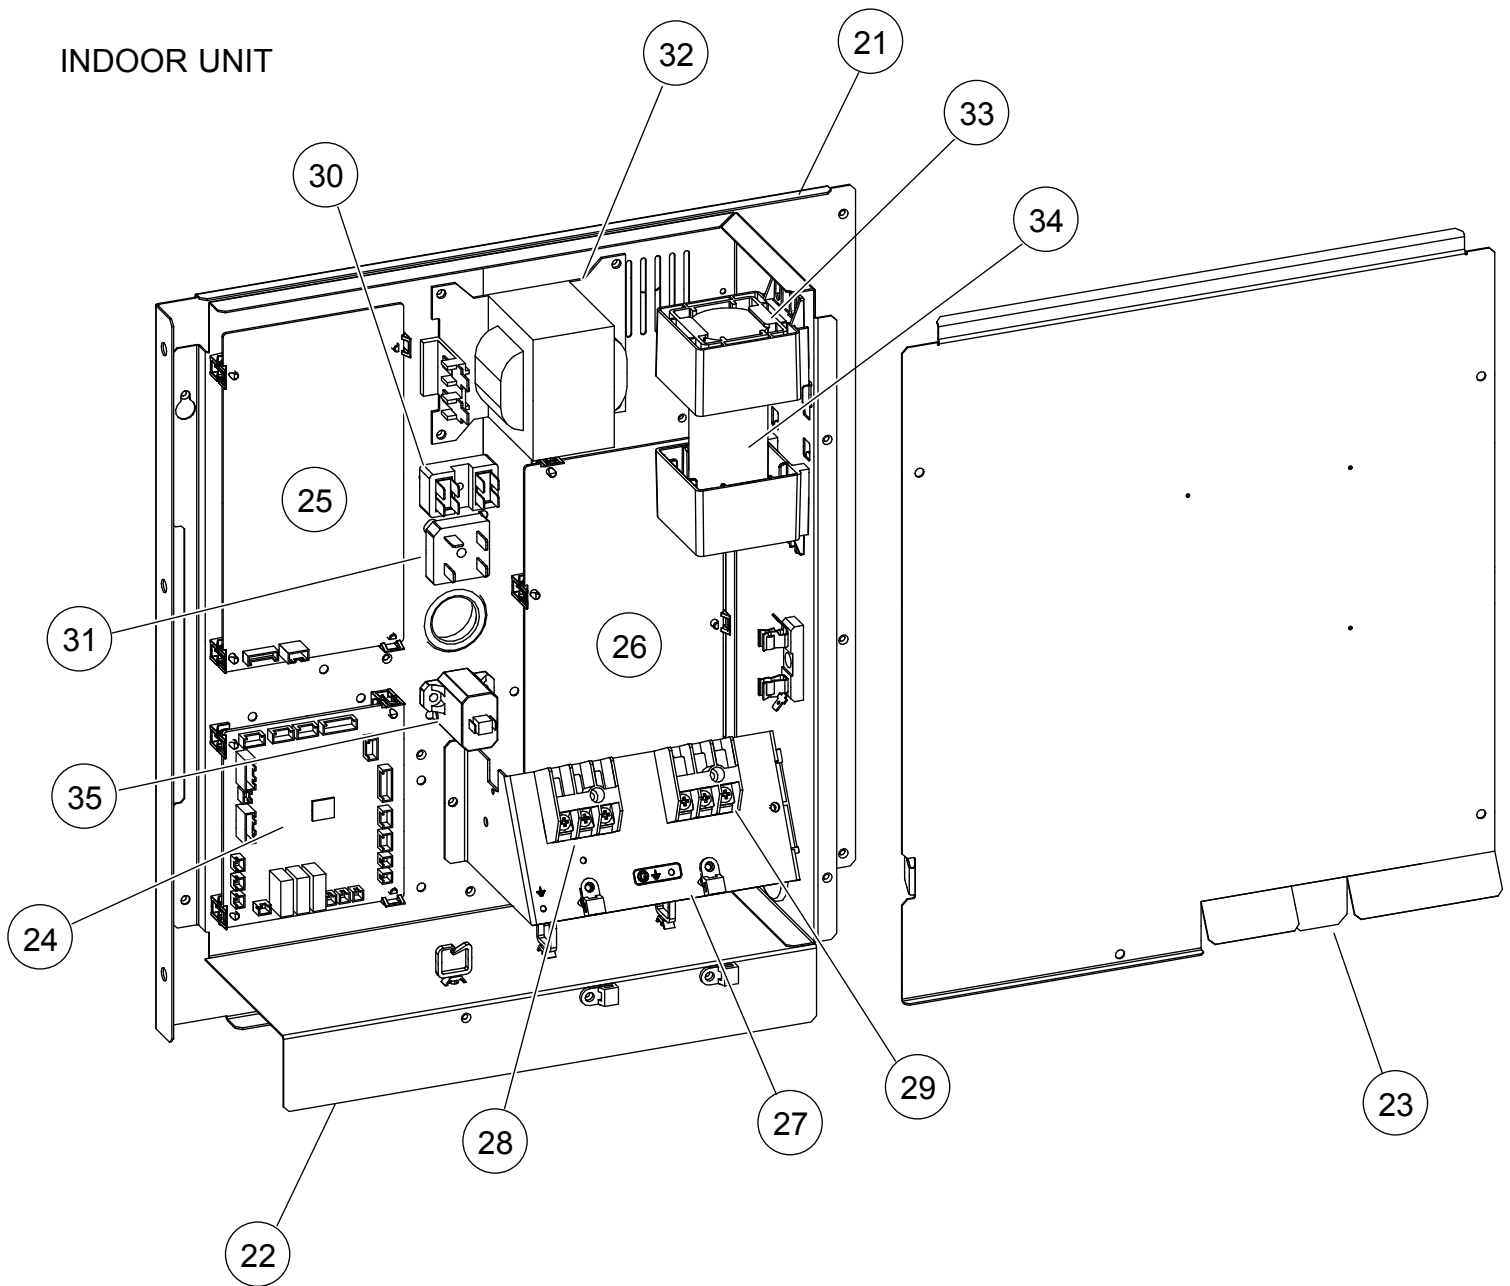

## INDOOR UNIT

Ref.	Description	Parts number
1	Panel Top Sub Assy	9380191001
2	Panel Rear Sub Assy	9380205005
3	Panel Side R Sub Assy	9380194002
4	Panel Side L Sub Assy	9380203001
5	Pipe Panel	9380262008
6	Drain Pan Sub Assy	9380193005
7	S Drain Pan Sub Assy	9380204008
8	Hook	9372055007
9	Evaporator Total Assy	9380206002
10	Remote Control	9318593013

# INDOOR UNIT

Ref.	Description	Parts number
11	Front Panel Assy	9380271000
12	Casing A	9372057018
13	Casing B	9372058015
14	Sirocco Fan	9372059029
15	Bracket Motor Assy	9372037010
16	Motor Mount Assy	9380216001
17	Motor Band	9378031012
18	Motor Band Assy	9378033016
19	Motor Band RFM	9378003019
20	Fan Motor	9603087012

# INDOOR UNIT

Ref.	Description	Parts number
21	Seal Plate Sub Assy	9380195009
22	Control Box Assy	9380254003
23	Control Box Cover Sub Assy	9380309024
24	Main PCB	9708281070
25	Power Supply PCB	9708279015
26	Filter PCB	9708277028
27	Terminal Bracket	9380251002
28	Terminal (Remote)	9900567002

Ref.	Description	Parts number
29	Terminal (Power)	9900568009
30	Terminal	9900433017
31	Diode (Power)	0000292917
32	Reactor Assy	9900460013
33	Capacitor Bracket	9373155010
34	Capacitor	9704594013
35	Thermistor	9704265012
--	Pipe Thermistor	9900558000
--	Room Thermistor	9703299254