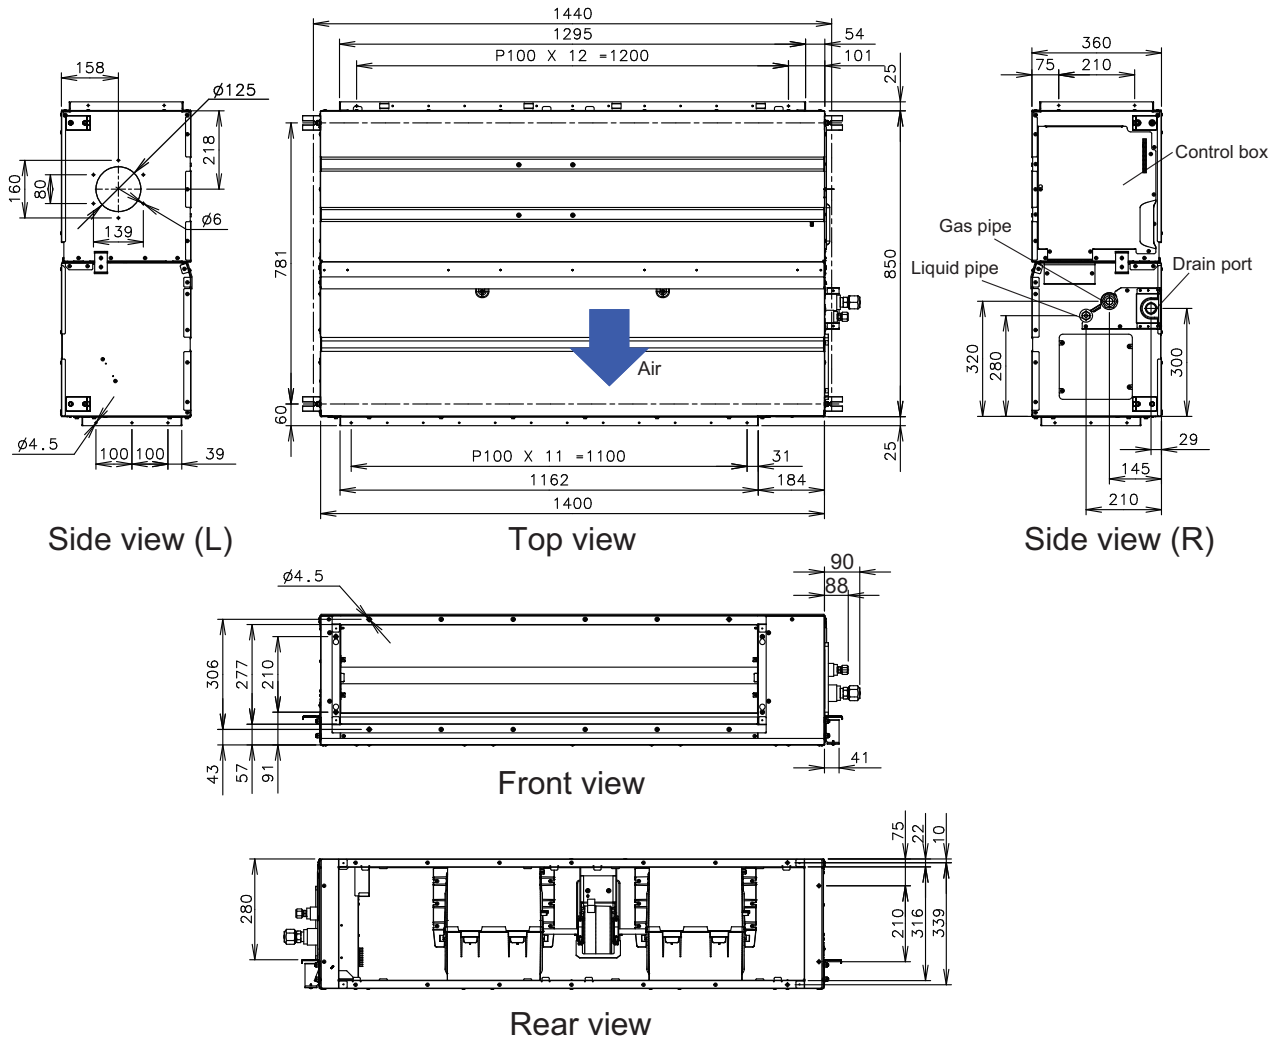

### 3. Dimensions

#### 3-1. Models: ARYG72LHTA and ARYG90LHTA

Unit: mm

## 3-2. Installation space requirement

Provide sufficient installation space for product safety.

### ■ Models: ARYG72LHTA and ARYG90LHTA

- Installation by which service space is made on top of the unit (recommended):

- Installation by which service is carried out from the bottom of the unit: