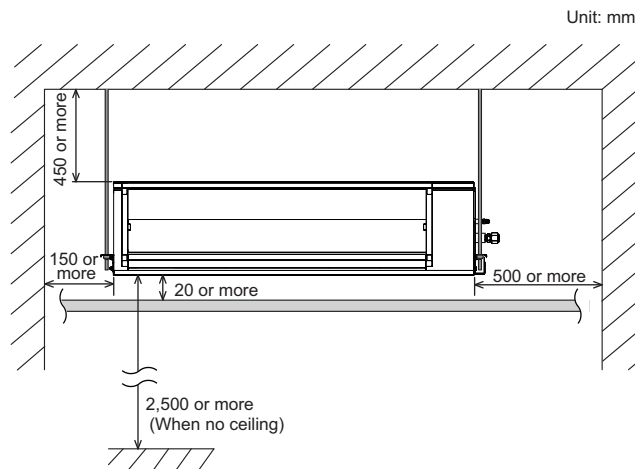

3. Dimensions

3-1. Models: ARYG72LHTA and ARYG90LHTA

Unit: mm

3-2. Installation space requirement

Provide sufficient installation space for product safety.

■ Models: ARYG72LHTA and ARYG90LHTA

- Installation by which service space is made on top of the unit (recommended):

- Installation by which service is carried out from the bottom of the unit:

3-3. Maintenance space requirement

For future maintenance and service access, provide sufficient maintenance space.

NOTE: Do not place any wiring or illumination in the maintenance space, as they will impede service.