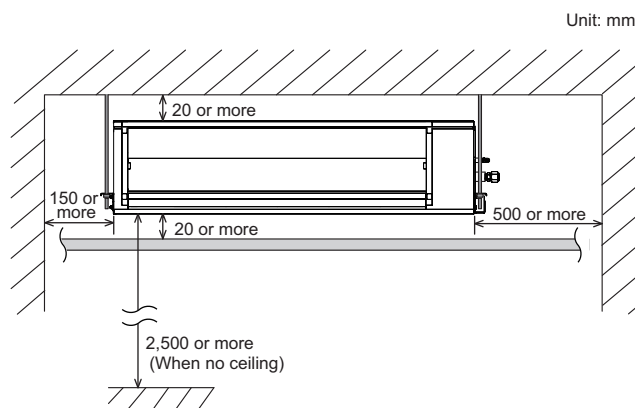

3. Dimensions

3-1. Models: ARYG72LHTA and ARYG90LHTA

Unit: mm

3-2. Installation space requirement

Provide sufficient installation space for product safety.

■ Models: ARYG72LHTA and ARYG90LHTA

- Installation by which service space is made on top of the unit (recommended):

- Installation by which service is carried out from the bottom of the unit:

3-3. Maintenance space requirement

For future maintenance and service access, provide sufficient maintenance space.

NOTE: Do not place any wiring or illumination in the maintenance space, as they will impede service.