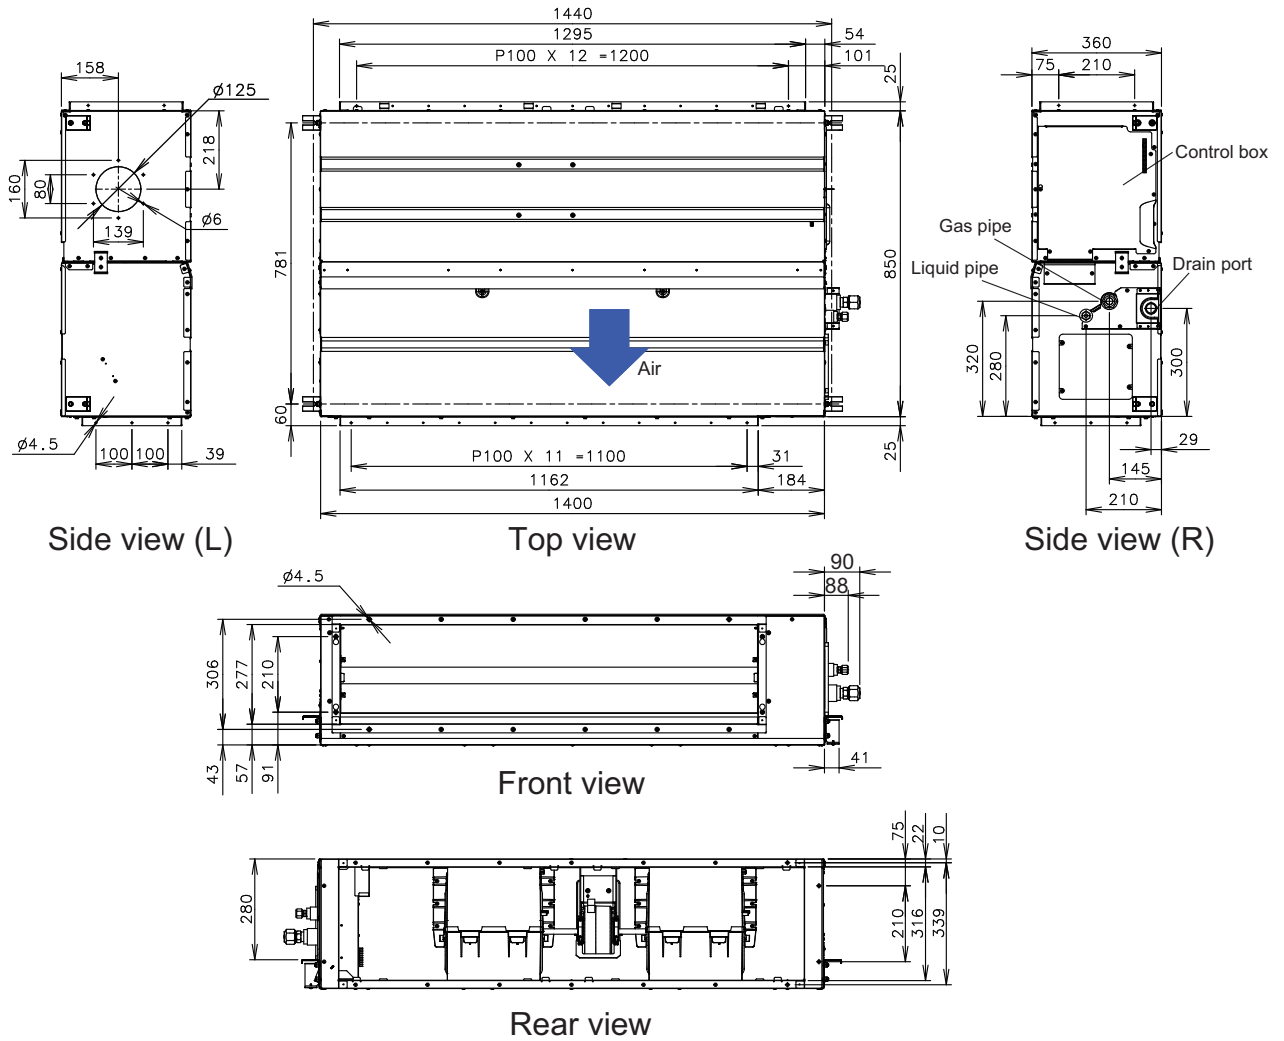

3. Dimensions

3-1. Models: ARYG72LHTA and ARYG90LHTA

Unit: mm

3-2. Installation space requirement

Provide sufficient installation space for product safety.

■ Models: ARYG72LHTA and ARYG90LHTA

- Installation by which service space is made on top of the unit (recommended):

- Installation by which service is carried out from the bottom of the unit:

3-3. Maintenance space requirement

For future maintenance and service access, provide sufficient maintenance space.

NOTE: Do not place any wiring or illumination in the maintenance space, as they will impede service.