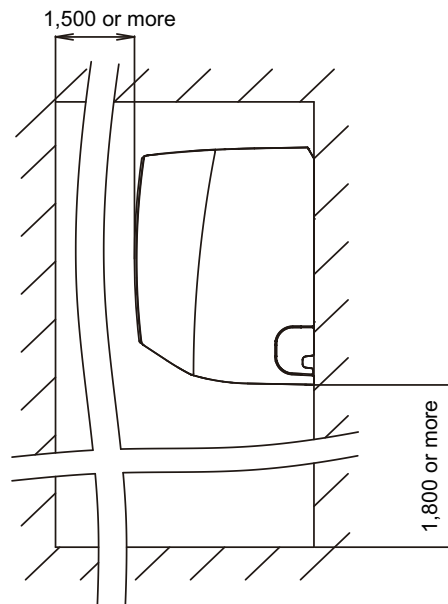

4-14. Wall mounted type

- Models: AS*A004GCGH, AS*A007GCGH, AS*A009GCGH, AS*A012GCGH, AS*A014GCGH, AS*E004GCEH, AS*E007GCEH, AS*E009GCEH, AS*E012GCEH, and AS*E014GCEH

INDOOR
UNITS

INDOOR
UNITS

Installation space requirement

Unit: mm

INDOOR
UNITS

INDOOR
UNITS