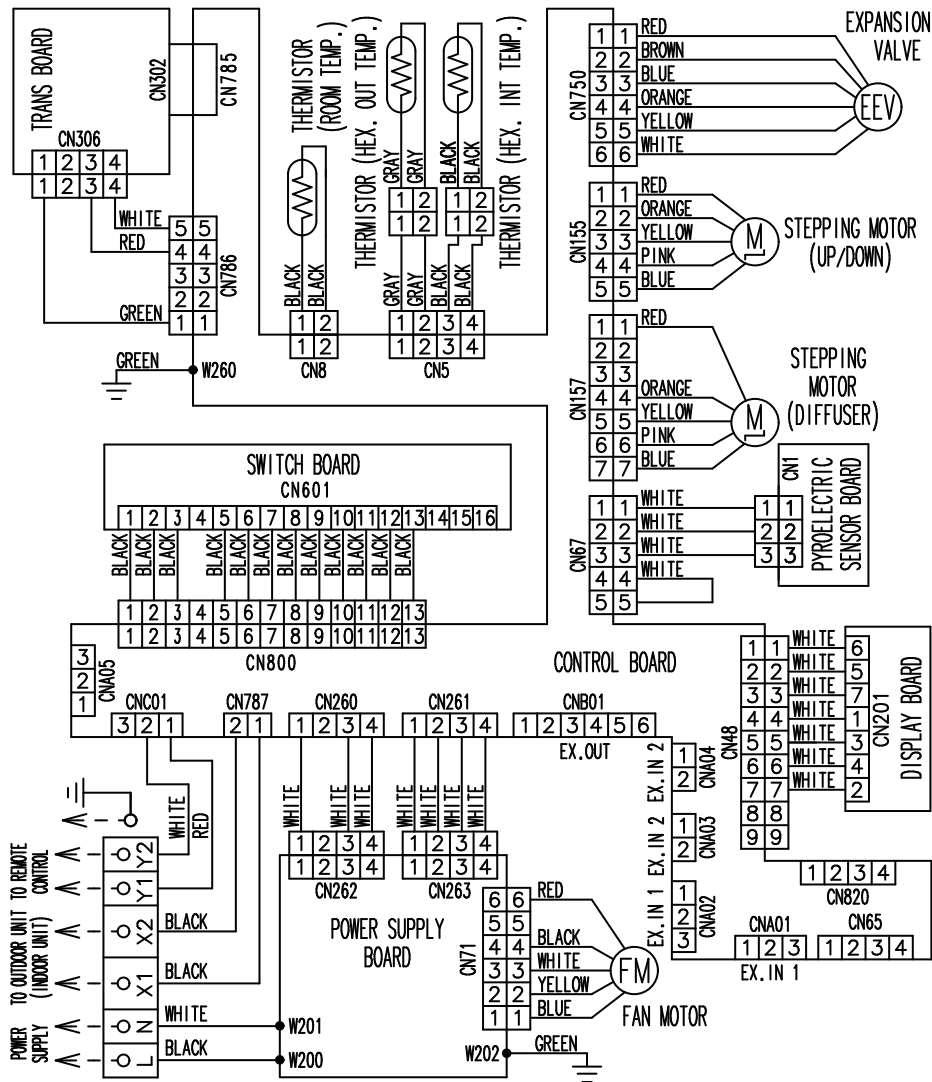

5-15. Wall mounted type

■ Models: AS*A004GCGH, AS*A007GCGH, AS*A009GCGH, AS*A012GCGH , and AS*A014GCGH

INDOOR UNITS

INDOOR UNITS