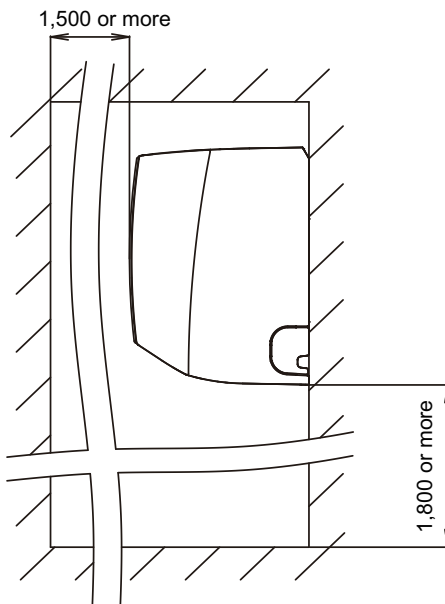

4-14. Wall mounted type

- Models: AS*A004GCGH, AS*A007GCGH, AS*A009GCGH, AS*A012GCGH, AS*A014GCGH, AS*E004GCEH, AS*E007GCEH, AS*E009GCEH, AS*E012GCEH, and AS*E014GCEH

INDOOR
UNITS

INDOOR
UNITS

Installation space requirement

Unit: mm

INDOOR
UNITS

INDOOR
UNITS