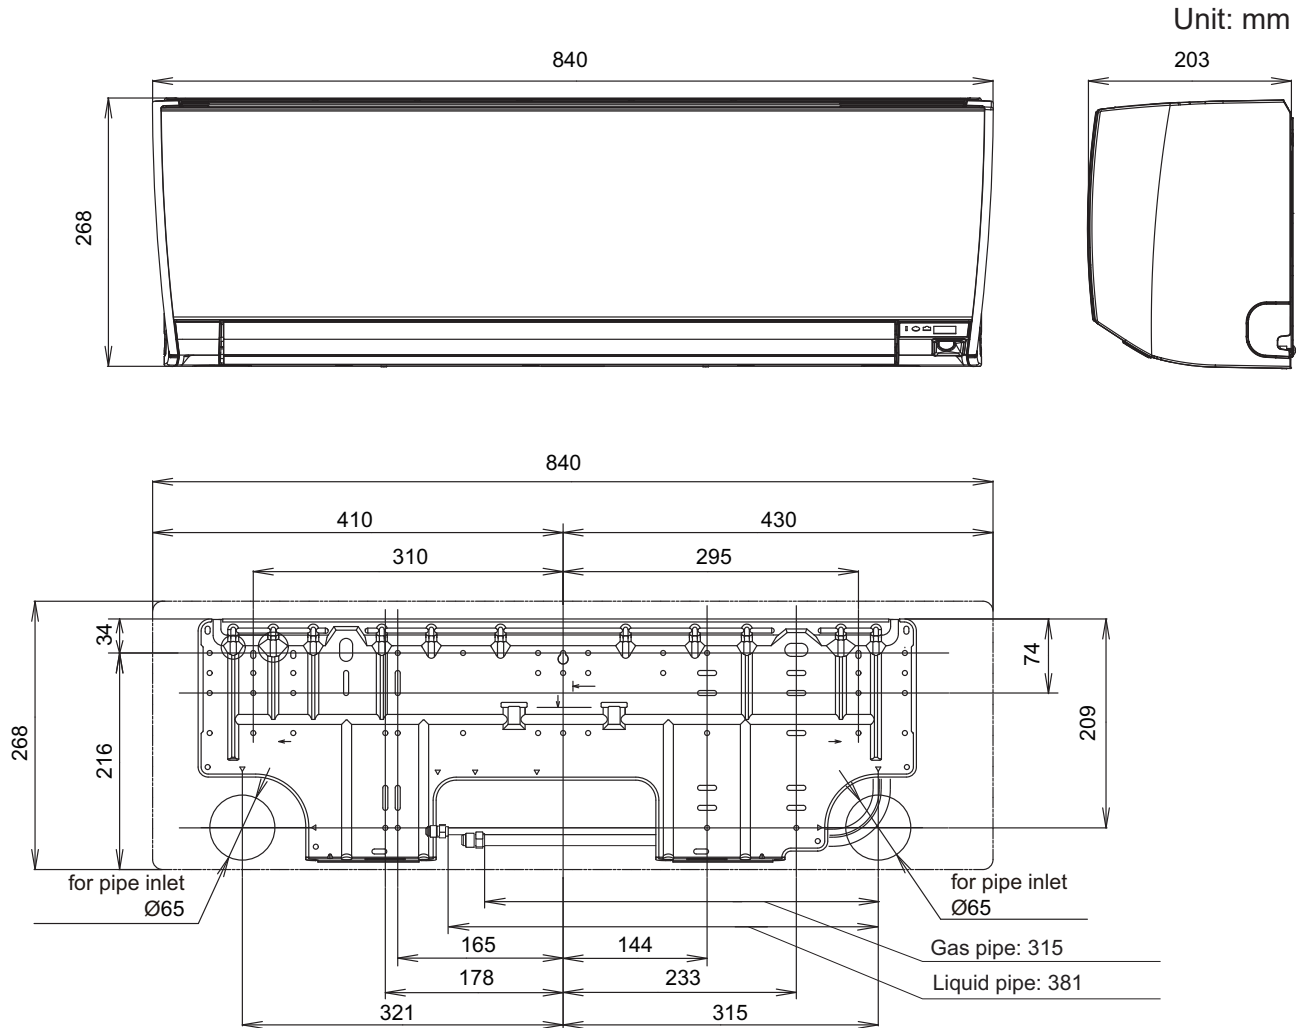

4-14. Wall mounted type

- Models: AS*A004GCGH, AS*A007GCGH, AS*A009GCGH, AS*A012GCGH, AS*A014GCGH, AS*E004GCEH, AS*E007GCEH, AS*E009GCEH, AS*E012GCEH, and AS*E014GCEH

INDOOR
UNITS

INDOOR
UNITS

Installation space requirement

Unit: mm

INDOOR
UNITS

INDOOR
UNITS