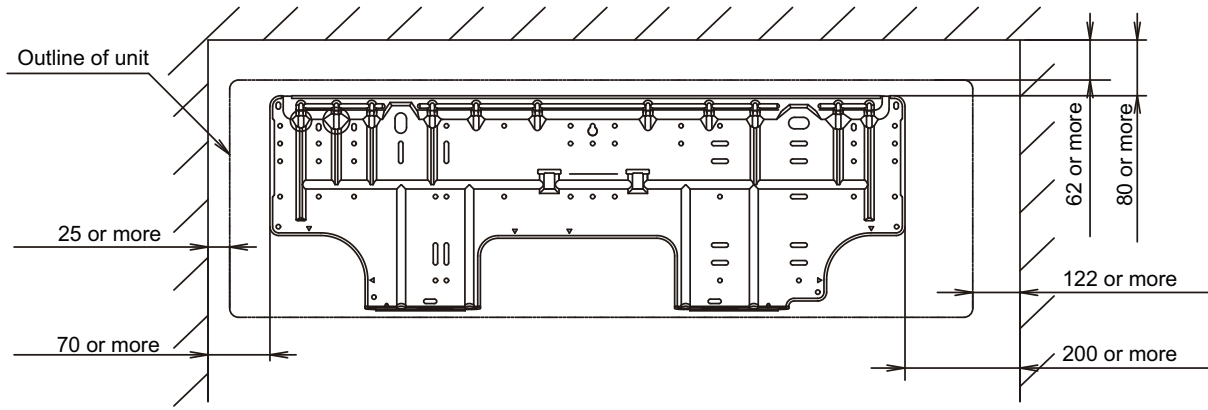

4-14. Wall mounted type

- Models: AS*A004GCGH, AS*A007GCGH, AS*A009GCGH, AS*A012GCGH, AS*A014GCGH, AS*E004GCEH, AS*E007GCEH, AS*E009GCEH, AS*E012GCEH, and AS*E014GCEH

INDOOR
UNITS

INDOOR
UNITS

Installation space requirement

Unit: mm

INDOOR
UNITS

INDOOR
UNITS