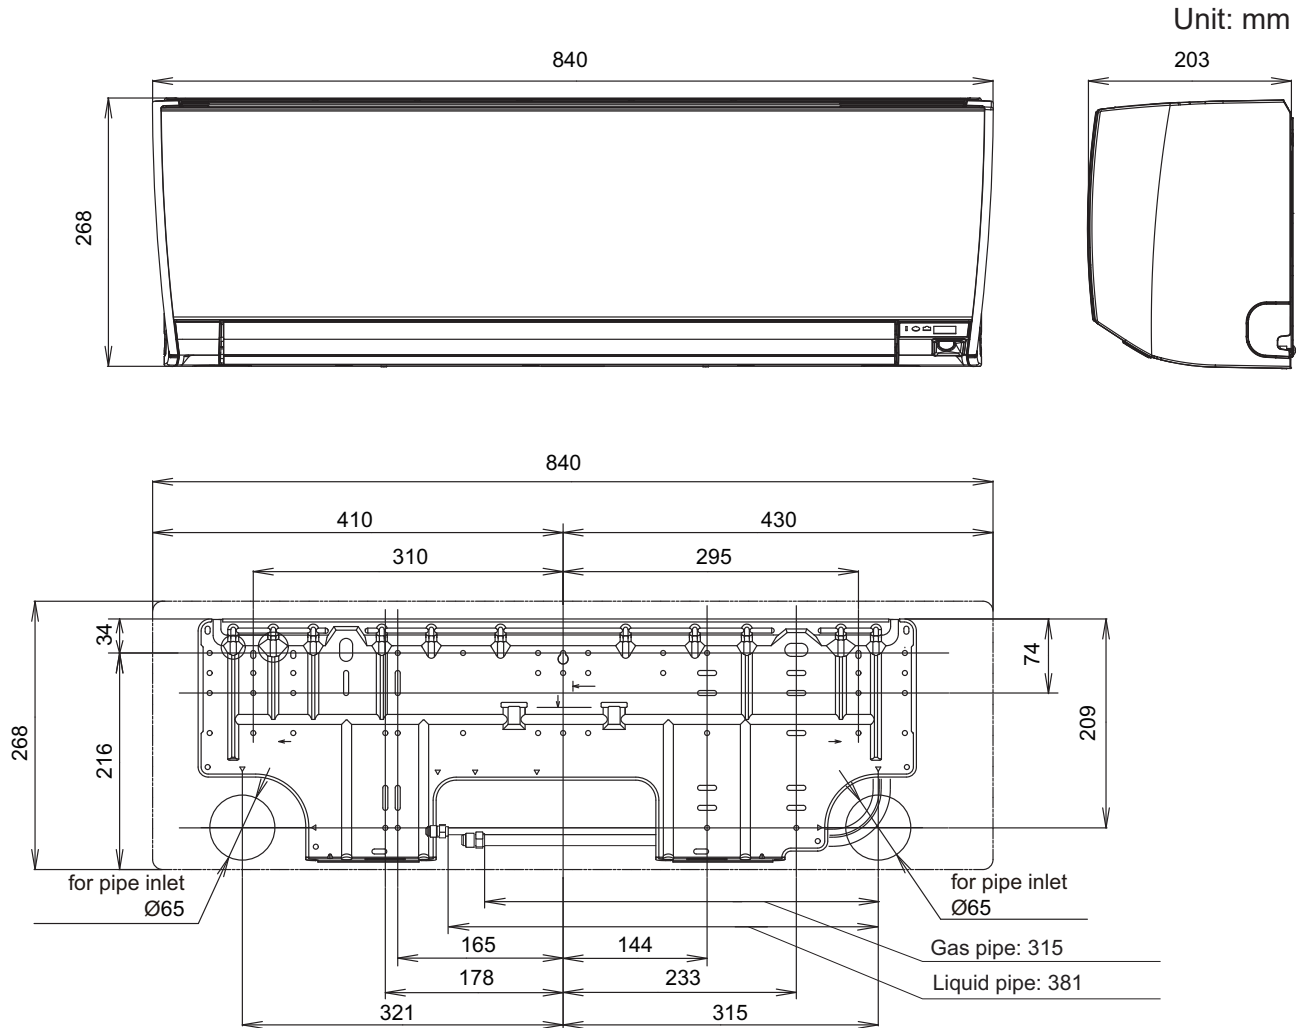

## 4-14. Wall mounted type

- Models: AS\*A004GCGH, AS\*A007GCGH, AS\*A009GCGH, AS\*A012GCGH, AS\*A014GCGH, AS\*E004GCEH, AS\*E007GCEH, AS\*E009GCEH, AS\*E012GCEH, and AS\*E014GCEH

INDOOR  
UNITS

INDOOR  
UNITS

# Installation space requirement

Unit: mm

INDOOR  
UNITS

INDOOR  
UNITS