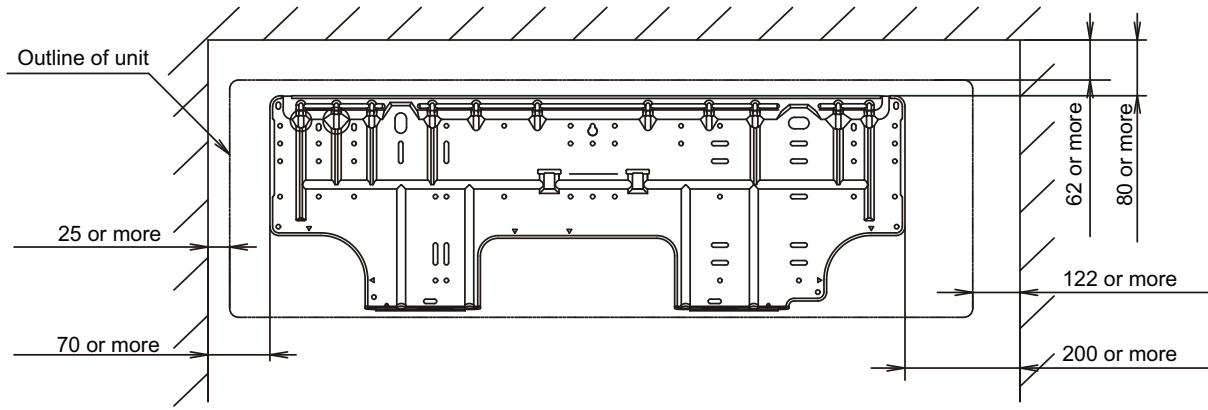

## 4-14. Wall mounted type

- Models: AS\*A004GCGH, AS\*A007GCGH, AS\*A009GCGH, AS\*A012GCGH, AS\*A014GCGH, AS\*E004GCEH, AS\*E007GCEH, AS\*E009GCEH, AS\*E012GCEH, and AS\*E014GCEH

INDOOR  
UNITS

INDOOR  
UNITS

# Installation space requirement

Unit: mm

INDOOR  
UNITS

INDOOR  
UNITS