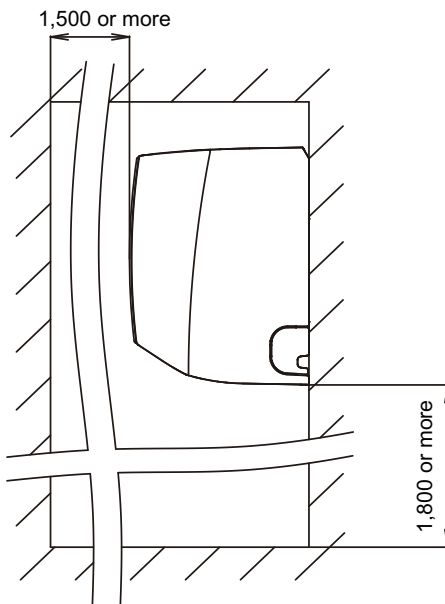

## 4-14. Wall mounted type

- Models: AS\*A004GCGH, AS\*A007GCGH, AS\*A009GCGH, AS\*A012GCGH, AS\*A014GCGH, AS\*E004GCEH, AS\*E007GCEH, AS\*E009GCEH, AS\*E012GCEH, and AS\*E014GCEH

INDOOR  
UNITS

INDOOR  
UNITS

# Installation space requirement

Unit: mm

INDOOR  
UNITS

INDOOR  
UNITS