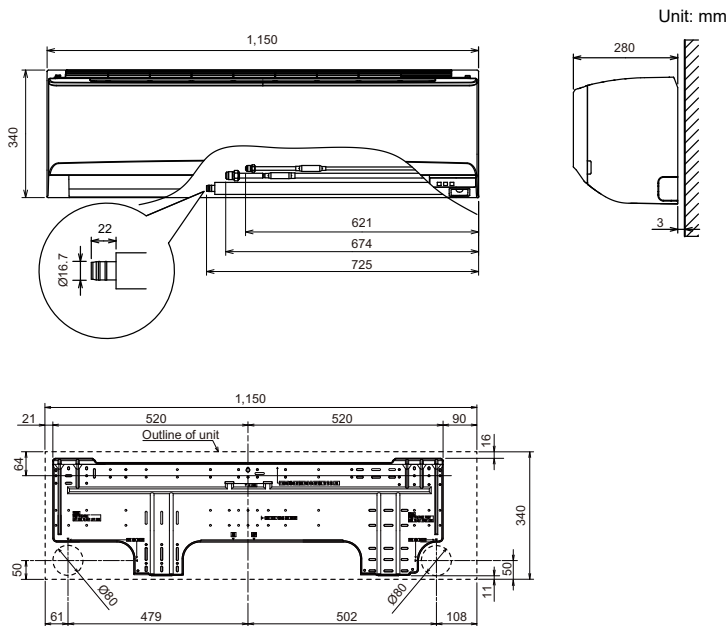

Related Items

- [UTYRNRZ5](#) Touch Screen Remote Controller
- [UTYRCRYZ1](#) Compact Simple Remote controller
- [UTYRSRY](#) Simple Remote Controller (with Master Control)
- [UTYRHRY](#) Simple Remote Controller (without Master Control)
- [UTYLNHY](#) Wireless Remote Controller
- [UTYTF SXZ1](#) Wireless LAN interface