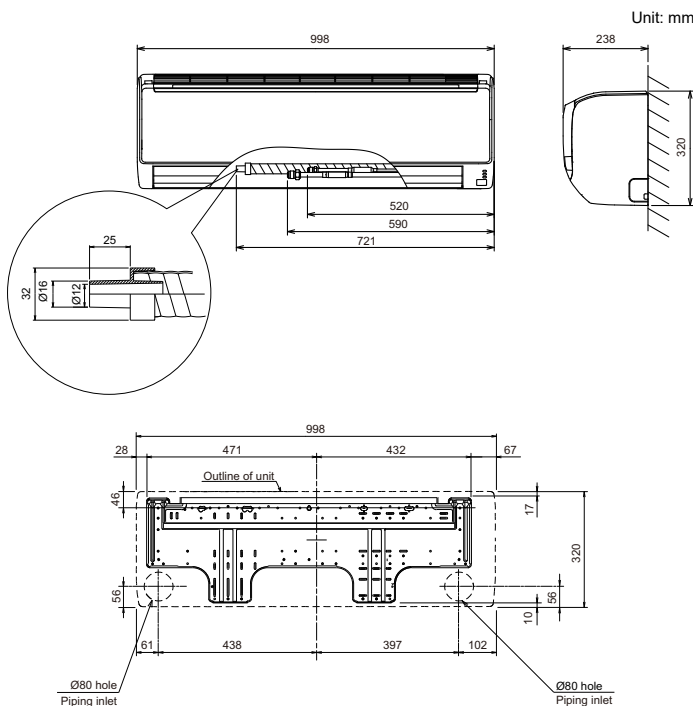

*Specifications and design are subject to change without notice for further improvement.

*Actual products' colors may be different from the colors shown in this printed material.

Distributed by :

FUJITSU GENERAL AIR CONDITIONING (UK) LIMITED

Unit 150, Centennial Park, Centennial Avenue, Elstree, Borehamwood, Herts, WD6 3SG

www.fujitsu-general.com/uk

sales@fgac.fujitsu-general.com

Tel: +44 (0) 208 731 3450 Fax: +44 (0) 208 731 3451