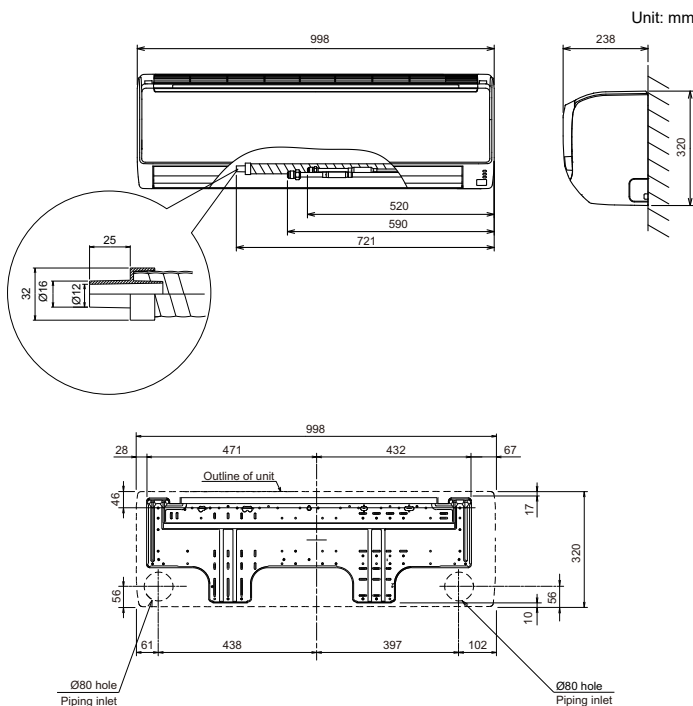

*Specifications and design are subject to change without notice for further improvement.

*Actual products' colors may be different from the colors shown in this printed material.