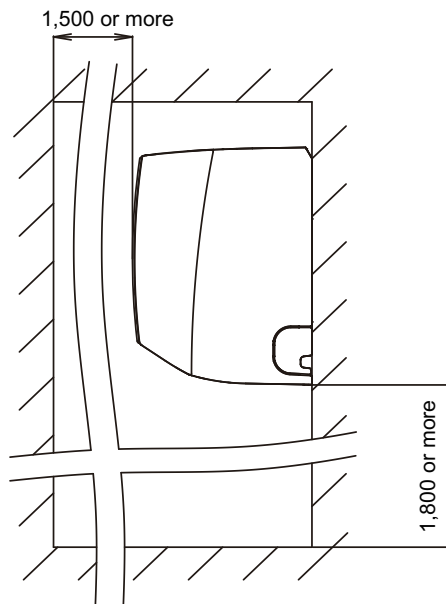

4-14. Wall mounted type

- Models: AS*A004GCGH, AS*A007GCGH, AS*A009GCGH, AS*A012GCGH, AS*A014GCGH, AS*E004GCEH, AS*E007GCEH, AS*E009GCEH, AS*E012GCEH, and AS*E014GCEH

INDOOR
UNITS

INDOOR
UNITS

Installation space requirement

Unit: mm

INDOOR
UNITS

INDOOR
UNITS