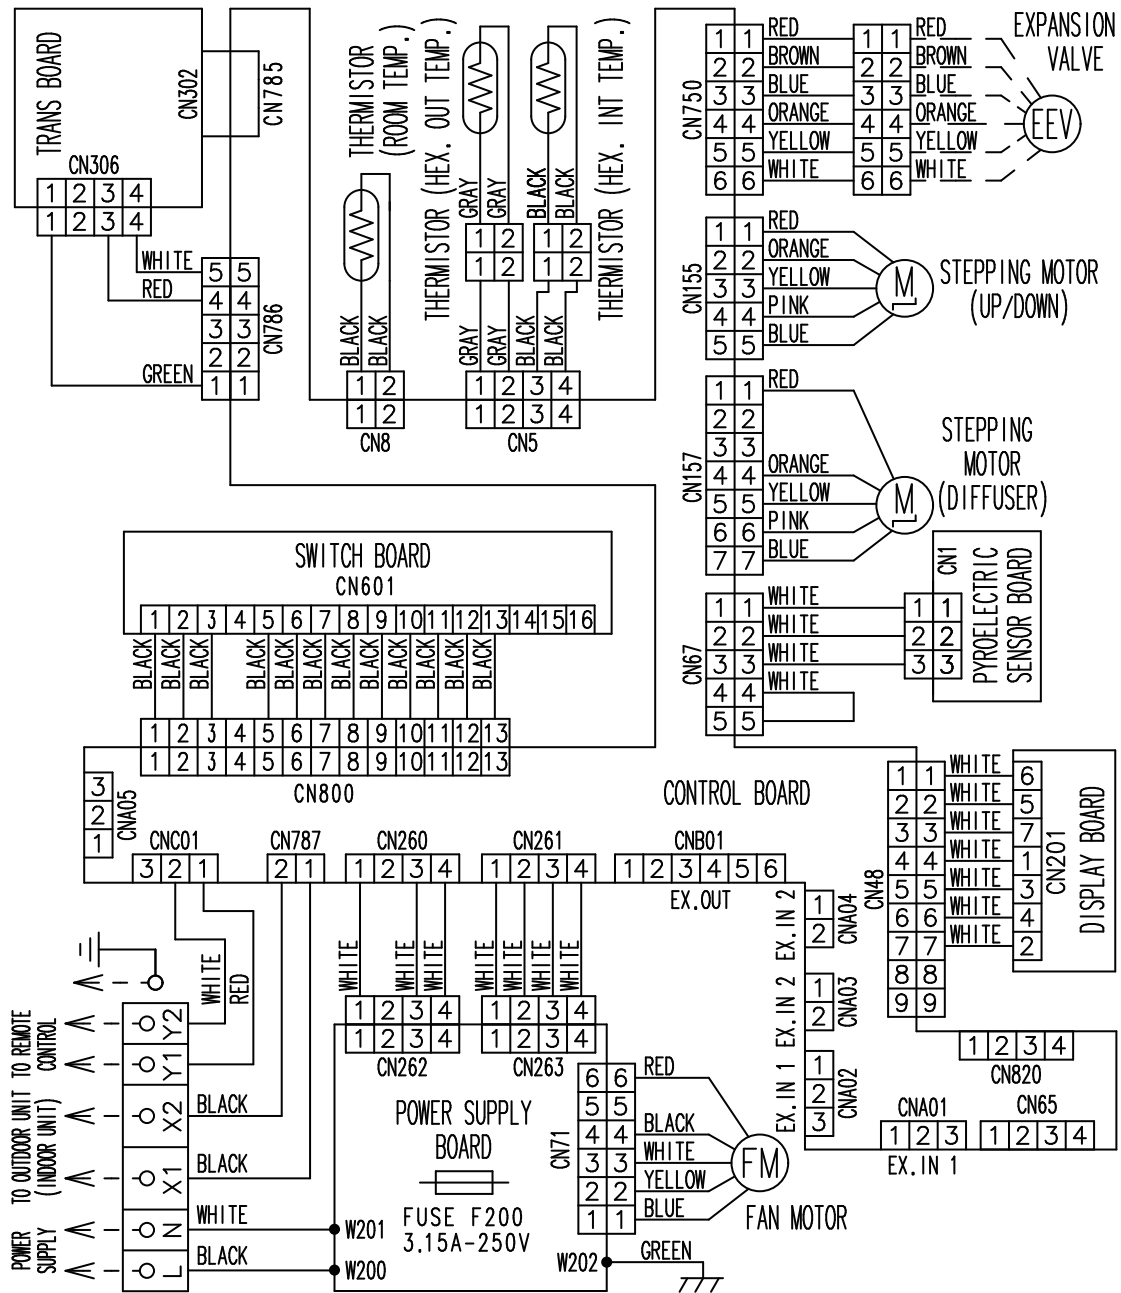

5-16. Wall mounted type (EEV external model)

■ Models: AS*E004GCEH , AS*E007GCEH , AS*E009GCEH , AS*E012GCEH , and AS*E014GCEH

INDOOR UNITS

INDOOR UNITS