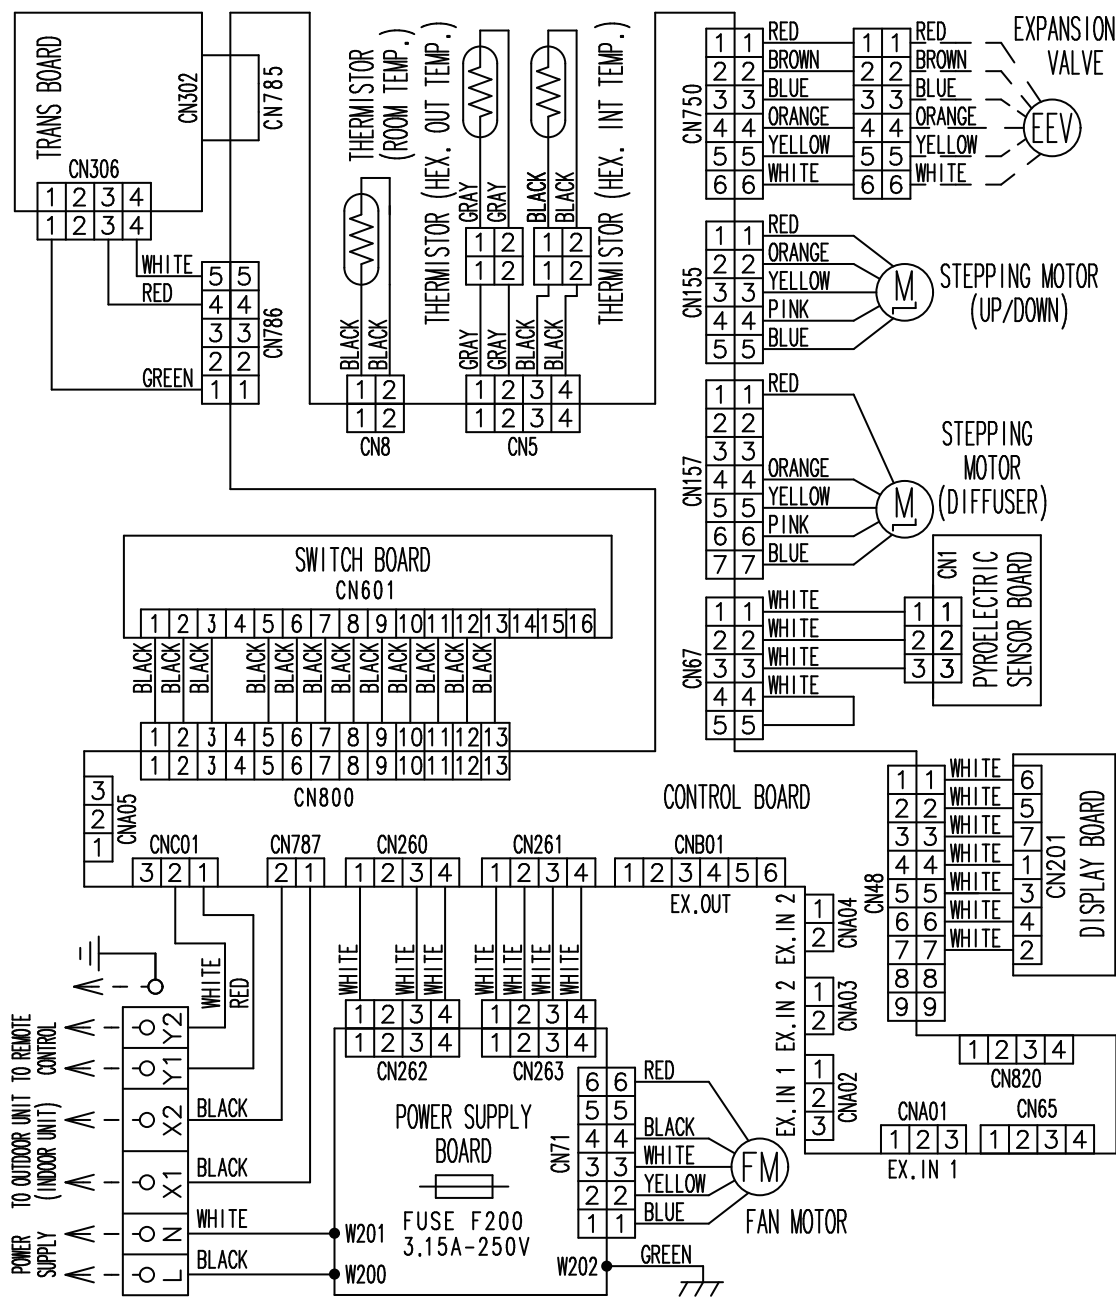

## 5-16. Wall mounted type (EEV external model)

■ Models: AS\*E004GCEH , AS\*E007GCEH , AS\*E009GCEH , AS\*E012GCEH , and AS\*E014GCEH

INDOOR  
UNITS

INDOOR  
UNITS