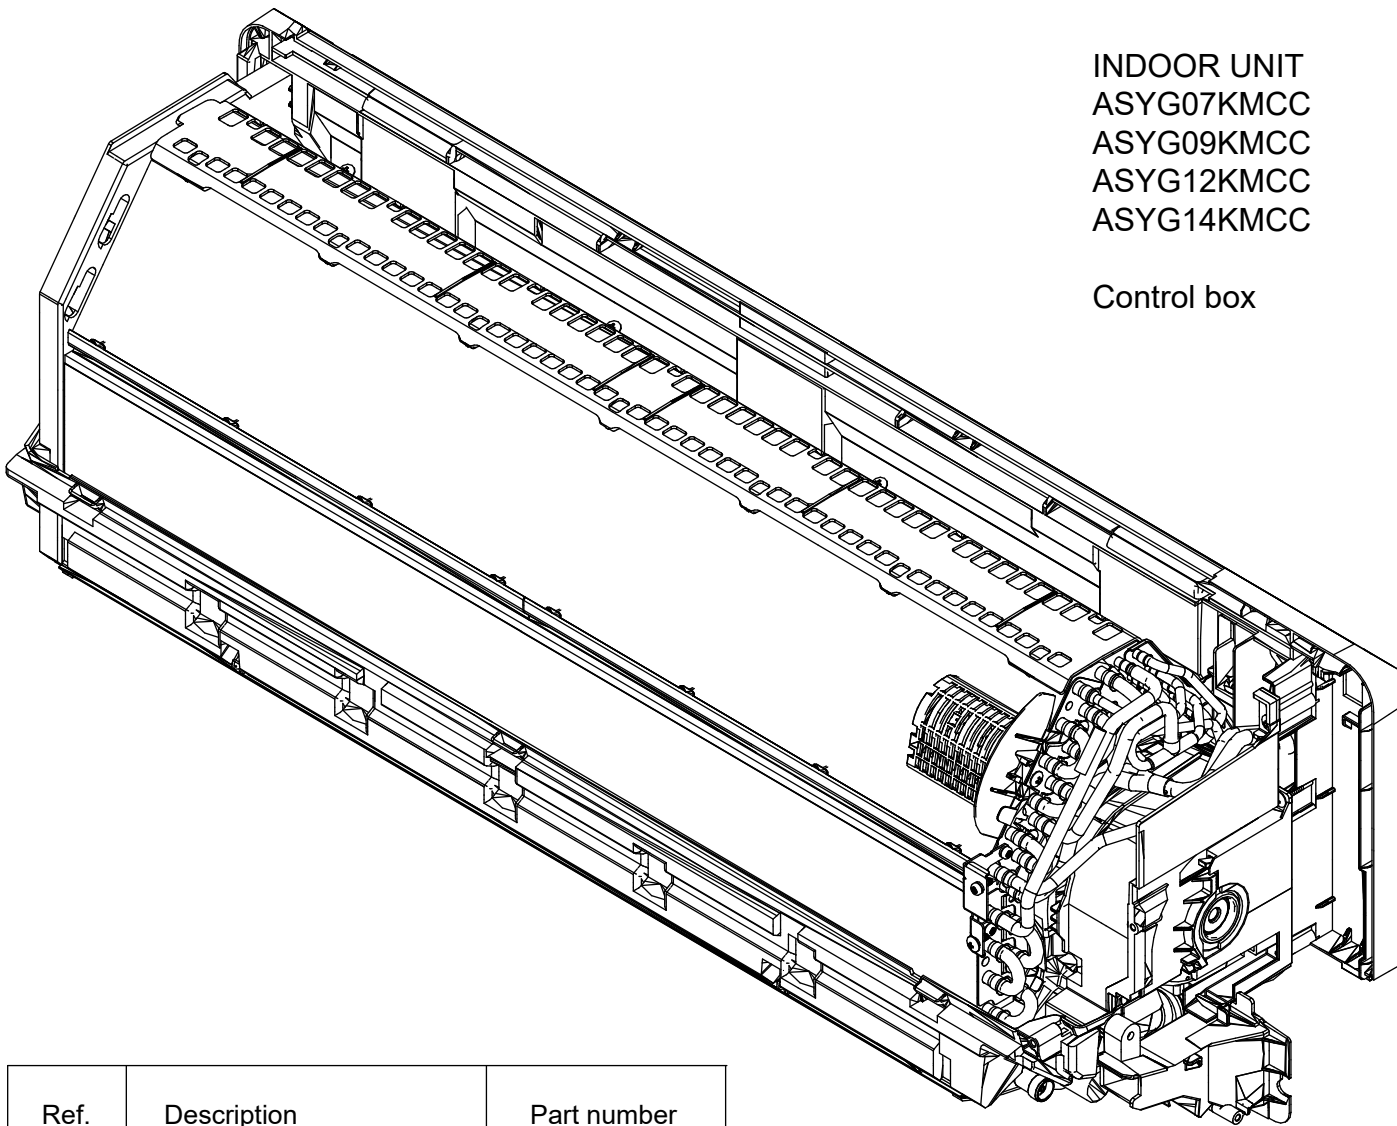

INDOOR UNIT
 ASYG07KMCC
 ASYG09KMCC
 ASYG12KMCC
 ASYG14KMCC

Ref.	Description	Part number
31	U/D louver assy	9387479041
32	Shaft cover	9332861006
33	Louver spring P	9333951003

INDOOR UNIT
 ASYG07KMCC
 ASYG09KMCC
 ASYG12KMCC
 ASYG14KMCC