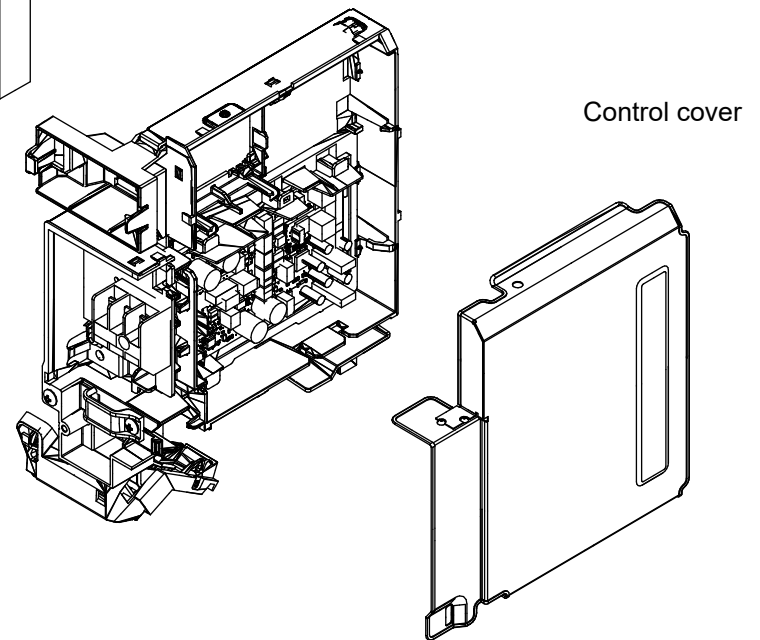

Control cover