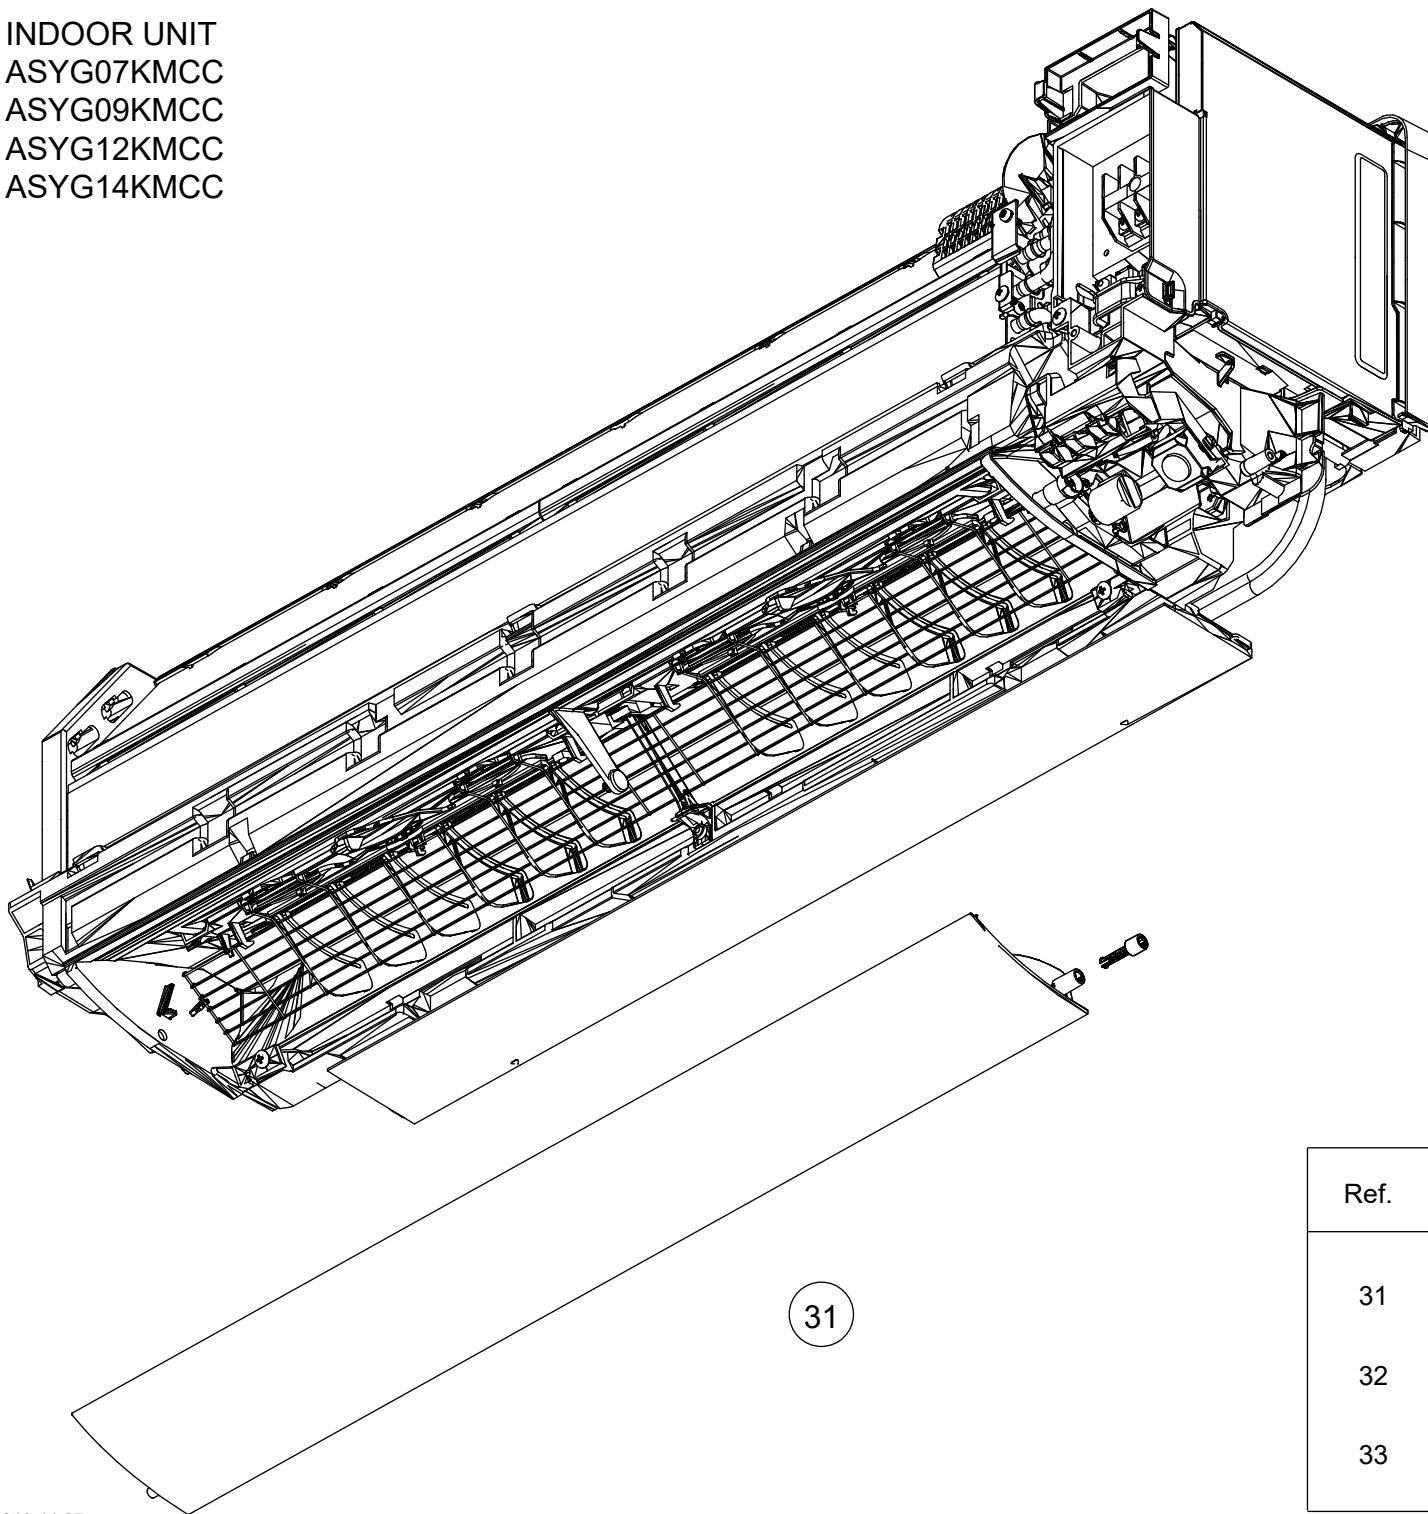

Parts

INDOOR UNIT
 ASYG07KMCC
 ASYG09KMCC
 ASYG12KMCC
 ASYG14KMCC

Ref.	Description	Part number
1	Remote control (no brand)	9319208008
2	Remote control holder	9318912005
3	Bracket panel	9387480030
4	Electric filter holder	9332911008
5	Air clean filter assy	9317250009

INDOOR UNIT
 ASYG07KMCC
 ASYG09KMCC
 ASYG12KMCC
 ASYG14KMCC

Wire cover assy

Ref.	Description	Part number
11	Screw cap	9387476002
12	Under cover L	9387477009
13	Under cover R	9387478006
14	Front panel total assy	9387596410

INDOOR UNIT
 ASYG07KMCC
 ASYG09KMCC
 ASYG12KMCC
 ASYG14KMCC

Front panel total assy

Ref.	Description	Part number
21	Air filter	9387473018
22	Intake grille assy (FUJITSU)	9323546004
23	Grille clamber L	9333719009
24	Grille clamber R	9333704005

INDOOR UNIT
 ASYG07KMCC
 ASYG09KMCC
 ASYG12KMCC
 ASYG14KMCC

Ref.	Description	Part number
31	U/D louver assy	9387479041
32	Shaft cover	9332861006
33	Louver spring P	9333951003

INDOOR UNIT
 ASYG07KMCC
 ASYG09KMCC
 ASYG12KMCC
 ASYG14KMCC