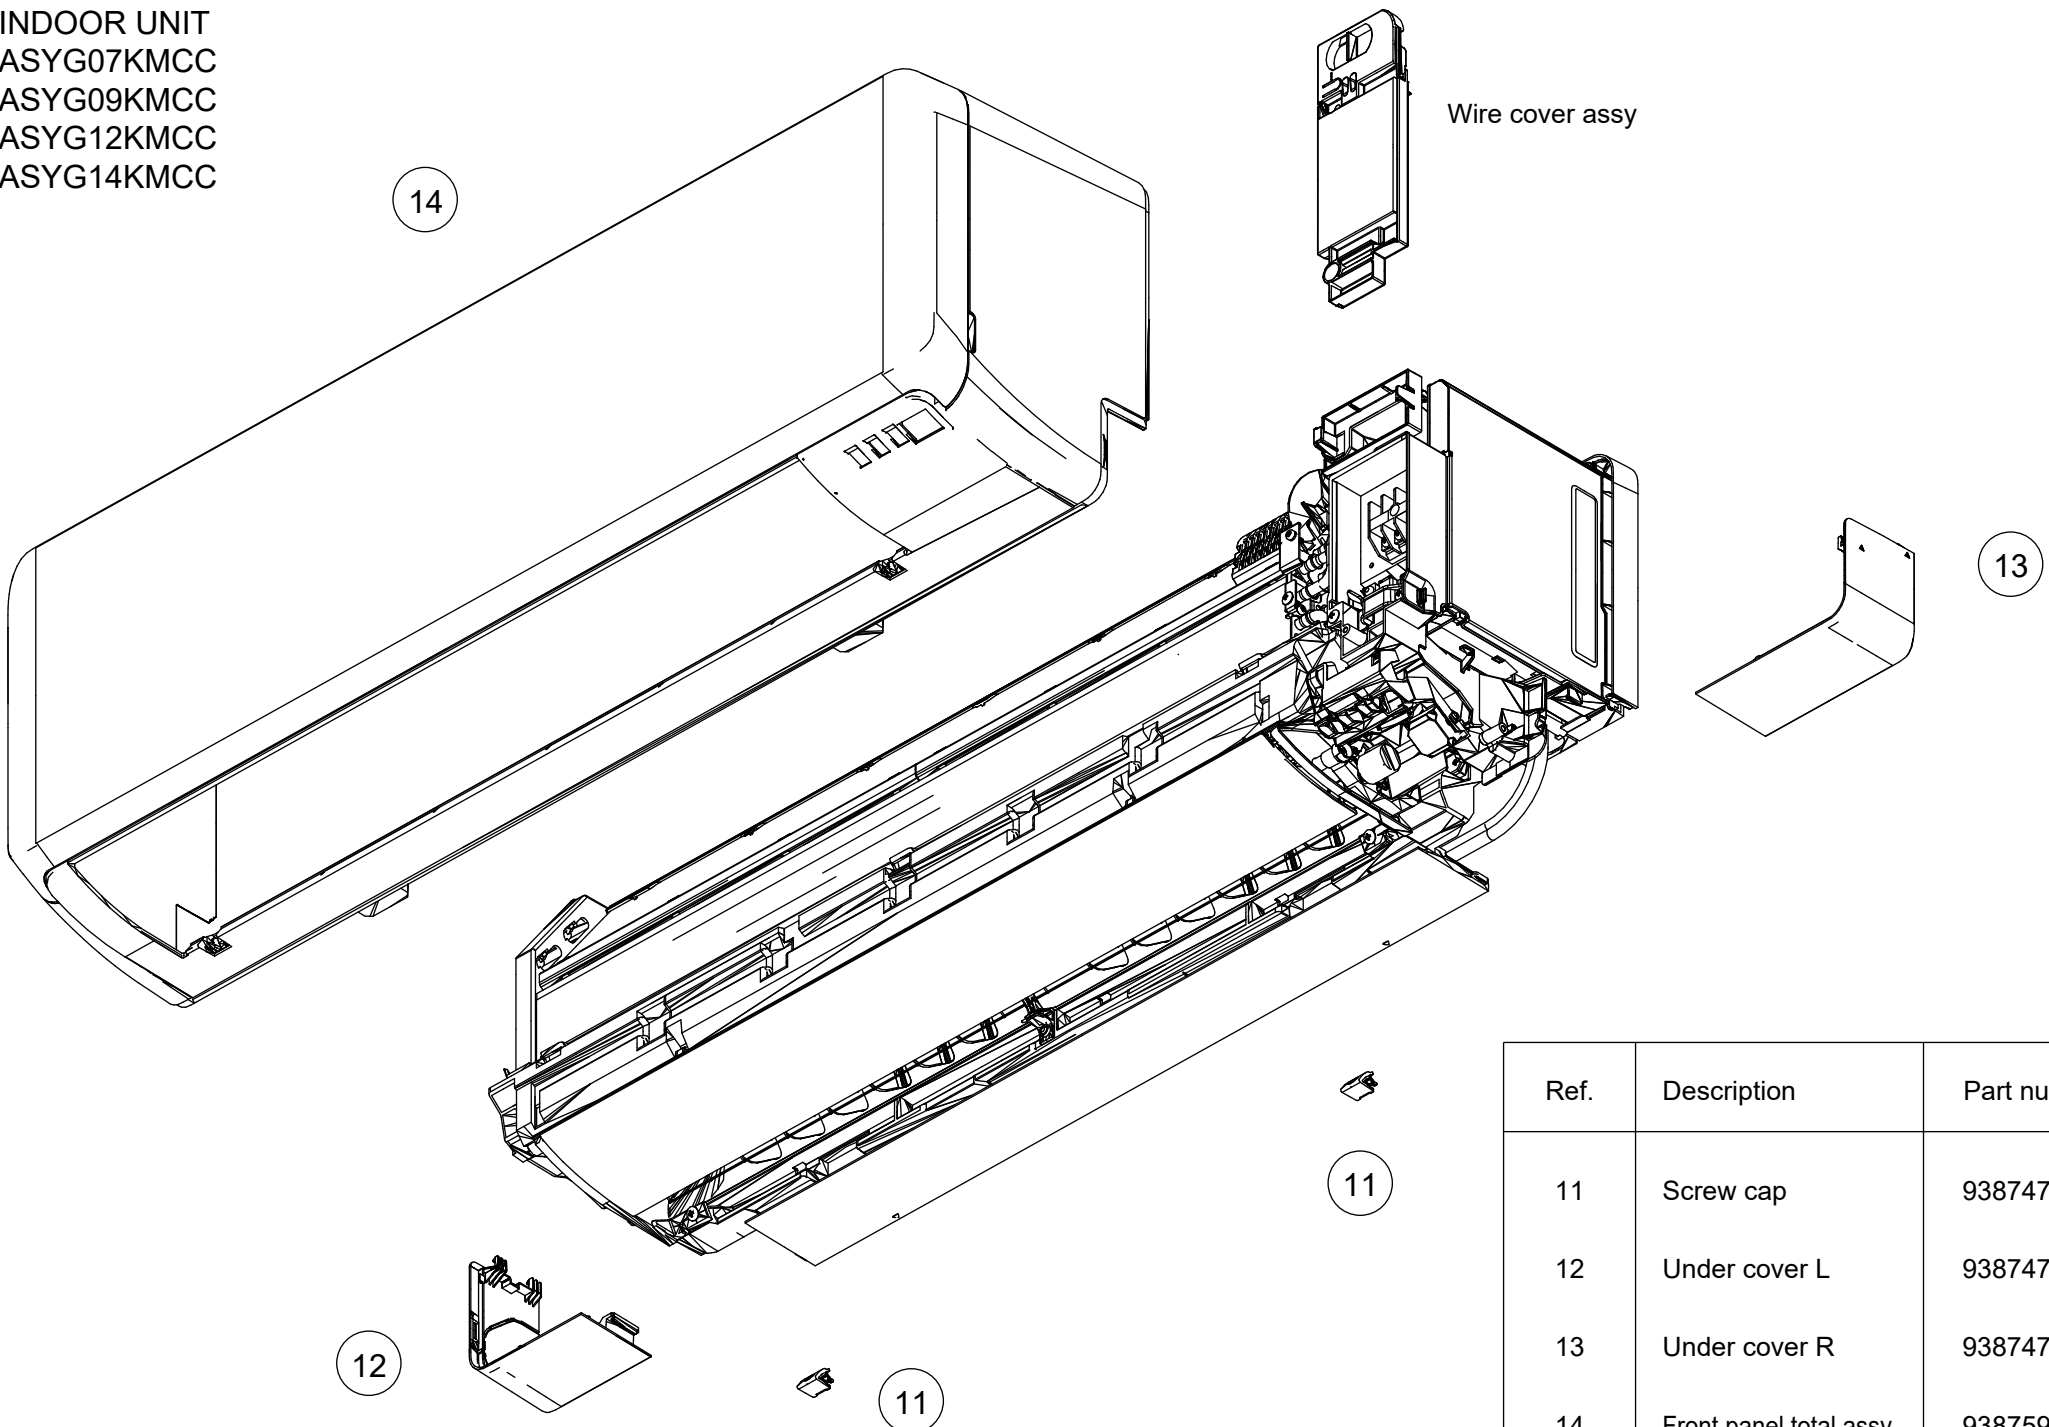

Parts

INDOOR UNIT
 ASYG07KMCC
 ASYG09KMCC
 ASYG12KMCC
 ASYG14KMCC

Ref.	Description	Part number
1	Remote control (no brand)	9319208008
2	Remote control holder	9318912005
3	Bracket panel	9387480030
4	Electric filter holder	9332911008
5	Air clean filter assy	9317250009

INDOOR UNIT
 ASYG07KMCC
 ASYG09KMCC
 ASYG12KMCC
 ASYG14KMCC

Wire cover assy

Ref.	Description	Part number
11	Screw cap	9387476002
12	Under cover L	9387477009
13	Under cover R	9387478006
14	Front panel total assy	9387596410