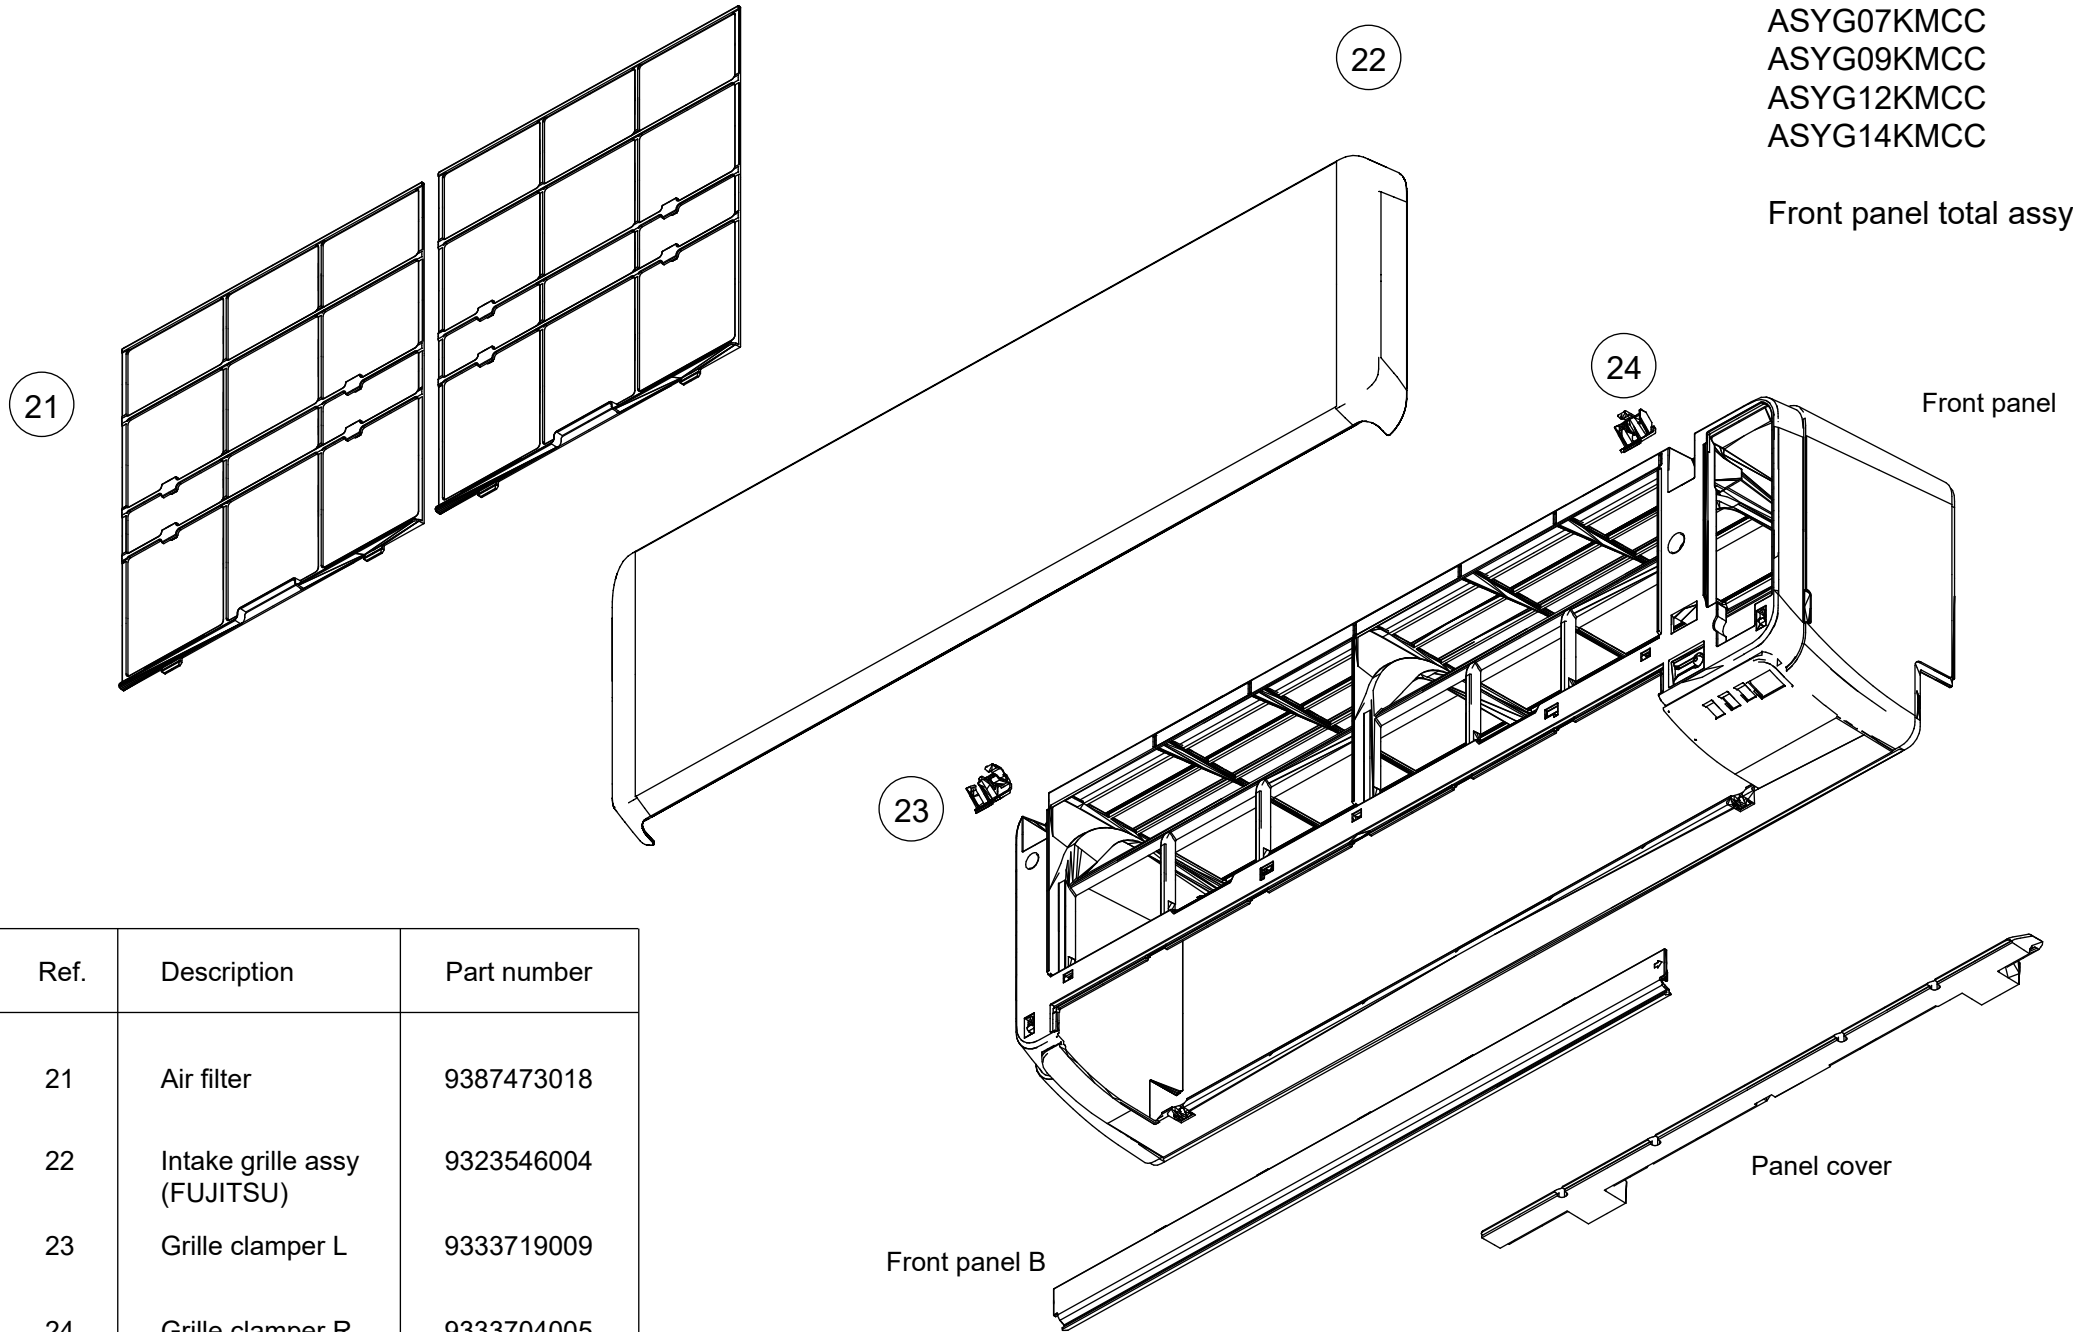

INDOOR UNIT
ASYG07KMCC
ASYG09KMCC
ASYG12KMCC
ASYG14KMCC

Front panel total assy

Ref.	Description	Part number
21	Air filter	9387473018
22	Intake grille assy (FUJITSU)	9323546004
23	Grille clamber L	9333719009
24	Grille clamber R	9333704005