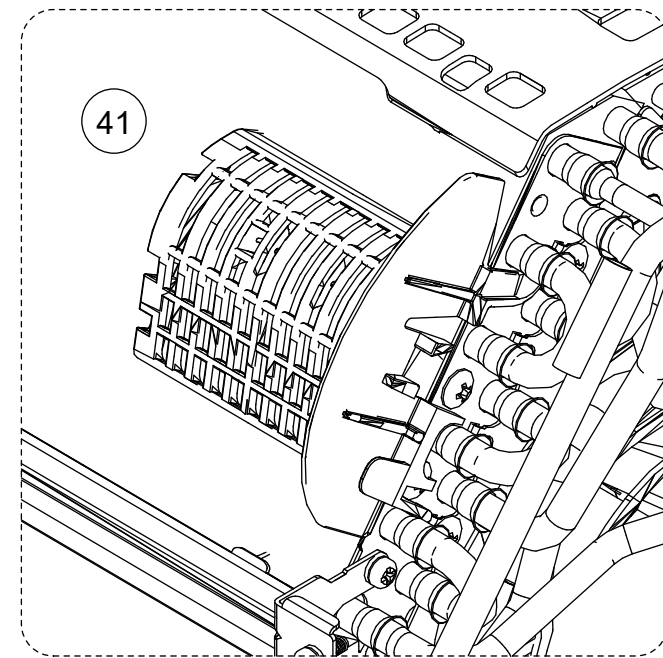

INDOOR UNIT
ASYG07KMCC
ASYG09KMCC
ASYG12KMCC
ASYG14KMCC

Control box

41

Control cover

42

Ref.	Description	Part number
41	Room thermistor holder	9387467017
42	Thermistor assy	9900627027