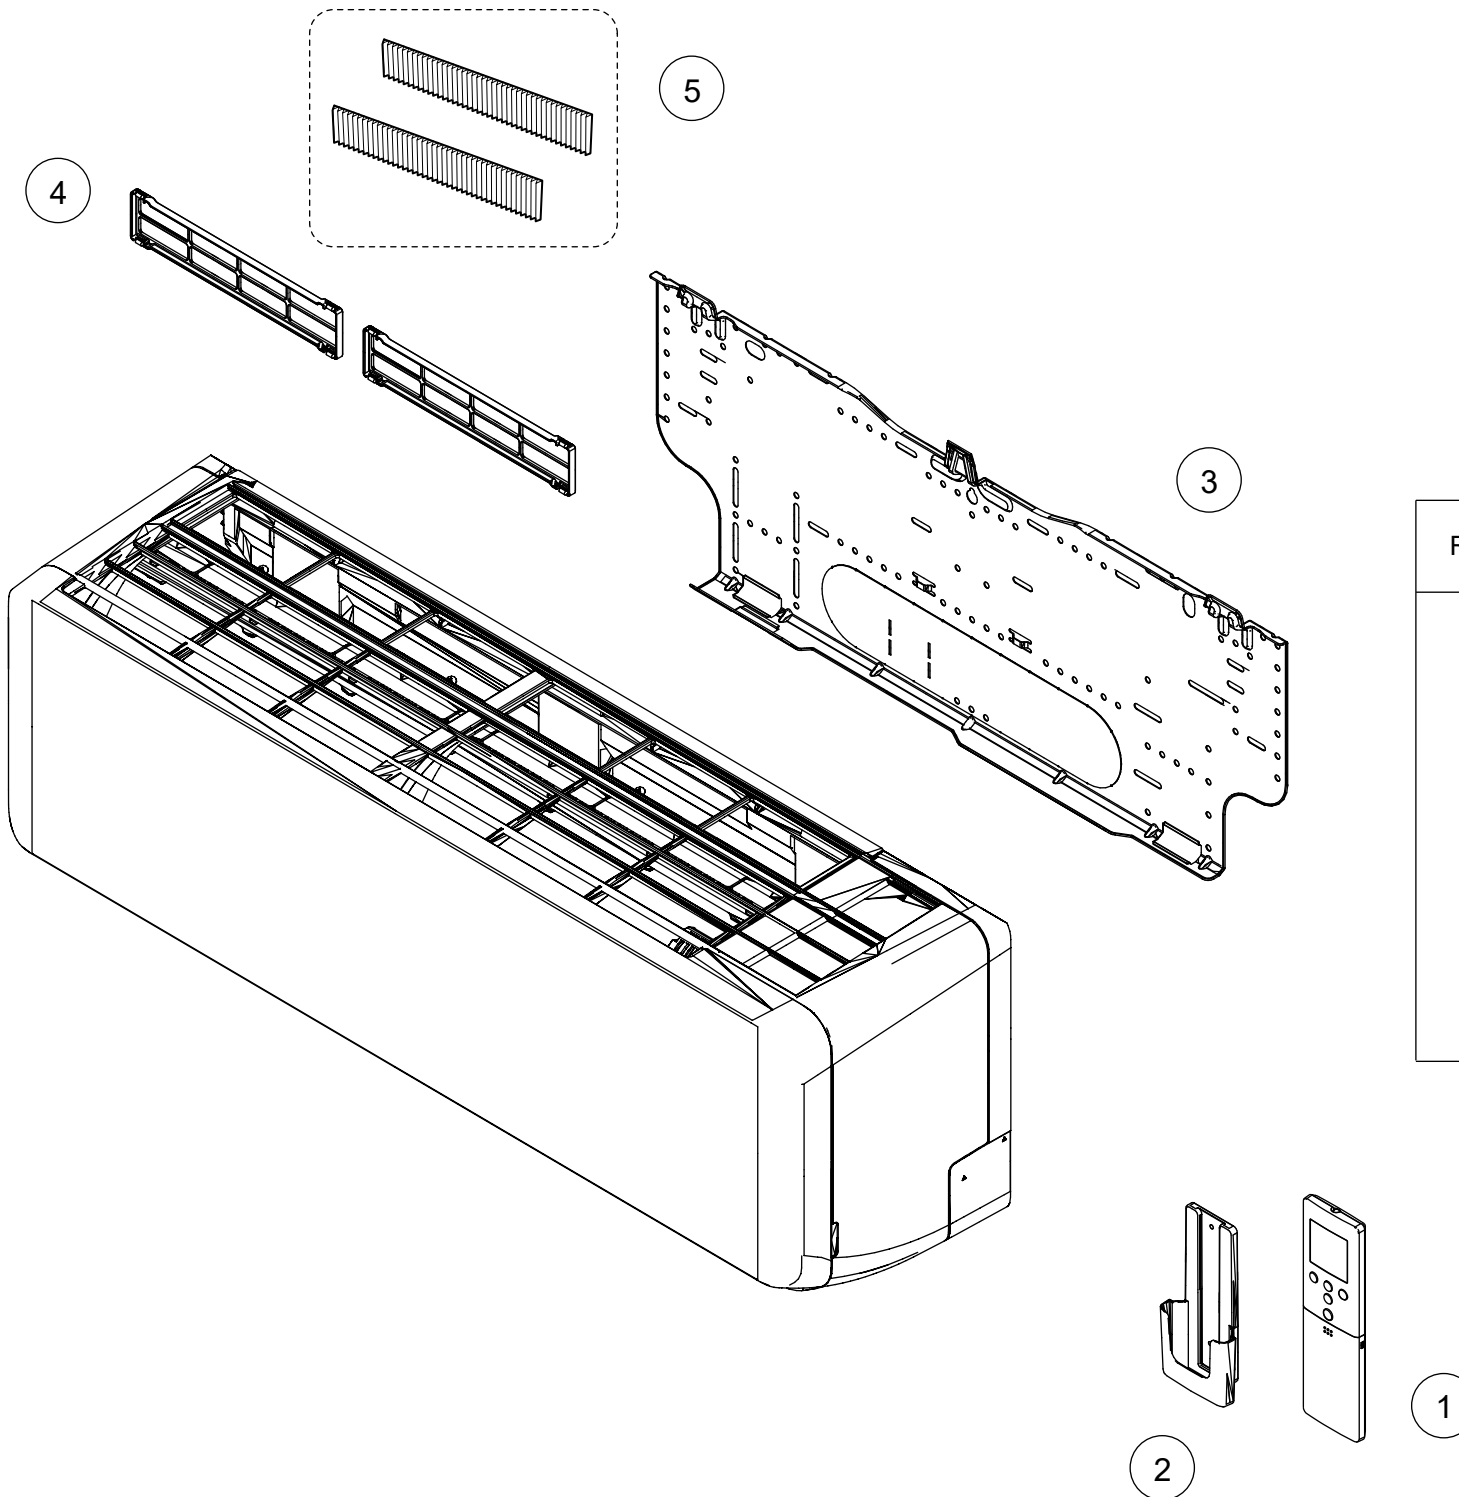

Parts

INDOOR UNIT
 ASYG07KMCC
 ASYG09KMCC
 ASYG12KMCC
 ASYG14KMCC

Ref.	Description	Part number
1	Remote control (no brand)	9319208008
2	Remote control holder	9318912005
3	Bracket panel	9387480030
4	Electric filter holder	9332911008
5	Air clean filter assy	9317250009

INDOOR UNIT
 ASYG07KMCC
 ASYG09KMCC
 ASYG12KMCC
 ASYG14KMCC

Wire cover assy

Ref.	Description	Part number
11	Screw cap	9387476002
12	Under cover L	9387477009
13	Under cover R	9387478006
14	Front panel total assy	9387596410