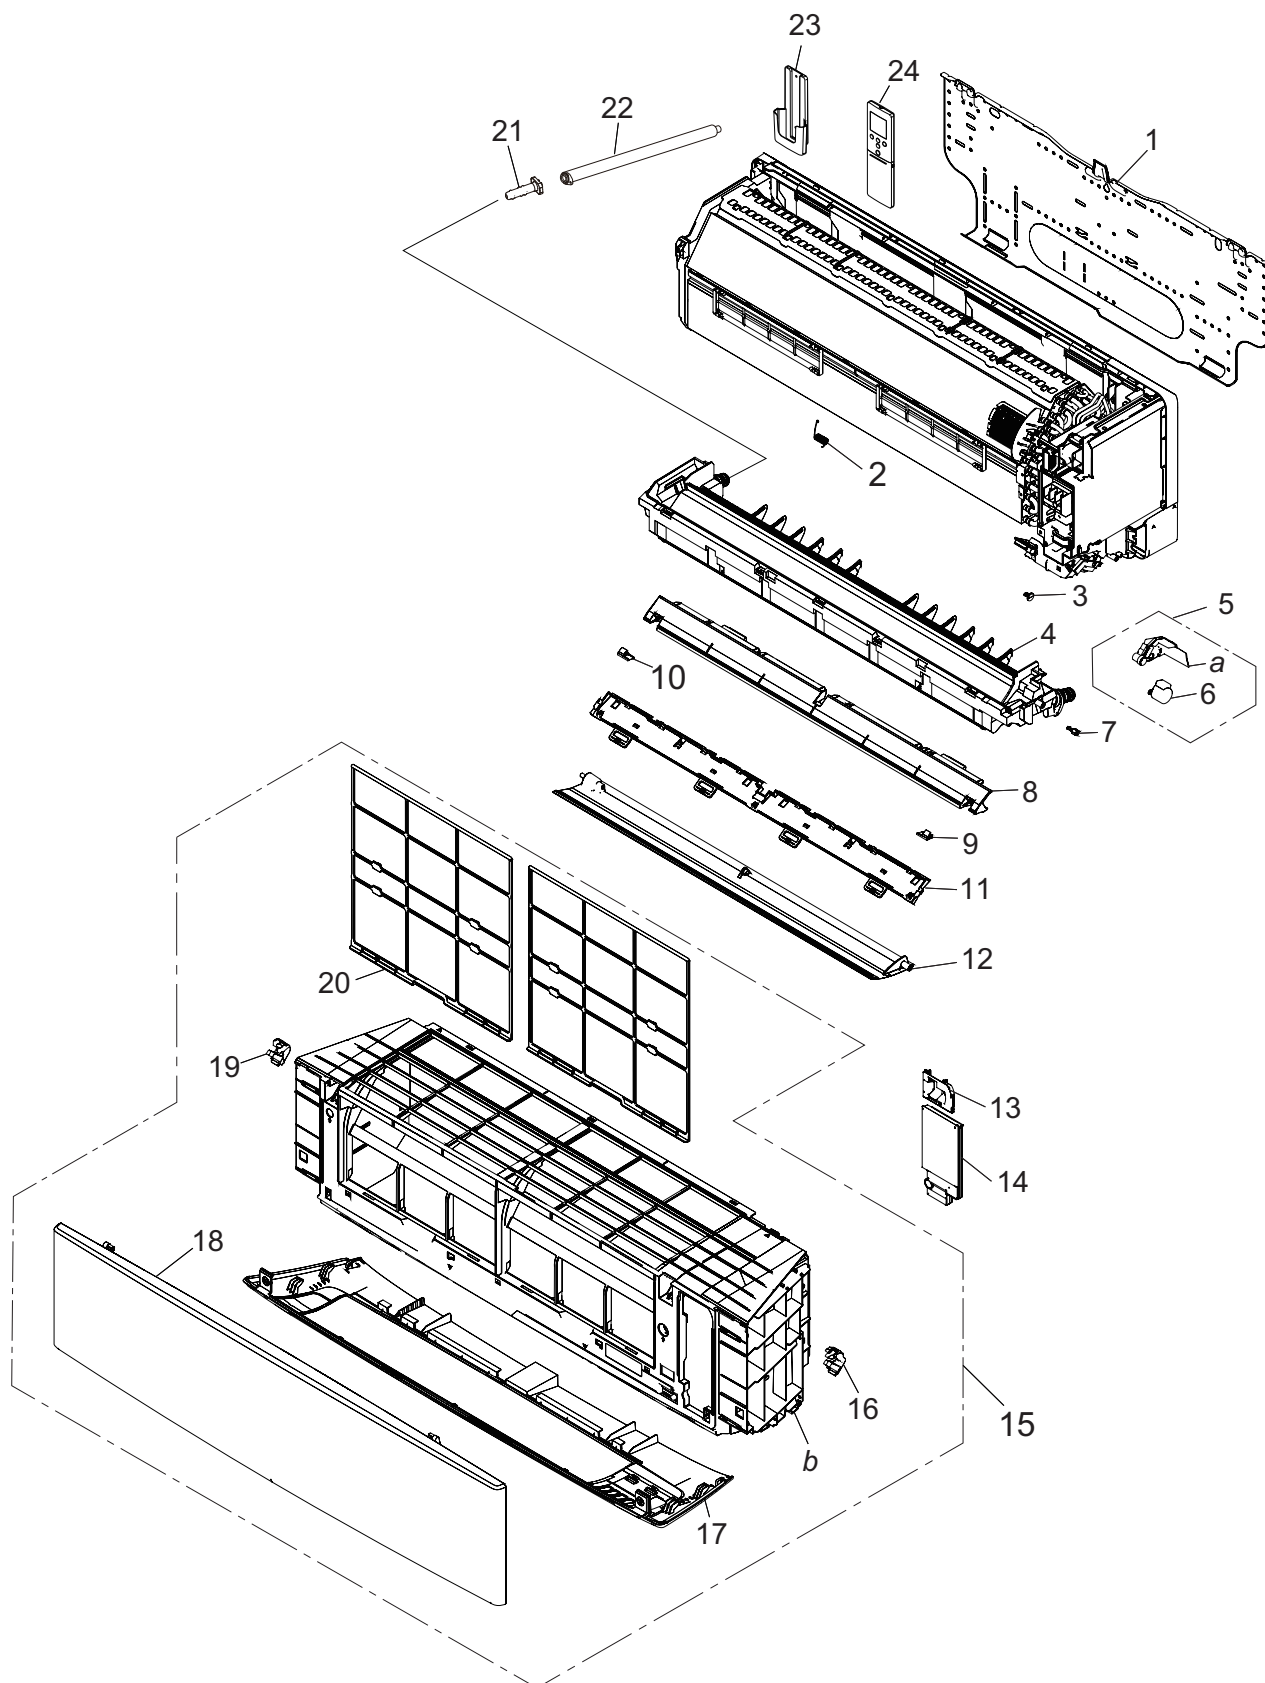

## 2. Indoor unit parts list

#### ■ Exterior parts

Item no.	Part no.	Part name	Service part
1	9387480023	Bracket panel	◆
2	9387471007	Louver spring	◆
3	9333608006	Bush	◆
4	9387590050	Drain pan total assy	◆
5	9387714036	Step motor holder assy	◆
6	9901011047	Step motor	◆
7	9332861006	Shaft cover (07-14KETA model)	◆
	9332861013	Shaft cover (07-14KETA-B model)	◆
8	9333766072	Blow panel assy (07-14KETA model)	◆
	9333766089	Blow panel assy (07-14KETA-B model)	◆
9	9384065001	Cap (screw) L (07-14KETA model)	◆
	9384065018	Cap (screw) L (07-14KETA-B model)	◆
10	9384066008	Cap (screw) R (07-14KETA model)	◆
	9384066015	Cap (screw) R (07-14KETA-B model)	◆
11	9387711028	Spacer H assy	◆
12	9387479003	U/D louver assy (07-14KETA model)	◆
	9387479034	U/D louver assy (07-14KETA-B model)	◆
13	9383613036	Wire cover B (07-14KETA model)	◆
	9383613043	Wire cover B (07-14KETA-B model)	◆
14	9387597035	Wire cover assy (07-14KETA model)	◆
	9387597073	Wire cover assy (07-14KETA-B model)	◆
15	9387596304	Front panel total assy (07-14KETA model)	◆
	9387596311	Front panel total assy (07-14KETA-B model)	◆
16	9333704005	Grille clamper R	◆
17	9384140005	Under cover assy (07-14KETA model)	◆
	9384140036	Under cover assy (07-14KETA-B model)	◆
18	9387756159	Intake grille assy (07-14KETA model)	◆
	9387756166	Intake grille assy (07-14KETA-B model)	◆
19	9333719009	Grille clamper L	◆
20	9387473018	Air filter	◆
21	9316177017	Drain cap	◆
22	9316904002	Drain hose assy	◆
23	9318912005	Remote controller holder	◆
24	9383712036	Remote controller	◆
<i>a</i>	—	Step motor holder	—
<i>b</i>	—	Front panel	—