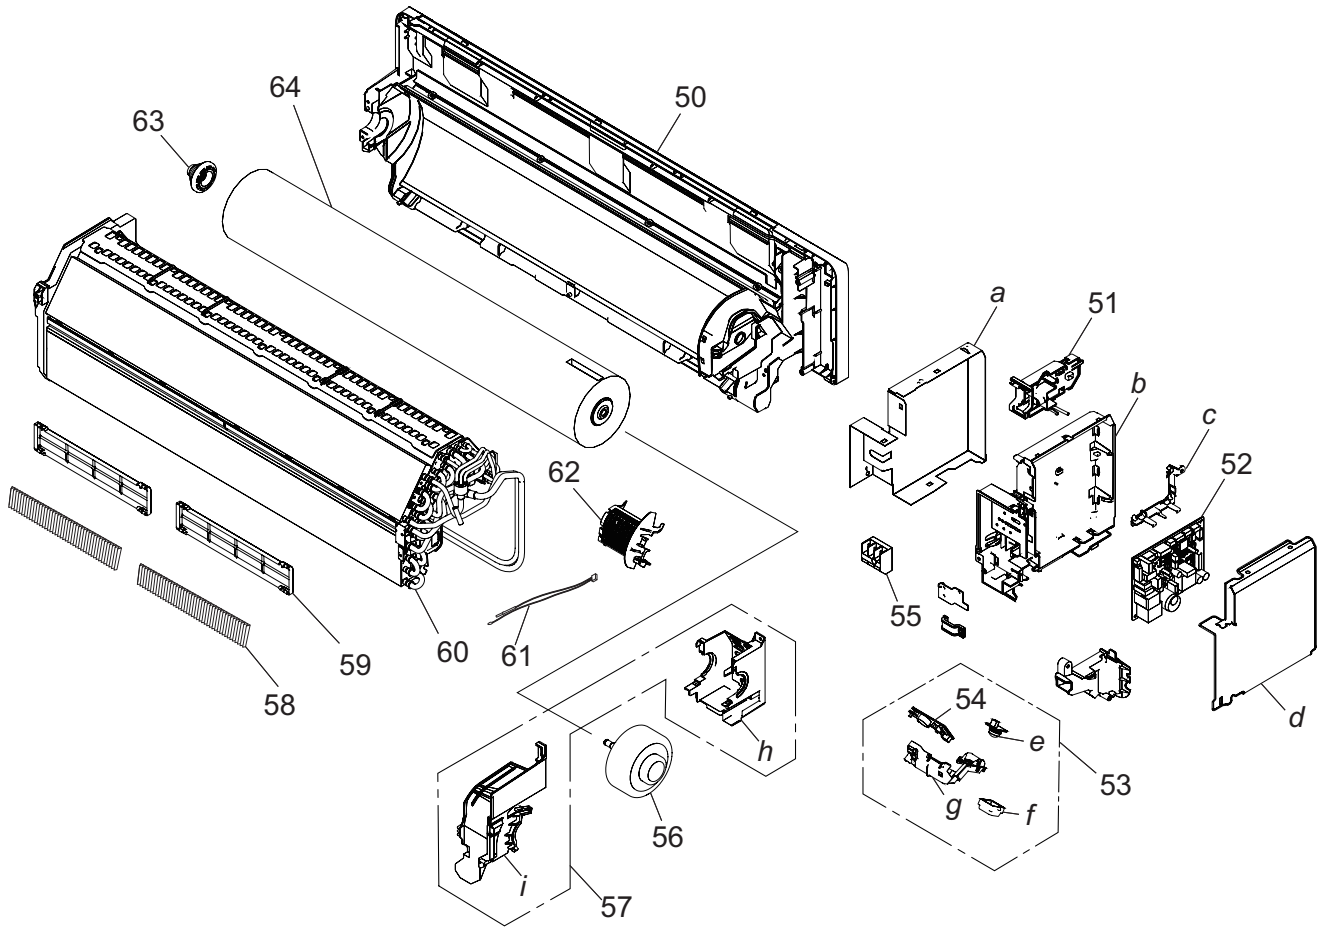

Item no.	Part no.	Part name	Service part
1	9387480023	Bracket panel	◆
2	9387471007	Louver spring	◆
3	9333608006	Bush	◆
4	9387590050	Drain pan total assy	◆
5	9387714036	Step motor holder assy	◆
6	9901011047	Step motor	◆
7	9332861006	Shaft cover (07-14KETA model)	◆
	9332861013	Shaft cover (07-14KETA-B model)	◆
8	9333766072	Blow panel assy (07-14KETA model)	◆
	9333766089	Blow panel assy (07-14KETA-B model)	◆
9	9384065001	Cap (screw) L (07-14KETA model)	◆
	9384065018	Cap (screw) L (07-14KETA-B model)	◆
10	9384066008	Cap (screw) R (07-14KETA model)	◆
	9384066015	Cap (screw) R (07-14KETA-B model)	◆
11	9387711028	Spacer H assy	◆
12	9387479003	U/D louver assy (07-14KETA model)	◆
	9387479034	U/D louver assy (07-14KETA-B model)	◆
13	9383613036	Wire cover B (07-14KETA model)	◆
	9383613043	Wire cover B (07-14KETA-B model)	◆
14	9387597035	Wire cover assy (07-14KETA model)	◆
	9387597073	Wire cover assy (07-14KETA-B model)	◆
15	9387596304	Front panel total assy (07-14KETA model)	◆
	9387596311	Front panel total assy (07-14KETA-B model)	◆
16	9333704005	Grille clamper R	◆
17	9384140005	Under cover assy (07-14KETA model)	◆
	9384140036	Under cover assy (07-14KETA-B model)	◆
18	9387756159	Intake grille assy (07-14KETA model)	◆
	9387756166	Intake grille assy (07-14KETA-B model)	◆
19	9333719009	Grille clamper L	◆
20	9387473018	Air filter	◆
21	9316177017	Drain cap	◆
22	9316904002	Drain hose assy	◆
23	9318912005	Remote controller holder	◆
24	9383712036	Remote controller	◆
<i>a</i>	—	Step motor holder	—
<i>b</i>	—	Front panel	—

■ Base, evaporator, and control

TECHNICAL DATA
AND PARTS LIST

TECHNICAL DATA
AND PARTS LIST