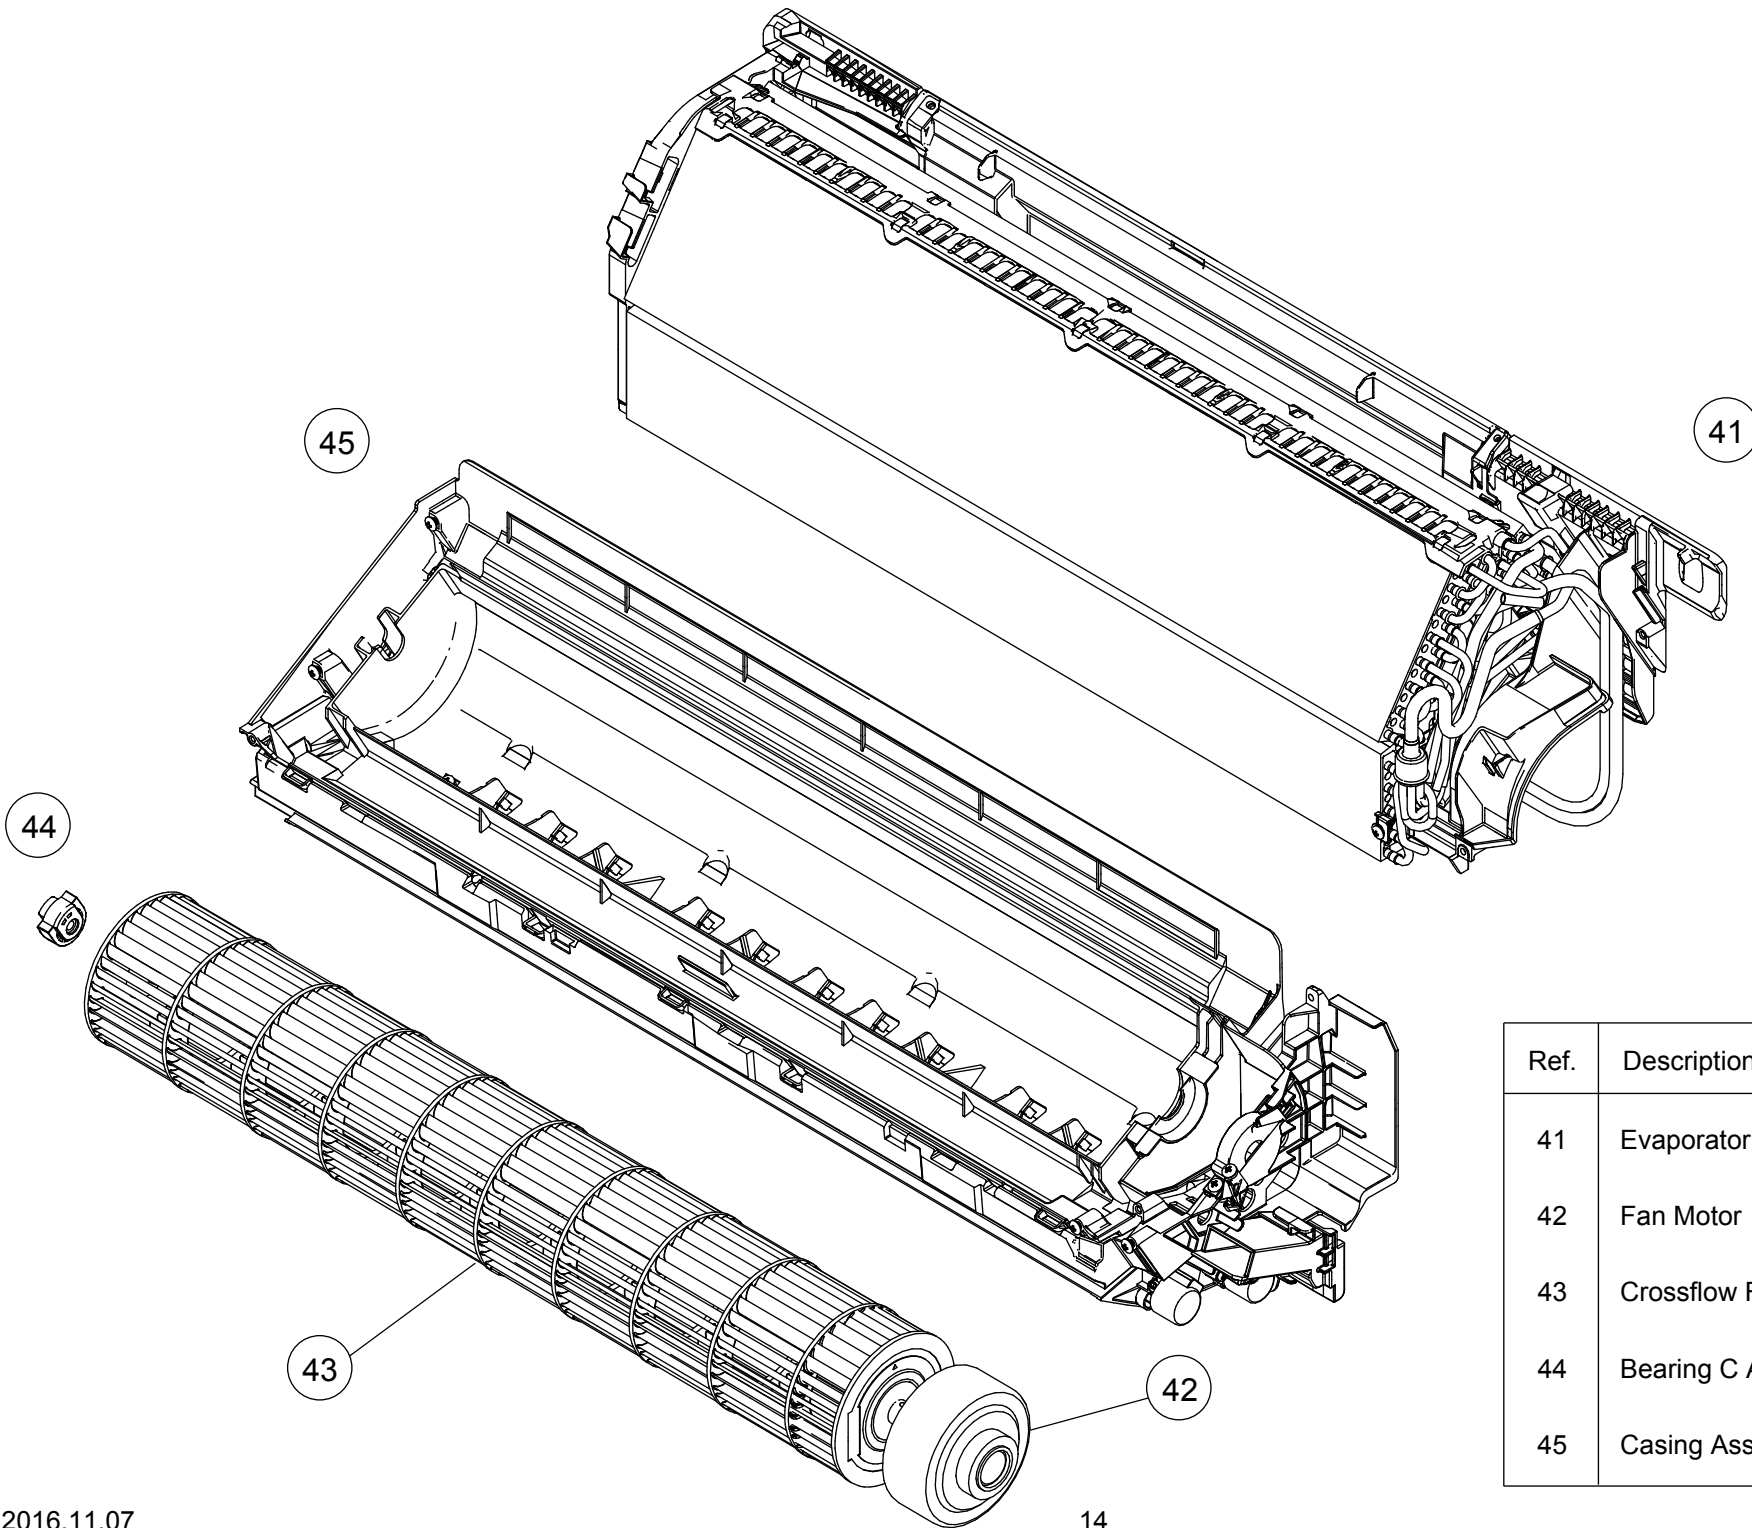

INDOOR UNIT
ASYG14LMCE
Evaporator
Fan

Ref.	Description	Part number
41	Evaporator Total Assy	9332989113
42	Fan Motor	9603269005
43	Crossflow Fan Assy	9316830004
44	Bearing C Assy	9306628017
45	Casing Assy	9333009001