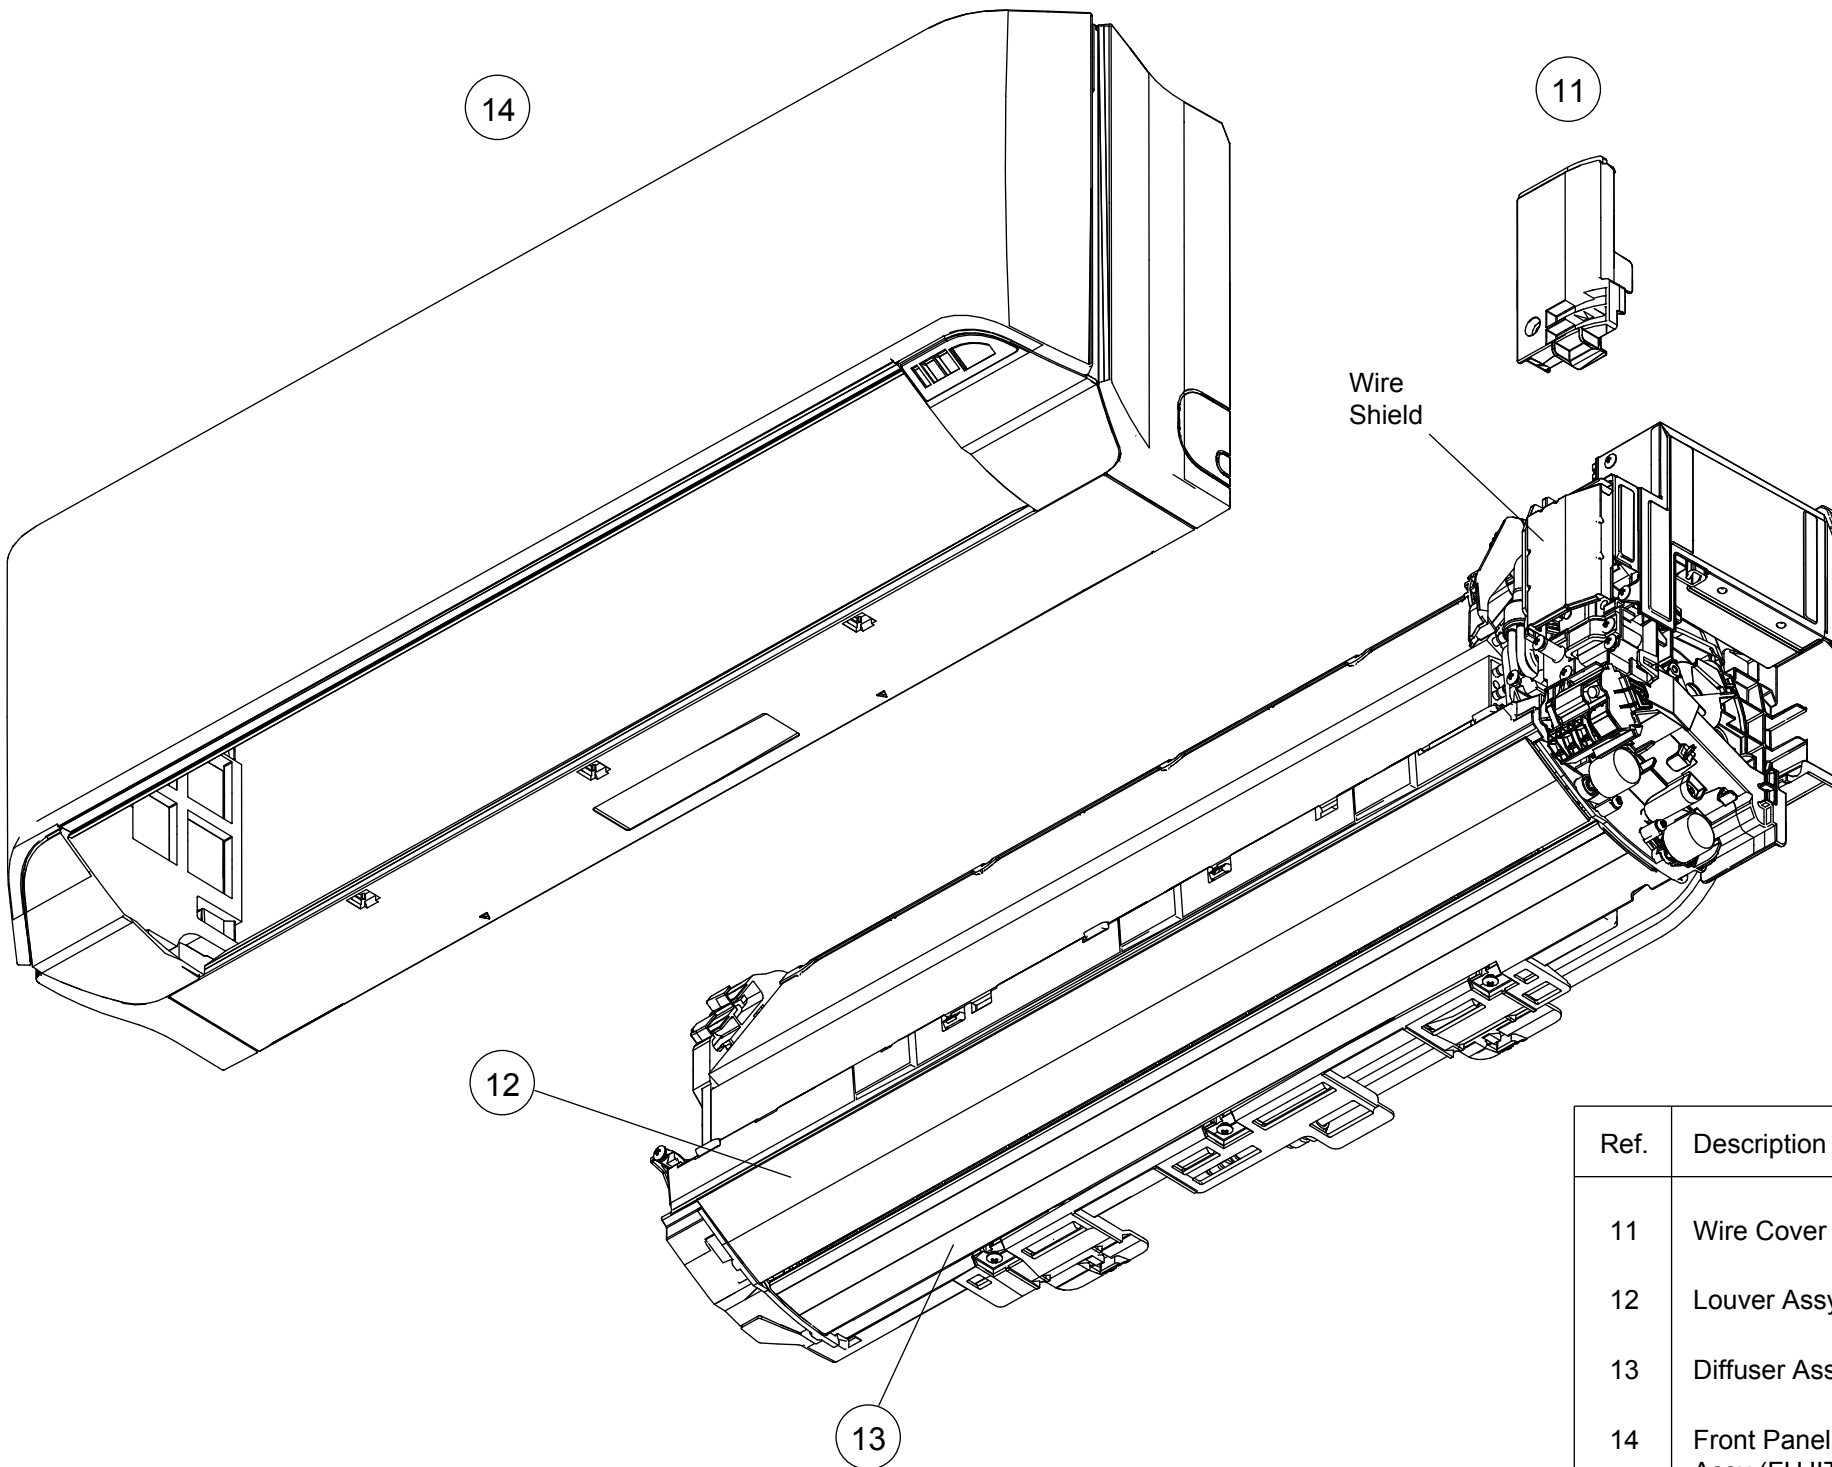

# PARTS

INDOOR UNIT  
ASYG14LMCE

Ref.	Description	Part number
1	Remote Control	9319208008
2	Remote Control Holder	9318912005
3	Bracket Panel	9332882025
4	Electric Filter Holder	9332911008
5	Air Clean Filter Assy	9317250009
6	Air Filter	9332875010
7	Screw Cap	9309002074

INDOOR UNIT  
ASYG14LMCE

Ref.	Description	Part number
11	Wire Cover	9333504018
12	Louver Assy	9333353043
13	Diffuser Assy	9332998085
14	Front Panel Sub Assy (FUJITSU)	9333525051

INDOOR UNIT  
 ASYG14LMCE  
 Front panel sub assy