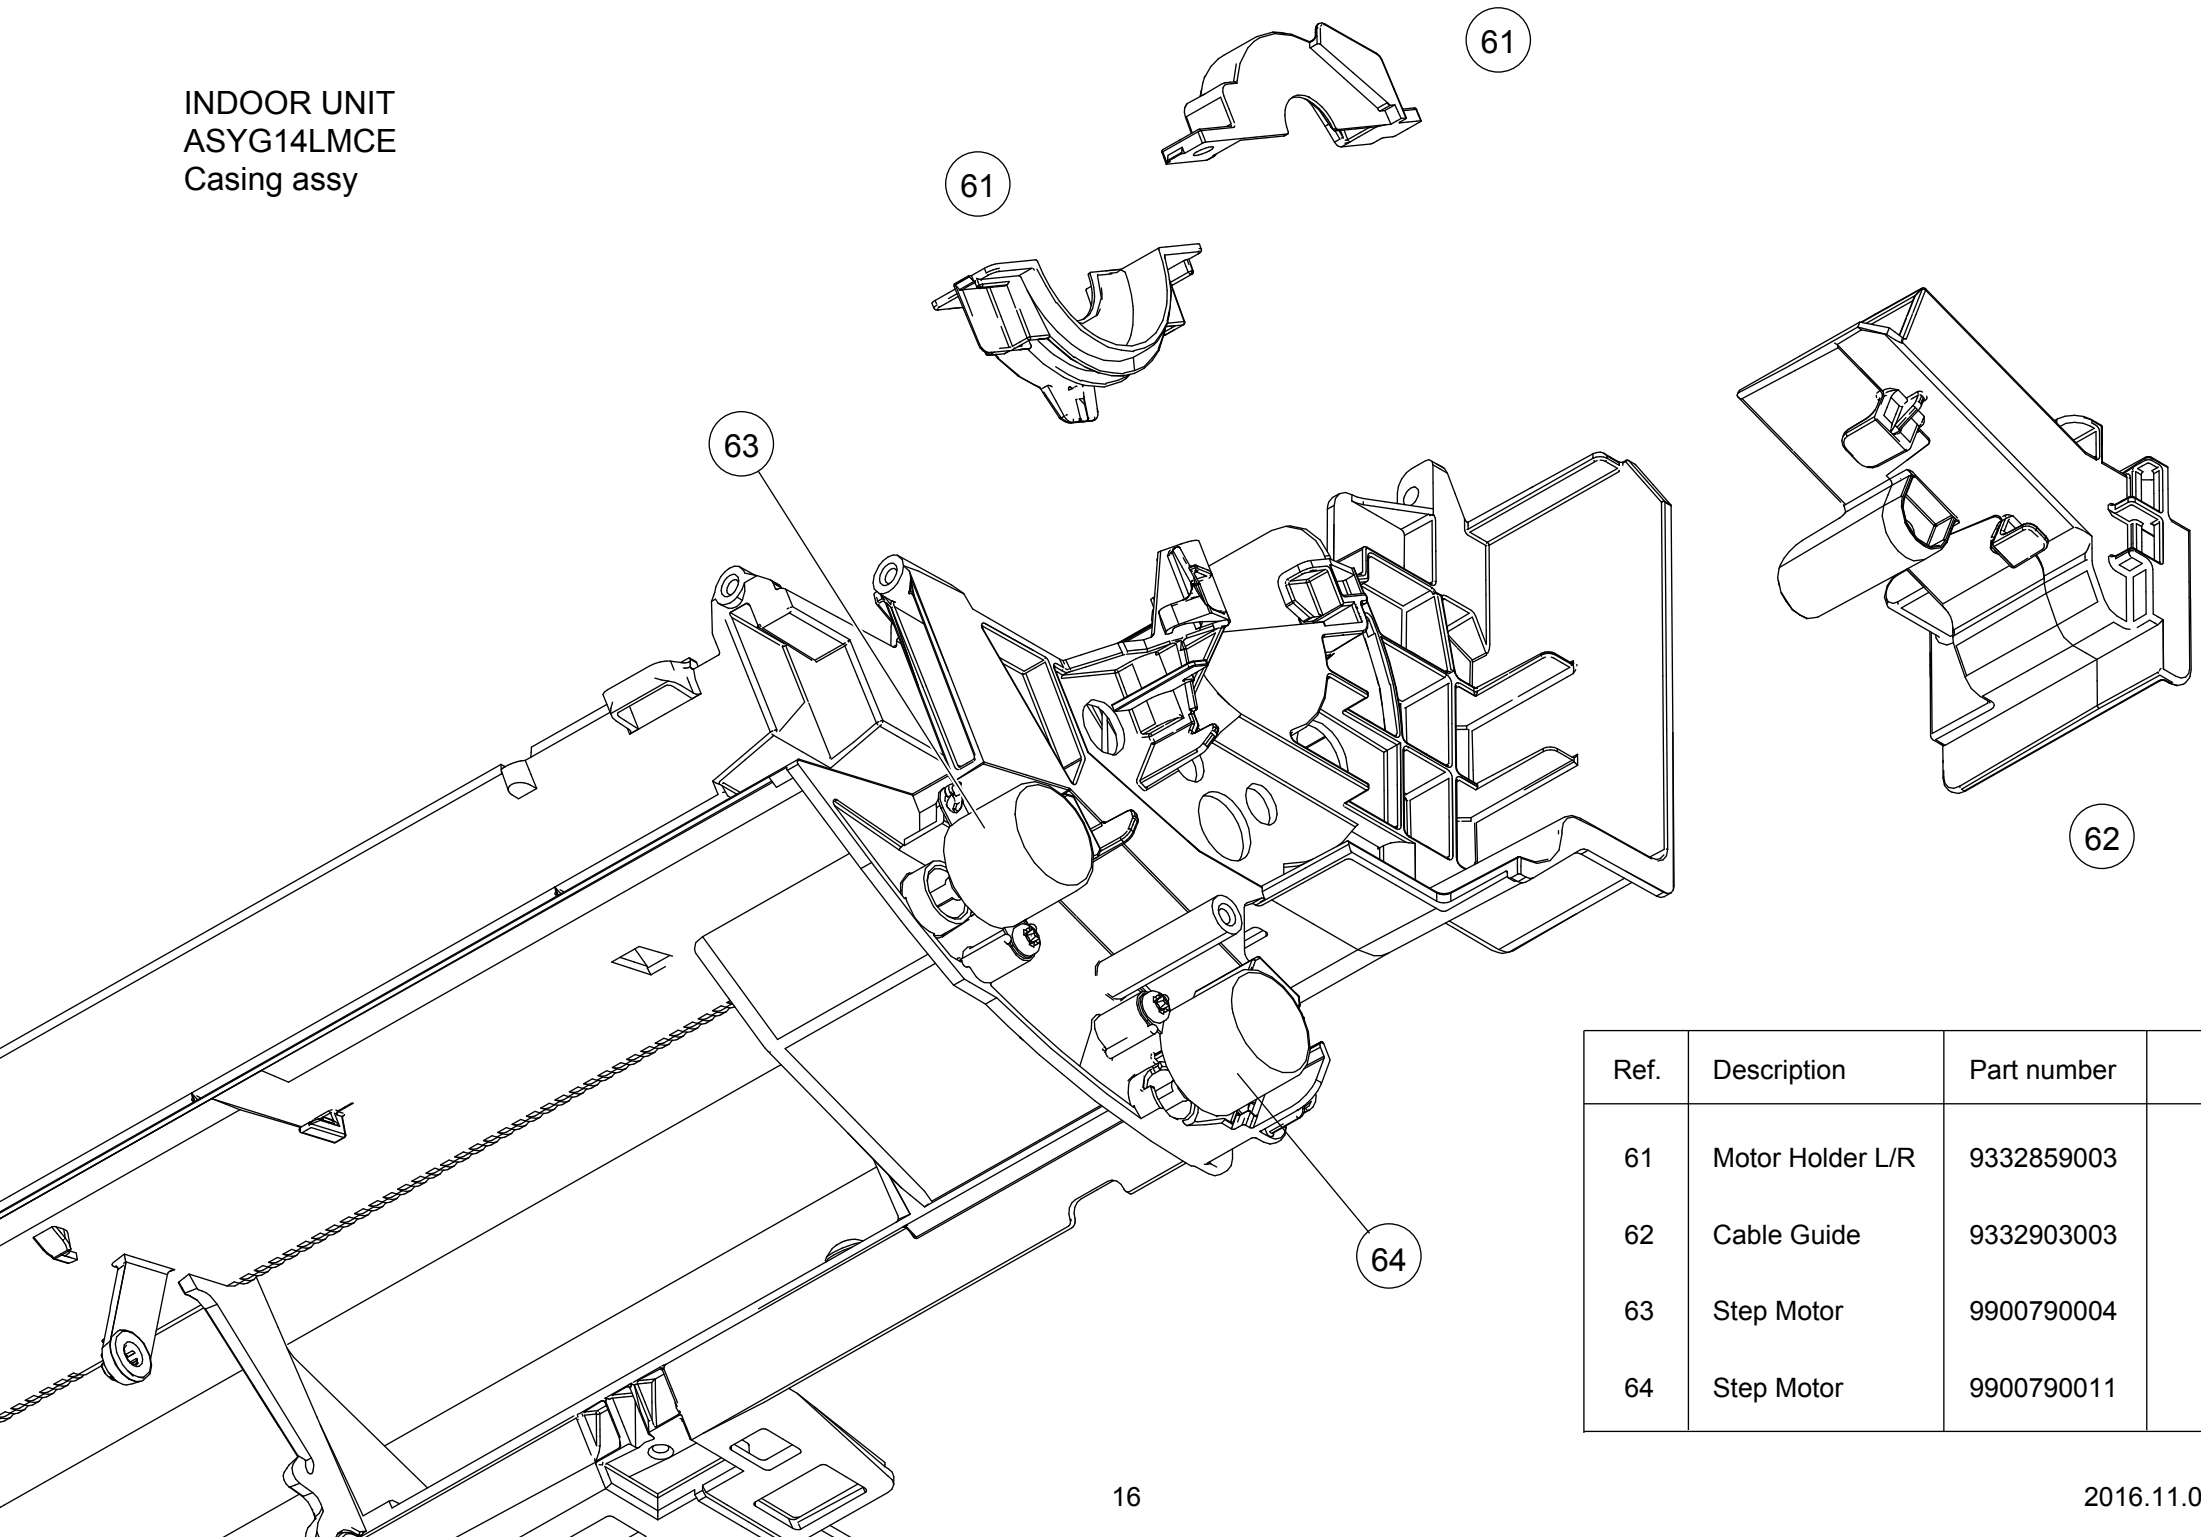

INDOOR UNIT
ASYG14LMCE
Casing assy

Ref.	Description	Part number
61	Motor Holder L/R	9332859003
62	Cable Guide	9332903003
63	Step Motor	9900790004
64	Step Motor	9900790011