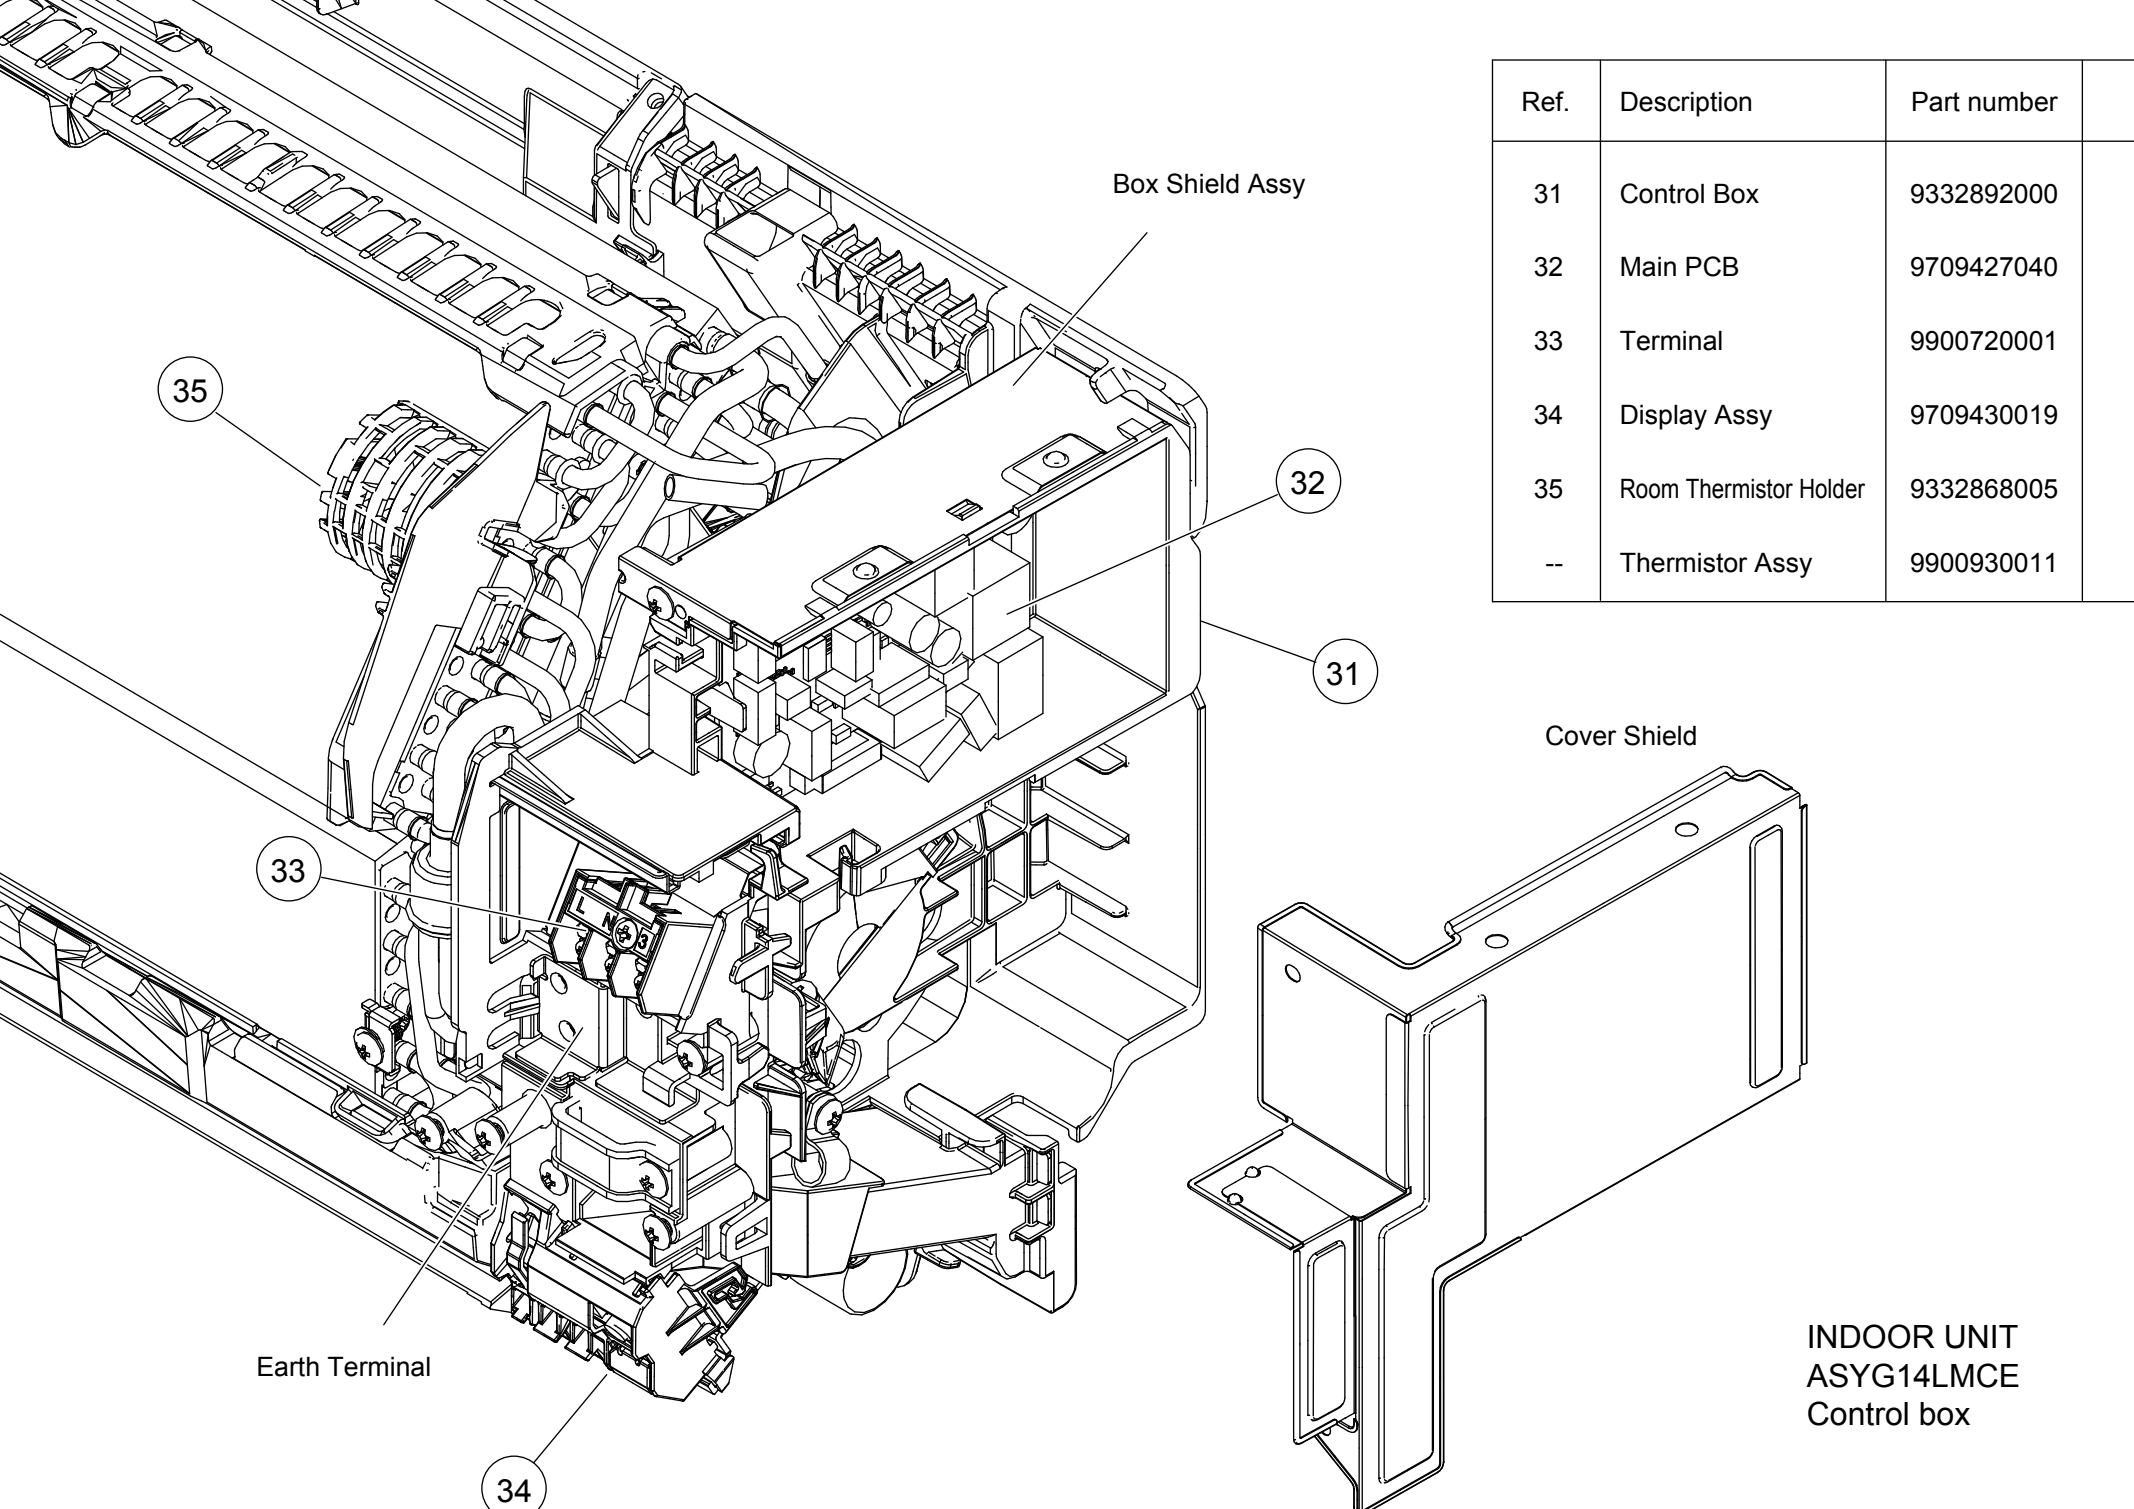

# PARTS

INDOOR UNIT  
ASYG14LMCE

Ref.	Description	Part number
1	Remote Control	9319208008
2	Remote Control Holder	9318912005
3	Bracket Panel	9332882025
4	Electric Filter Holder	9332911008
5	Air Clean Filter Assy	9317250009
6	Air Filter	9332875010
7	Screw Cap	9309002074

INDOOR UNIT  
ASYG14LMCE

Ref.	Description	Part number
11	Wire Cover	9333504018
12	Louver Assy	9333353043
13	Diffuser Assy	9332998085
14	Front Panel Sub Assy (FUJITSU)	9333525051

INDOOR UNIT  
 ASYG14LMCE  
 Front panel sub assy

Ref.	Description	Part number
31	Control Box	9332892000
32	Main PCB	9709427040
33	Terminal	9900720001
34	Display Assy	9709430019
35	Room Thermistor Holder	9332868005
--	Thermistor Assy	9900930011

INDOOR UNIT  
 ASYG14LMCE  
 Evaporator  
 Fan