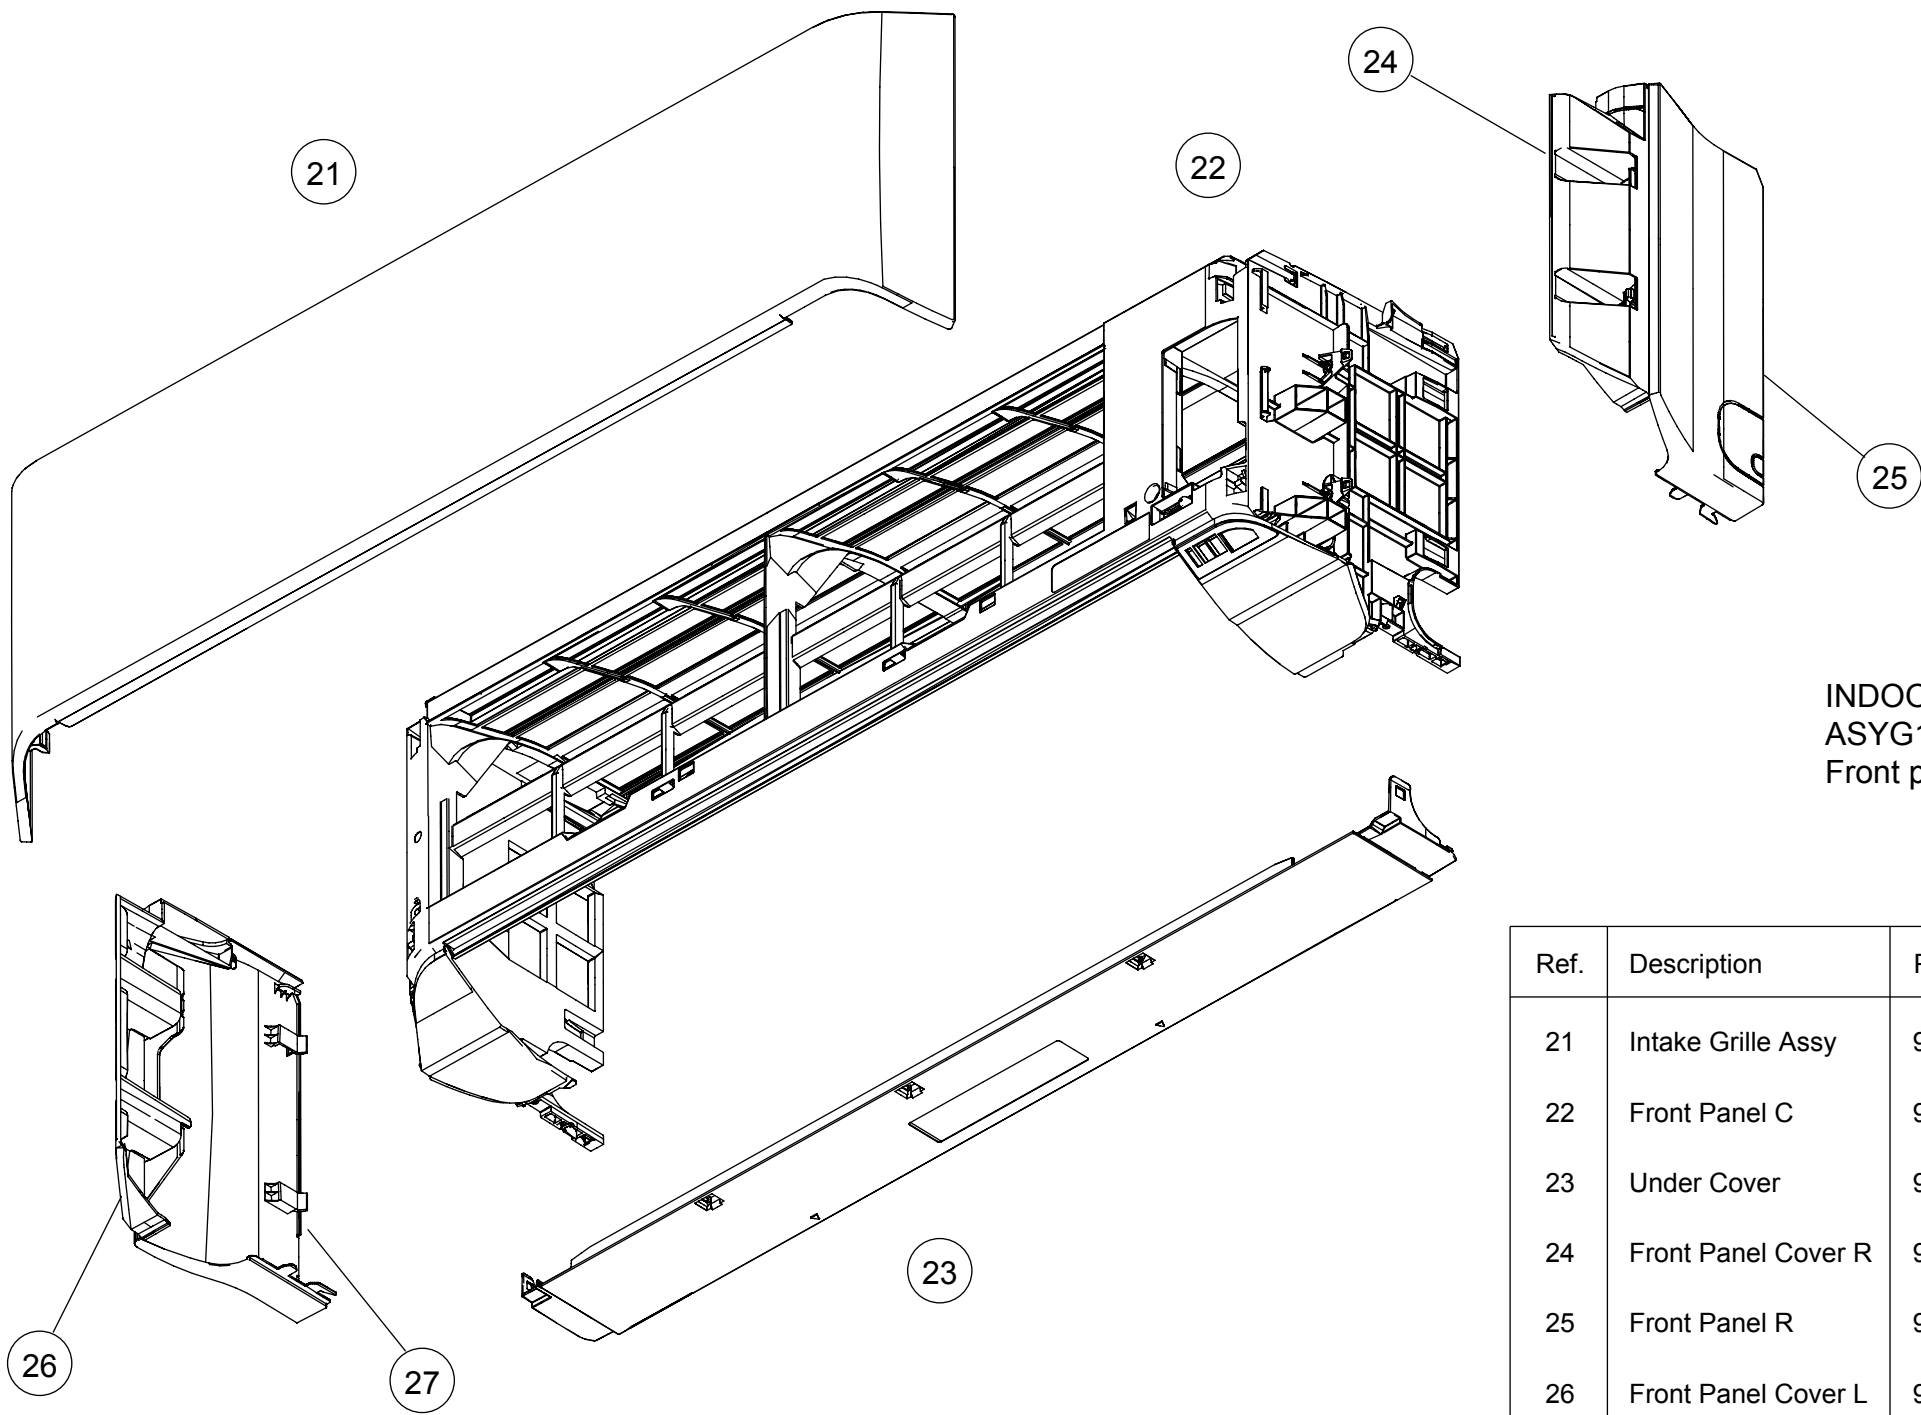

# PARTS

INDOOR UNIT  
ASYG14LMCE

Ref.	Description	Part number
1	Remote Control	9319208008
2	Remote Control Holder	9318912005
3	Bracket Panel	9332882025
4	Electric Filter Holder	9332911008
5	Air Clean Filter Assy	9317250009
6	Air Filter	9332875010
7	Screw Cap	9309002074

INDOOR UNIT  
ASYG14LMCE

Ref.	Description	Part number
11	Wire Cover	9333504018
12	Louver Assy	9333353043
13	Diffuser Assy	9332998085
14	Front Panel Sub Assy (FUJITSU)	9333525051

INDOOR UNIT  
 ASYG14LMCE  
 Front panel sub assy

Ref.	Description	Part number
21	Intake Grille Assy	9333526010
22	Front Panel C	9333497020
23	Under Cover	9333503011
24	Front Panel Cover R	9333502014
25	Front Panel R	9333500003
26	Front Panel Cover L	9333501017
27	Front Panel L	9333499000

Ref.	Description	Part number
31	Control Box	9332892000
32	Main PCB	9709427040
33	Terminal	9900720001
34	Display Assy	9709430019
35	Room Thermistor Holder	9332868005
--	Thermistor Assy	9900930011

INDOOR UNIT  
 ASYG14LMCE  
 Evaporator  
 Fan