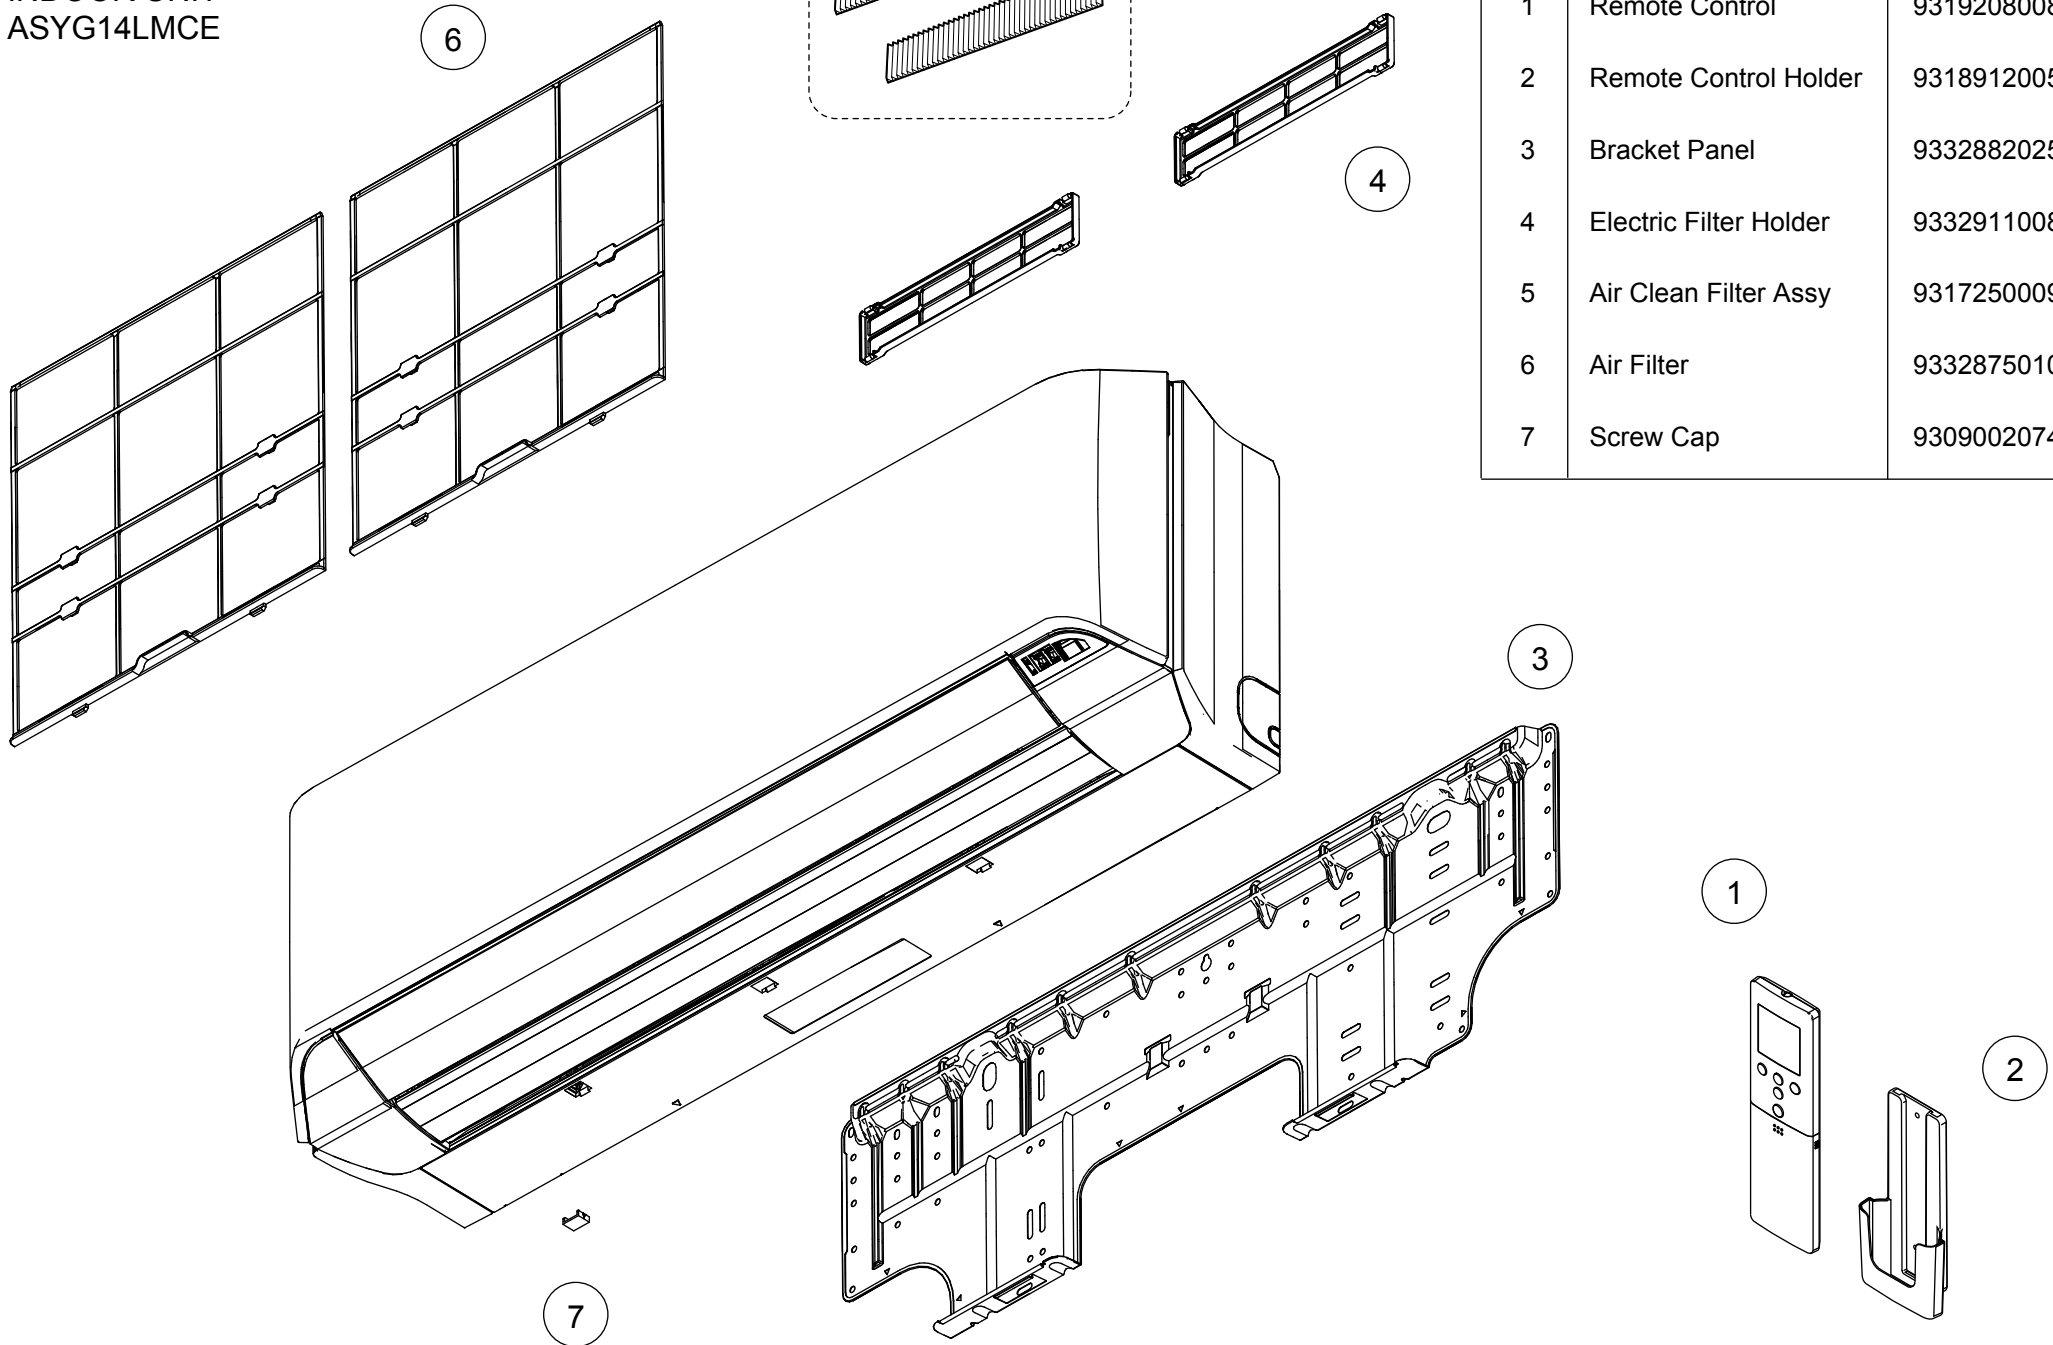

# PARTS

INDOOR UNIT  
ASYG14LMCE

Ref.	Description	Part number
1	Remote Control	9319208008
2	Remote Control Holder	9318912005
3	Bracket Panel	9332882025
4	Electric Filter Holder	9332911008
5	Air Clean Filter Assy	9317250009
6	Air Filter	9332875010
7	Screw Cap	9309002074

INDOOR UNIT  
ASYG14LMCE

Ref.	Description	Part number
11	Wire Cover	9333504018
12	Louver Assy	9333353043
13	Diffuser Assy	9332998085
14	Front Panel Sub Assy (FUJITSU)	9333525051

INDOOR UNIT  
 ASYG14LMCE  
 Front panel sub assy