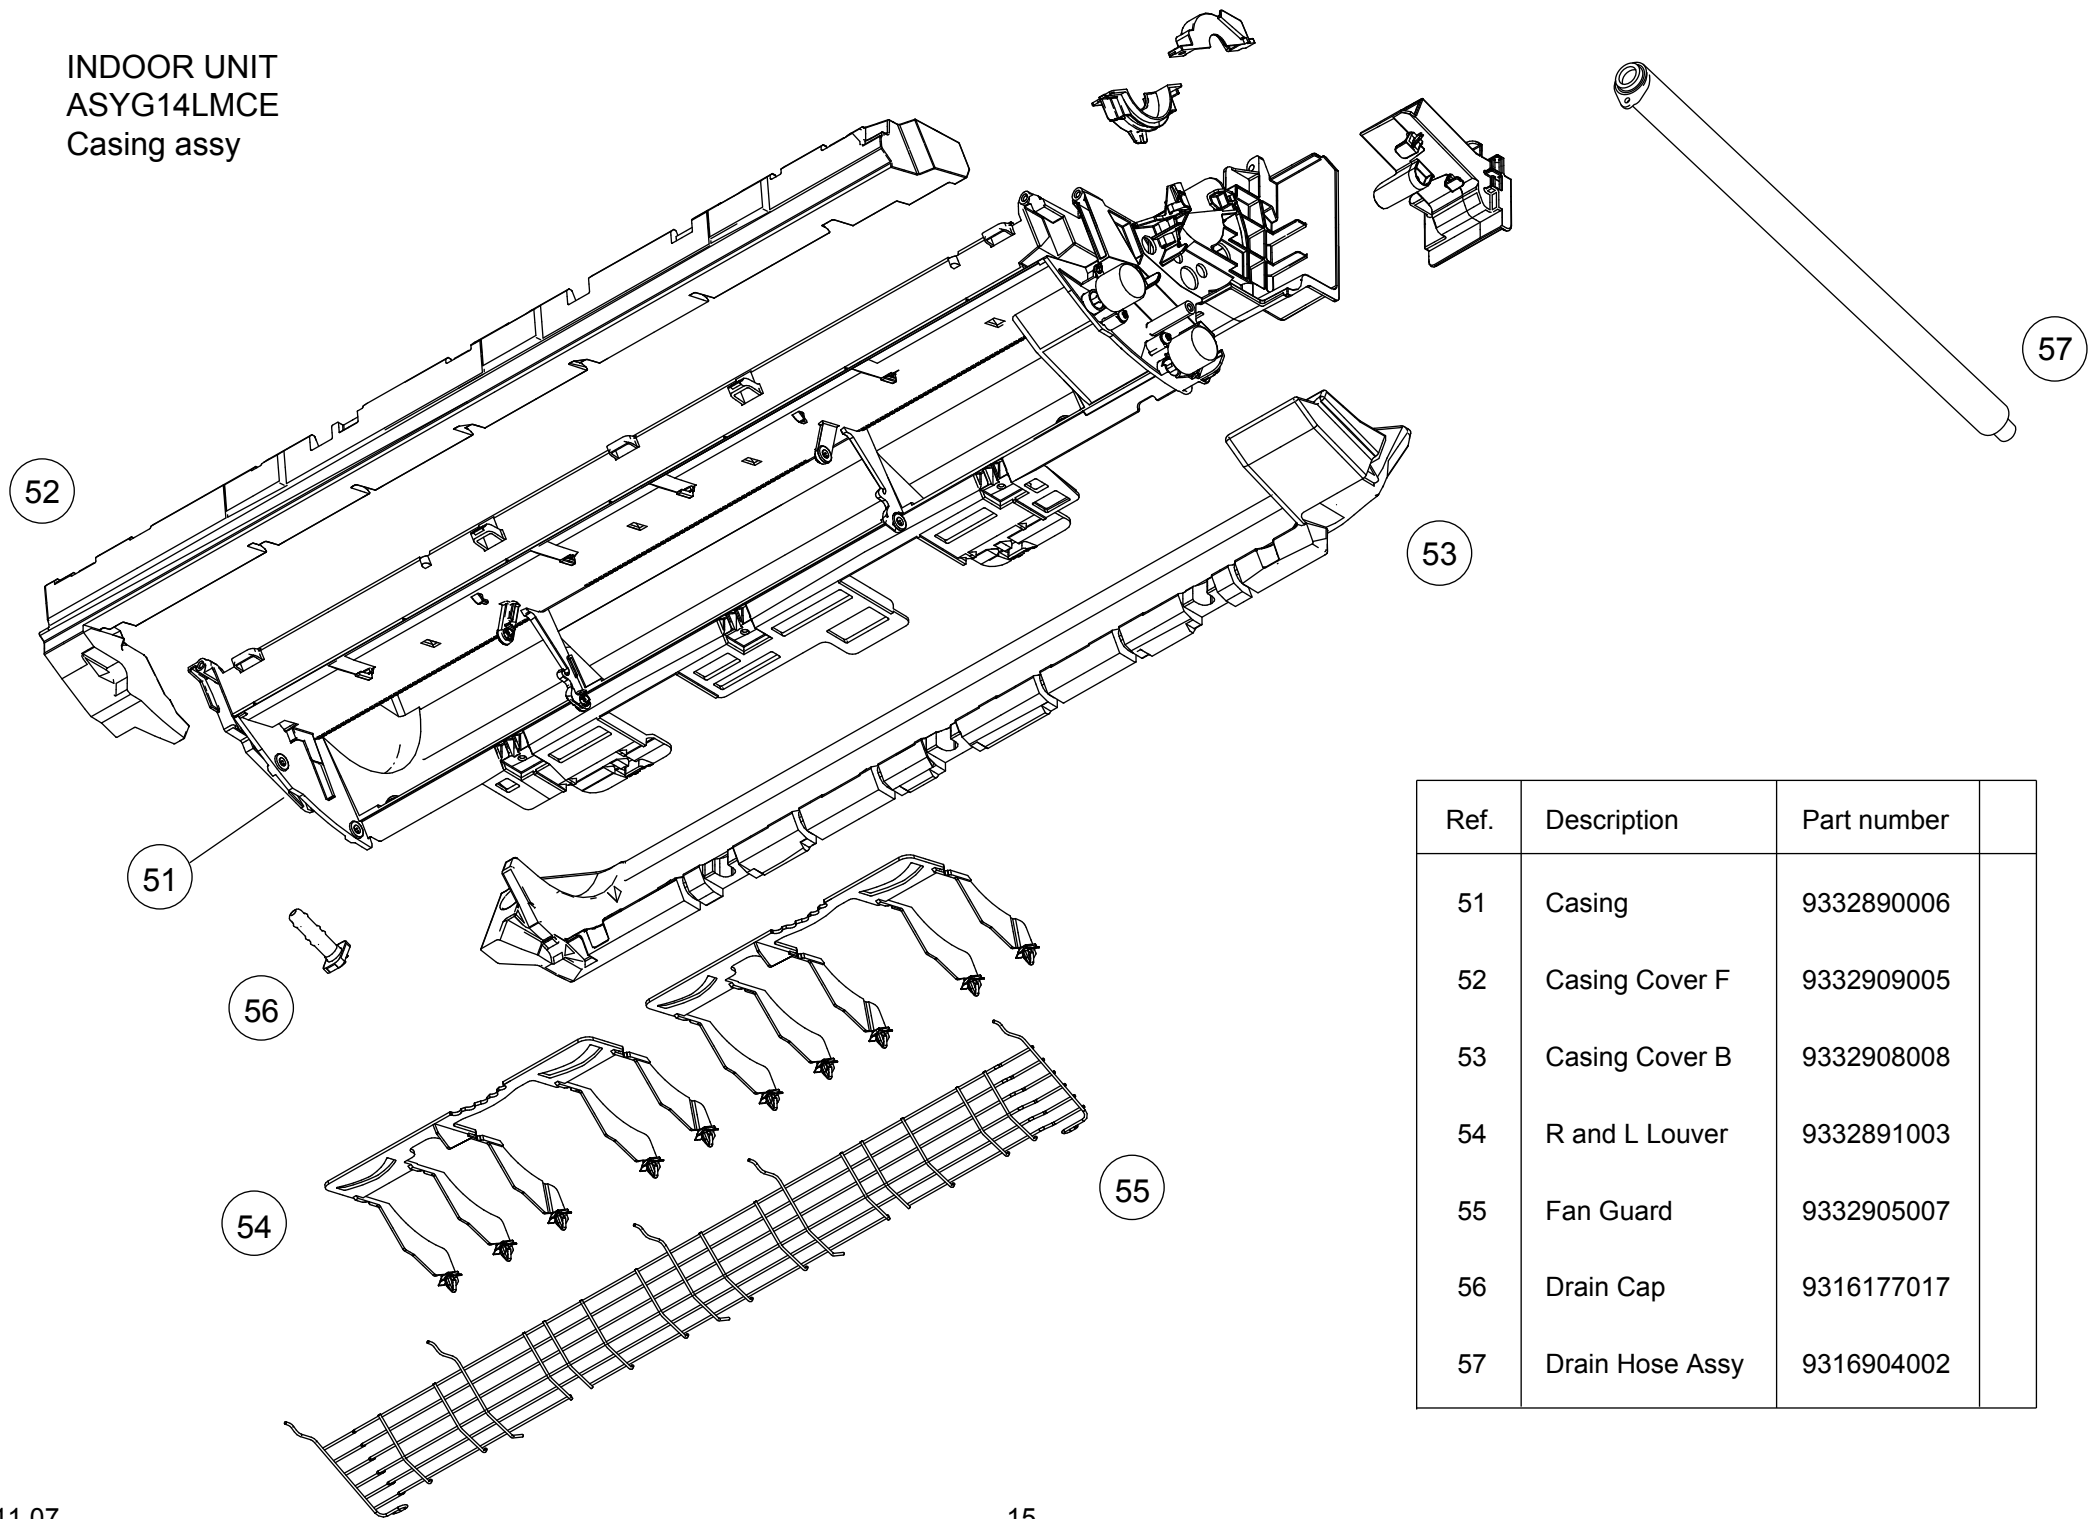

INDOOR UNIT
ASYG14LMCE
Casing assy

Ref.	Description	Part number	
51	Casing	9332890006	
52	Casing Cover F	9332909005	
53	Casing Cover B	9332908008	
54	R and L Louver	9332891003	
55	Fan Guard	9332905007	
56	Drain Cap	9316177017	
57	Drain Hose Assy	9316904002