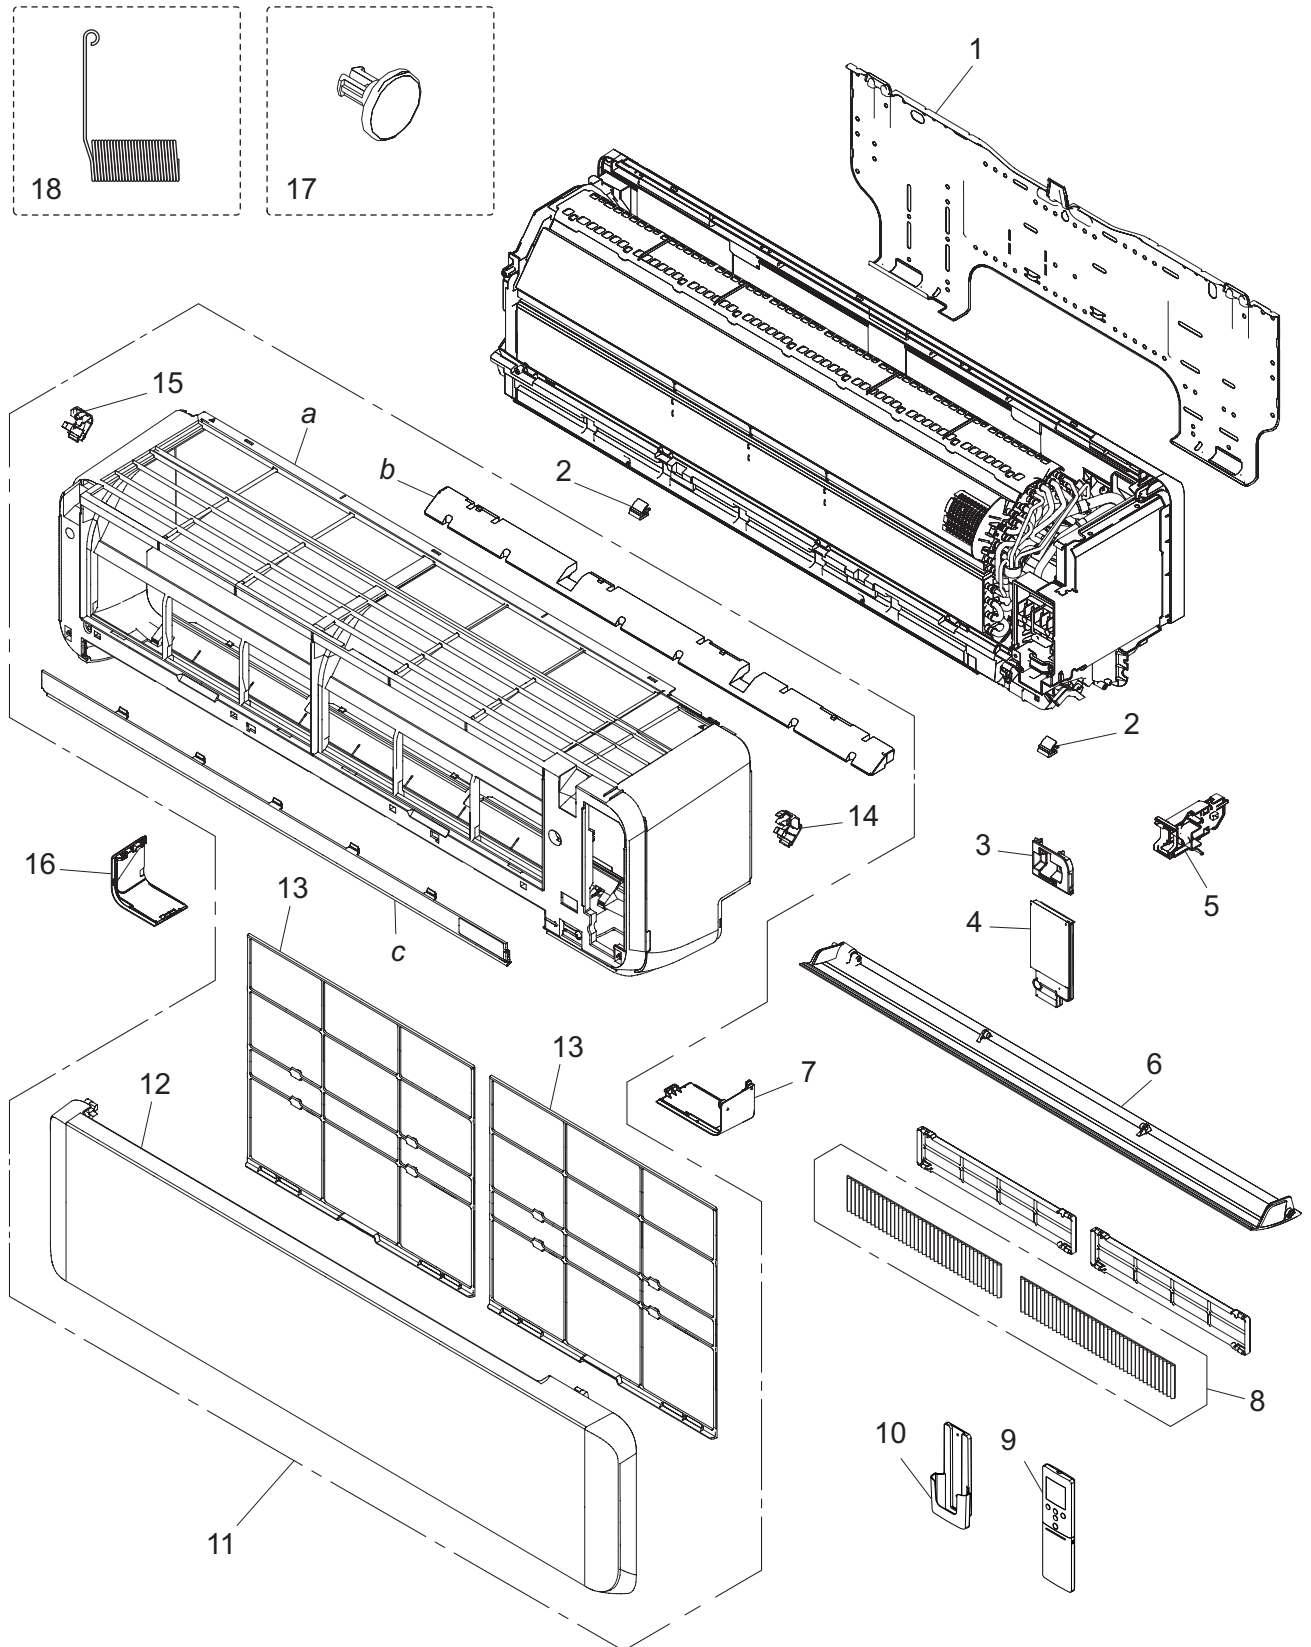

2. Indoor unit parts list

2-1. Models: ASYG18KMTE and ASYG24KMTE

■ Exterior parts

TECHNICAL DATA
AND PARTS LIST

TECHNICAL DATA
AND PARTS LIST

Item no.	Part no.	Part name	Service part
1	9388158013	Bracket panel	◆
2	9387476002	Screw cap	◆
3	9383729027	Wire cover assy B	◆
4	9387597066	Wire cover assy	◆
5	9383765056	WLAN adapter holder assy	◆
6	9387479010	Louver assy (Up/Down)	◆
7	9323342040	Under cover R	◆
8	9317250009	Air cleaning filter assy	◆
9	9332438697	Wireless remote controller	◆
10	9318912005	Remote controller holder	◆
11	9384977045	Front panel total assy	◆
12	9387756067	Intake grille assy	◆
13	9323340008	Air filter	◆
14	9333719009	Grille clamper L	◆
15	9333704005	Grille clamper R	◆
16	9323341043	Under cover L	◆
17	9333608006	Bush	◆
18	9383730030	Louver spring	◆
<i>a</i>	—	Front panel	—
<i>b</i>	—	Panel cover	—
<i>c</i>	—	Front panel B	—

Chassis

TECHNICAL DATA
AND PARTS LIST

TECHNICAL DATA
AND PARTS LIST

Item no.	Part no.	Part name	Service part
50	9383735196	Evaporator total assy	◆
51	9387467000	Room thermistor holder	◆
52	9901013010	Terminal 3P	◆
53	9711732330	Main PCB (18 model)	◆
	9711732354	Main PCB (24 model)	◆
54	9900627041	Thermistor assy	◆
55	9711146052	Display assy	◆
56	9711147011	Indicator PCB	◆
57	9387587159	Base assy	◆
58	9388150000	Pipe bracket A	◆
59	9388155005	Under cover C	◆
60	9388182001	Screw cap	◆
61	9384500007	Motor case sub assy	◆
62	9383565007	Pipe bracket	◆
63	9603631000	DC fan motor	◆
64	9387713015	Motor cover assy	◆
65	9387488012	Cable guide	◆
66	9387714012	Gear case assy	◆
67	9901011016	Stepping motor	◆
68	9383728006	R and L louver SPM assy	◆
69	9901011023	Stepping motor	◆
70	9387590142	Drain pan total assy	◆
71	9316177017	Drain cap	◆
72	9316904002	Drain hose assy	◆
73	9333628004	Bearing D assy	◆
74	9387055054	Crossflow fan assy	◆
—	9901010071	Wire with connector (USB adapter connection)	◆
<i>a</i>	—	Control box	—
<i>b</i>	—	Control cover	—
<i>c</i>	—	Display case	—