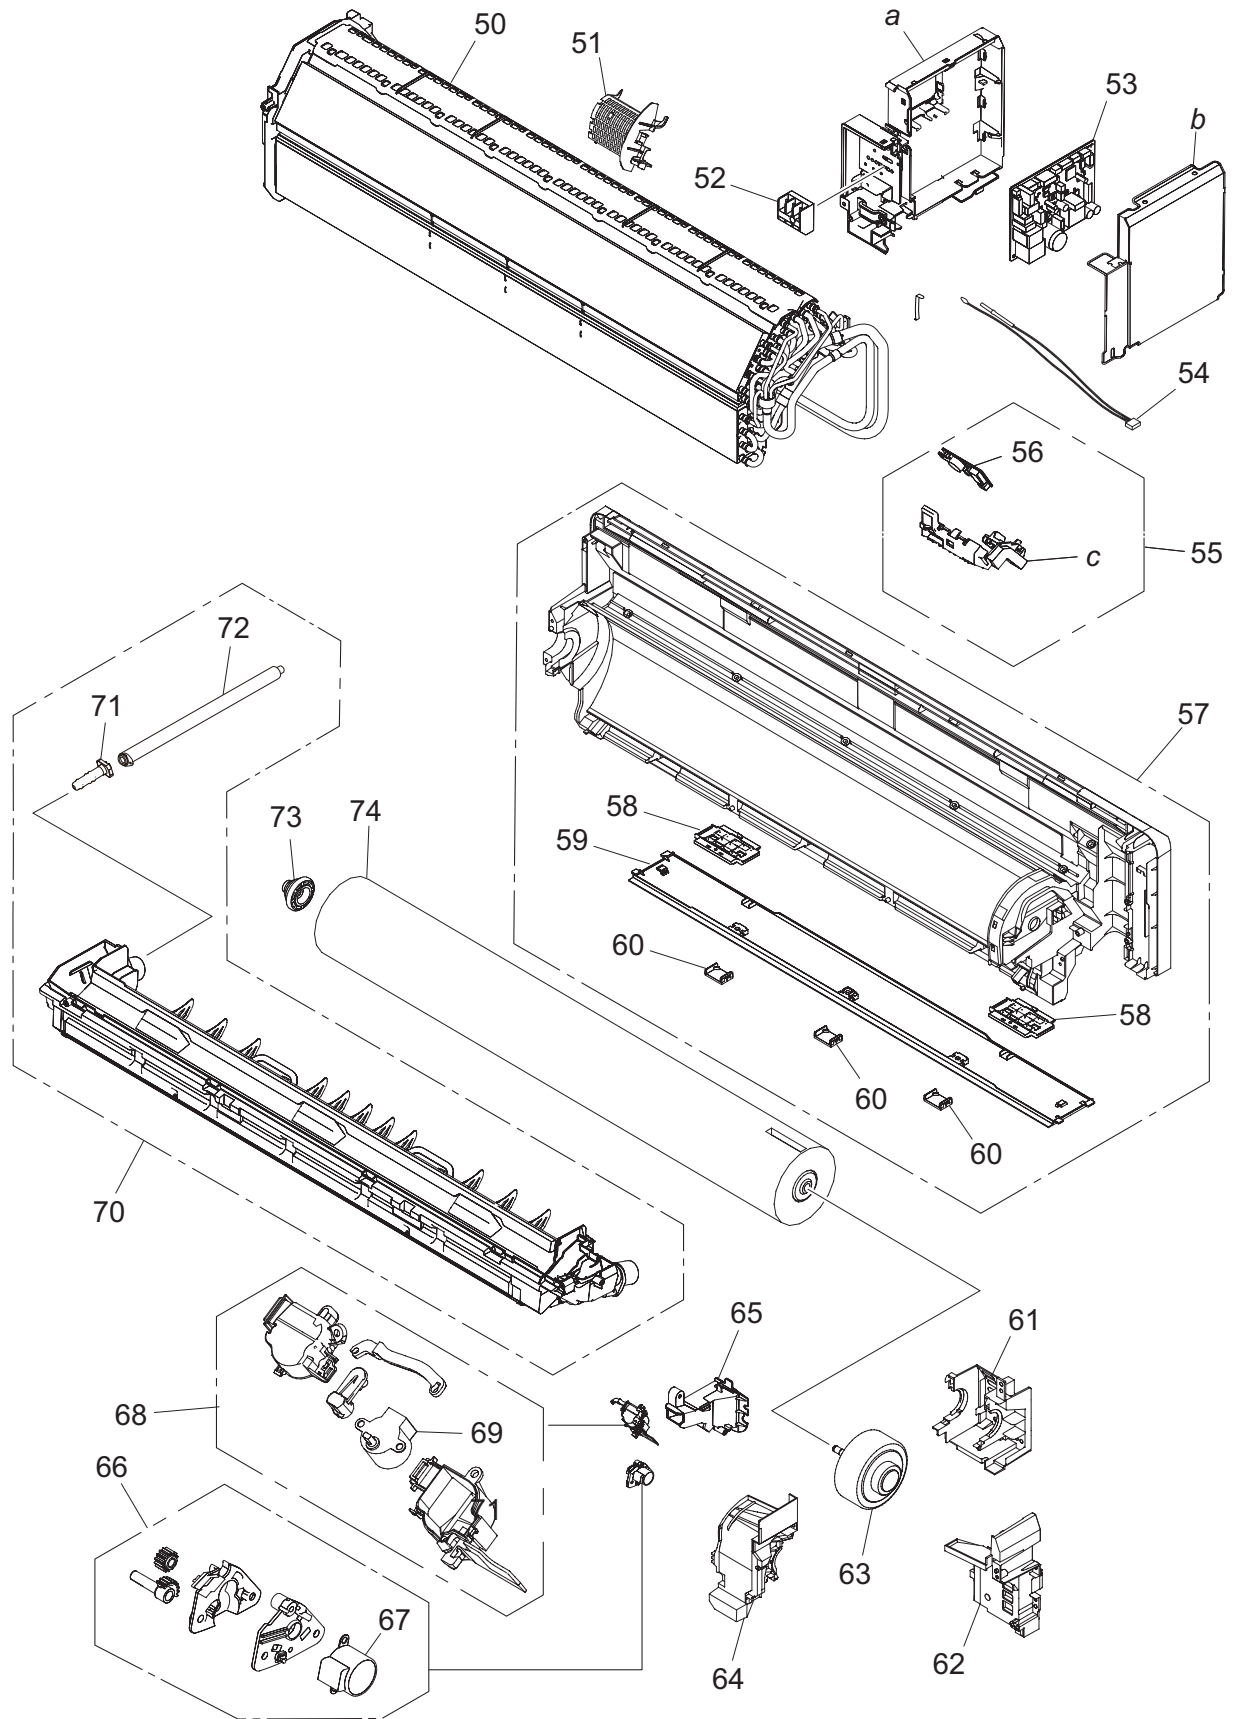

2. Indoor unit parts list

2-1. Models: ASYG18KMTE and ASYG24KMTE

■ Exterior parts

TECHNICAL DATA
AND PARTS LIST

TECHNICAL DATA
AND PARTS LIST

Item no.	Part no.	Part name	Service part
1	9388158013	Bracket panel	◆
2	9387476002	Screw cap	◆
3	9383729027	Wire cover assy B	◆
4	9387597066	Wire cover assy	◆
5	9383765056	WLAN adapter holder assy	◆
6	9387479010	Louver assy (Up/Down)	◆
7	9323342040	Under cover R	◆
8	9317250009	Air cleaning filter assy	◆
9	9332438697	Wireless remote controller	◆
10	9318912005	Remote controller holder	◆
11	9384977045	Front panel total assy	◆
12	9387756067	Intake grille assy	◆
13	9323340008	Air filter	◆
14	9333719009	Grille clamper L	◆
15	9333704005	Grille clamper R	◆
16	9323341043	Under cover L	◆
17	9333608006	Bush	◆
18	9383730030	Louver spring	◆
<i>a</i>	—	Front panel	—
<i>b</i>	—	Panel cover	—
<i>c</i>	—	Front panel B	—

Chassis

TECHNICAL DATA
AND PARTS LIST

TECHNICAL DATA
AND PARTS LIST

Item no.	Part no.	Part name	Service part
50	9383735196	Evaporator total assy	◆
51	9387467000	Room thermistor holder	◆
52	9901013010	Terminal 3P	◆
53	9711732330	Main PCB (18 model)	◆
	9711732354	Main PCB (24 model)	◆
54	9900627041	Thermistor assy	◆
55	9711146052	Display assy	◆
56	9711147011	Indicator PCB	◆
57	9387587159	Base assy	◆
58	9388150000	Pipe bracket A	◆
59	9388155005	Under cover C	◆
60	9388182001	Screw cap	◆
61	9384500007	Motor case sub assy	◆
62	9383565007	Pipe bracket	◆
63	9603631000	DC fan motor	◆
64	9387713015	Motor cover assy	◆
65	9387488012	Cable guide	◆
66	9387714012	Gear case assy	◆
67	9901011016	Stepping motor	◆
68	9383728006	R and L louver SPM assy	◆
69	9901011023	Stepping motor	◆
70	9387590142	Drain pan total assy	◆
71	9316177017	Drain cap	◆
72	9316904002	Drain hose assy	◆
73	9333628004	Bearing D assy	◆
74	9387055054	Crossflow fan assy	◆
—	9901010071	Wire with connector (USB adapter connection)	◆
<i>a</i>	—	Control box	—
<i>b</i>	—	Control cover	—
<i>c</i>	—	Display case	—