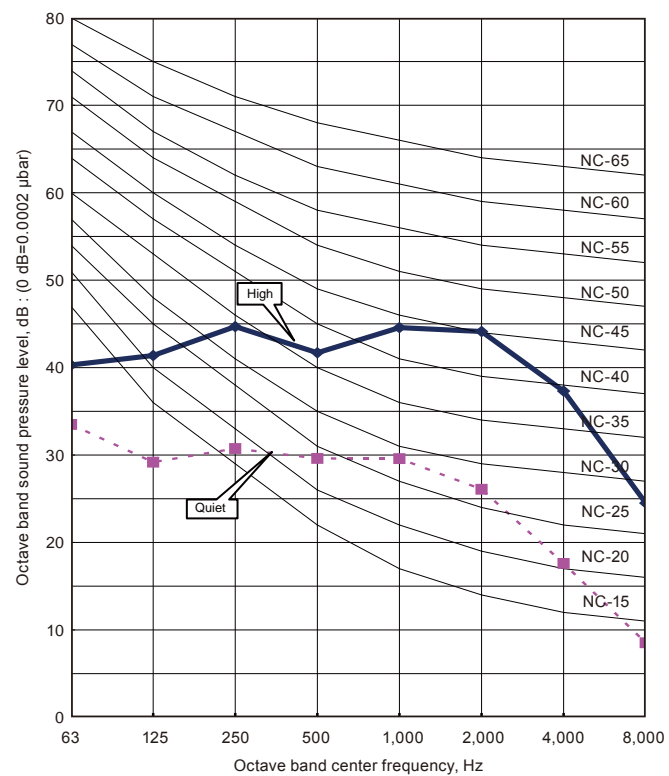

8. OPERATION NOISE

8-1. NOISE LEVEL CURVE

MODEL: AS*G18LF

● Cooling

● Heating

MODEL: AS*G24LF

● Cooling

● Heating

MODEL: AS*G30LF

● Cooling

● Heating

8-2. SOUND LEVEL CHECK POINT