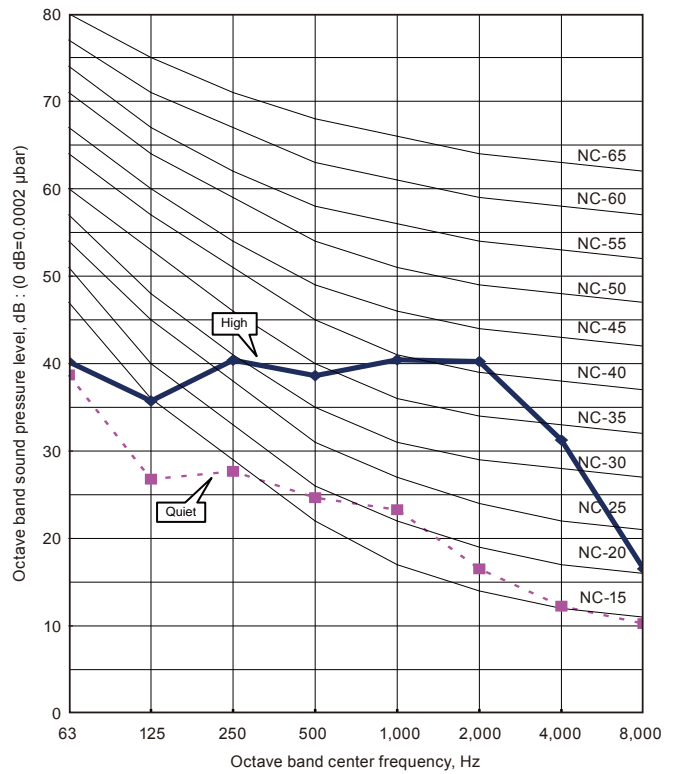

8. OPERATION NOISE

8-1. NOISE LEVEL CURVE

MODEL: AS*G18LF

● Cooling

● Heating

MODEL: AS*G24LF

● Cooling

● Heating

MODEL: AS*G30LF

● Cooling

● Heating

8-2. SOUND LEVEL CHECK POINT