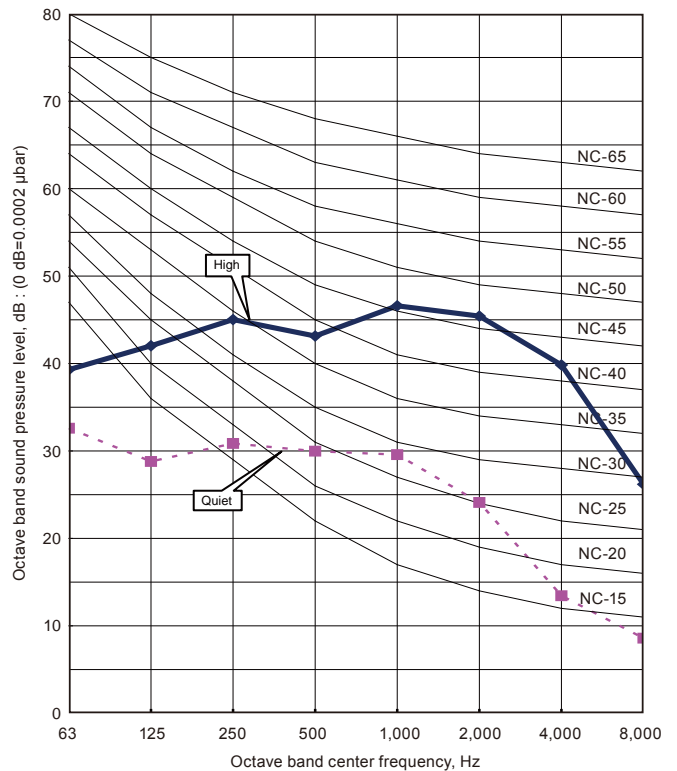

8. OPERATION NOISE

8-1. NOISE LEVEL CURVE

MODEL: AS*G18LF

● Cooling

● Heating

MODEL: AS*G24LF

● Cooling

● Heating

MODEL: AS*G30LF

● Cooling

● Heating

8-2. SOUND LEVEL CHECK POINT