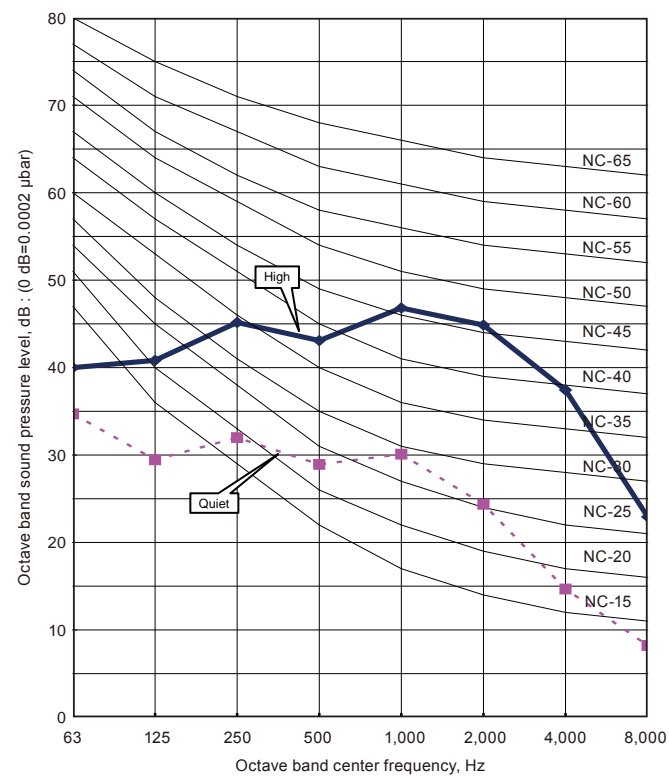

8. OPERATION NOISE

8-1. NOISE LEVEL CURVE

MODEL: AS*G18LF

● Cooling

● Heating

MODEL: AS*G24LF

● Cooling

● Heating

MODEL: AS*G30LF

● Cooling

● Heating

8-2. SOUND LEVEL CHECK POINT