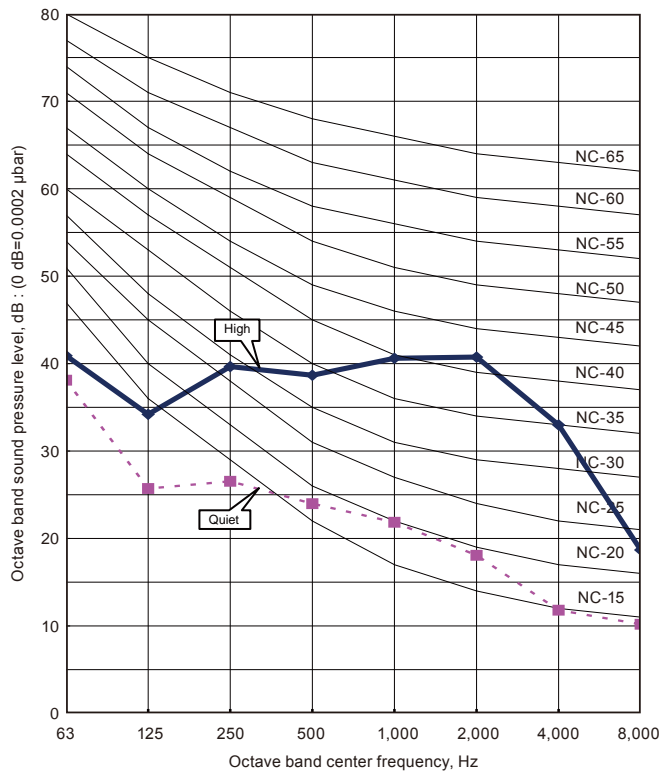

8. OPERATION NOISE

8-1. NOISE LEVEL CURVE

MODEL: AS*G18LF

● Cooling

● Heating

MODEL: AS*G24LF

● Cooling

● Heating

MODEL: AS*G30LF

● Cooling

● Heating

8-2. SOUND LEVEL CHECK POINT