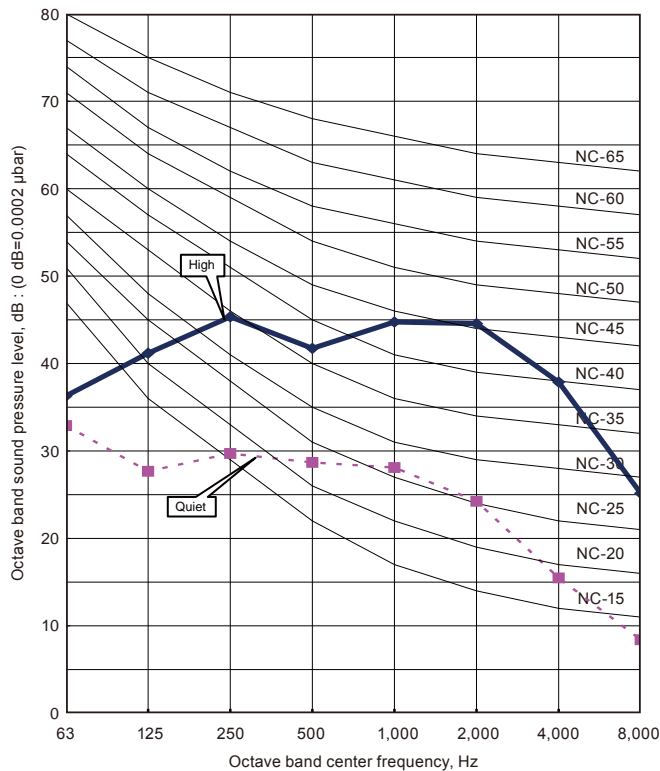

8. OPERATION NOISE

8-1. NOISE LEVEL CURVE

MODEL: AS*G18LF

● Cooling

● Heating

MODEL: AS*G24LF

● Cooling

● Heating

MODEL: AS*G30LF

● Cooling

● Heating

8-2. SOUND LEVEL CHECK POINT