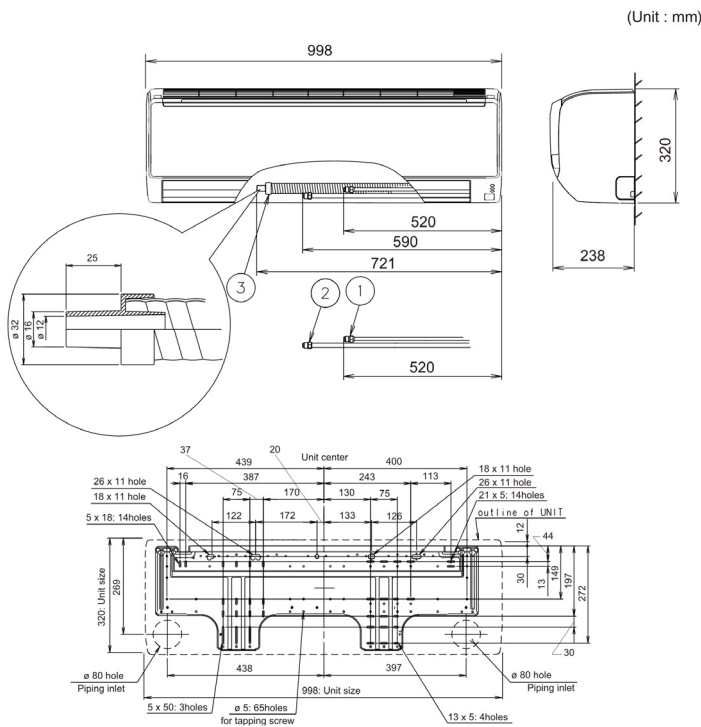

ASYG18LFCA

Please visit our webstore for full product and technical documentation 

Unit Type	Wall Mounted
Remote Controller	IR Included
Nominal Cooling Capacity (kW)	5.2
Nominal Heating Capacity (kW)	6.3
Height (mm)	320
Width (mm)	998
Depth (mm)	238
Weight (kg)	14
Airflow Rate - Cooling - High (m ³ /h)	900
Airflow Rate - Heating - High (m ³ /h)	900
Sound Pressure Level - Cooling - High (dB(A))	43
Sound Pressure Level - Cooling - Low (dB(A))	26
Sound Pressure Level - Heating - High (dB(A))	42
Sound Pressure Level - Heating - Low (dB(A))	25
Sound Power Level - Cooling - High (dB(A))	58
Sound Power Level - Heating - High (dB(A))	58
Moisture Removal (l/h)	2.6
Refrigerant Type (Global Warming Potential)	R410A (2,088)
Liquid Pipe Size	1/4"
Gas Pipe Size	1/2"
Unit Power Supply	From Outdoor Unit

Document Downloads

- [Airflow - Fan Curve](#)
- [Controls & Accessories](#)
- [Dimensional Drawing](#)
- [Electrical Characteristics](#)
- [Function Settings](#)
- [Inputs & Outputs](#)
- [Installation Manual](#)
- [Noise Curve](#)
- [Operation Manual](#)

- [Product Image](#)
- [Spare Parts List All Pages](#)
- [Specifications](#)
- [Wiring Diagram](#)

Related Items

- [AOYG45LBLA6](#) 12.5kW 6 Way Multi Outdoor Unit - R410A 1 Ph

*Specifications and design are subject to change without notice for further improvement.
 *Actual products' colors may be different from the colors shown in this printed material.