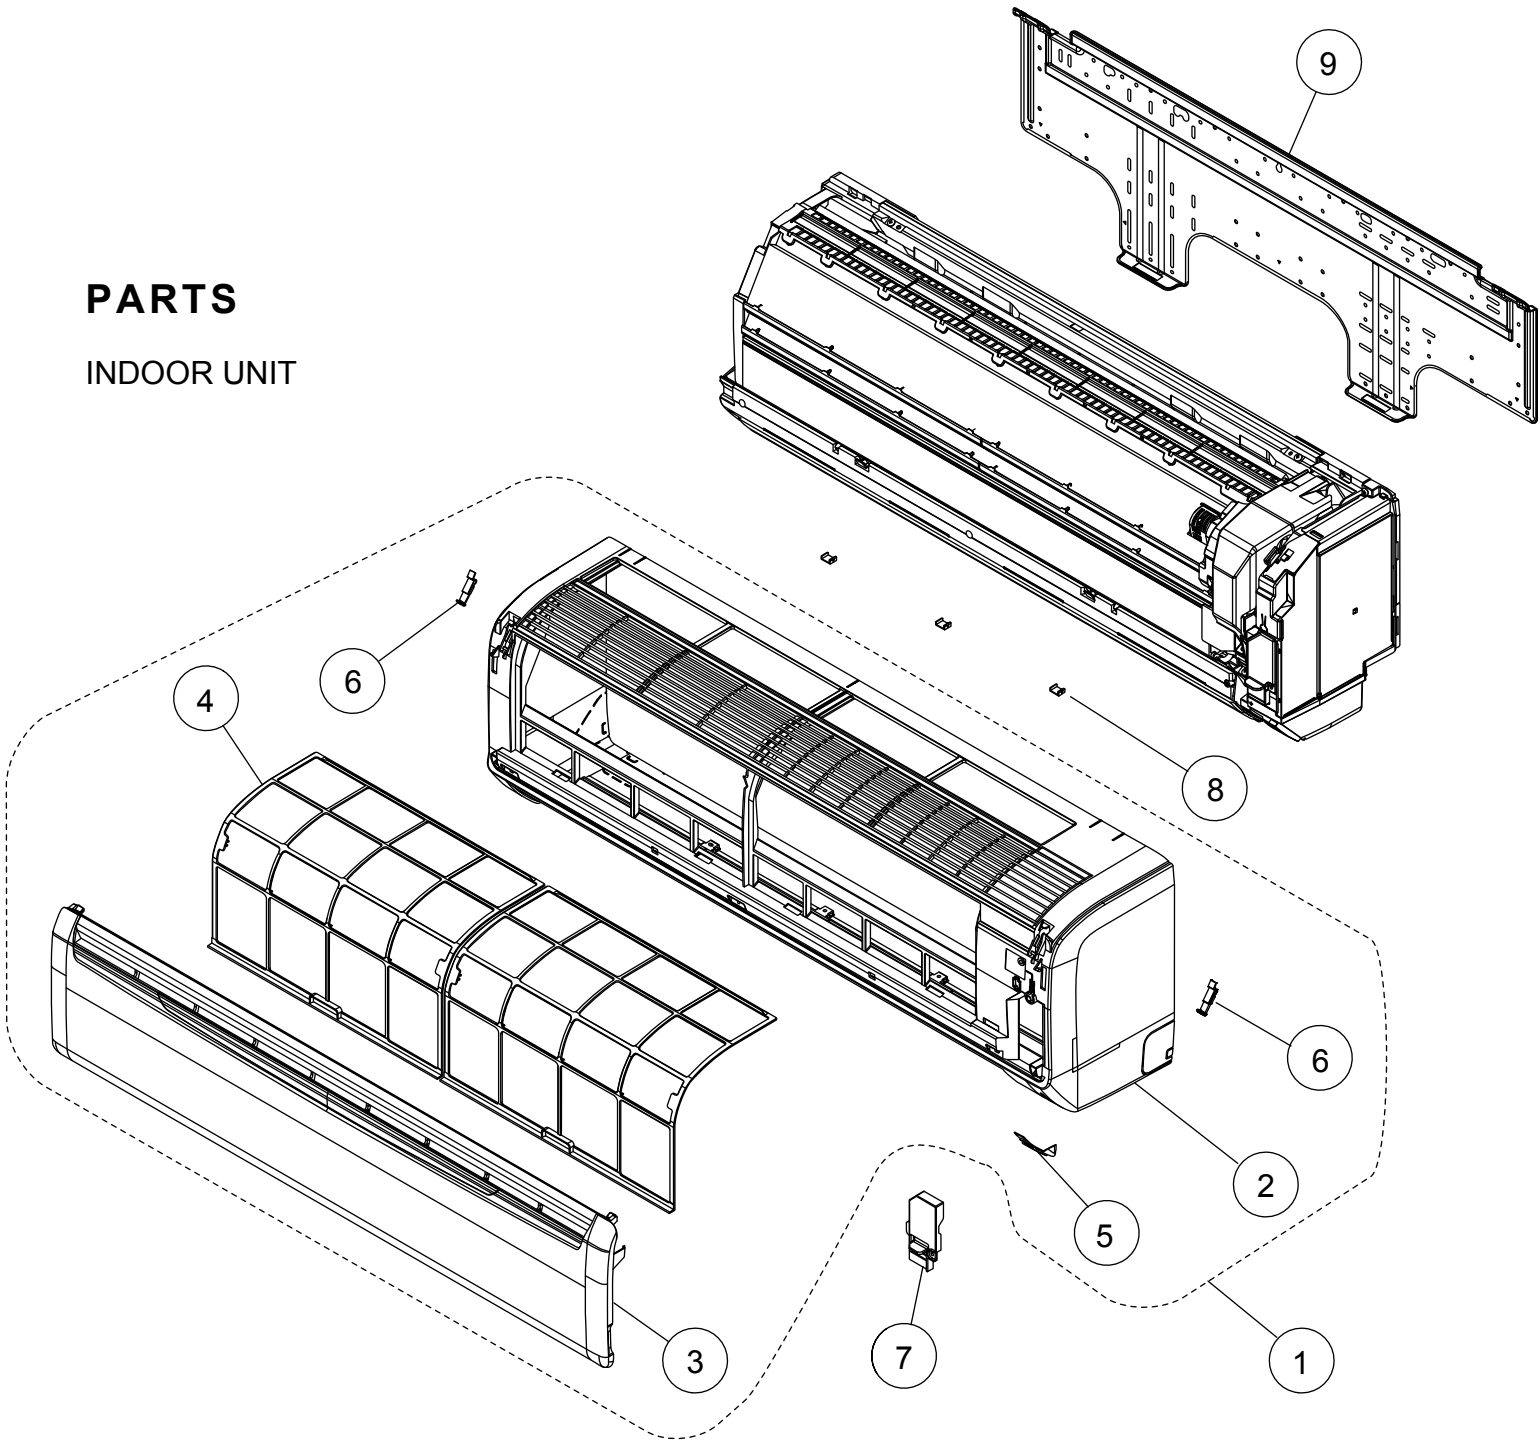

PARTS

INDOOR UNIT

10

11

Ref	Description	Parts number
1	Front Panel Total Assy	9318738001
2	Front Panel	9314991080
3	Intake Grille Assy	9385985049
4	Air Filter	9315014016
5	Receiver Window	9315010018
6	Clamper Grille	9306755010
7	Wire Clamper	9315015013
8	Cap (Screw)	9309002050
9	Bracket Panel	9315023018
10	Remote Control	9379219037
11	Remote Control Holder	9305642045
--	Air Clean Filter Assy	9315212016

INDOOR UNIT

Ref	Description	Parts number
21	Evaporator Total Assy	9315338075
22	Connection Pipe Assy	9315354020
23	Water Seal	9315251015
24	Evaporator Holder R	9314994012
25	Evaporator Holder L	9314995019
26	Rear Bracket	9315022011
27	Filter Guide	9315013019
28	Filter Guard	9315411013
29	Bearing C Assy	9306628017
30	Crossflow Fan Assy	9315024015
31	Holder (Room Thermistor)	9315252012
32	Pipe Thermistor	9900551018

INDOOR UNIT

Ref	Description	Parts number
41	Casing Assy	9315331038
42	Casing	9314993015
43	Casing Cover B	9315016010
44	Casing Cover L	9315017017
45	Casing Cover R	9315018014
46	Casing Cover F	9315019011
47	Drain Cap	9367677009
48	Drain Hose Assy	9315769015
49	Bush B	9312156016
50	Spacer B	9312441013

Ref	Description	Parts number
51	Louver U	9315000019
52	Louver Z	9315001016
53	Diffuser U	9315002013
54	Diffuser Z	9315003010
55	Spring C	9314142017
56	Pillar A	9315009012
57	Joint B	9315006011
58	R and L Louver	9311997016
-	Fan Guard	9305751051
-	Fan Guard Holder Right	9315814012
-	Fan Guard Holder Left	9315815019