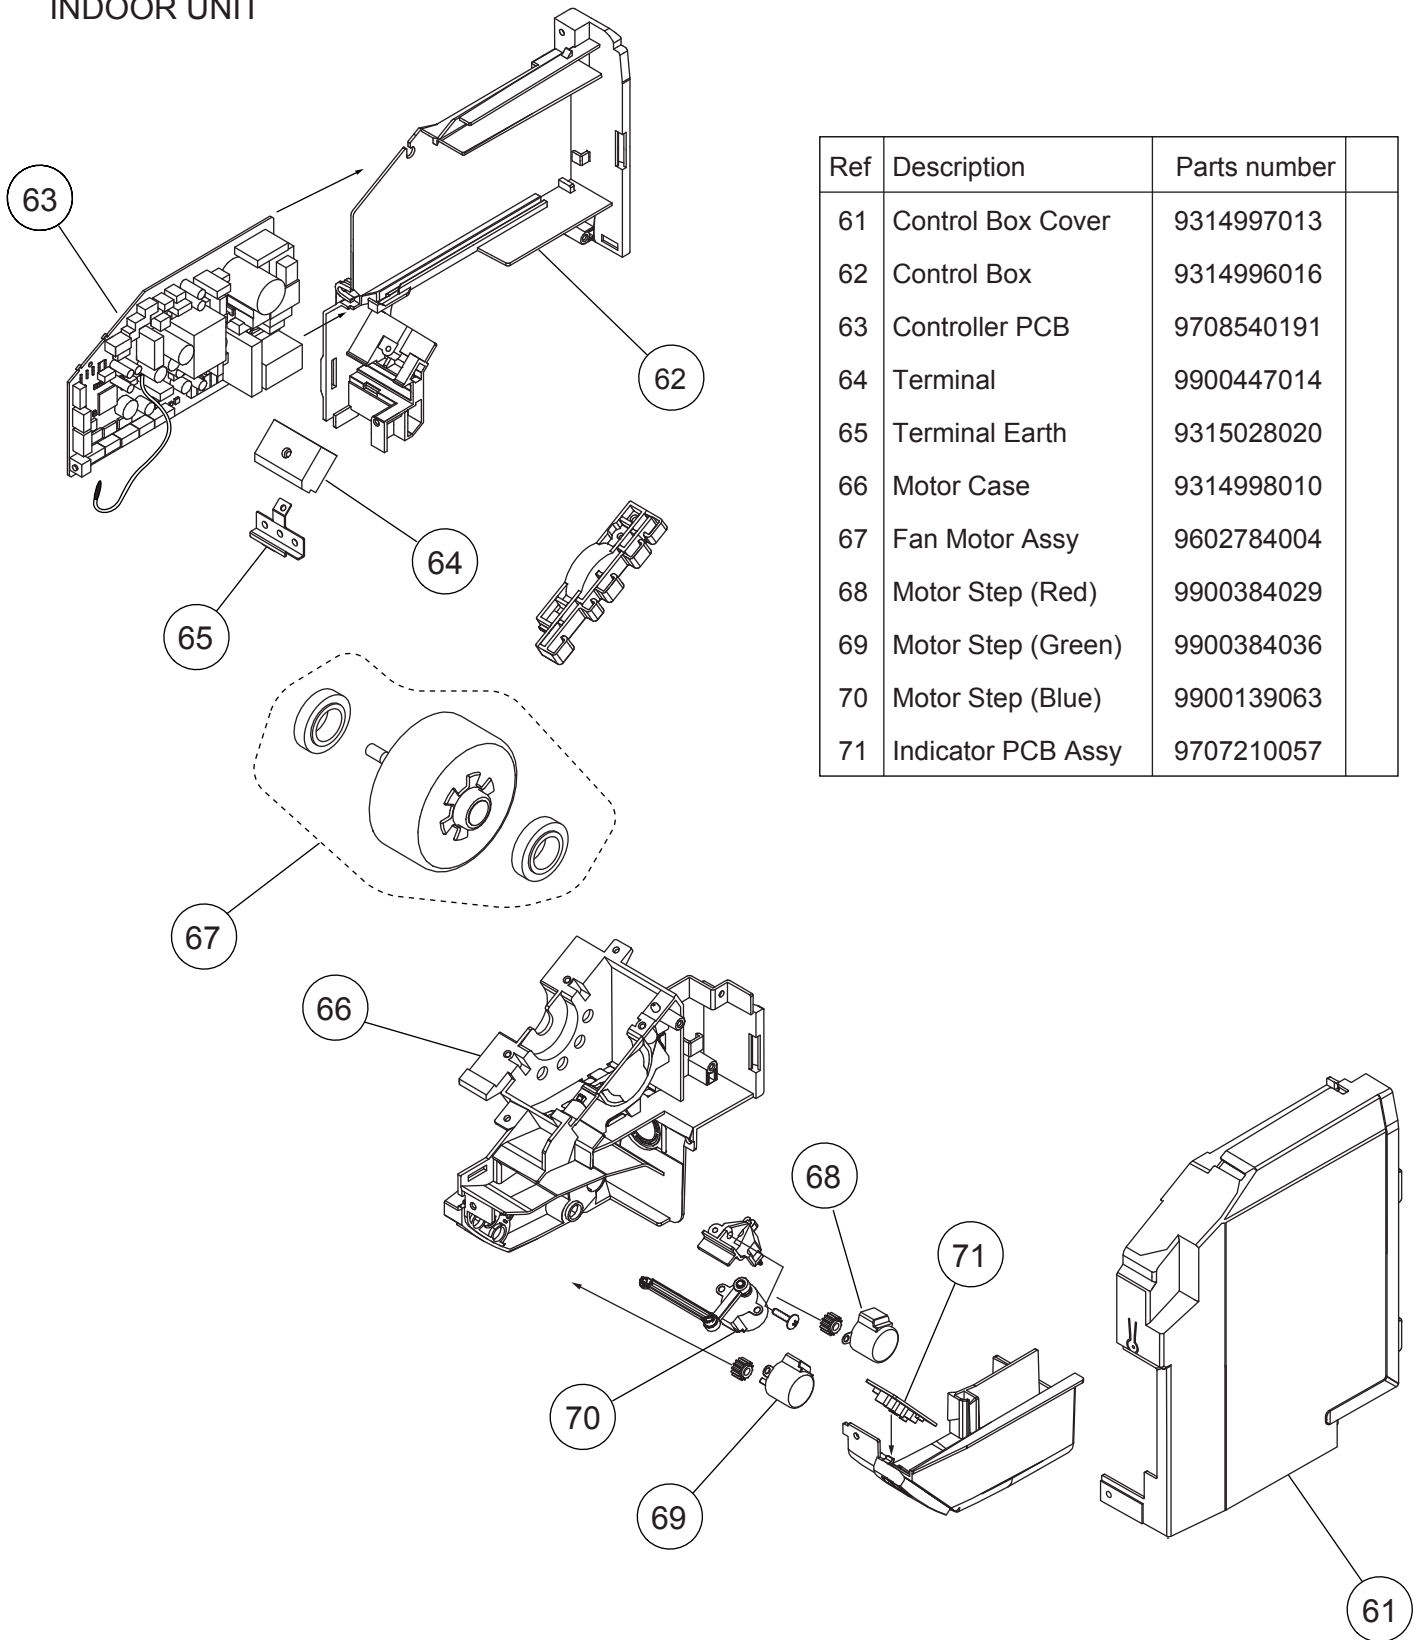

INDOOR UNIT

Ref	Description	Parts number
61	Control Box Cover	9314997013
62	Control Box	9314996016
63	Controller PCB	9708540191
64	Terminal	9900447014
65	Terminal Earth	9315028020
66	Motor Case	9314998010
67	Fan Motor Assy	9602784004
68	Motor Step (Red)	9900384029
69	Motor Step (Green)	9900384036
70	Motor Step (Blue)	9900139063
71	Indicator PCB Assy	9707210057