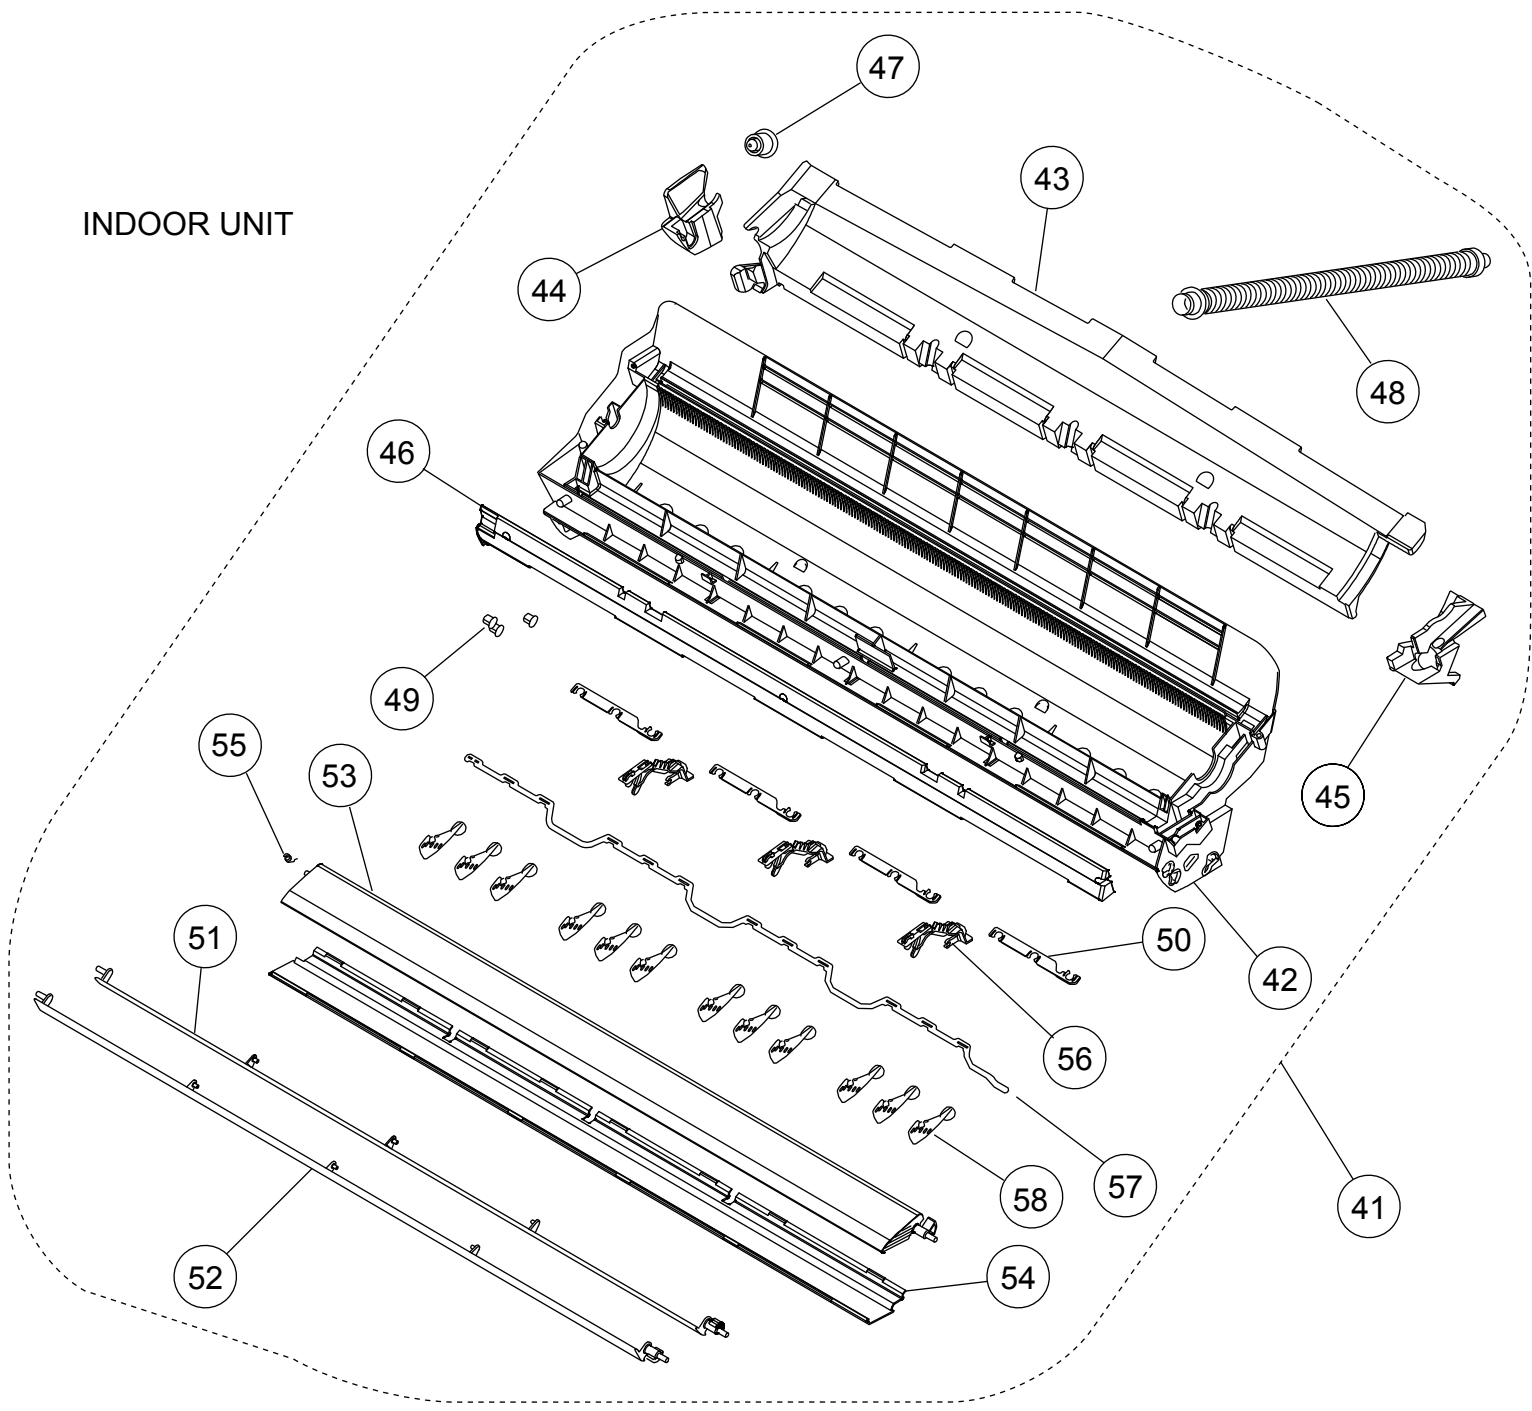

PARTS

INDOOR UNIT

10

11

Ref	Description	Parts number
1	Front Panel Total Assy	9318738001
2	Front Panel	9314991080
3	Intake Grille Assy	9385985049
4	Air Filter	9315014016
5	Receiver Window	9315010018
6	Clamper Grille	9306755010
7	Wire Clamper	9315015013
8	Cap (Screw)	9309002050
9	Bracket Panel	9315023018
10	Remote Control	9379219037
11	Remote Control Holder	9305642045
--	Air Clean Filter Assy	9315212016

INDOOR UNIT

Ref	Description	Parts number
21	Evaporator Total Assy	9315338075
22	Connection Pipe Assy	9315354020
23	Water Seal	9315251015
24	Evaporator Holder R	9314994012
25	Evaporator Holder L	9314995019
26	Rear Bracket	9315022011
27	Filter Guide	9315013019
28	Filter Guard	9315411013
29	Bearing C Assy	9306628017
30	Crossflow Fan Assy	9315024015
31	Holder (Room Thermistor)	9315252012
32	Pipe Thermistor	9900551018

INDOOR UNIT

Ref	Description	Parts number
41	Casing Assy	9315331038
42	Casing	9314993015
43	Casing Cover B	9315016010
44	Casing Cover L	9315017017
45	Casing Cover R	9315018014
46	Casing Cover F	9315019011
47	Drain Cap	9367677009
48	Drain Hose Assy	9315769015
49	Bush B	9312156016
50	Spacer B	9312441013

Ref	Description	Parts number
51	Louver U	9315000019
52	Louver Z	9315001016
53	Diffuser U	9315002013
54	Diffuser Z	9315003010
55	Spring C	9314142017
56	Pillar A	9315009012
57	Joint B	9315006011
58	R and L Louver	9311997016
-	Fan Guard	9305751051
-	Fan Guard Holder Right	9315814012
-	Fan Guard Holder Left	9315815019