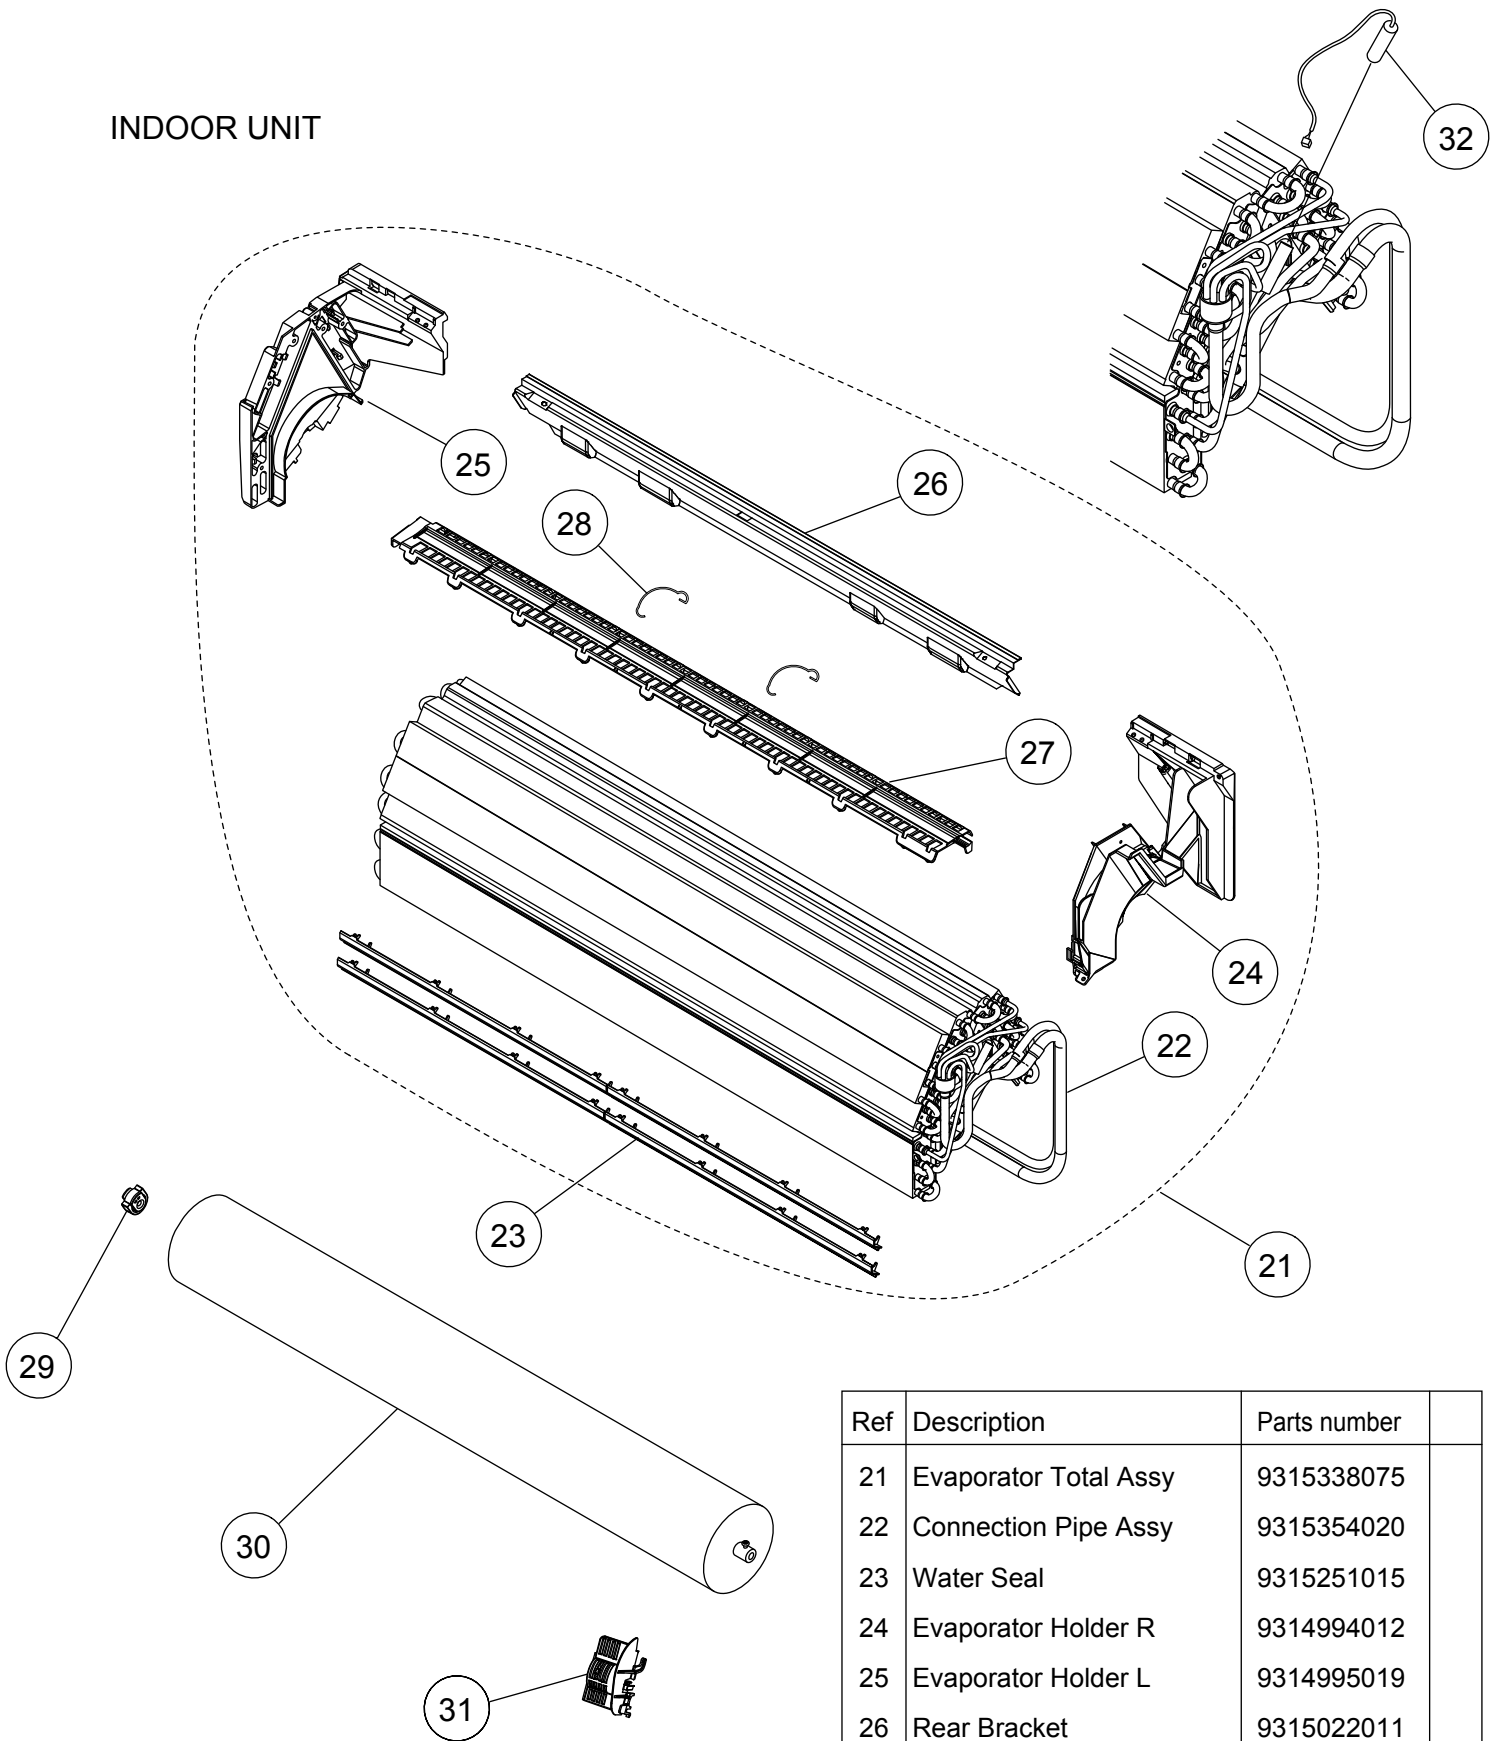

PARTS

INDOOR UNIT

10

11

Ref	Description	Parts number
1	Front Panel Total Assy	9318738001
2	Front Panel	9314991080
3	Intake Grille Assy	9385985049
4	Air Filter	9315014016
5	Receiver Window	9315010018
6	Clamper Grille	9306755010
7	Wire Clamper	9315015013
8	Cap (Screw)	9309002050
9	Bracket Panel	9315023018
10	Remote Control	9379219037
11	Remote Control Holder	9305642045
--	Air Clean Filter Assy	9315212016

INDOOR UNIT

Ref	Description	Parts number
21	Evaporator Total Assy	9315338075
22	Connection Pipe Assy	9315354020
23	Water Seal	9315251015
24	Evaporator Holder R	9314994012
25	Evaporator Holder L	9314995019
26	Rear Bracket	9315022011
27	Filter Guide	9315013019
28	Filter Guard	9315411013
29	Bearing C Assy	9306628017
30	Crossflow Fan Assy	9315024015
31	Holder (Room Thermistor)	9315252012
32	Pipe Thermistor	9900551018

INDOOR UNIT

Ref	Description	Parts number
41	Casing Assy	9315331038
42	Casing	9314993015
43	Casing Cover B	9315016010
44	Casing Cover L	9315017017
45	Casing Cover R	9315018014
46	Casing Cover F	9315019011
47	Drain Cap	9367677009
48	Drain Hose Assy	9315769015
49	Bush B	9312156016
50	Spacer B	9312441013

Ref	Description	Parts number
51	Louver U	9315000019
52	Louver Z	9315001016
53	Diffuser U	9315002013
54	Diffuser Z	9315003010
55	Spring C	9314142017
56	Pillar A	9315009012
57	Joint B	9315006011
58	R and L Louver	9311997016
-	Fan Guard	9305751051
-	Fan Guard Holder Right	9315814012
-	Fan Guard Holder Left	9315815019