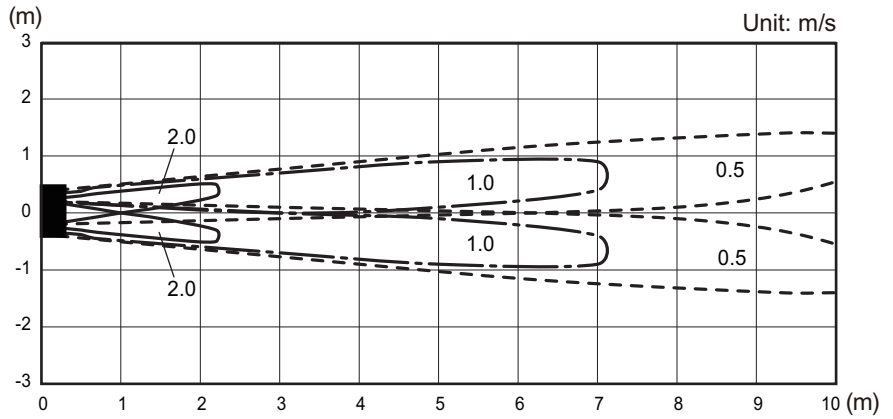

Models: ASYG18KMTB, ASYG22KMTB, and ASYG24KMTB

4-5 UNIT
MULTI-SPLIT TYPE

4-5 UNIT
MULTI-SPLIT TYPE

Measuring conditions	Fan speed	Operation mode
	HIGH	FAN

Top view
Vertical airflow direction louver: Up
Horizontal airflow direction louver: Center

Top view
Vertical airflow direction louver: Up
Horizontal airflow direction louver: Left & Right

Side view
Vertical airflow direction louver: Up
Horizontal airflow direction louver: Center

Side view
Vertical airflow direction louver: Down
Horizontal airflow direction louver: Center