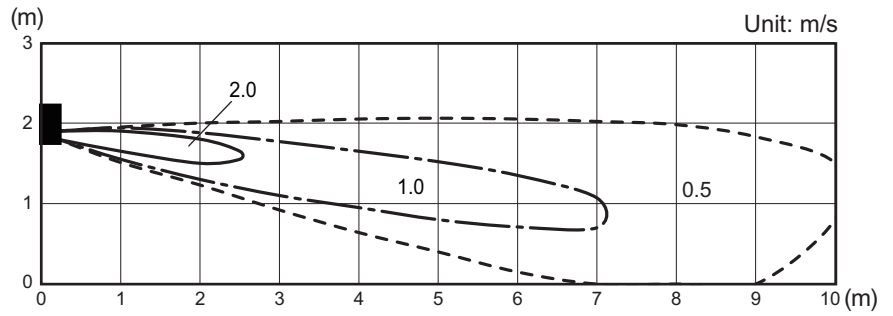

Models: ASYG18KMTB, ASYG22KMTB, and ASYG24KMTB

4-5 UNIT
MULTI-SPLIT TYPE

4-5 UNIT
MULTI-SPLIT TYPE

Measuring conditions	Fan speed	Operation mode
	HIGH	FAN

Top view
Vertical airflow direction louver: Up
Horizontal airflow direction louver: Center

Top view
Vertical airflow direction louver: Up
Horizontal airflow direction louver: Left & Right

Side view
Vertical airflow direction louver: Up
Horizontal airflow direction louver: Center

Side view
Vertical airflow direction louver: Down
Horizontal airflow direction louver: Center