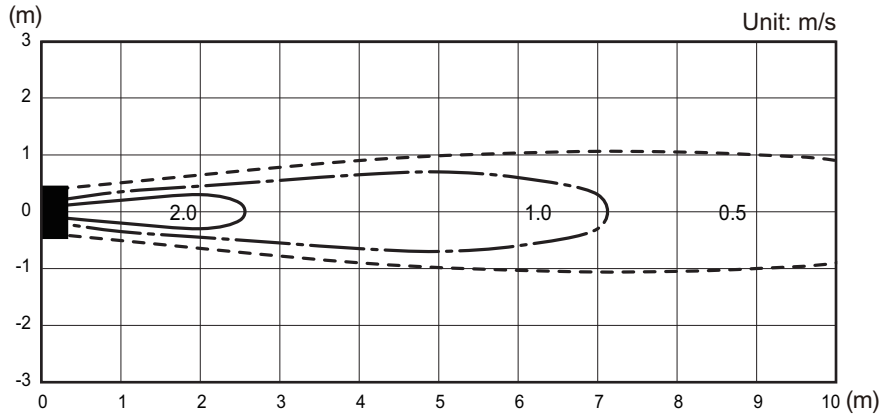

Models: ASYG18KMTB, ASYG22KMTB, and ASYG24KMTB

4-5 UNIT
MULTI-SPLIT TYPE

4-5 UNIT
MULTI-SPLIT TYPE

Measuring conditions	Fan speed	Operation mode
	HIGH	FAN

Top view
Vertical airflow direction louver: Up
Horizontal airflow direction louver: Center

Top view
Vertical airflow direction louver: Up
Horizontal airflow direction louver: Left & Right

Side view
Vertical airflow direction louver: Up
Horizontal airflow direction louver: Center

Side view
Vertical airflow direction louver: Down
Horizontal airflow direction louver: Center