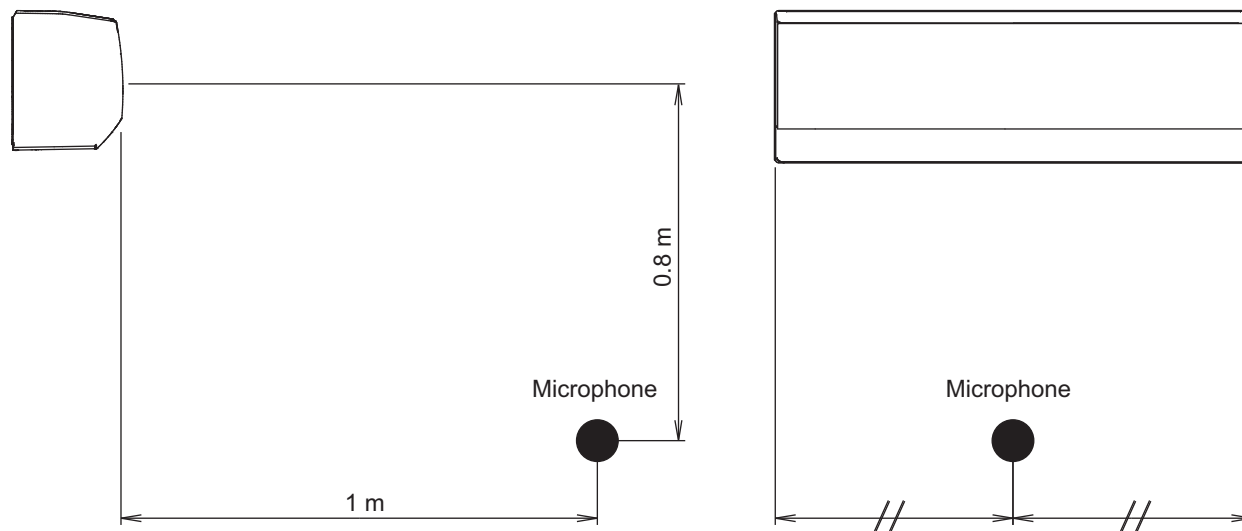

● Heating

■ Models: ASYG07KMTB, ASYG07KMCC, ASYG07KETA, and ASYG07KETA-B

● Cooling

● Heating

■ Mini duct type, Slim duct type, and Medium static pressure duct type

■ Wall mounted type

NOTE: Detailed shape of the actual indoor unit might be slightly different from the one illustrated above.

■ Ceiling type