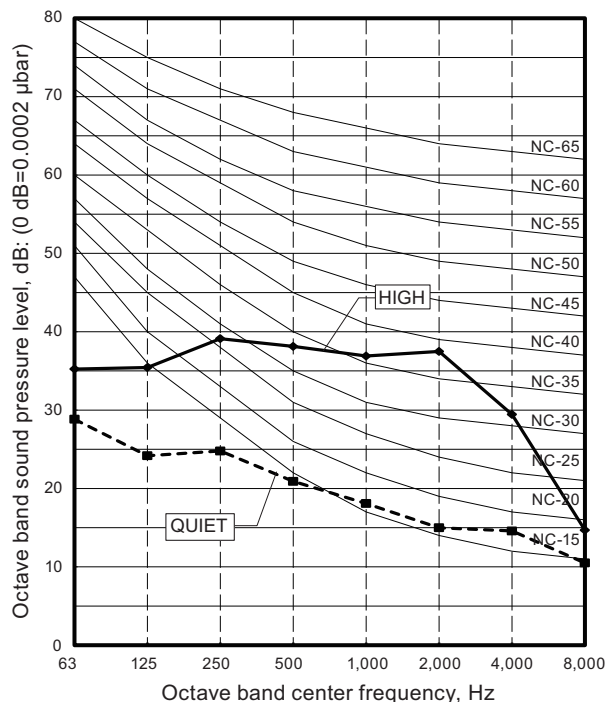

● Heating

■ Models: ASYG07KMTB, ASYG07KMCC, ASYG07KETA, and ASYG07KETA-B

● Cooling

● Heating

■ Mini duct type, Slim duct type, and Medium static pressure duct type

■ Wall mounted type

NOTE: Detailed shape of the actual indoor unit might be slightly different from the one illustrated above.

■ Ceiling type