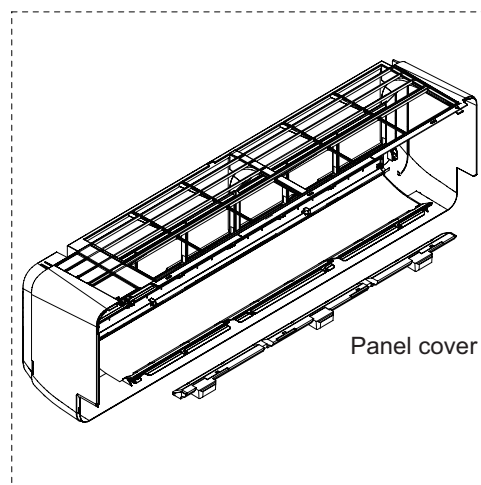

■ Models: ASYG18KMTB, ASYG22KMTB, and ASYG24KMTB

TECHNICAL DATA  
AND PARTS LIST

TECHNICAL DATA  
AND PARTS LIST

Item no.	Part no.	Part name	Service part
1	9383712012	Remote controller	◆
2	9318912005	Remote controller holder	◆
3	9323351004	Bracket panel	◆
4	9332911008	Electric filter holder	◆
5	9317250009	Air clean filter assy	◆

Item no.	Part no.	Part name	Service part
11	9387476002	Screw cap	◆
12	9323341012	Under cover L	◆
13	9323342019	Under cover R	◆
14	9387596618	Front panel total assy	◆

Item no.	Part no.	Part name	Service part
21	9323340008	Air filter	◆
22	9387756067	Intake grille assy	◆
23	9333719009	Grille clamber L	◆
24	9333704005	Grille clamber R	◆