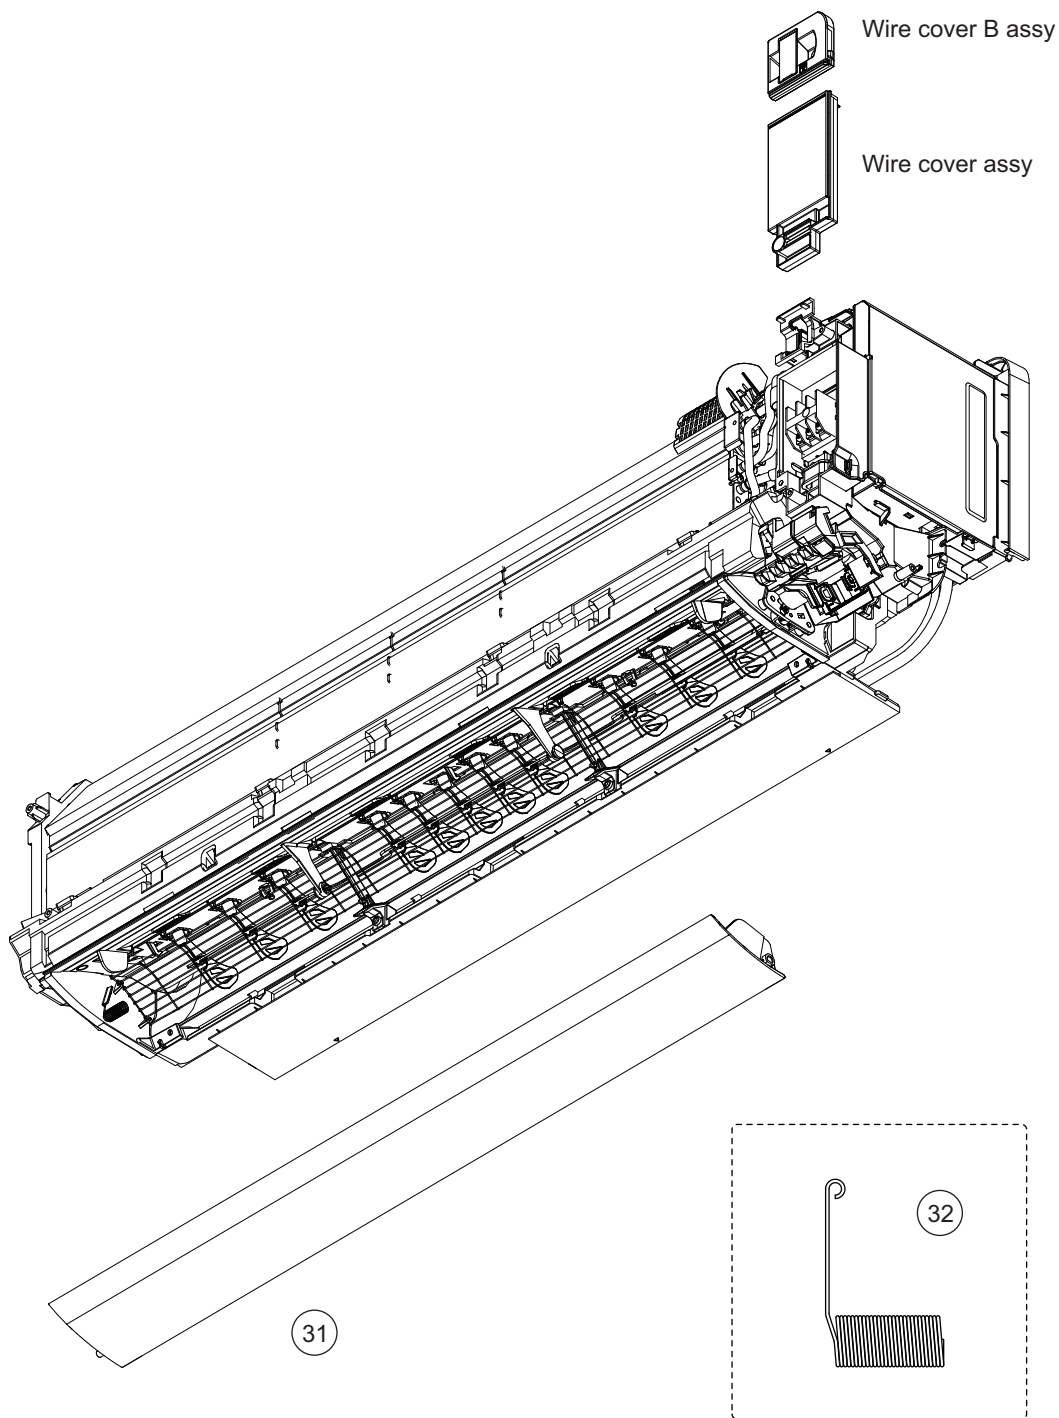

■ Models: ASYG18KMTB, ASYG22KMTB, and ASYG24KMTB

TECHNICAL DATA  
AND PARTS LIST

TECHNICAL DATA  
AND PARTS LIST

Item no.	Part no.	Part name	Service part
1	9383712012	Remote controller	◆
2	9318912005	Remote controller holder	◆
3	9323351004	Bracket panel	◆
4	9332911008	Electric filter holder	◆
5	9317250009	Air clean filter assy	◆

Item no.	Part no.	Part name	Service part
11	9387476002	Screw cap	◆
12	9323341012	Under cover L	◆
13	9323342019	Under cover R	◆
14	9387596618	Front panel total assy	◆

Item no.	Part no.	Part name	Service part
21	9323340008	Air filter	◆
22	9387756067	Intake grille assy	◆
23	9333719009	Grille clamber L	◆
24	9333704005	Grille clamber R	◆

Item no.	Part no.	Part name	Service part
31	9387479010	U/D louver assy	◆
32	9383730030	Louver spring	◆

Item no.	Part no.	Part name	Service part
41	9387467000	Room thermistor holder	◆
42	9900627041	Thermistor assy	◆

Control box

Item no.	Part no.	Part name	Service part
51	9711141538	Main PCB (For 18 model)	◆
	9711141545	Main PCB (For 22 model)	◆
	9711141552	Main PCB (For 24 model)	◆
52	9306489045	Terminal	◆
53	9711146052	Display assy	◆
54	9711147011	Indicator PCB	◆