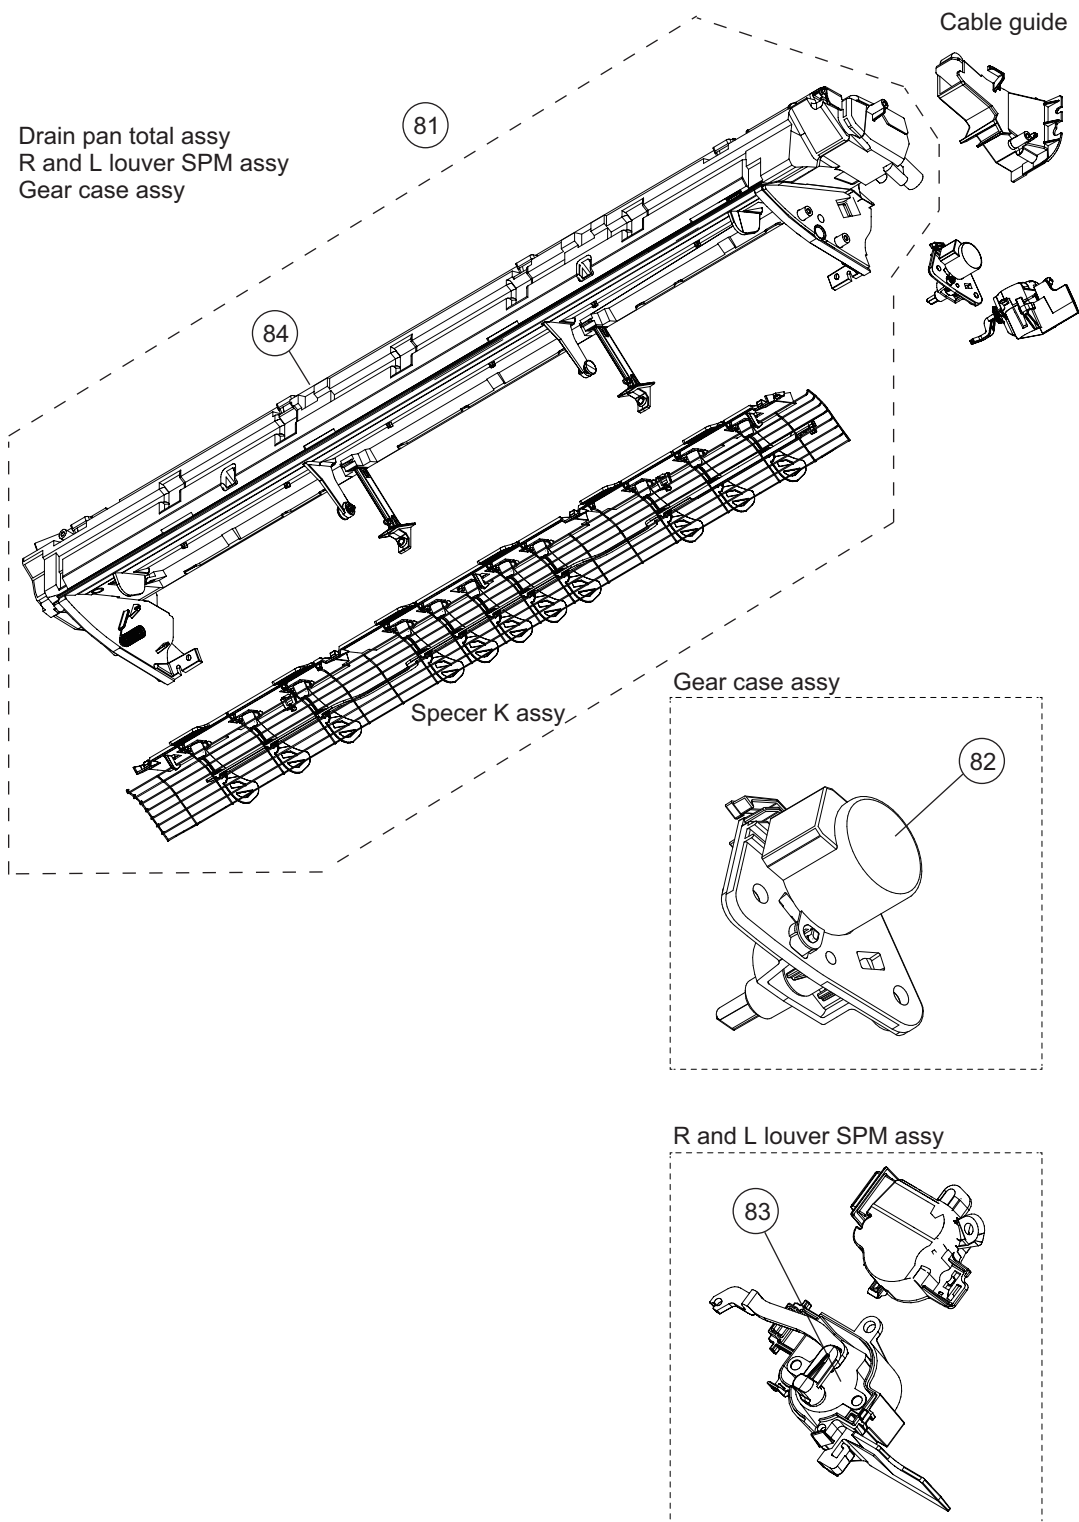

Item no.	Part no.	Part name	Service part
31	9387479010	U/D louver assy	◆
32	9383730030	Louver spring	◆

Item no.	Part no.	Part name	Service part
41	9387467000	Room thermistor holder	◆
42	9900627041	Thermistor assy	◆

Control box

Item no.	Part no.	Part name	Service part
51	9711141538	Main PCB (For 18 model)	◆
	9711141545	Main PCB (For 22 model)	◆
	9711141552	Main PCB (For 24 model)	◆
52	9306489045	Terminal	◆
53	9711146052	Display assy	◆
54	9711147011	Indicator PCB	◆

Item no.	Part no.	Part name	Service part
61	9383735011	Evaporator total assy	◆

Base total assy  
 Motor cover assy  
 Fan motor

Item no.	Part no.	Part name	Service part
71	9603631000	Brushless motor	◆
72	9387055054	Crossflow fan assy	◆
73	9333628004	Bearing D assy	◆

Item no.	Part no.	Part name	Service part
81	9387590142	Drain pan total assy	◆
82	9901011016	Stepping motor	◆
83	9901011023	Stepping motor	◆
84	9387590142	Drain pan assy	◆