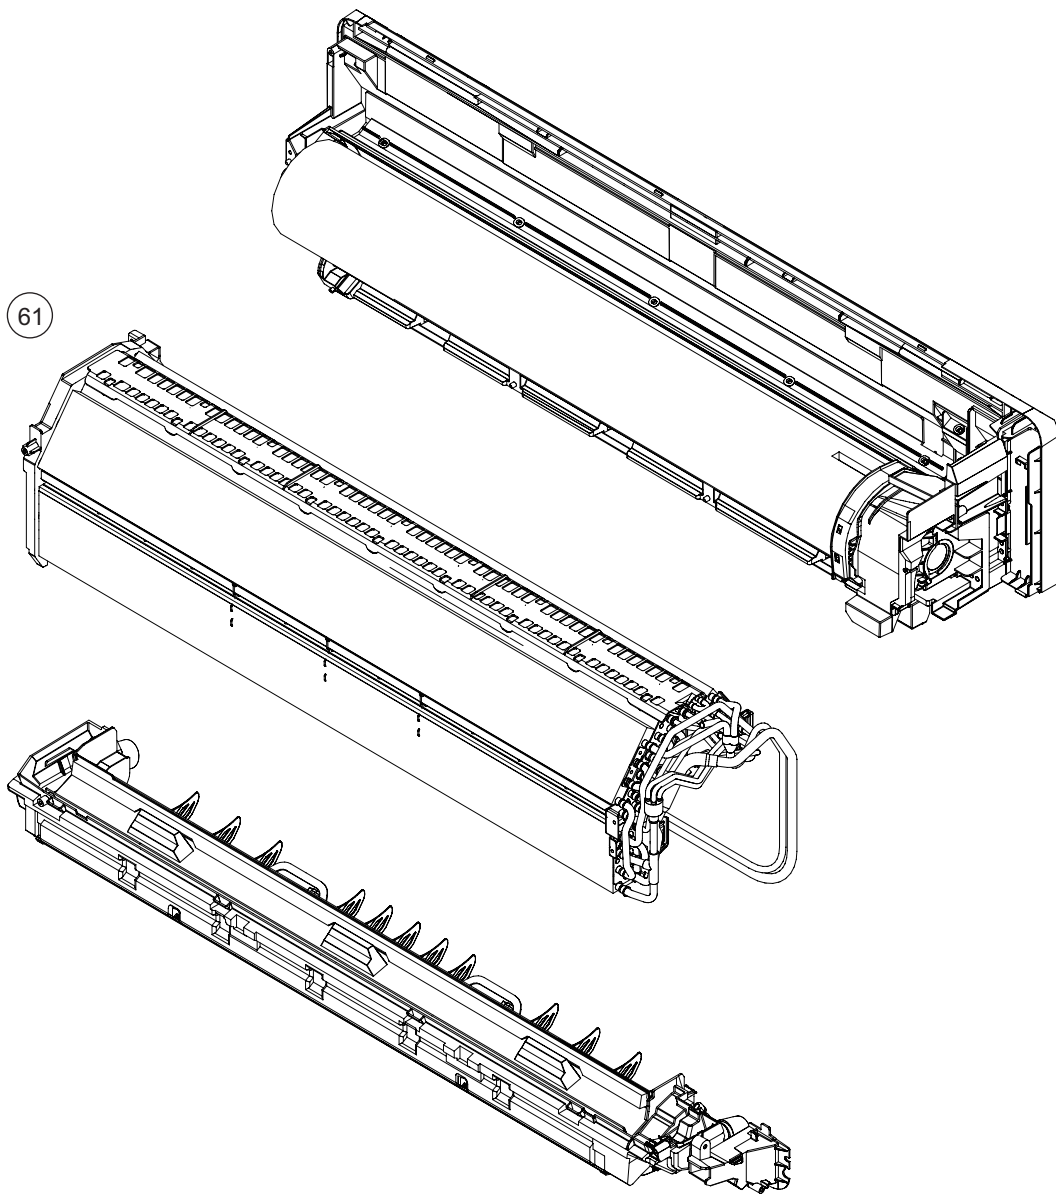

■ Models: ASYG18KMTB, ASYG22KMTB, and ASYG24KMTB

TECHNICAL DATA  
AND PARTS LIST

TECHNICAL DATA  
AND PARTS LIST

Item no.	Part no.	Part name	Service part
1	9383712012	Remote controller	◆
2	9318912005	Remote controller holder	◆
3	9323351004	Bracket panel	◆
4	9332911008	Electric filter holder	◆
5	9317250009	Air clean filter assy	◆

Item no.	Part no.	Part name	Service part
11	9387476002	Screw cap	◆
12	9323341012	Under cover L	◆
13	9323342019	Under cover R	◆
14	9387596618	Front panel total assy	◆

Item no.	Part no.	Part name	Service part
21	9323340008	Air filter	◆
22	9387756067	Intake grille assy	◆
23	9333719009	Grille clamber L	◆
24	9333704005	Grille clamber R	◆

Item no.	Part no.	Part name	Service part
31	9387479010	U/D louver assy	◆
32	9383730030	Louver spring	◆

Item no.	Part no.	Part name	Service part
41	9387467000	Room thermistor holder	◆
42	9900627041	Thermistor assy	◆

Control box

Item no.	Part no.	Part name	Service part
51	9711141538	Main PCB (For 18 model)	◆
	9711141545	Main PCB (For 22 model)	◆
	9711141552	Main PCB (For 24 model)	◆
52	9306489045	Terminal	◆
53	9711146052	Display assy	◆
54	9711147011	Indicator PCB	◆