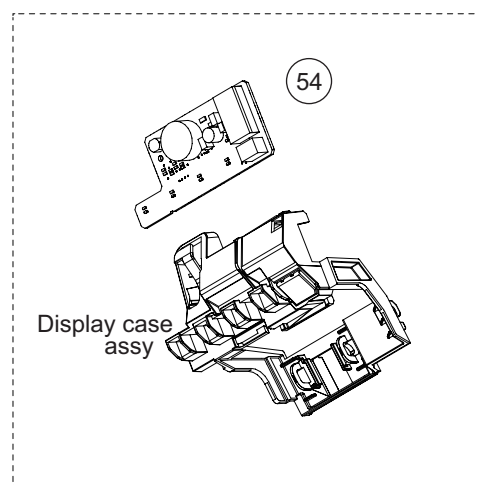

■ Models: ASYG18KMTB, ASYG22KMTB, and ASYG24KMTB

TECHNICAL DATA  
AND PARTS LIST

TECHNICAL DATA  
AND PARTS LIST

Item no.	Part no.	Part name	Service part
1	9383712012	Remote controller	◆
2	9318912005	Remote controller holder	◆
3	9323351004	Bracket panel	◆
4	9332911008	Electric filter holder	◆
5	9317250009	Air clean filter assy	◆

Item no.	Part no.	Part name	Service part
11	9387476002	Screw cap	◆
12	9323341012	Under cover L	◆
13	9323342019	Under cover R	◆
14	9387596618	Front panel total assy	◆

Item no.	Part no.	Part name	Service part
21	9323340008	Air filter	◆
22	9387756067	Intake grille assy	◆
23	9333719009	Grille clamber L	◆
24	9333704005	Grille clamber R	◆

Item no.	Part no.	Part name	Service part
31	9387479010	U/D louver assy	◆
32	9383730030	Louver spring	◆

Item no.	Part no.	Part name	Service part
41	9387467000	Room thermistor holder	◆
42	9900627041	Thermistor assy	◆

Control box

Item no.	Part no.	Part name	Service part
51	9711141538	Main PCB (For 18 model)	◆
	9711141545	Main PCB (For 22 model)	◆
	9711141552	Main PCB (For 24 model)	◆
52	9306489045	Terminal	◆
53	9711146052	Display assy	◆
54	9711147011	Indicator PCB	◆