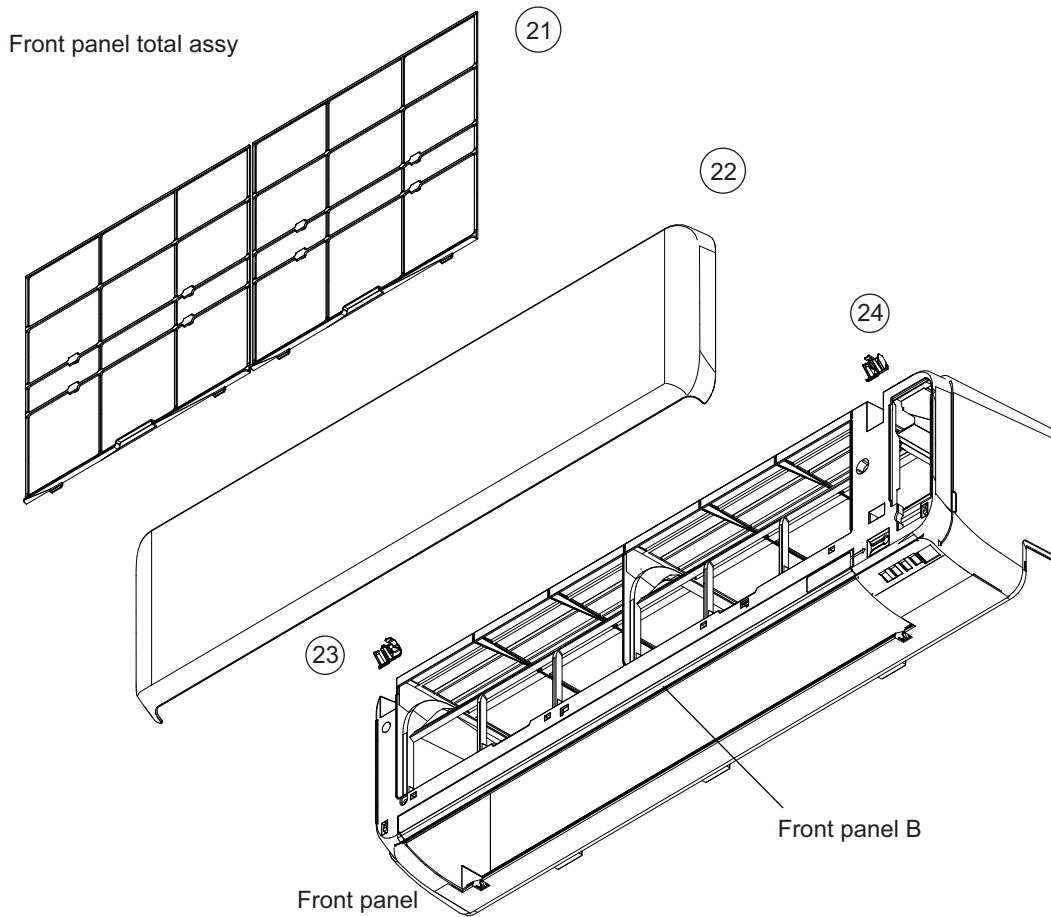

■ Models: ASYG18KMTB, ASYG22KMTB, and ASYG24KMTB

TECHNICAL DATA  
AND PARTS LIST

TECHNICAL DATA  
AND PARTS LIST

Item no.	Part no.	Part name	Service part
1	9383712012	Remote controller	◆
2	9318912005	Remote controller holder	◆
3	9323351004	Bracket panel	◆
4	9332911008	Electric filter holder	◆
5	9317250009	Air clean filter assy	◆

Item no.	Part no.	Part name	Service part
11	9387476002	Screw cap	◆
12	9323341012	Under cover L	◆
13	9323342019	Under cover R	◆
14	9387596618	Front panel total assy	◆

Item no.	Part no.	Part name	Service part
21	9323340008	Air filter	◆
22	9387756067	Intake grille assy	◆
23	9333719009	Grille clamber L	◆
24	9333704005	Grille clamber R	◆

Item no.	Part no.	Part name	Service part
31	9387479010	U/D louver assy	◆
32	9383730030	Louver spring	◆

Item no.	Part no.	Part name	Service part
41	9387467000	Room thermistor holder	◆
42	9900627041	Thermistor assy	◆

Control box

Item no.	Part no.	Part name	Service part
51	9711141538	Main PCB (For 18 model)	◆
	9711141545	Main PCB (For 22 model)	◆
	9711141552	Main PCB (For 24 model)	◆
52	9306489045	Terminal	◆
53	9711146052	Display assy	◆
54	9711147011	Indicator PCB	◆