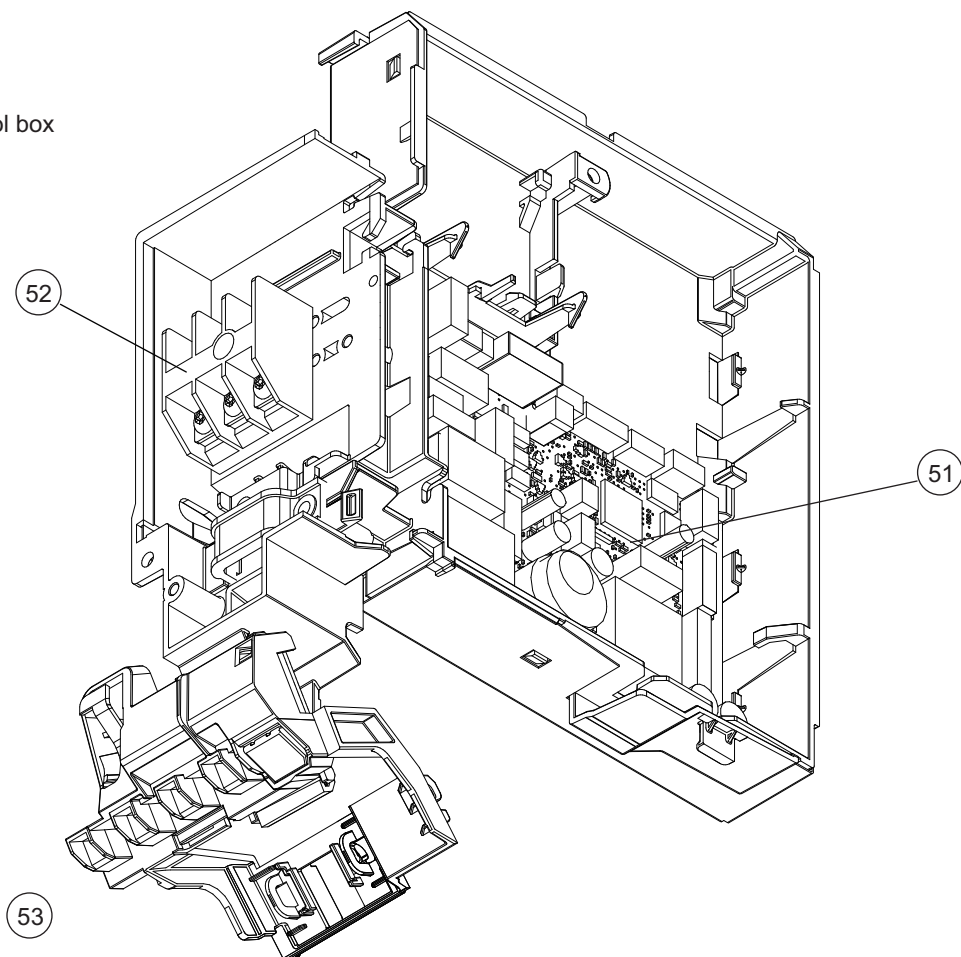

■ Models: ASYG18KMTB, ASYG22KMTB, and ASYG24KMTB

TECHNICAL DATA  
AND PARTS LIST

TECHNICAL DATA  
AND PARTS LIST

Item no.	Part no.	Part name	Service part
1	9383712012	Remote controller	◆
2	9318912005	Remote controller holder	◆
3	9323351004	Bracket panel	◆
4	9332911008	Electric filter holder	◆
5	9317250009	Air clean filter assy	◆

Item no.	Part no.	Part name	Service part
11	9387476002	Screw cap	◆
12	9323341012	Under cover L	◆
13	9323342019	Under cover R	◆
14	9387596618	Front panel total assy	◆

Item no.	Part no.	Part name	Service part
21	9323340008	Air filter	◆
22	9387756067	Intake grille assy	◆
23	9333719009	Grille clamber L	◆
24	9333704005	Grille clamber R	◆

Item no.	Part no.	Part name	Service part
31	9387479010	U/D louver assy	◆
32	9383730030	Louver spring	◆

Item no.	Part no.	Part name	Service part
41	9387467000	Room thermistor holder	◆
42	9900627041	Thermistor assy	◆

Control box

Item no.	Part no.	Part name	Service part
51	9711141538	Main PCB (For 18 model)	◆
	9711141545	Main PCB (For 22 model)	◆
	9711141552	Main PCB (For 24 model)	◆
52	9306489045	Terminal	◆
53	9711146052	Display assy	◆
54	9711147011	Indicator PCB	◆