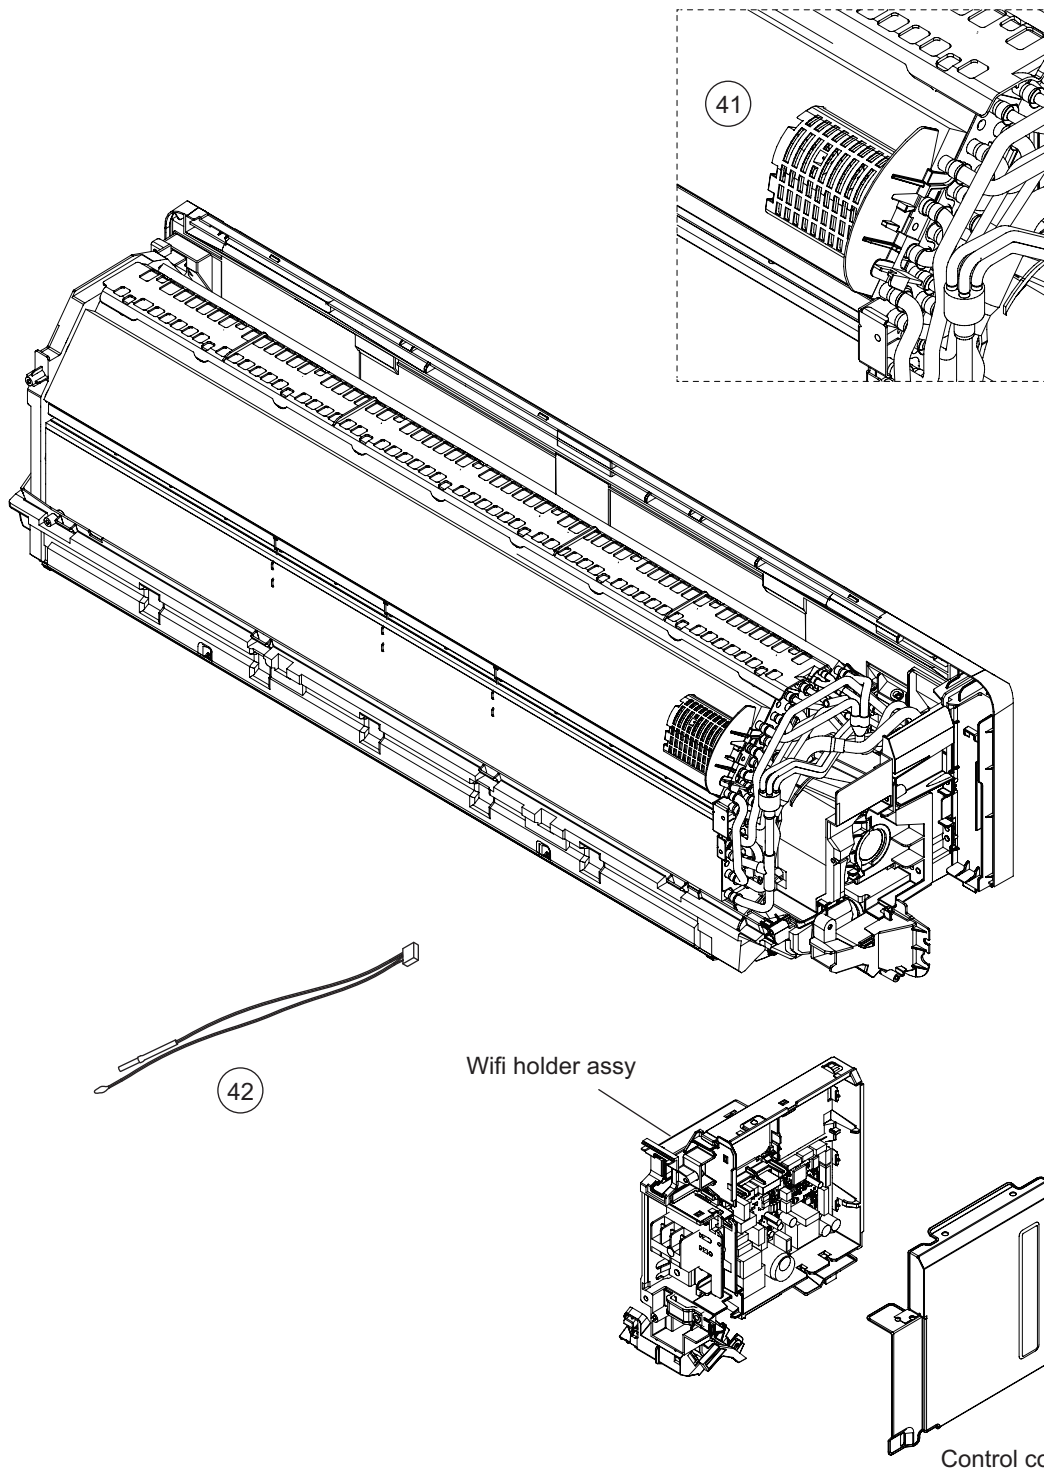

■ Models: ASYG18KMTB, ASYG22KMTB, and ASYG24KMTB

TECHNICAL DATA  
AND PARTS LIST

TECHNICAL DATA  
AND PARTS LIST

Item no.	Part no.	Part name	Service part
1	9383712012	Remote controller	◆
2	9318912005	Remote controller holder	◆
3	9323351004	Bracket panel	◆
4	9332911008	Electric filter holder	◆
5	9317250009	Air clean filter assy	◆

Item no.	Part no.	Part name	Service part
11	9387476002	Screw cap	◆
12	9323341012	Under cover L	◆
13	9323342019	Under cover R	◆
14	9387596618	Front panel total assy	◆

Item no.	Part no.	Part name	Service part
21	9323340008	Air filter	◆
22	9387756067	Intake grille assy	◆
23	9333719009	Grille clamber L	◆
24	9333704005	Grille clamber R	◆

Item no.	Part no.	Part name	Service part
31	9387479010	U/D louver assy	◆
32	9383730030	Louver spring	◆

Item no.	Part no.	Part name	Service part
41	9387467000	Room thermistor holder	◆
42	9900627041	Thermistor assy	◆

Control box

Item no.	Part no.	Part name	Service part
51	9711141538	Main PCB (For 18 model)	◆
	9711141545	Main PCB (For 22 model)	◆
	9711141552	Main PCB (For 24 model)	◆
52	9306489045	Terminal	◆
53	9711146052	Display assy	◆
54	9711147011	Indicator PCB	◆