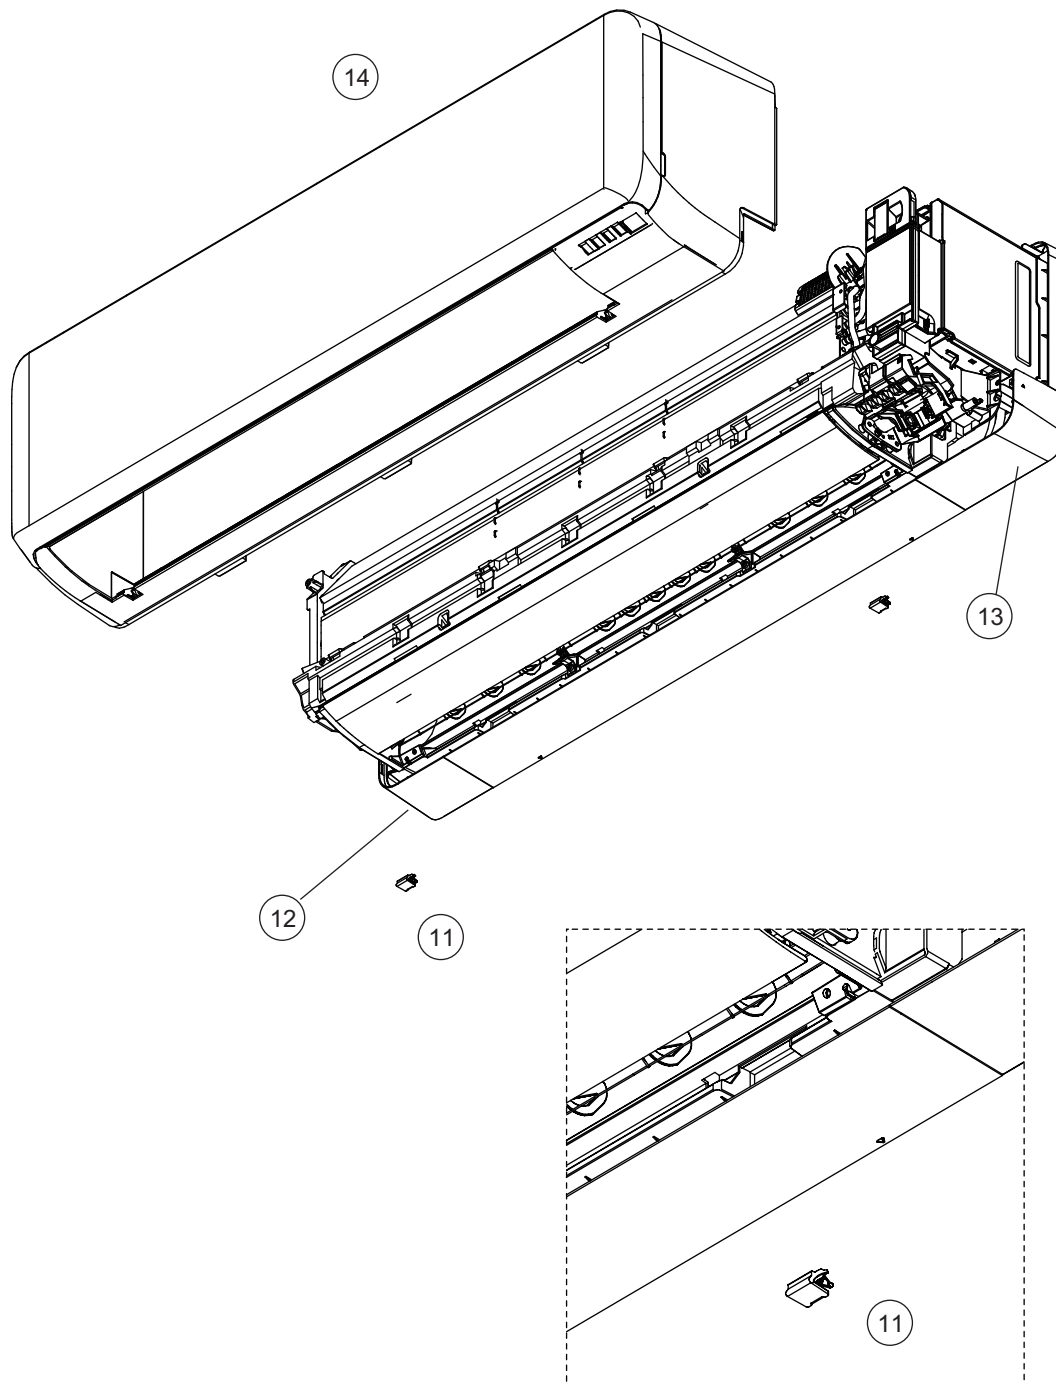

■ Models: ASYG18KMTB, ASYG22KMTB, and ASYG24KMTB

TECHNICAL DATA  
AND PARTS LIST

TECHNICAL DATA  
AND PARTS LIST

Item no.	Part no.	Part name	Service part
1	9383712012	Remote controller	◆
2	9318912005	Remote controller holder	◆
3	9323351004	Bracket panel	◆
4	9332911008	Electric filter holder	◆
5	9317250009	Air clean filter assy	◆

Item no.	Part no.	Part name	Service part
11	9387476002	Screw cap	◆
12	9323341012	Under cover L	◆
13	9323342019	Under cover R	◆
14	9387596618	Front panel total assy	◆

Item no.	Part no.	Part name	Service part
21	9323340008	Air filter	◆
22	9387756067	Intake grille assy	◆
23	9333719009	Grille clamber L	◆
24	9333704005	Grille clamber R	◆

Item no.	Part no.	Part name	Service part
31	9387479010	U/D louver assy	◆
32	9383730030	Louver spring	◆

Item no.	Part no.	Part name	Service part
41	9387467000	Room thermistor holder	◆
42	9900627041	Thermistor assy	◆

Control box

Item no.	Part no.	Part name	Service part
51	9711141538	Main PCB (For 18 model)	◆
	9711141545	Main PCB (For 22 model)	◆
	9711141552	Main PCB (For 24 model)	◆
52	9306489045	Terminal	◆
53	9711146052	Display assy	◆
54	9711147011	Indicator PCB	◆