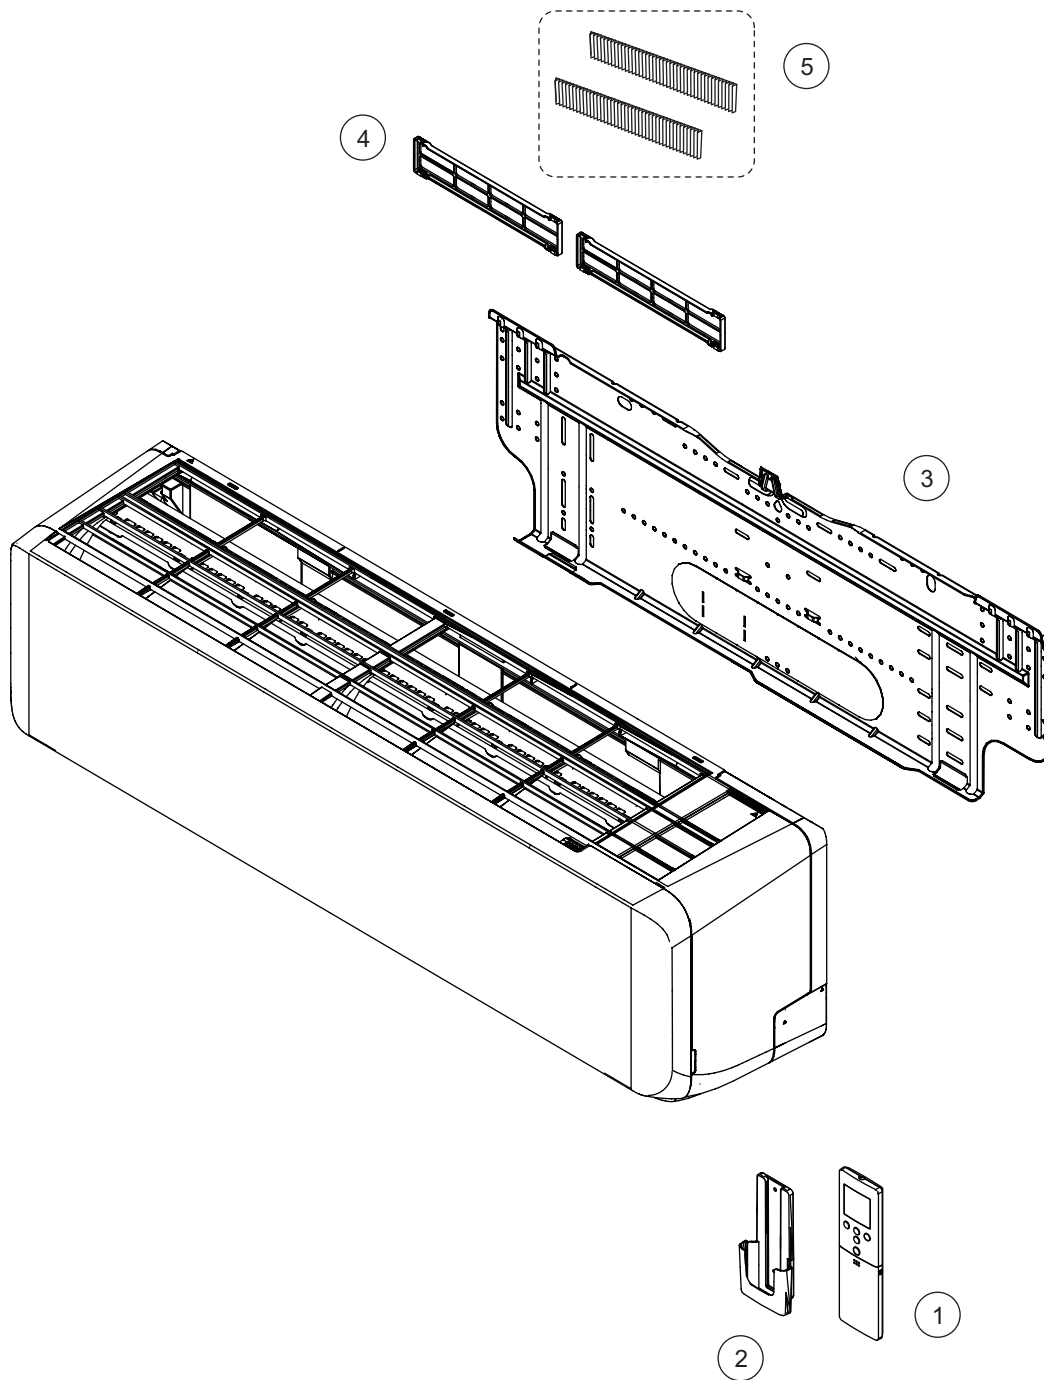

■ Models: ASYG18KMTB, ASYG22KMTB, and ASYG24KMTB

TECHNICAL DATA  
AND PARTS LIST

TECHNICAL DATA  
AND PARTS LIST

Item no.	Part no.	Part name	Service part
1	9383712012	Remote controller	◆
2	9318912005	Remote controller holder	◆
3	9323351004	Bracket panel	◆
4	9332911008	Electric filter holder	◆
5	9317250009	Air clean filter assy	◆

Item no.	Part no.	Part name	Service part
11	9387476002	Screw cap	◆
12	9323341012	Under cover L	◆
13	9323342019	Under cover R	◆
14	9387596618	Front panel total assy	◆

Item no.	Part no.	Part name	Service part
21	9323340008	Air filter	◆
22	9387756067	Intake grille assy	◆
23	9333719009	Grille clamber L	◆
24	9333704005	Grille clamber R	◆

Item no.	Part no.	Part name	Service part
31	9387479010	U/D louver assy	◆
32	9383730030	Louver spring	◆

Item no.	Part no.	Part name	Service part
41	9387467000	Room thermistor holder	◆
42	9900627041	Thermistor assy	◆

Control box

Item no.	Part no.	Part name	Service part
51	9711141538	Main PCB (For 18 model)	◆
	9711141545	Main PCB (For 22 model)	◆
	9711141552	Main PCB (For 24 model)	◆
52	9306489045	Terminal	◆
53	9711146052	Display assy	◆
54	9711147011	Indicator PCB	◆