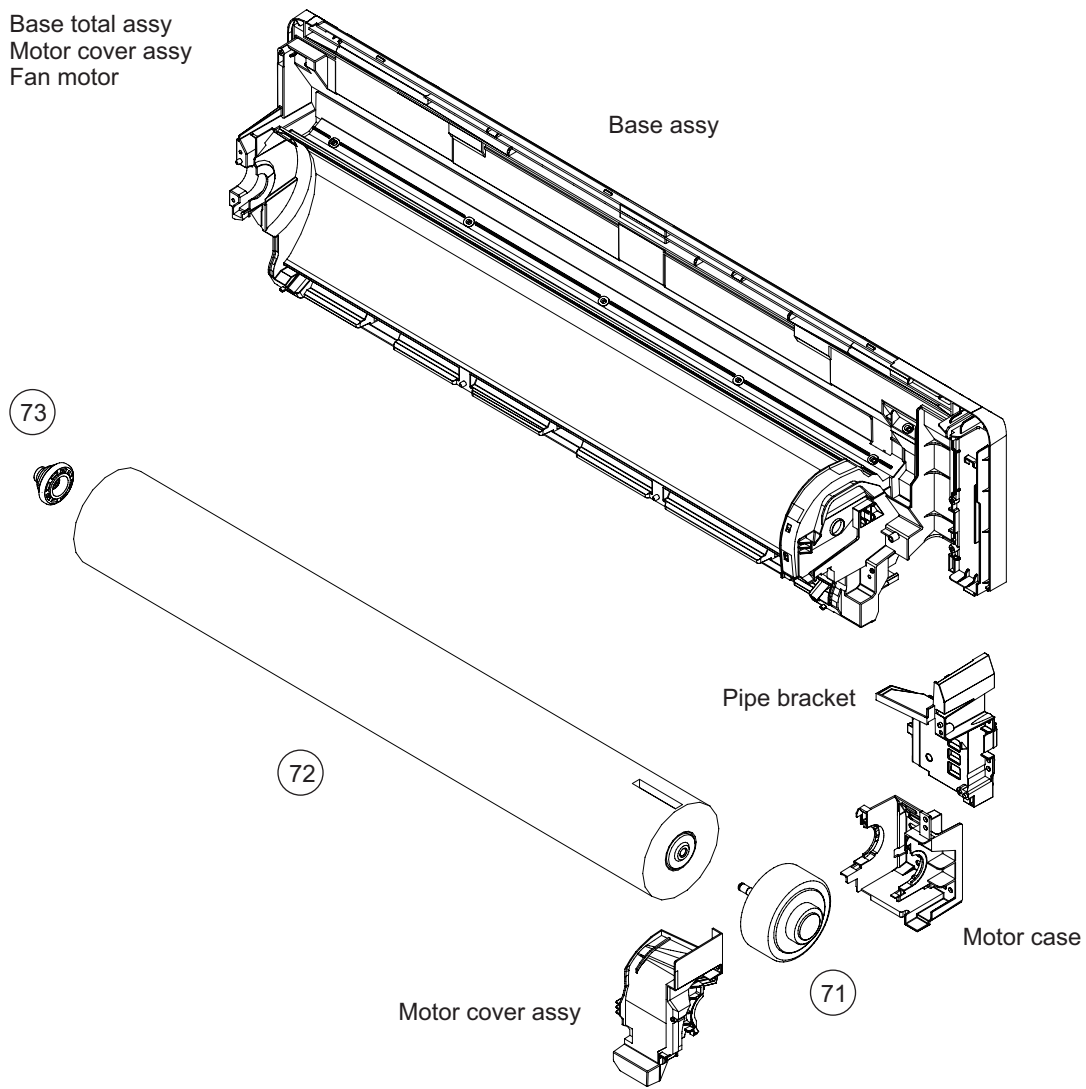

Control box

Item no.	Part no.	Part name	Service part
51	9711141538	Main PCB (For 18 model)	◆
	9711141545	Main PCB (For 22 model)	◆
	9711141552	Main PCB (For 24 model)	◆
52	9306489045	Terminal	◆
53	9711146052	Display assy	◆
54	9711147011	Indicator PCB	◆

Item no.	Part no.	Part name	Service part
61	9383735011	Evaporator total assy	◆

Base total assy  
 Motor cover assy  
 Fan motor

Item no.	Part no.	Part name	Service part
71	9603631000	Brushless motor	◆
72	9387055054	Crossflow fan assy	◆
73	9333628004	Bearing D assy	◆