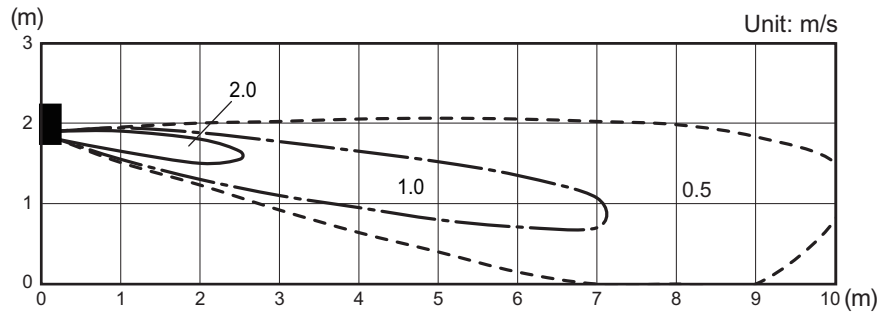

Models: ASYG18KMTB, ASYG22KMTB, and ASYG24KMTB

4-5 UNIT
MULTI-SPLIT TYPE

4-5 UNIT
MULTI-SPLIT TYPE

Measuring conditions	Fan speed	Operation mode
	HIGH	FAN

Top view
Vertical airflow direction louver: Up
Horizontal airflow direction louver: Center

Top view
Vertical airflow direction louver: Up
Horizontal airflow direction louver: Left & Right

Side view
Vertical airflow direction louver: Up
Horizontal airflow direction louver: Center

Side view
Vertical airflow direction louver: Down
Horizontal airflow direction louver: Center