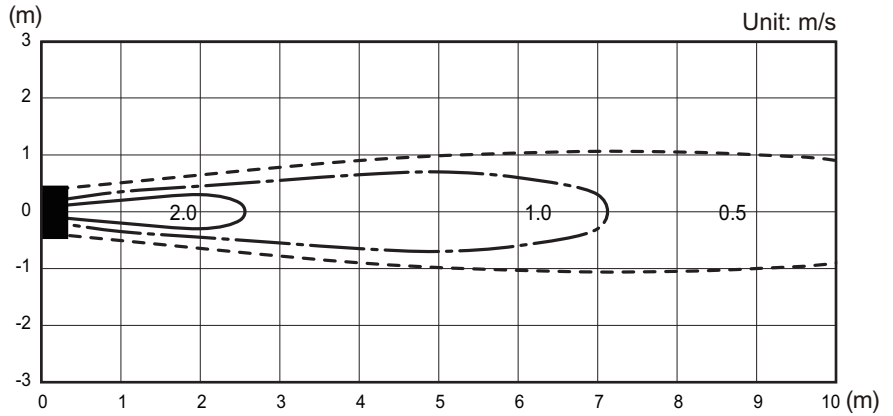

Models: ASYG18KMTB, ASYG22KMTB, and ASYG24KMTB

4-5 UNIT
MULTI-SPLIT TYPE

4-5 UNIT
MULTI-SPLIT TYPE

Measuring conditions	Fan speed	Operation mode
	HIGH	FAN

Top view
Vertical airflow direction louver: Up
Horizontal airflow direction louver: Center

Top view
Vertical airflow direction louver: Up
Horizontal airflow direction louver: Left & Right

Side view
Vertical airflow direction louver: Up
Horizontal airflow direction louver: Center

Side view
Vertical airflow direction louver: Down
Horizontal airflow direction louver: Center