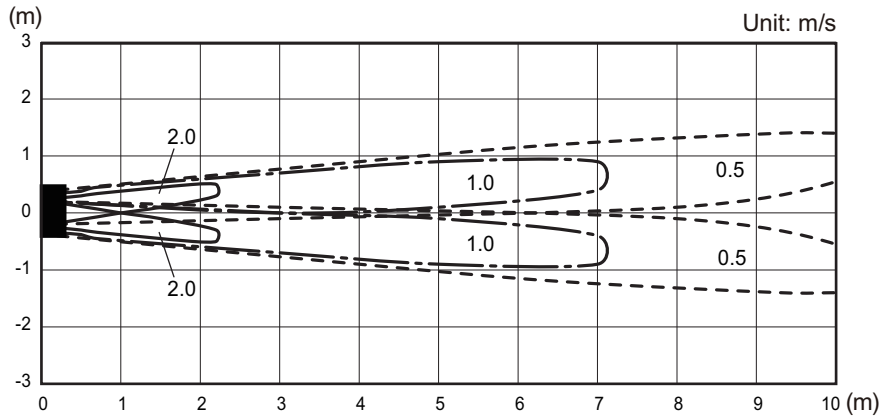

Models: ASYG18KMTB, ASYG22KMTB, and ASYG24KMTB

4-5 UNIT
MULTI-SPLIT TYPE

4-5 UNIT
MULTI-SPLIT TYPE

Measuring conditions	Fan speed	Operation mode
	HIGH	FAN

Top view
Vertical airflow direction louver: Up
Horizontal airflow direction louver: Center

Top view
Vertical airflow direction louver: Up
Horizontal airflow direction louver: Left & Right

Side view
Vertical airflow direction louver: Up
Horizontal airflow direction louver: Center

Side view
Vertical airflow direction louver: Down
Horizontal airflow direction louver: Center