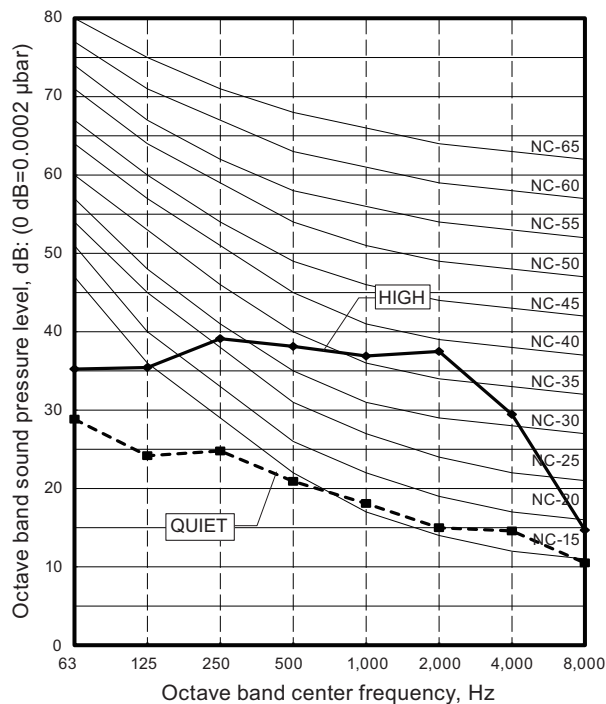

● Heating

■ Models: ASYG07KMTB, ASYG07KMCC, ASYG07KETA, and ASYG07KETA-B

● Cooling

● Heating

■ Mini duct type, Slim duct type, and Medium static pressure duct type

■ Wall mounted type

NOTE: Detailed shape of the actual indoor unit might be slightly different from the one illustrated above.