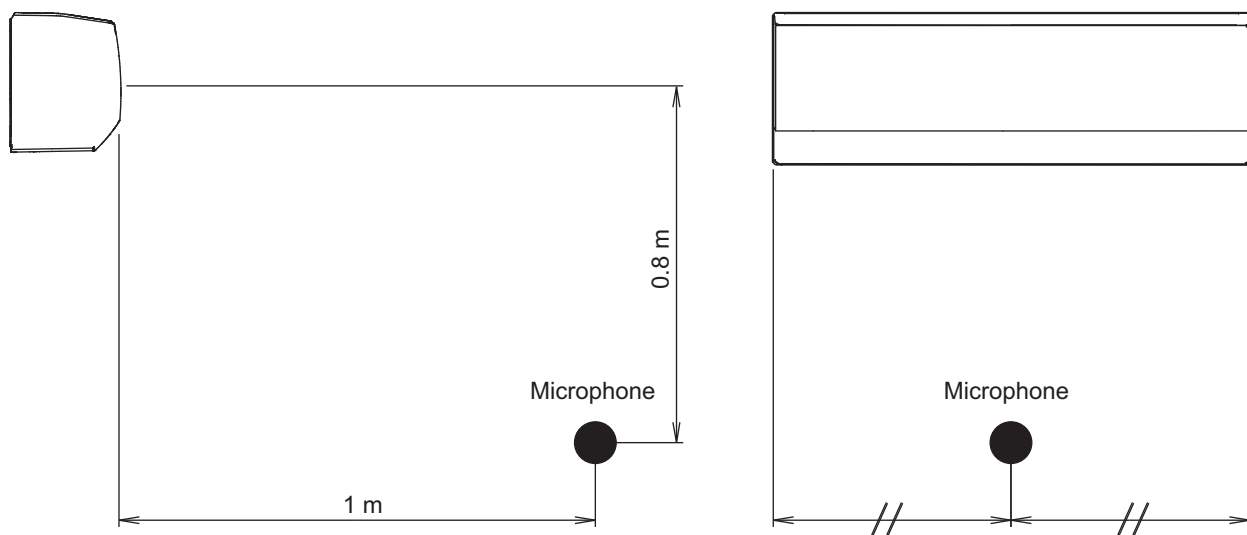

● Heating

■ Models: ASYG07KMTB, ASYG07KMCC, ASYG07KETA, and ASYG07KETA-B

● Cooling

● Heating

■ Mini duct type, Slim duct type, and Medium static pressure duct type

■ Wall mounted type

NOTE: Detailed shape of the actual indoor unit might be slightly different from the one illustrated above.

■ Ceiling type