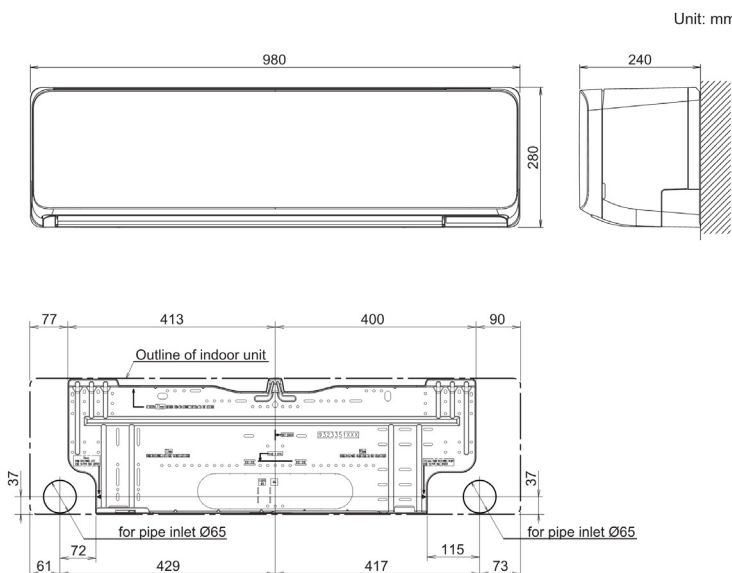

### ASYG24KMTB

Please visit our webstore for full product and technical documentation 

Unit Type	Wall Mounted
Remote Controller	IR Included
Nominal Cooling Capacity (kW)	7.1
Nominal Heating Capacity (kW)	8.0
Height (mm)	280
Width (mm)	980
Depth (mm)	240
Weight (kg)	12.5
Airflow Rate - Cooling - High (m <sup>3</sup> /h)	1170
Airflow Rate - Heating - High (m <sup>3</sup> /h)	1170
Sound Pressure Level - Cooling - High (dB(A))	49
Sound Pressure Level - Cooling - Low (dB(A))	29
Sound Pressure Level - Heating - High (dB(A))	49
Sound Pressure Level - Heating - Low (dB(A))	29
Sound Power Level - Cooling - High (dB(A))	65
Sound Power Level - Heating - High (dB(A))	65
Moisture Removal (l/h)	2.7
Refrigerant Type (Global Warming Potential)	R32 (675)
Liquid Pipe Size	1/4"
Gas Pipe Size	1/2"
Unit Power Supply	From Outdoor Unit

Simple Remote Controller (with Master Control)

Communication Kit

External Input / Output PCB

External Connect Kit

External switch controller

Splits Network Converter (DC Powered)

Splits Network Converter (AC Powered)