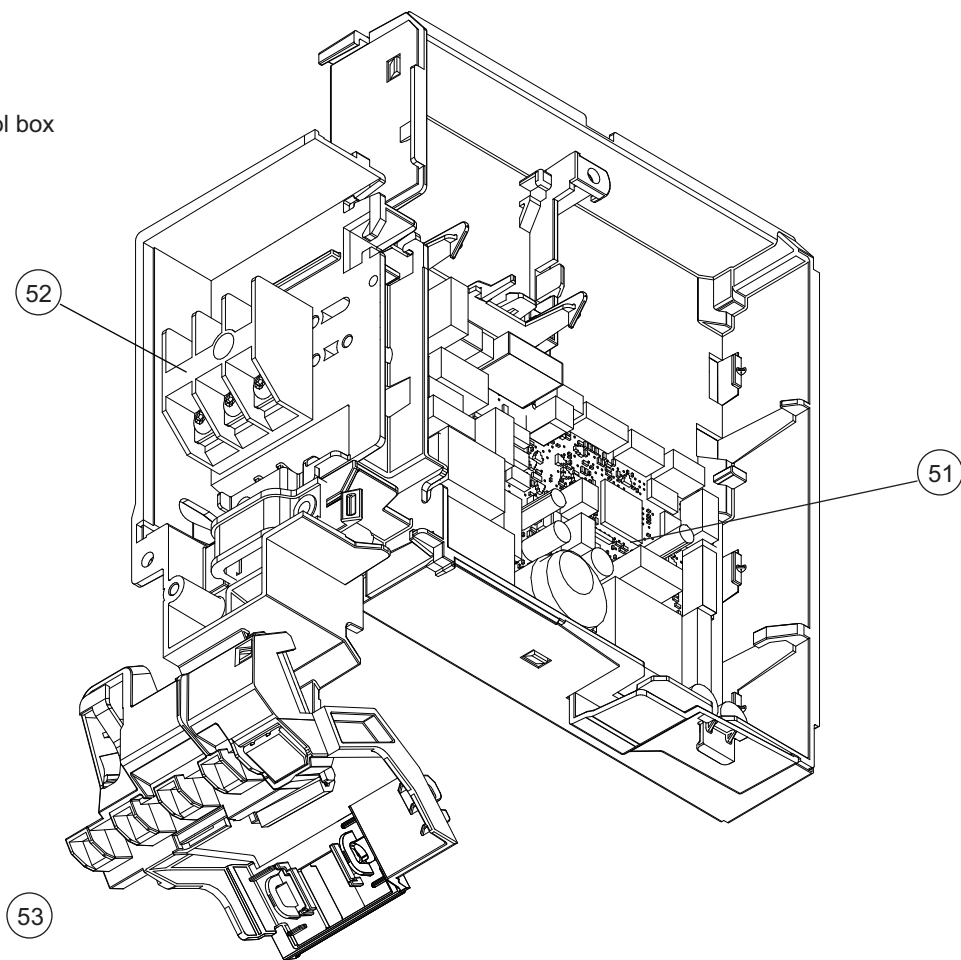

Item no.	Part no.	Part name	Service part
11	9387476002	Screw cap	◆
12	9323341012	Under cover L	◆
13	9323342019	Under cover R	◆
14	9387596618	Front panel total assy	◆

Item no.	Part no.	Part name	Service part
21	9323340008	Air filter	◆
22	9387756067	Intake grille assy	◆
23	9333719009	Grille clamber L	◆
24	9333704005	Grille clamber R	◆

Item no.	Part no.	Part name	Service part
31	9387479010	U/D louver assy	◆
32	9383730030	Louver spring	◆

Item no.	Part no.	Part name	Service part
41	9387467000	Room thermistor holder	◆
42	9900627041	Thermistor assy	◆

Control box

Item no.	Part no.	Part name	Service part
51	9711141538	Main PCB (For 18 model)	◆
	9711141545	Main PCB (For 22 model)	◆
	9711141552	Main PCB (For 24 model)	◆
52	9306489045	Terminal	◆
53	9711146052	Display assy	◆
54	9711147011	Indicator PCB	◆

Item no.	Part no.	Part name	Service part
81	9387590142	Drain pan total assy	◆
82	9901011016	Stepping motor	◆
83	9901011023	Stepping motor	◆
84	9387590142	Drain pan assy	◆