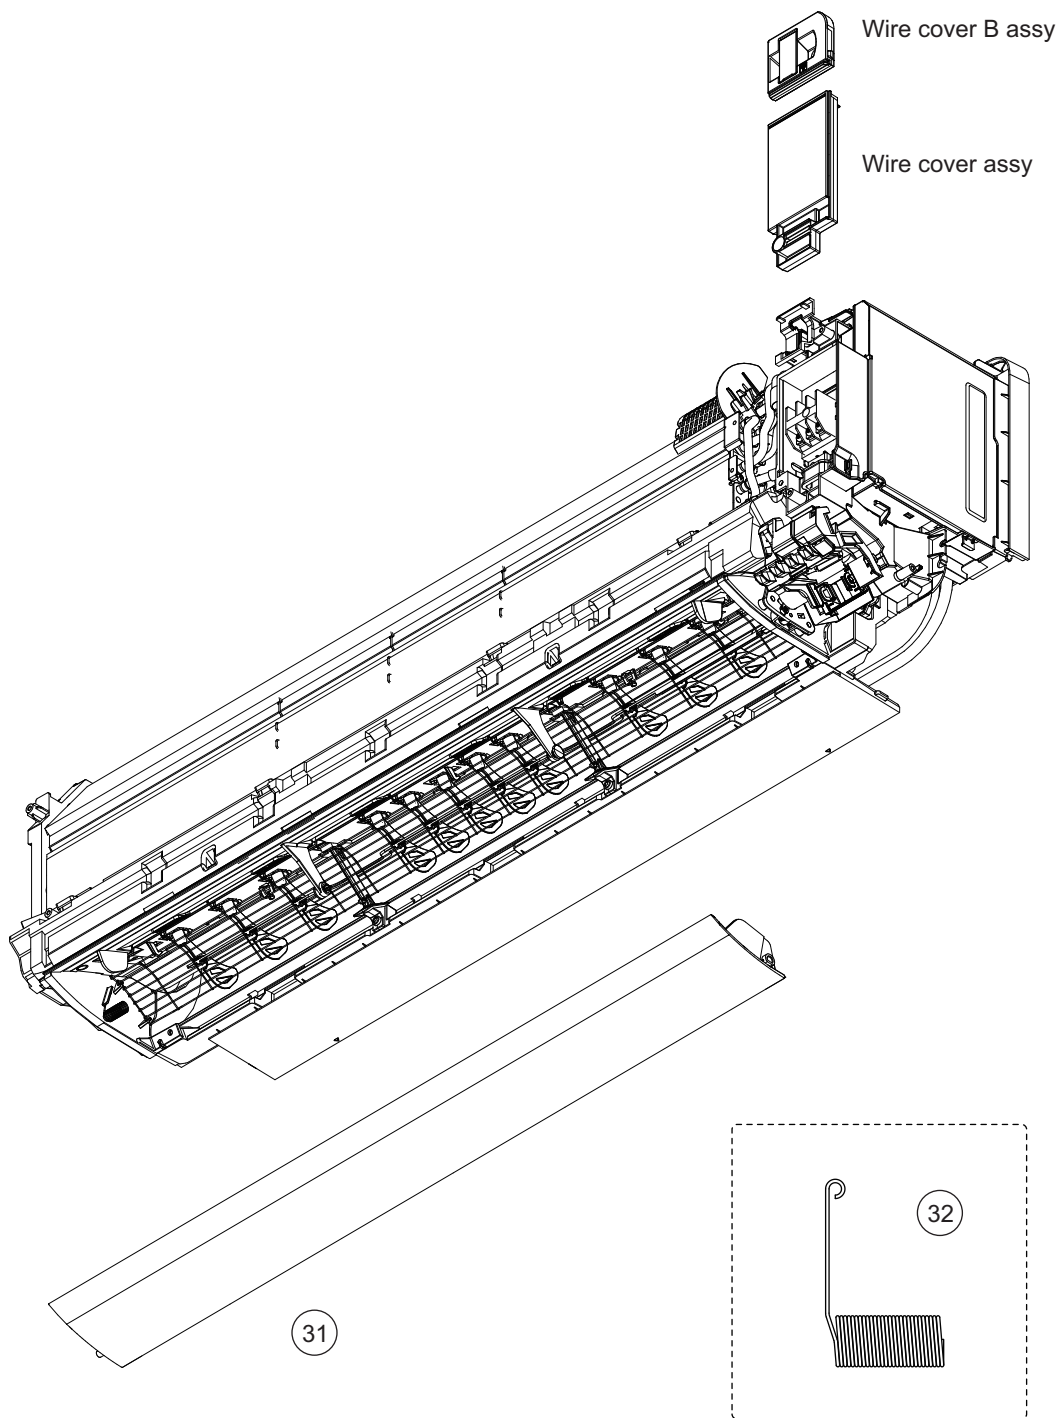

Models: ASYG18KMTB, ASYG22KMTB, and ASYG24KMTB

Item no.	Part no.	Part name	Service part
1	9383712012	Remote controller	◆
2	9318912005	Remote controller holder	◆
3	9323351004	Bracket panel	◆
4	9332911008	Electric filter holder	◆
5	9317250009	Air clean filter assy	◆

Item no.	Part no.	Part name	Service part
11	9387476002	Screw cap	◆
12	9323341012	Under cover L	◆
13	9323342019	Under cover R	◆
14	9387596618	Front panel total assy	◆

Item no.	Part no.	Part name	Service part
21	9323340008	Air filter	◆
22	9387756067	Intake grille assy	◆
23	9333719009	Grille clamber L	◆
24	9333704005	Grille clamber R	◆

Item no.	Part no.	Part name	Service part
31	9387479010	U/D louver assy	◆
32	9383730030	Louver spring	◆

Item no.	Part no.	Part name	Service part
41	9387467000	Room thermistor holder	◆
42	9900627041	Thermistor assy	◆

Control box

Item no.	Part no.	Part name	Service part
51	9711141538	Main PCB (For 18 model)	◆
	9711141545	Main PCB (For 22 model)	◆
	9711141552	Main PCB (For 24 model)	◆
52	9306489045	Terminal	◆
53	9711146052	Display assy	◆
54	9711147011	Indicator PCB	◆