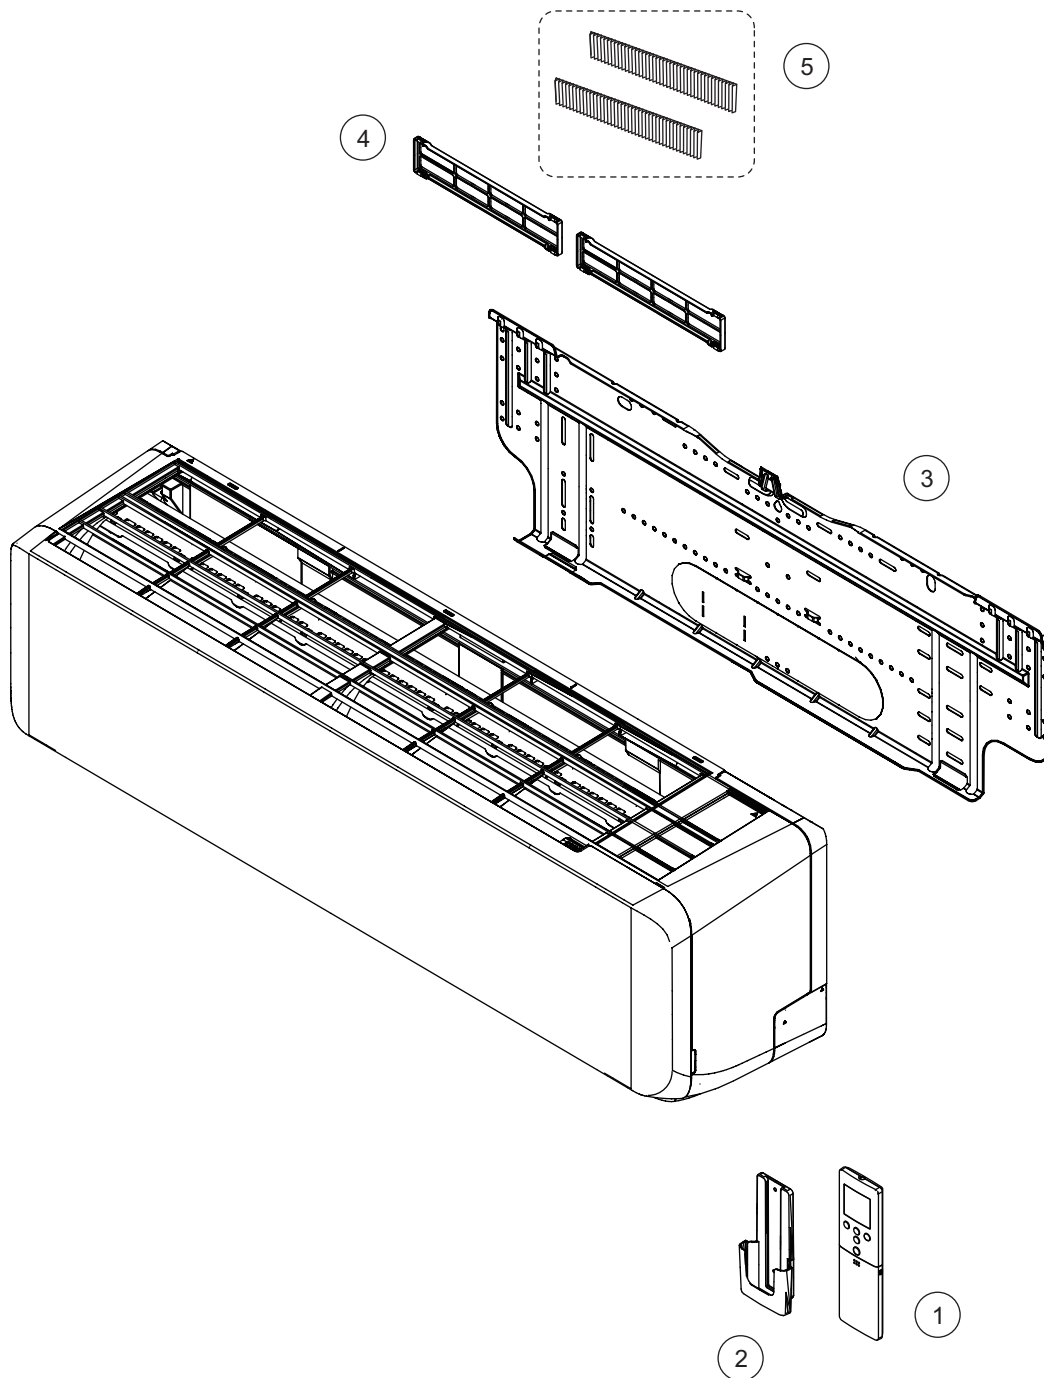

Models: ASYG18KMTB, ASYG22KMTB, and ASYG24KMTB

Item no.	Part no.	Part name	Service part
1	9383712012	Remote controller	◆
2	9318912005	Remote controller holder	◆
3	9323351004	Bracket panel	◆
4	9332911008	Electric filter holder	◆
5	9317250009	Air clean filter assy	◆

Item no.	Part no.	Part name	Service part
11	9387476002	Screw cap	◆
12	9323341012	Under cover L	◆
13	9323342019	Under cover R	◆
14	9387596618	Front panel total assy	◆

Item no.	Part no.	Part name	Service part
21	9323340008	Air filter	◆
22	9387756067	Intake grille assy	◆
23	9333719009	Grille clamber L	◆
24	9333704005	Grille clamber R	◆

Item no.	Part no.	Part name	Service part
31	9387479010	U/D louver assy	◆
32	9383730030	Louver spring	◆

Item no.	Part no.	Part name	Service part
41	9387467000	Room thermistor holder	◆
42	9900627041	Thermistor assy	◆

Control box

Item no.	Part no.	Part name	Service part
51	9711141538	Main PCB (For 18 model)	◆
	9711141545	Main PCB (For 22 model)	◆
	9711141552	Main PCB (For 24 model)	◆
52	9306489045	Terminal	◆
53	9711146052	Display assy	◆
54	9711147011	Indicator PCB	◆