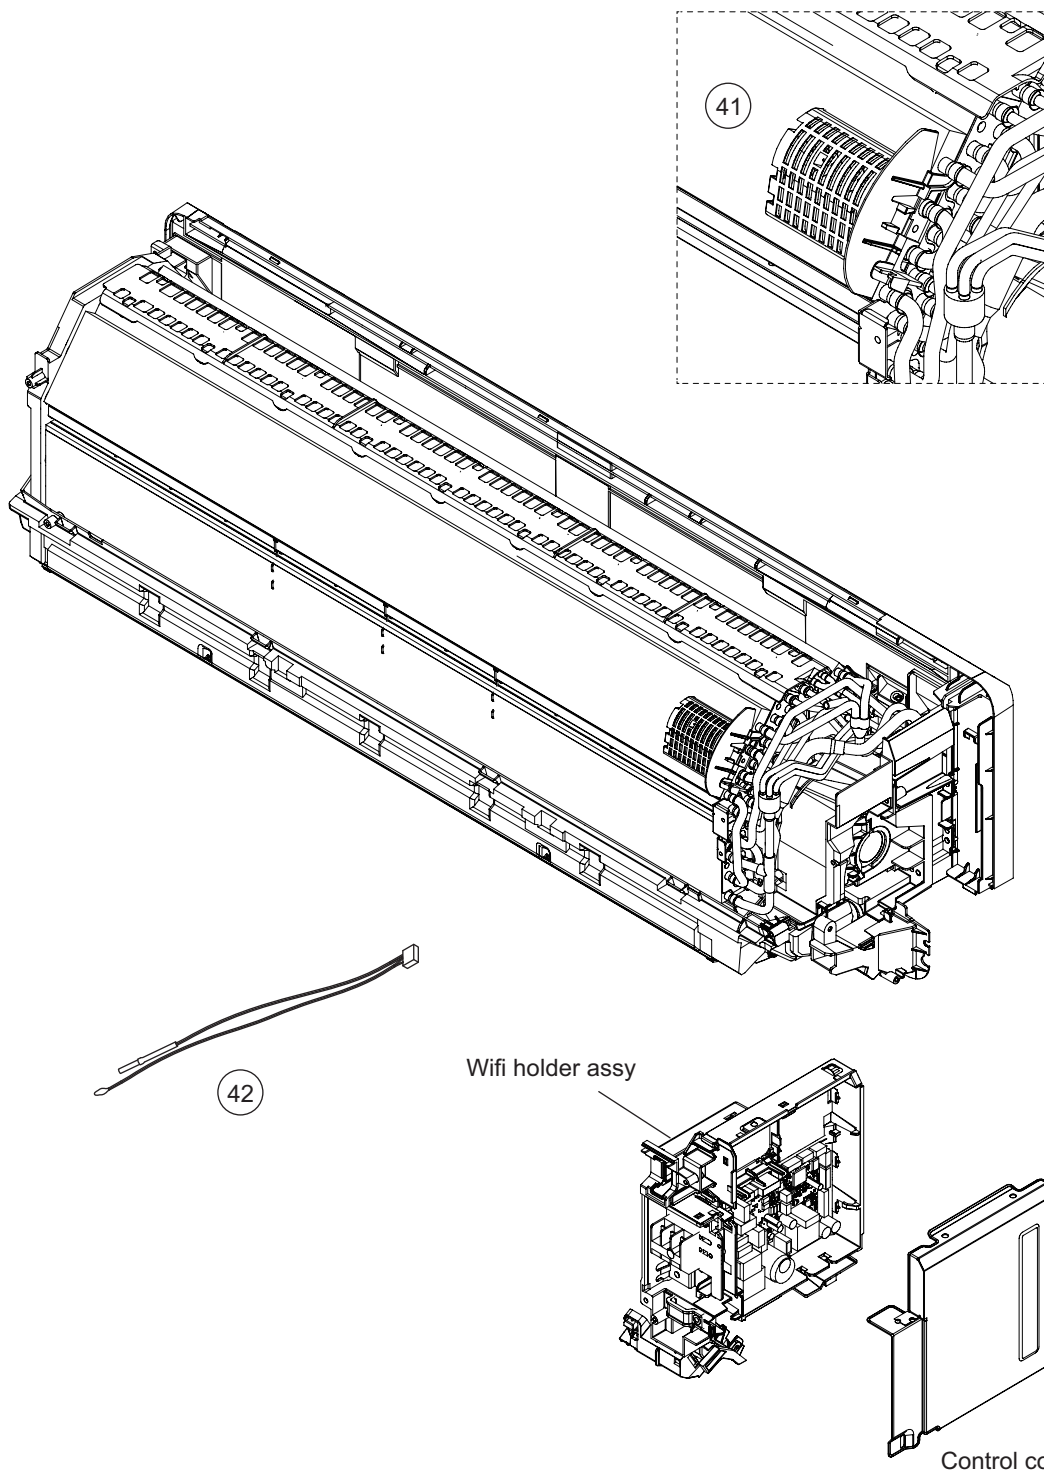

Models: ASYG18KMTB, ASYG22KMTB, and ASYG24KMTB

Item no.	Part no.	Part name	Service part
1	9383712012	Remote controller	◆
2	9318912005	Remote controller holder	◆
3	9323351004	Bracket panel	◆
4	9332911008	Electric filter holder	◆
5	9317250009	Air clean filter assy	◆

Item no.	Part no.	Part name	Service part
11	9387476002	Screw cap	◆
12	9323341012	Under cover L	◆
13	9323342019	Under cover R	◆
14	9387596618	Front panel total assy	◆

Item no.	Part no.	Part name	Service part
21	9323340008	Air filter	◆
22	9387756067	Intake grille assy	◆
23	9333719009	Grille clamber L	◆
24	9333704005	Grille clamber R	◆

Item no.	Part no.	Part name	Service part
31	9387479010	U/D louver assy	◆
32	9383730030	Louver spring	◆

Item no.	Part no.	Part name	Service part
41	9387467000	Room thermistor holder	◆
42	9900627041	Thermistor assy	◆

Control box

Item no.	Part no.	Part name	Service part
51	9711141538	Main PCB (For 18 model)	◆
	9711141545	Main PCB (For 22 model)	◆
	9711141552	Main PCB (For 24 model)	◆
52	9306489045	Terminal	◆
53	9711146052	Display assy	◆
54	9711147011	Indicator PCB	◆