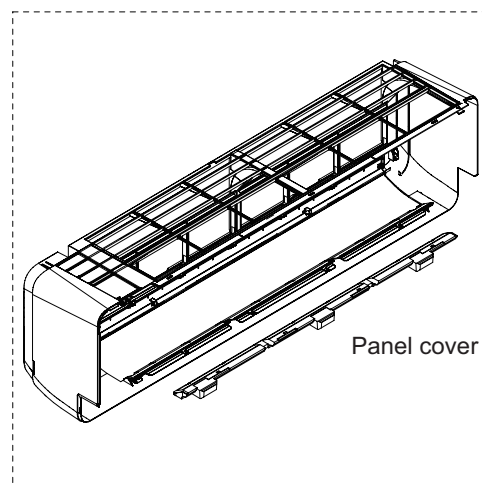

Item no.	Part no.	Part name	Service part
11	9387476002	Screw cap	◆
12	9323341012	Under cover L	◆
13	9323342019	Under cover R	◆
14	9387596618	Front panel total assy	◆

Item no.	Part no.	Part name	Service part
21	9323340008	Air filter	◆
22	9387756067	Intake grille assy	◆
23	9333719009	Grille clamber L	◆
24	9333704005	Grille clamber R	◆