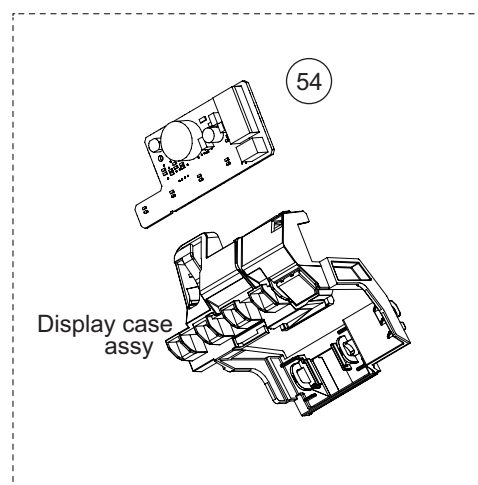

Item no.	Part no.	Part name	Service part
11	9387476002	Screw cap	◆
12	9323341012	Under cover L	◆
13	9323342019	Under cover R	◆
14	9387596618	Front panel total assy	◆

Item no.	Part no.	Part name	Service part
21	9323340008	Air filter	◆
22	9387756067	Intake grille assy	◆
23	9333719009	Grille clamber L	◆
24	9333704005	Grille clamber R	◆

Item no.	Part no.	Part name	Service part
31	9387479010	U/D louver assy	◆
32	9383730030	Louver spring	◆

Item no.	Part no.	Part name	Service part
41	9387467000	Room thermistor holder	◆
42	9900627041	Thermistor assy	◆

Control box

Item no.	Part no.	Part name	Service part
51	9711141538	Main PCB (For 18 model)	◆
	9711141545	Main PCB (For 22 model)	◆
	9711141552	Main PCB (For 24 model)	◆
52	9306489045	Terminal	◆
53	9711146052	Display assy	◆
54	9711147011	Indicator PCB	◆