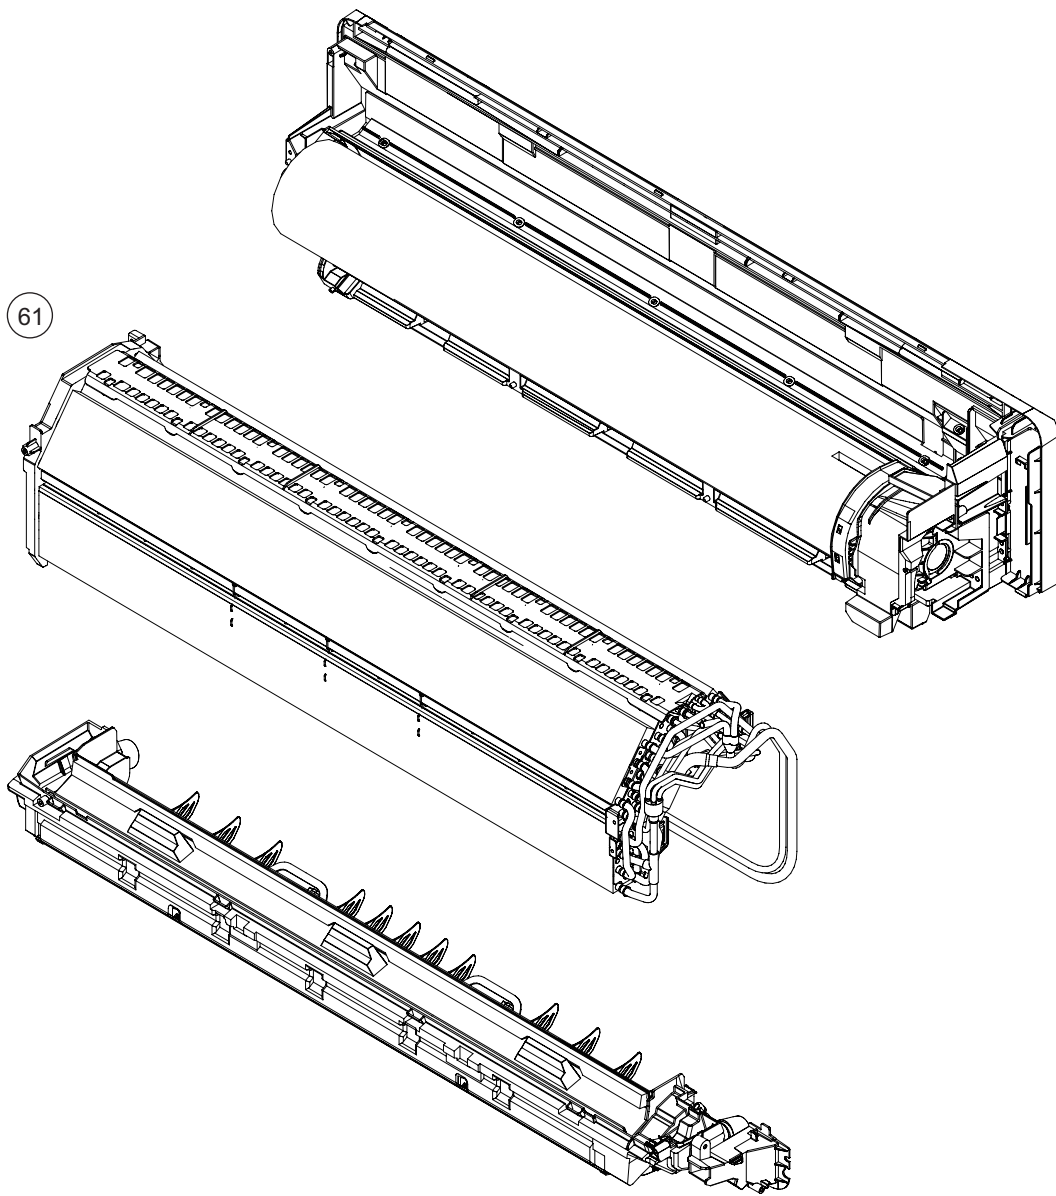

Item no.	Part no.	Part name	Service part
11	9387476002	Screw cap	◆
12	9323341012	Under cover L	◆
13	9323342019	Under cover R	◆
14	9387596618	Front panel total assy	◆

Item no.	Part no.	Part name	Service part
21	9323340008	Air filter	◆
22	9387756067	Intake grille assy	◆
23	9333719009	Grille clamber L	◆
24	9333704005	Grille clamber R	◆

Item no.	Part no.	Part name	Service part
31	9387479010	U/D louver assy	◆
32	9383730030	Louver spring	◆

Item no.	Part no.	Part name	Service part
41	9387467000	Room thermistor holder	◆
42	9900627041	Thermistor assy	◆

Control box

Item no.	Part no.	Part name	Service part
51	9711141538	Main PCB (For 18 model)	◆
	9711141545	Main PCB (For 22 model)	◆
	9711141552	Main PCB (For 24 model)	◆
52	9306489045	Terminal	◆
53	9711146052	Display assy	◆
54	9711147011	Indicator PCB	◆