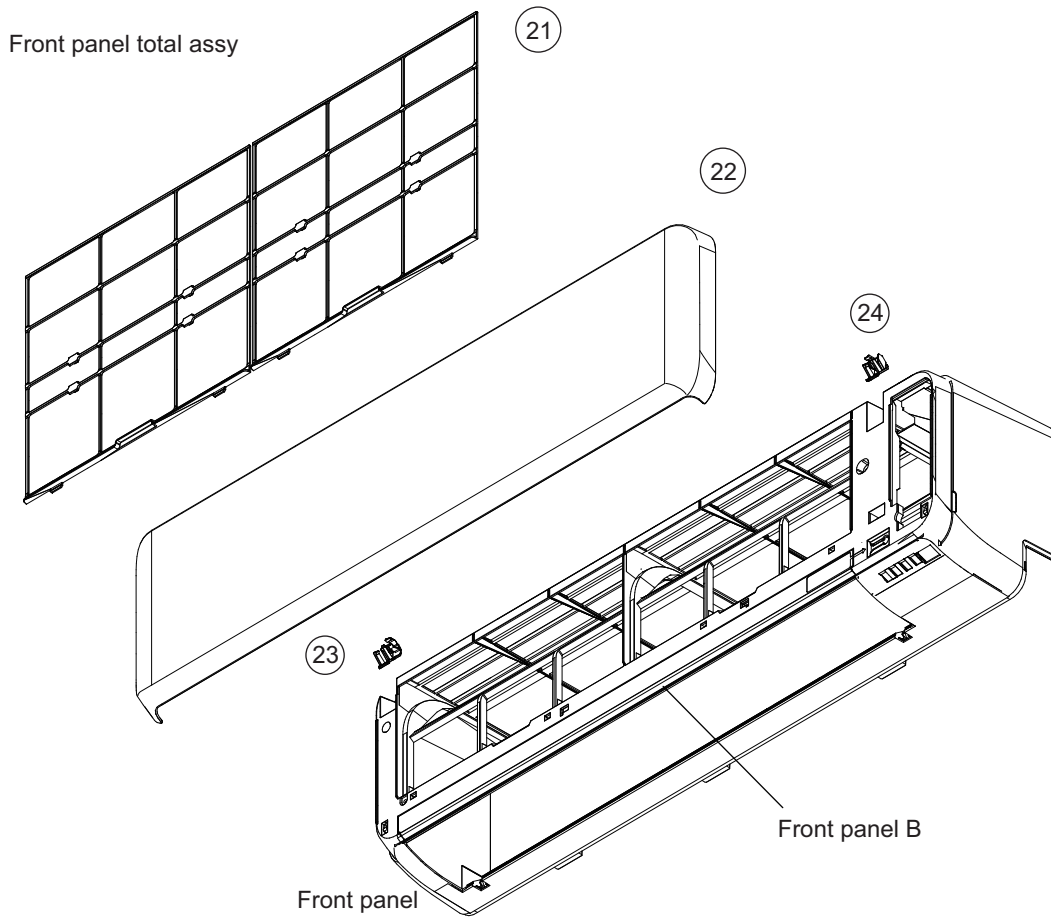

Models: ASYG18KMTB, ASYG22KMTB, and ASYG24KMTB

Item no.	Part no.	Part name	Service part
1	9383712012	Remote controller	◆
2	9318912005	Remote controller holder	◆
3	9323351004	Bracket panel	◆
4	9332911008	Electric filter holder	◆
5	9317250009	Air clean filter assy	◆

Item no.	Part no.	Part name	Service part
11	9387476002	Screw cap	◆
12	9323341012	Under cover L	◆
13	9323342019	Under cover R	◆
14	9387596618	Front panel total assy	◆

Item no.	Part no.	Part name	Service part
21	9323340008	Air filter	◆
22	9387756067	Intake grille assy	◆
23	9333719009	Grille clamber L	◆
24	9333704005	Grille clamber R	◆

Item no.	Part no.	Part name	Service part
31	9387479010	U/D louver assy	◆
32	9383730030	Louver spring	◆

Item no.	Part no.	Part name	Service part
41	9387467000	Room thermistor holder	◆
42	9900627041	Thermistor assy	◆

Control box

Item no.	Part no.	Part name	Service part
51	9711141538	Main PCB (For 18 model)	◆
	9711141545	Main PCB (For 22 model)	◆
	9711141552	Main PCB (For 24 model)	◆
52	9306489045	Terminal	◆
53	9711146052	Display assy	◆
54	9711147011	Indicator PCB	◆