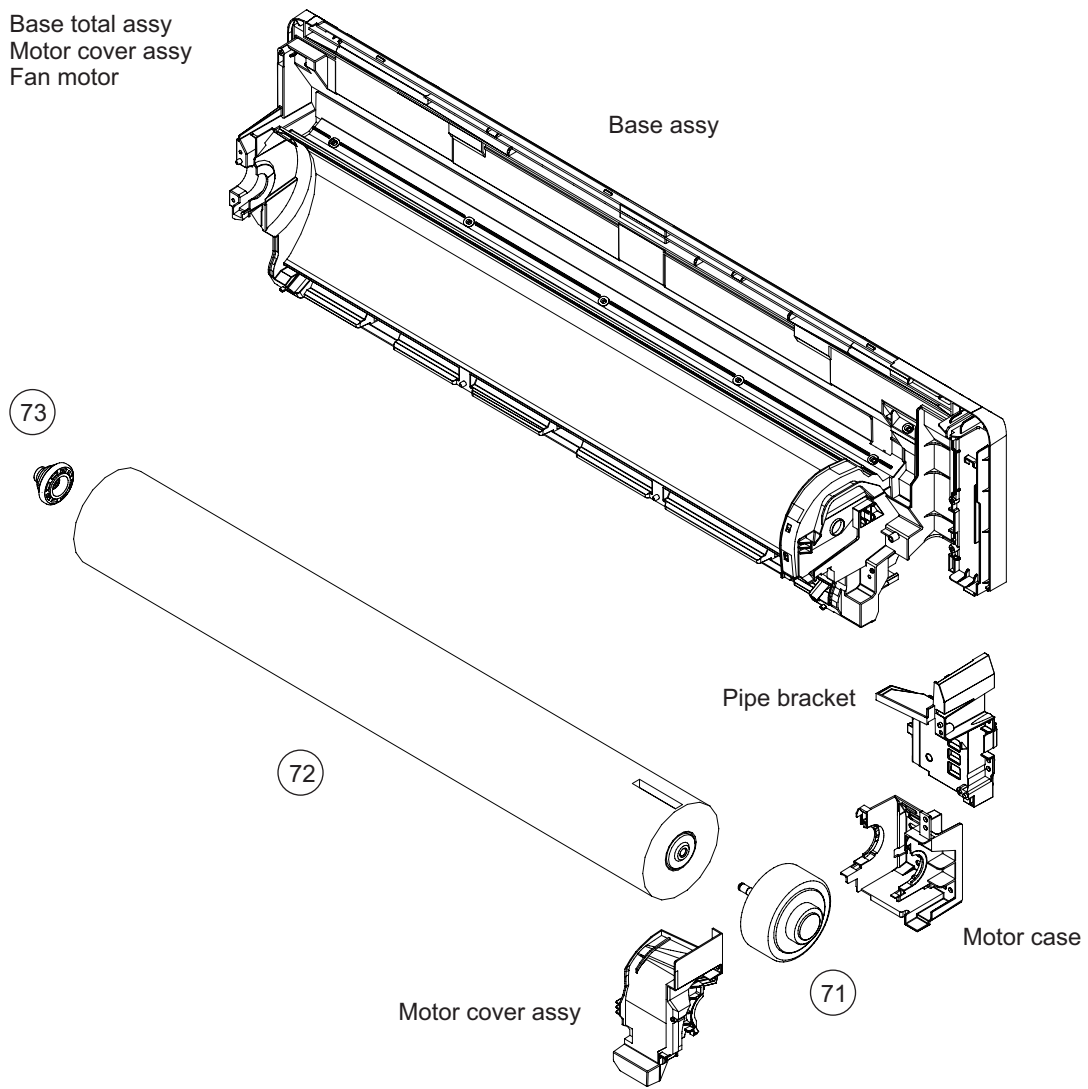

Control box

Item no.	Part no.	Part name	Service part
51	9711141538	Main PCB (For 18 model)	◆
	9711141545	Main PCB (For 22 model)	◆
	9711141552	Main PCB (For 24 model)	◆
52	9306489045	Terminal	◆
53	9711146052	Display assy	◆
54	9711147011	Indicator PCB	◆

Item no.	Part no.	Part name	Service part
61	9383735011	Evaporator total assy	◆

Base total assy
 Motor cover assy
 Fan motor

Item no.	Part no.	Part name	Service part
71	9603631000	Brushless motor	◆
72	9387055054	Crossflow fan assy	◆
73	9333628004	Bearing D assy	◆