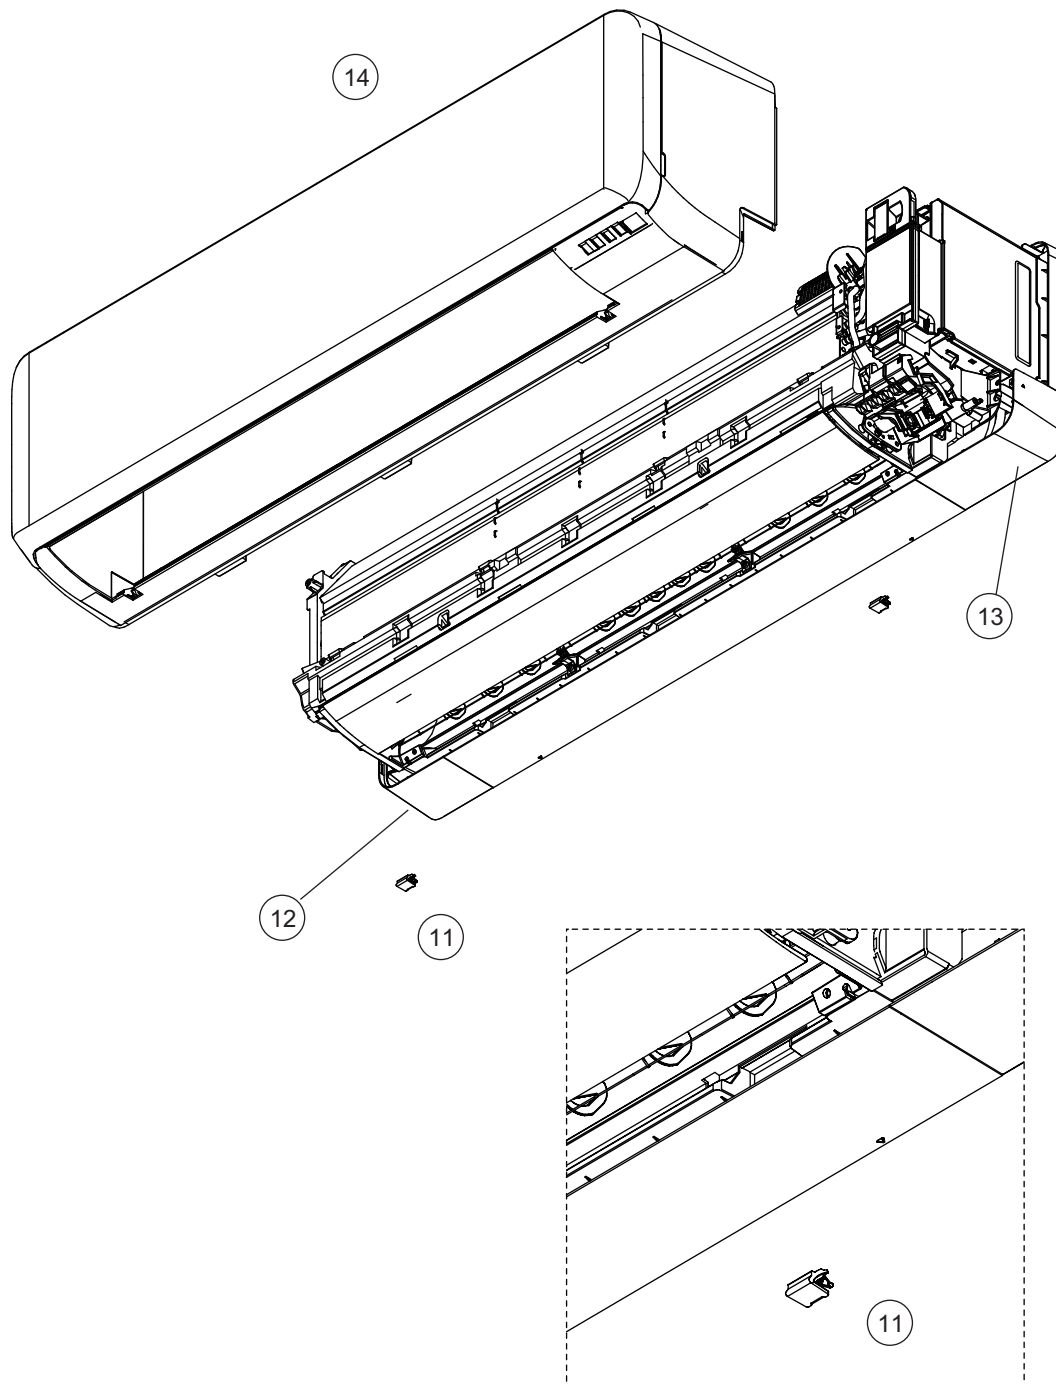

Models: ASYG18KMTB, ASYG22KMTB, and ASYG24KMTB

Item no.	Part no.	Part name	Service part
1	9383712012	Remote controller	◆
2	9318912005	Remote controller holder	◆
3	9323351004	Bracket panel	◆
4	9332911008	Electric filter holder	◆
5	9317250009	Air clean filter assy	◆

Item no.	Part no.	Part name	Service part
11	9387476002	Screw cap	◆
12	9323341012	Under cover L	◆
13	9323342019	Under cover R	◆
14	9387596618	Front panel total assy	◆

Item no.	Part no.	Part name	Service part
21	9323340008	Air filter	◆
22	9387756067	Intake grille assy	◆
23	9333719009	Grille clamber L	◆
24	9333704005	Grille clamber R	◆

Item no.	Part no.	Part name	Service part
31	9387479010	U/D louver assy	◆
32	9383730030	Louver spring	◆

Item no.	Part no.	Part name	Service part
41	9387467000	Room thermistor holder	◆
42	9900627041	Thermistor assy	◆

Control box

Item no.	Part no.	Part name	Service part
51	9711141538	Main PCB (For 18 model)	◆
	9711141545	Main PCB (For 22 model)	◆
	9711141552	Main PCB (For 24 model)	◆
52	9306489045	Terminal	◆
53	9711146052	Display assy	◆
54	9711147011	Indicator PCB	◆