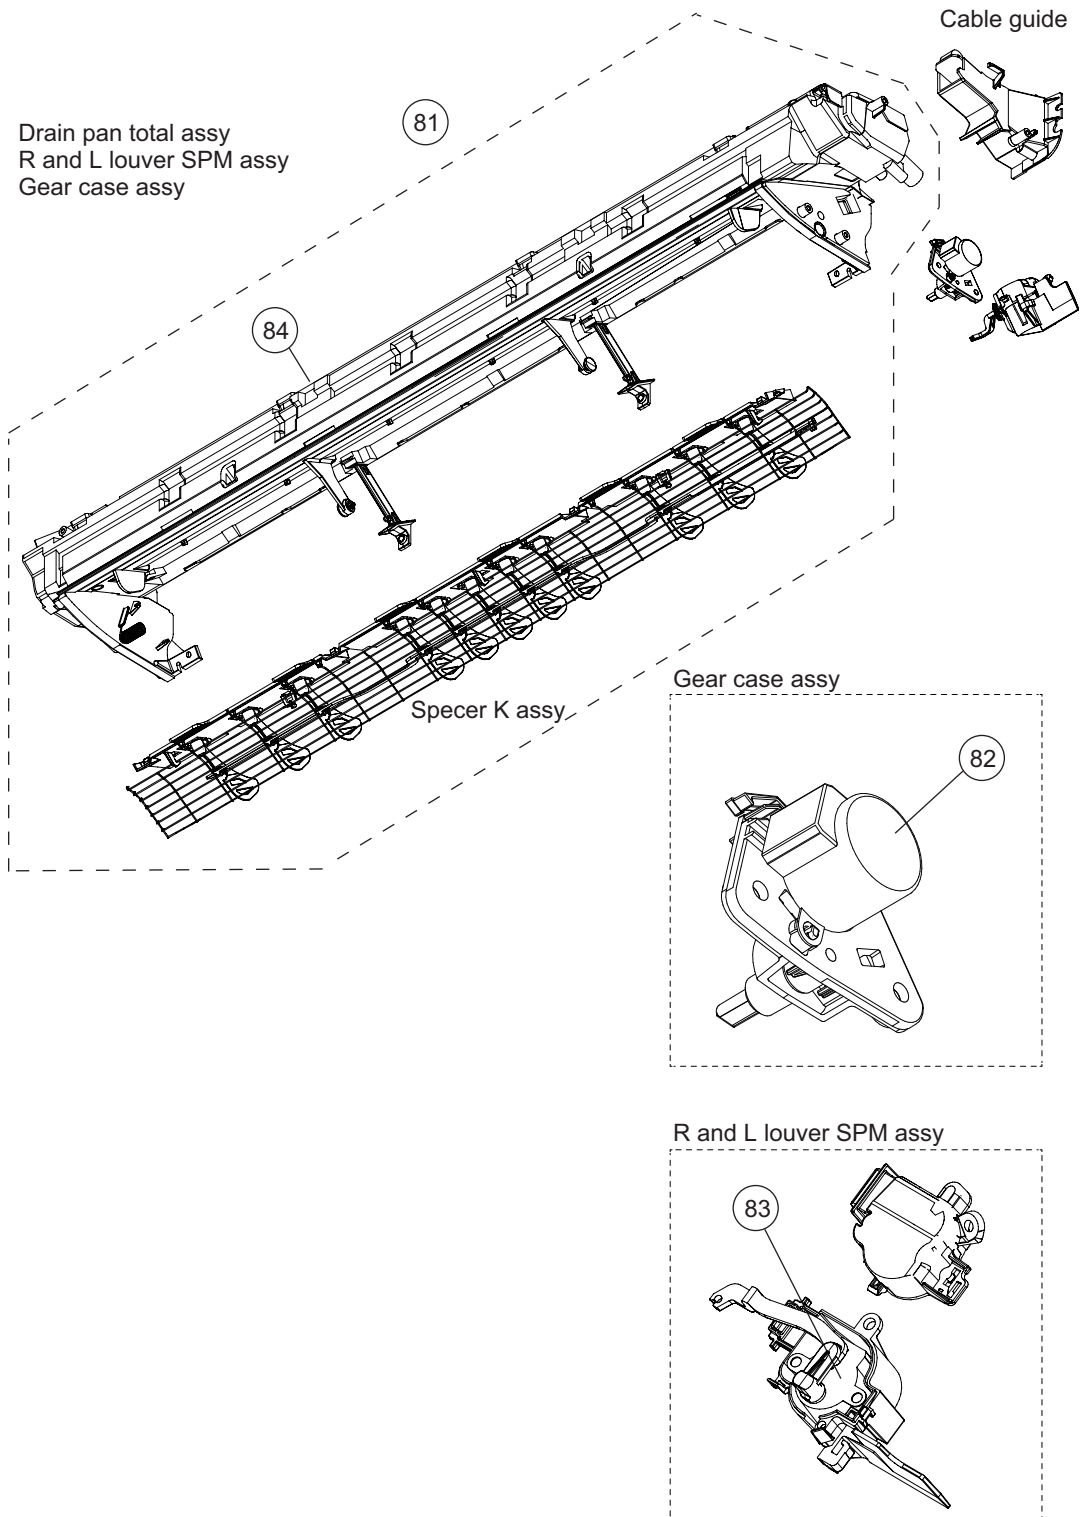

Item no.	Part no.	Part name	Service part
31	9387479010	U/D louver assy	◆
32	9383730030	Louver spring	◆

Item no.	Part no.	Part name	Service part
41	9387467000	Room thermistor holder	◆
42	9900627041	Thermistor assy	◆

Control box

Item no.	Part no.	Part name	Service part
51	9711141538	Main PCB (For 18 model)	◆
	9711141545	Main PCB (For 22 model)	◆
	9711141552	Main PCB (For 24 model)	◆
52	9306489045	Terminal	◆
53	9711146052	Display assy	◆
54	9711147011	Indicator PCB	◆

Item no.	Part no.	Part name	Service part
61	9383735011	Evaporator total assy	◆

Base total assy
 Motor cover assy
 Fan motor

Item no.	Part no.	Part name	Service part
71	9603631000	Brushless motor	◆
72	9387055054	Crossflow fan assy	◆
73	9333628004	Bearing D assy	◆

Item no.	Part no.	Part name	Service part
81	9387590142	Drain pan total assy	◆
82	9901011016	Stepping motor	◆
83	9901011023	Stepping motor	◆
84	9387590142	Drain pan assy	◆