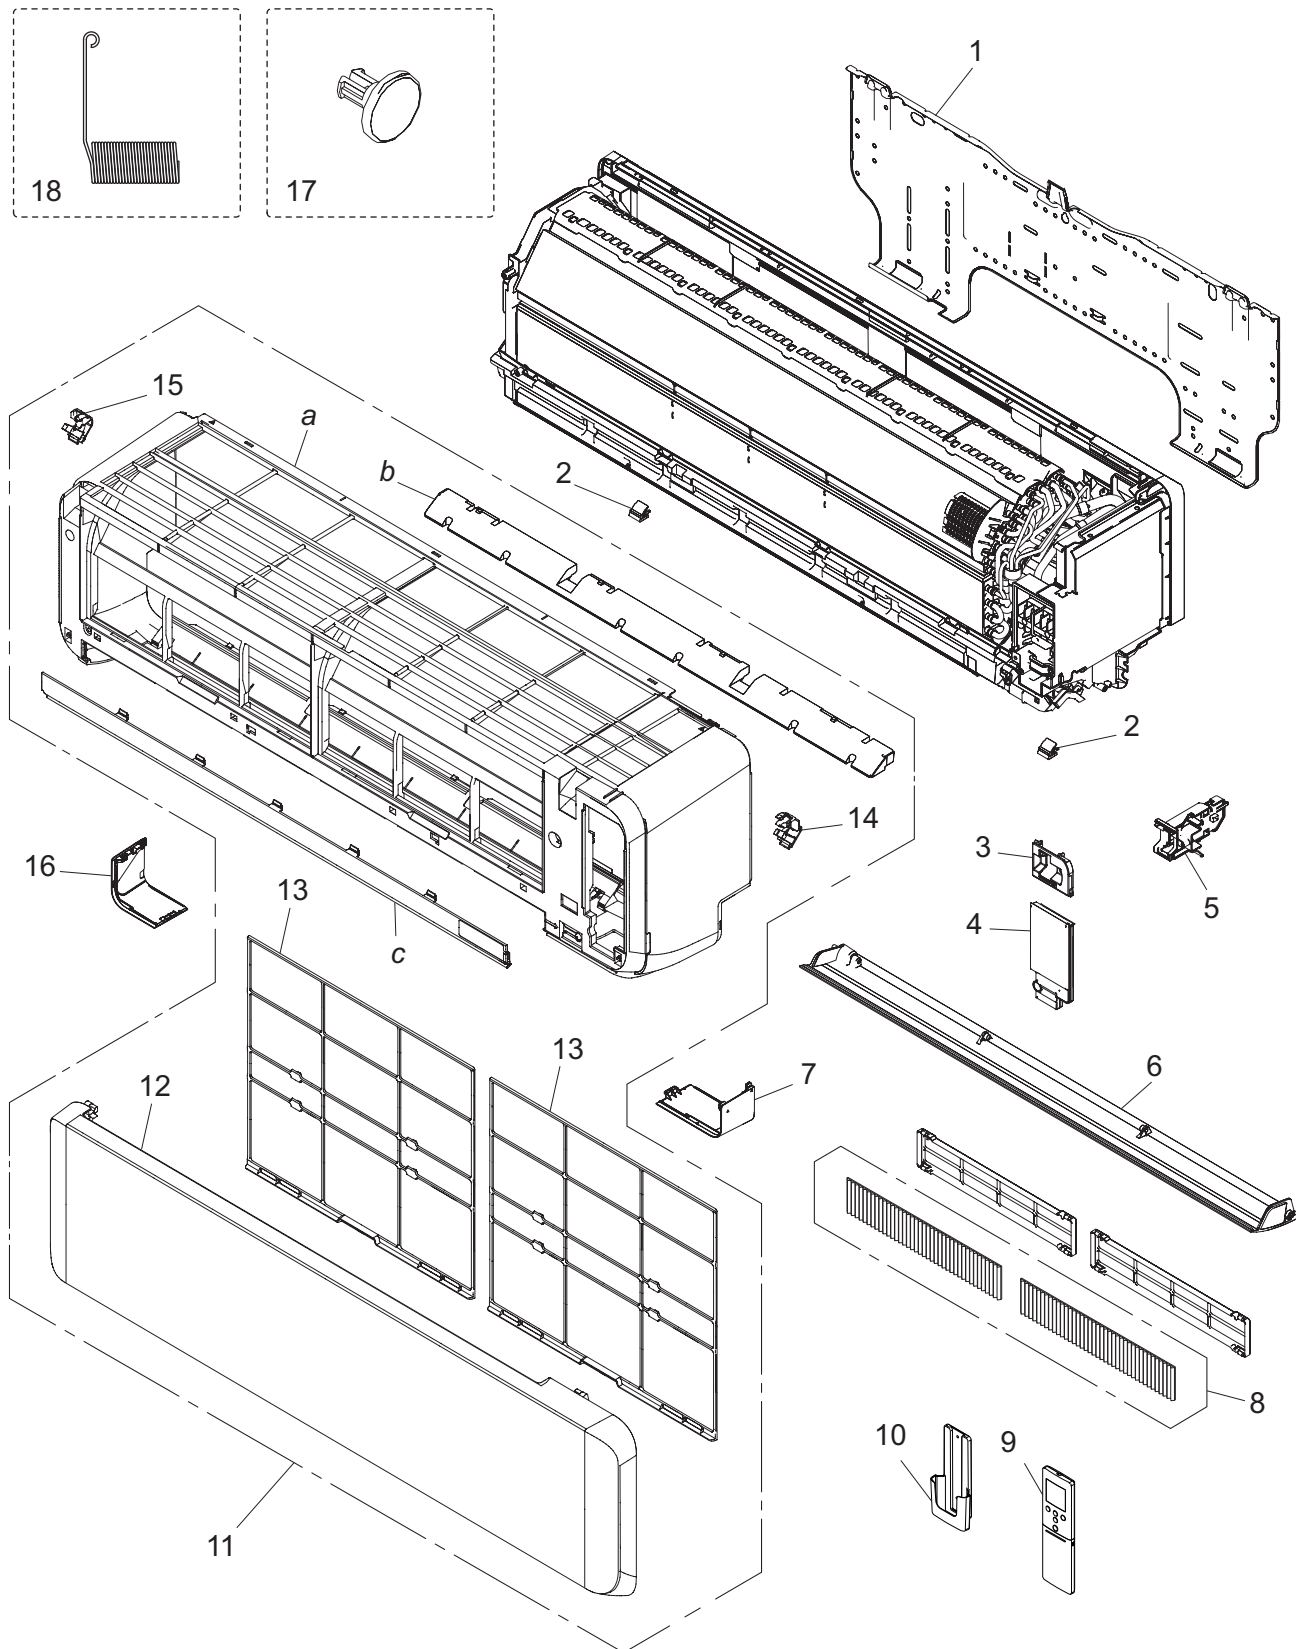

2. Indoor unit parts list

2-1. Models: ASYG18KMTE and ASYG24KMTE

■ Exterior parts

TECHNICAL DATA
AND PARTS LIST

TECHNICAL DATA
AND PARTS LIST

Item no.	Part no.	Part name	Service part
1	9388158013	Bracket panel	◆
2	9387476002	Screw cap	◆
3	9383729027	Wire cover assy B	◆
4	9387597066	Wire cover assy	◆
5	9383765056	WLAN adapter holder assy	◆
6	9387479010	Louver assy (Up/Down)	◆
7	9323342040	Under cover R	◆
8	9317250009	Air cleaning filter assy	◆
9	9332438697	Wireless remote controller	◆
10	9318912005	Remote controller holder	◆
11	9384977045	Front panel total assy	◆
12	9387756067	Intake grille assy	◆
13	9323340008	Air filter	◆
14	9333719009	Grille clamper L	◆
15	9333704005	Grille clamper R	◆
16	9323341043	Under cover L	◆
17	9333608006	Bush	◆
18	9383730030	Louver spring	◆
a	—	Front panel	—
b	—	Panel cover	—
c	—	Front panel B	—

■ Chassis

TECHNICAL DATA
AND PARTS LIST

TECHNICAL DATA
AND PARTS LIST

Item no.	Part no.	Part name	Service part
50	9383735196	Evaporator total assy	◆
51	9387467000	Room thermistor holder	◆
52	9901013010	Terminal 3P	◆
53	9711732330	Main PCB (18 model)	◆
	9711732354	Main PCB (24 model)	◆
54	9900627041	Thermistor assy	◆
55	9711146052	Display assy	◆
56	9711147011	Indicator PCB	◆
57	9387587159	Base assy	◆
58	9388150000	Pipe bracket A	◆
59	9388155005	Under cover C	◆
60	9388182001	Screw cap	◆
61	9384500007	Motor case sub assy	◆
62	9383565007	Pipe bracket	◆
63	9603631000	DC fan motor	◆
64	9387713015	Motor cover assy	◆
65	9387488012	Cable guide	◆
66	9387714012	Gear case assy	◆
67	9901011016	Stepping motor	◆
68	9383728006	R and L louver SPM assy	◆
69	9901011023	Stepping motor	◆
70	9387590142	Drain pan total assy	◆
71	9316177017	Drain cap	◆
72	9316904002	Drain hose assy	◆
73	9333628004	Bearing D assy	◆
74	9387055054	Crossflow fan assy	◆
—	9901010071	Wire with connector (USB adapter connection)	◆
<i>a</i>	—	Control box	—
<i>b</i>	—	Control cover	—
<i>c</i>	—	Display case	—