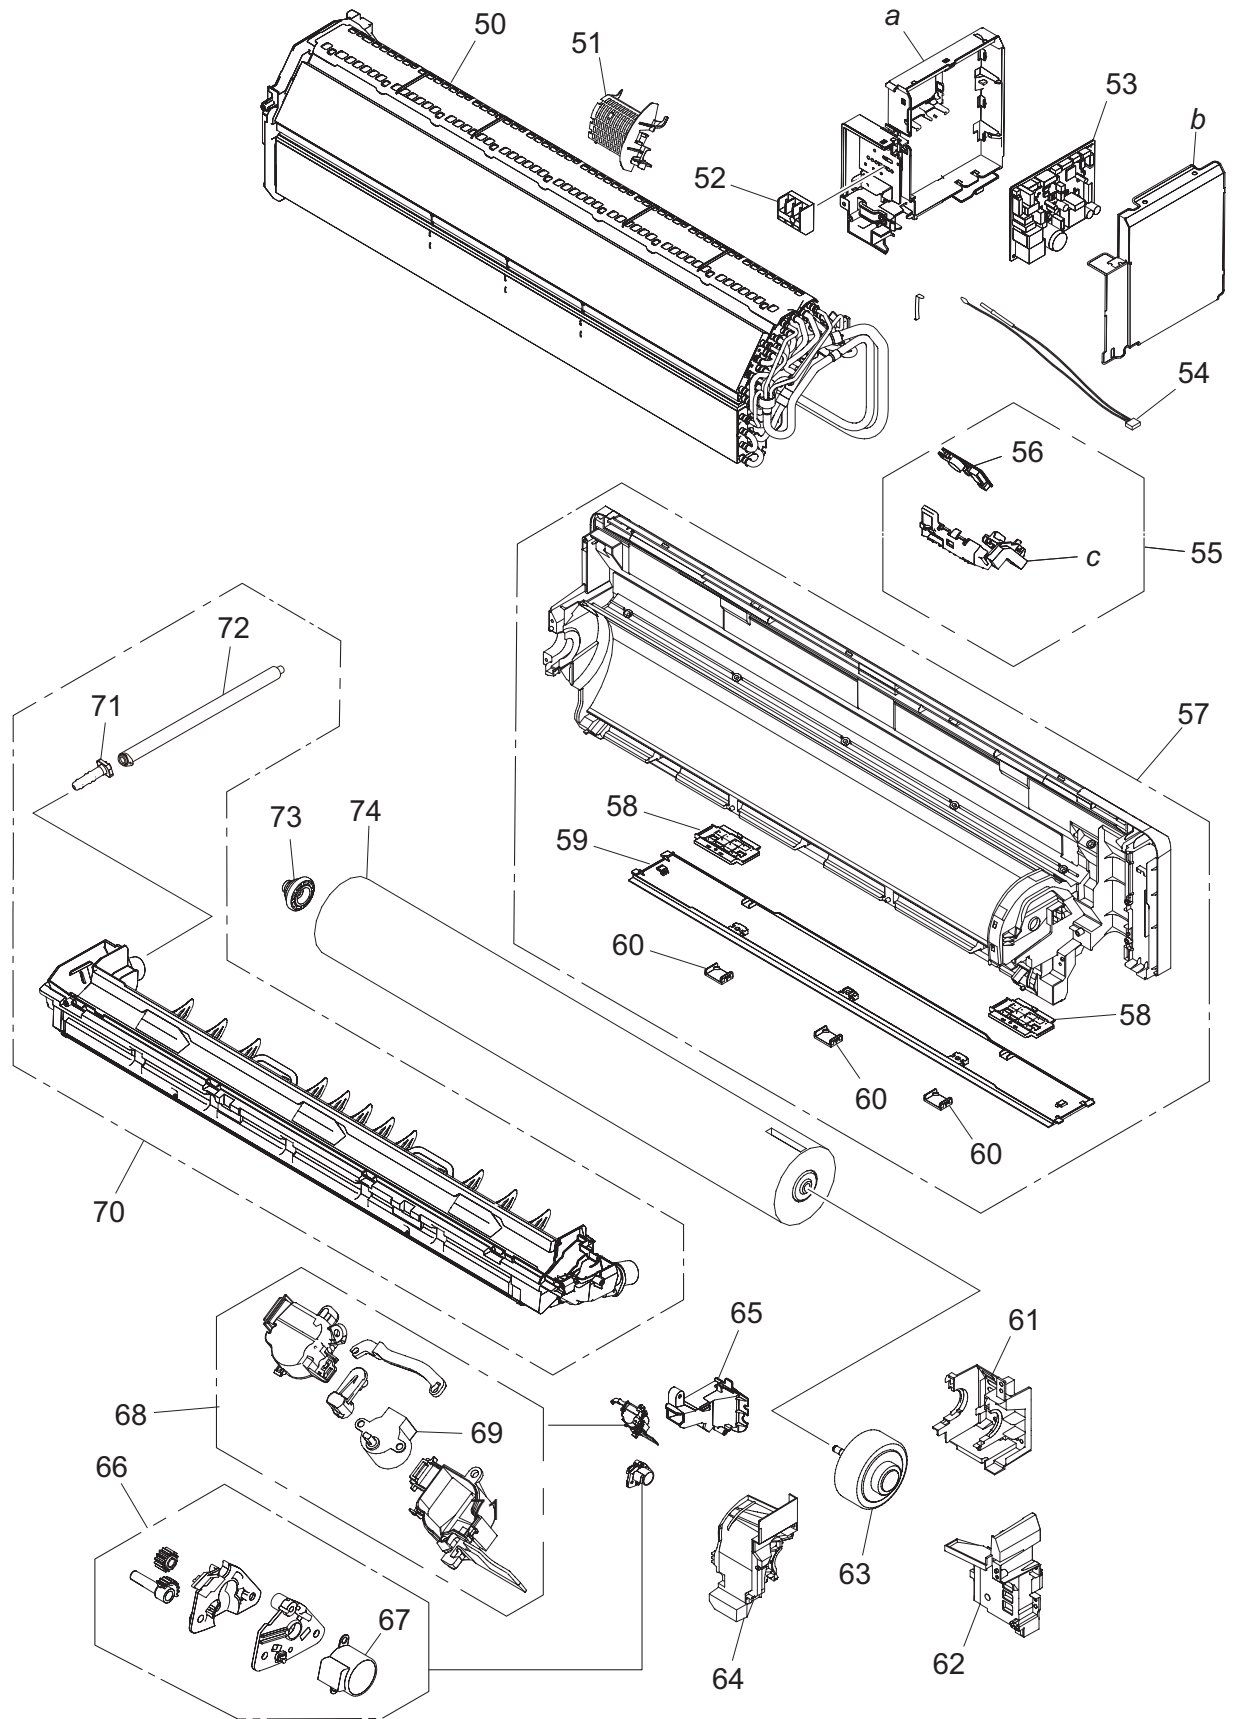

2. Indoor unit parts list

2-1. Models: ASYG18KMTE and ASYG24KMTE

■ Exterior parts

TECHNICAL DATA
AND PARTS LIST

TECHNICAL DATA
AND PARTS LIST

Item no.	Part no.	Part name	Service part
1	9388158013	Bracket panel	◆
2	9387476002	Screw cap	◆
3	9383729027	Wire cover assy B	◆
4	9387597066	Wire cover assy	◆
5	9383765056	WLAN adapter holder assy	◆
6	9387479010	Louver assy (Up/Down)	◆
7	9323342040	Under cover R	◆
8	9317250009	Air cleaning filter assy	◆
9	9332438697	Wireless remote controller	◆
10	9318912005	Remote controller holder	◆
11	9384977045	Front panel total assy	◆
12	9387756067	Intake grille assy	◆
13	9323340008	Air filter	◆
14	9333719009	Grille clamper L	◆
15	9333704005	Grille clamper R	◆
16	9323341043	Under cover L	◆
17	9333608006	Bush	◆
18	9383730030	Louver spring	◆
a	—	Front panel	—
b	—	Panel cover	—
c	—	Front panel B	—

■ Chassis

TECHNICAL DATA
AND PARTS LIST

TECHNICAL DATA
AND PARTS LIST

Item no.	Part no.	Part name	Service part
50	9383735196	Evaporator total assy	◆
51	9387467000	Room thermistor holder	◆
52	9901013010	Terminal 3P	◆
53	9711732330	Main PCB (18 model)	◆
	9711732354	Main PCB (24 model)	◆
54	9900627041	Thermistor assy	◆
55	9711146052	Display assy	◆
56	9711147011	Indicator PCB	◆
57	9387587159	Base assy	◆
58	9388150000	Pipe bracket A	◆
59	9388155005	Under cover C	◆
60	9388182001	Screw cap	◆
61	9384500007	Motor case sub assy	◆
62	9383565007	Pipe bracket	◆
63	9603631000	DC fan motor	◆
64	9387713015	Motor cover assy	◆
65	9387488012	Cable guide	◆
66	9387714012	Gear case assy	◆
67	9901011016	Stepping motor	◆
68	9383728006	R and L louver SPM assy	◆
69	9901011023	Stepping motor	◆
70	9387590142	Drain pan total assy	◆
71	9316177017	Drain cap	◆
72	9316904002	Drain hose assy	◆
73	9333628004	Bearing D assy	◆
74	9387055054	Crossflow fan assy	◆
—	9901010071	Wire with connector (USB adapter connection)	◆
<i>a</i>	—	Control box	—
<i>b</i>	—	Control cover	—
<i>c</i>	—	Display case	—