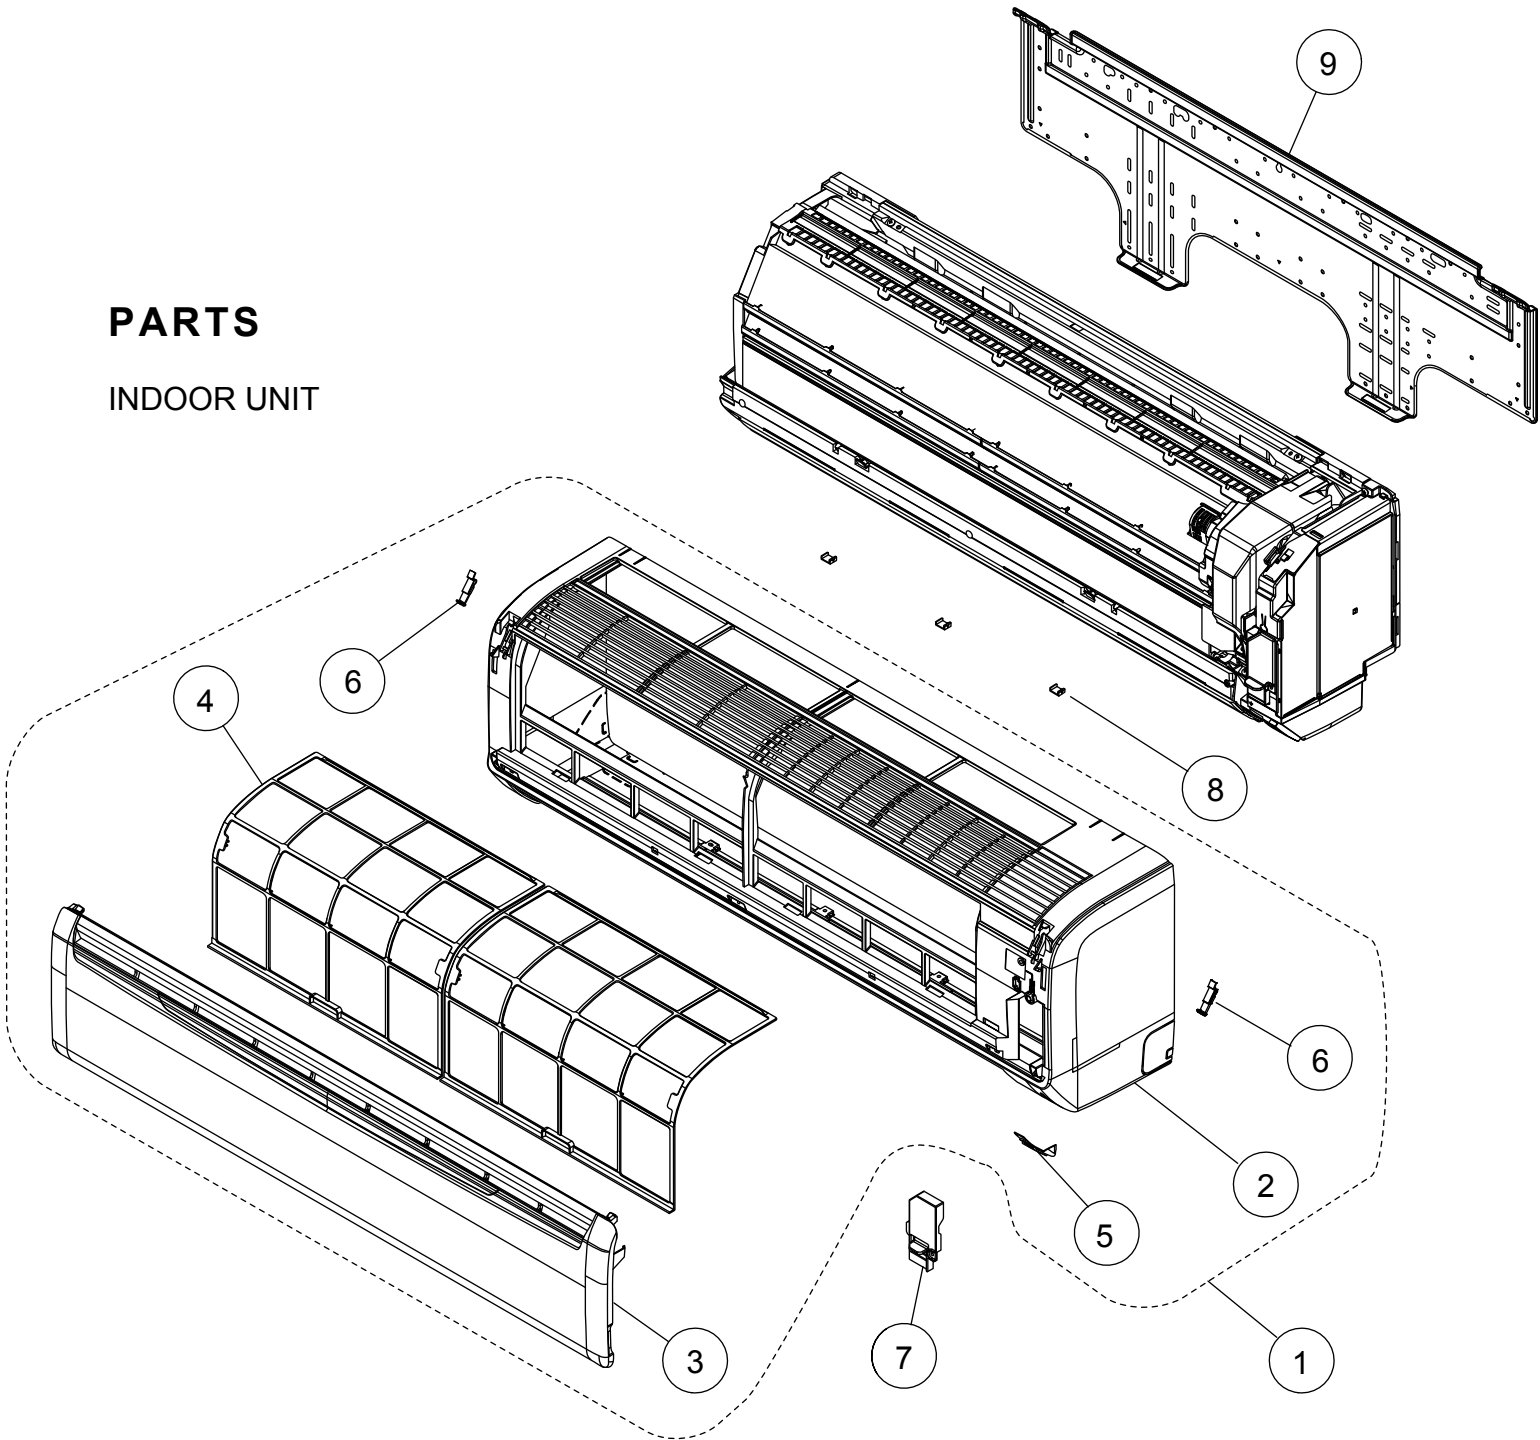

# PARTS

## INDOOR UNIT

10

11

Ref	Description	Parts number
1	Front Panel Total Assy	9318738001
2	Front Panel	9314991080
3	Intake Grille Assy	9385985049
4	Air Filter	9315014016
5	Receiver Window	9315010018
6	Clamber Grille	9306755010
7	Wire Clamber	9315015013
8	Cap (Screw)	9309002074
9	Bracket Panel	9315023018
10	Remote Control	9379219037
11	Remote Control Holder	9305642045
--	Air Clean Filter Assy	9315212016

# INDOOR UNIT

Ref	Description	Parts number
21	Evaporator Total Assy	9315338112
22	Connection Pipe Assy	9315355058
23	Water Seal	9315251015
24	Evaporator Holder R	9314994012
25	Evaporator Holder L	9314995019
26	Rear Bracket	9315022011
27	Filter Guide	9315013019
28	Filter Guard	9315411013
29	Bearing C Assy	9306628017
30	Crossflow Fan Assy	9315024015
31	Holder (Room Thermistor)	9315252012
32	Pipe Thermistor	9900551018

Ref	Description	Parts number
51	Louver U	9315000026
52	Louver Z	9315001023
53	Diffuser U	9315002020
54	Diffuser Z	9315003027
55	Spring C	9314142017
56	Pillar A	9315009012
57	Joint B	9315006011
58	R and L Louver	9311997016
-	Fan Guard	9305751051
-	Fan Guard Holder Right	9315814012
-	Fan Guard Holder Left	9315815019