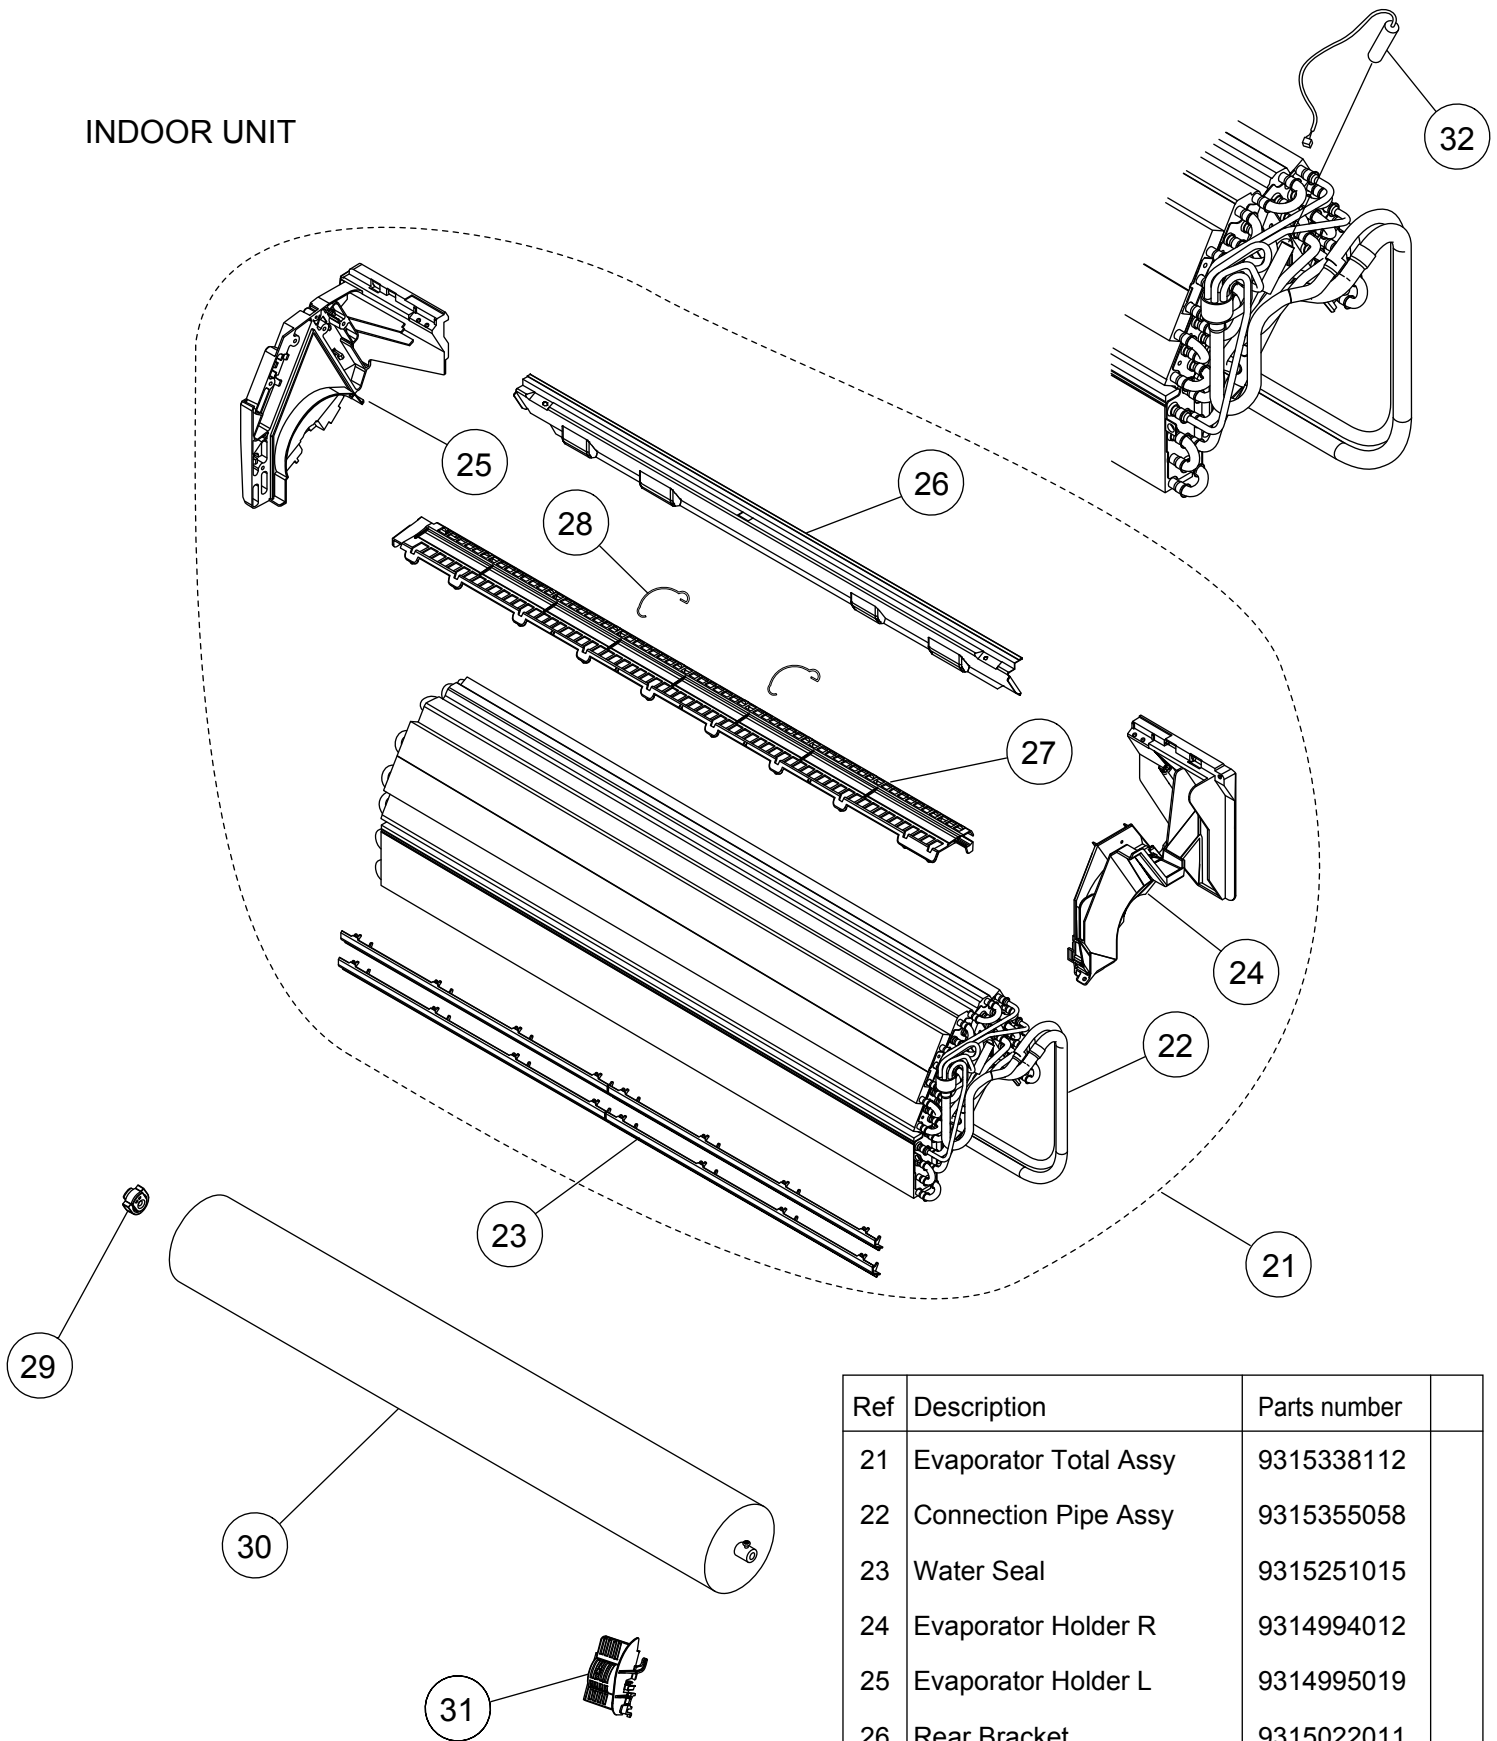

## INDOOR UNIT

10

11

Ref	Description	Parts number
1	Front Panel Total Assy	9318738001
2	Front Panel	9314991080
3	Intake Grille Assy	9385985049
4	Air Filter	9315014016
5	Receiver Window	9315010018
6	Clamber Grille	9306755010
7	Wire Clamber	9315015013
8	Cap (Screw)	9309002074
9	Bracket Panel	9315023018
10	Remote Control	9379219037
11	Remote Control Holder	9305642045
--	Air Clean Filter Assy	9315212016

# INDOOR UNIT

Ref	Description	Parts number
21	Evaporator Total Assy	9315338112
22	Connection Pipe Assy	9315355058
23	Water Seal	9315251015
24	Evaporator Holder R	9314994012
25	Evaporator Holder L	9314995019
26	Rear Bracket	9315022011
27	Filter Guide	9315013019
28	Filter Guard	9315411013
29	Bearing C Assy	9306628017
30	Crossflow Fan Assy	9315024015
31	Holder (Room Thermistor)	9315252012
32	Pipe Thermistor	9900551018

INDOOR UNIT

Ref	Description	Parts number
41	Casing Assy	9315331045
42	Casing	9314993015
43	Casing Cover B	9315016010
44	Casing Cover L	9315017017
45	Casing Cover R	9315018014
46	Casing Cover F	9315019011
47	Drain Cap	9367677009
48	Drain Hose Assy	9315769015
49	Bush B	9312156016
50	Spacer D	9315282019

Ref	Description	Parts number
51	Louver U	9315000026
52	Louver Z	9315001023
53	Diffuser U	9315002020
54	Diffuser Z	9315003027
55	Spring C	9314142017
56	Pillar A	9315009012
57	Joint B	9315006011
58	R and L Louver	9311997016
-	Fan Guard	9305751051
-	Fan Guard Holder Right	9315814012
-	Fan Guard Holder Left	9315815019