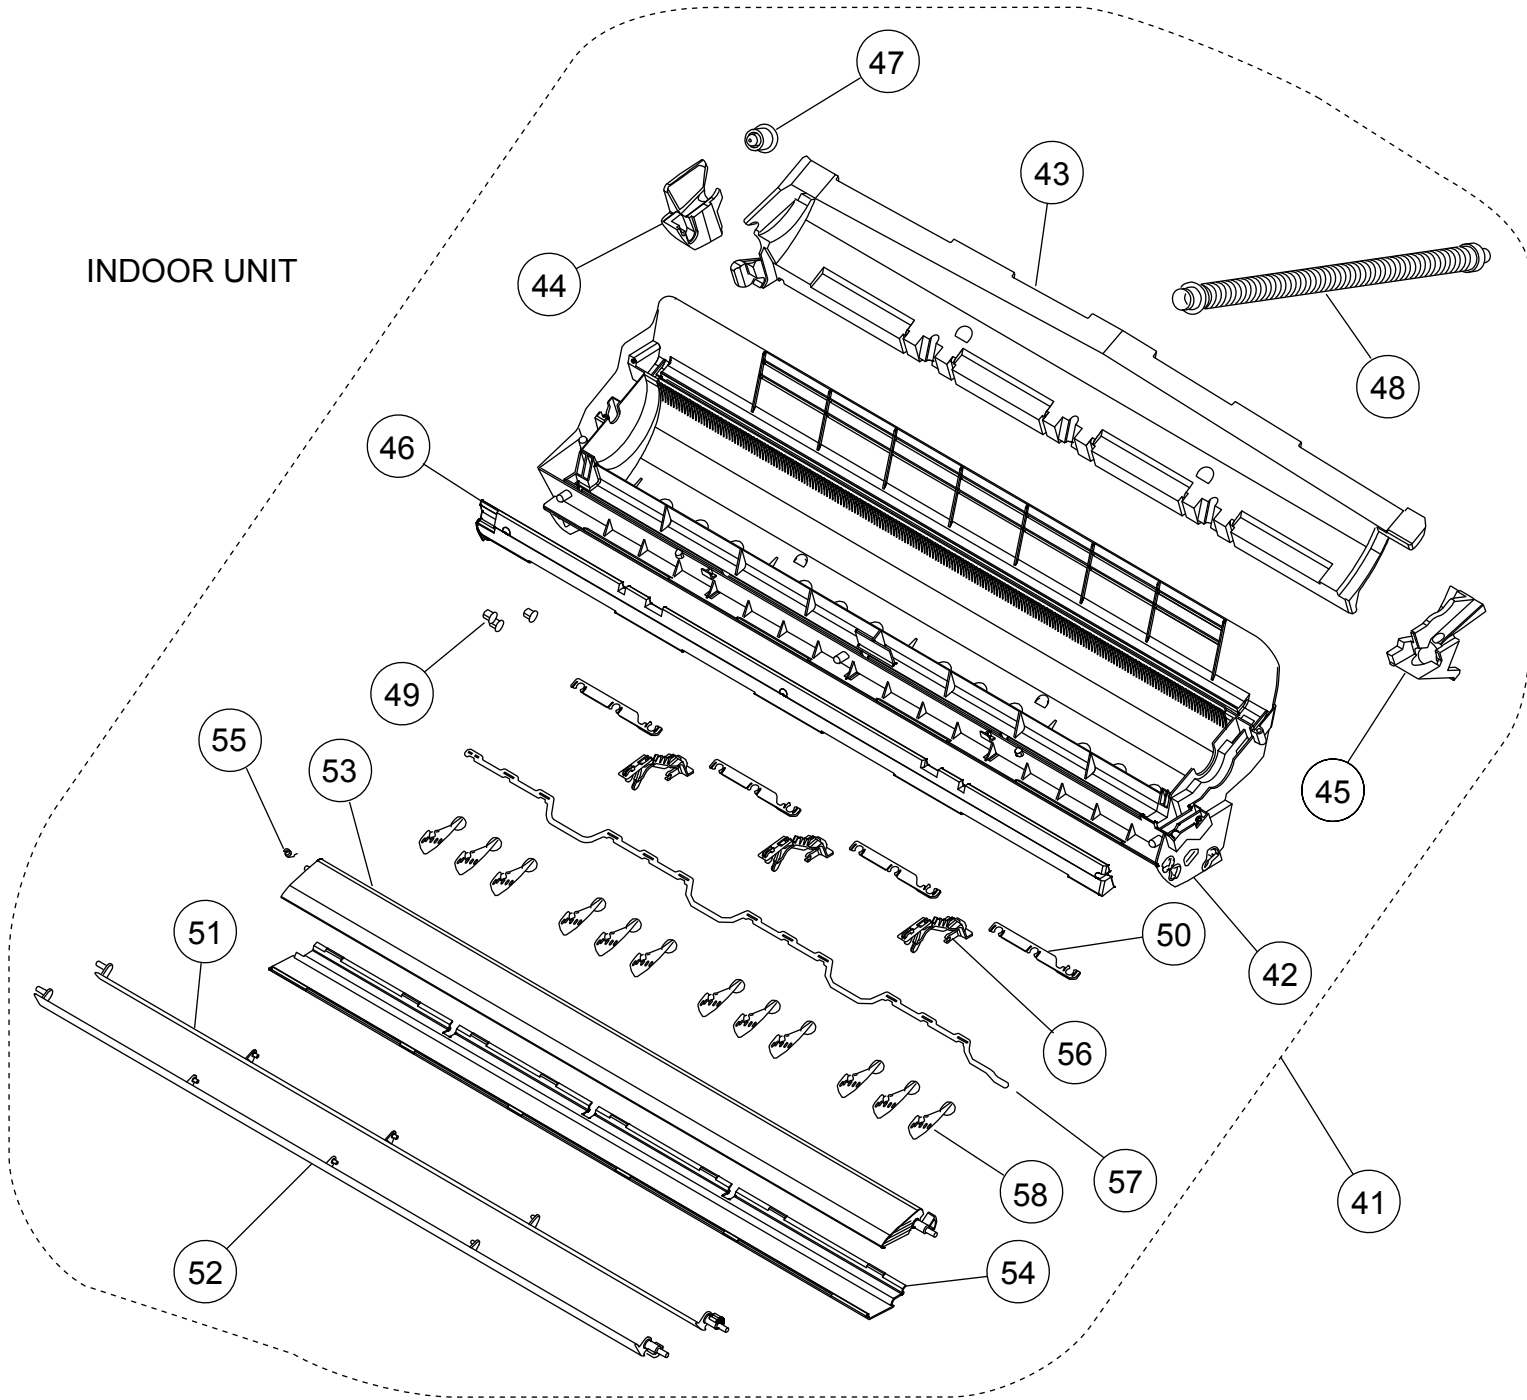

INDOOR UNIT

Ref	Description	Parts number
41	Casing Assy	9315331045
42	Casing	9314993015
43	Casing Cover B	9315016010
44	Casing Cover L	9315017017
45	Casing Cover R	9315018014
46	Casing Cover F	9315019011
47	Drain Cap	9367677009
48	Drain Hose Assy	9315769015
49	Bush B	9312156016
50	Spacer D	9315282019

Ref	Description	Parts number
51	Louver U	9315000026
52	Louver Z	9315001023
53	Diffuser U	9315002020
54	Diffuser Z	9315003027
55	Spring C	9314142017
56	Pillar A	9315009012
57	Joint B	9315006011
58	R and L Louver	9311997016
-	Fan Guard	9305751051
-	Fan Guard Holder Right	9315814012
-	Fan Guard Holder Left	9315815019