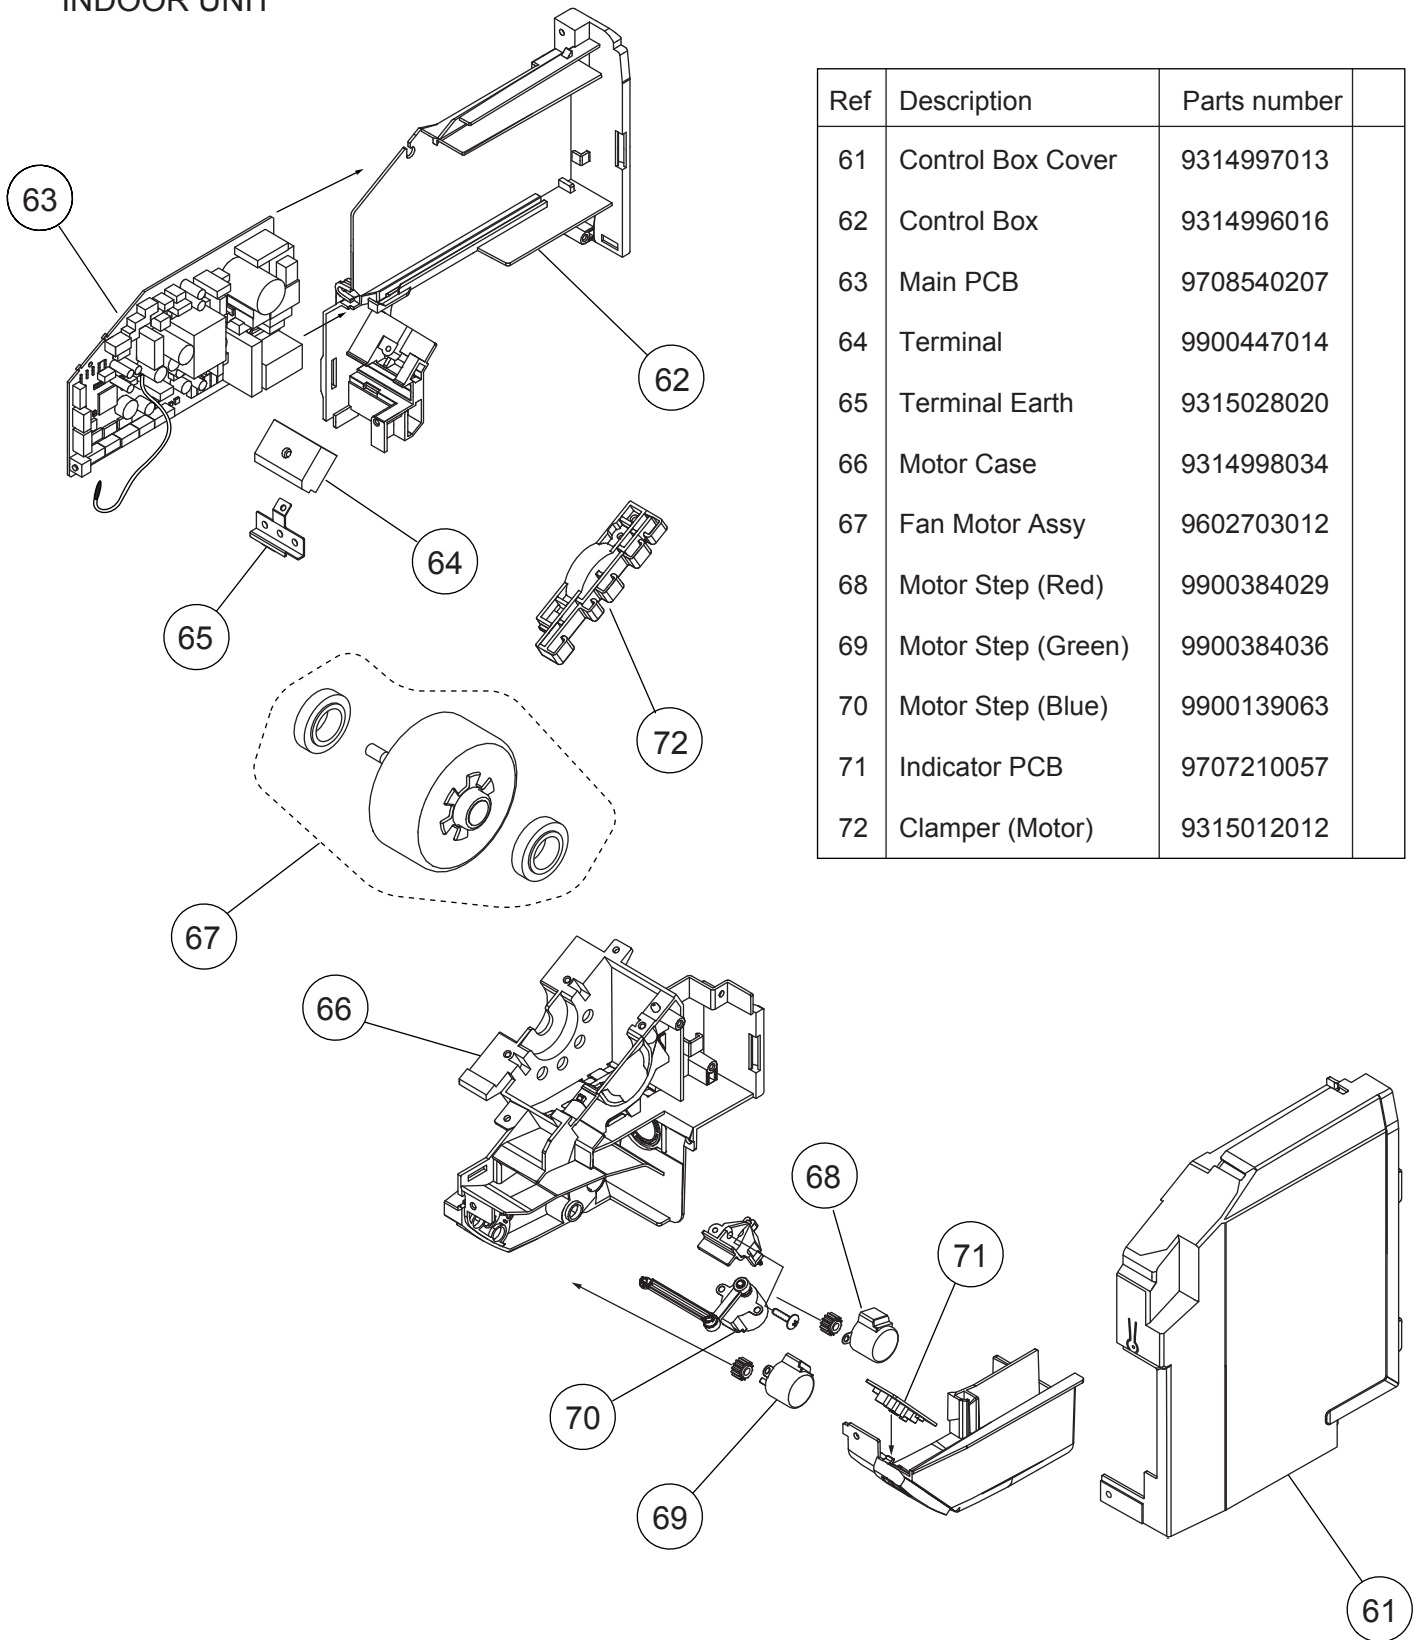

INDOOR UNIT

Ref	Description	Parts number
61	Control Box Cover	9314997013
62	Control Box	9314996016
63	Main PCB	9708540207
64	Terminal	9900447014
65	Terminal Earth	9315028020
66	Motor Case	9314998034
67	Fan Motor Assy	9602703012
68	Motor Step (Red)	9900384029
69	Motor Step (Green)	9900384036
70	Motor Step (Blue)	9900139063
71	Indicator PCB	9707210057
72	Clamper (Motor)	9315012012