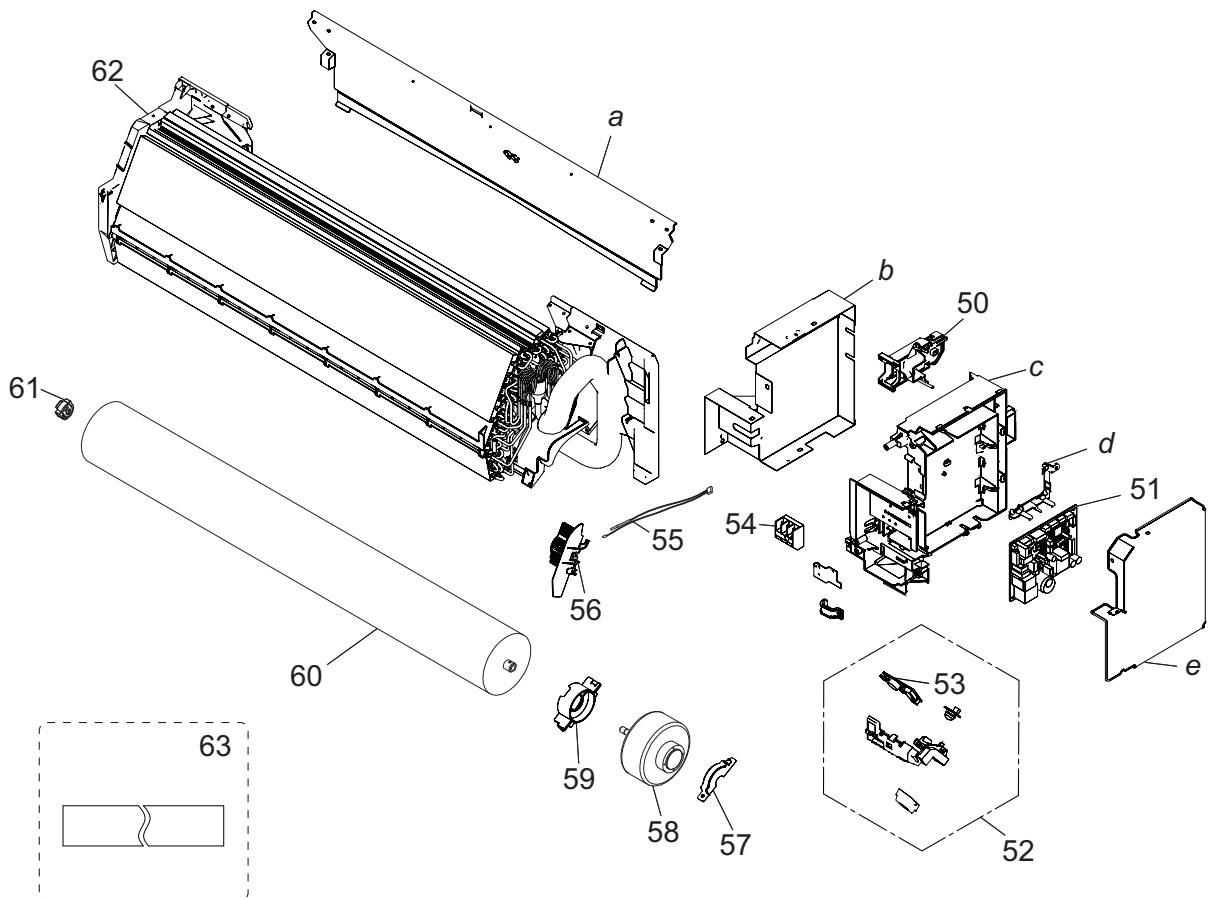

#### ■ Exterior parts

TECHNICAL DATA  
AND PARTS LIST

TECHNICAL DATA  
AND PARTS LIST

Item no.	Part no.	Part name	Service part
1	9386990004	Bracket panel	◆
2	9387059021	Casing total assy	◆
3	9387060010	Casing assy	◆
4	9387056006	Drain hose assy	◆
5	9316177017	Drain cap	◆
6	9386968003	R and L louver	◆
7	9386969000	Joint B	◆
8	9387063004	Link holder assy	◆
9	9386972000	Link A	◆
10	9315007018	Link holder	◆
11	9900139186	Step motor	◆
12	9386997003	Cable guide	◆
13	9387062007	Gear cover assy	◆
14	9309994003	Gear A	◆
15	9900384234	Step motor	◆
16	9317648004	Louver gear	◆
17	9386970006	Gear cover A	◆
18	9386958004	Louver U	◆
19	9386959001	Louver Z	◆
20	9387072181	Front panel total assy	◆
21	9382114008	Intake grille assy	◆
22	9386986007	Screw cap	◆
23	9386960007	Air filter	◆
24	9387074017	Wire cover assy	◆
25	9315212016	Air clean filter assy	◆
26	9318912005	Remote controller holder	◆
27	9383712005	Remote controller	◆
<i>a</i>	—	Casing	—
<i>b</i>	—	Front panel	—

# Evaporator and control

TECHNICAL DATA  
AND PARTS LIST

TECHNICAL DATA  
AND PARTS LIST

Item no.	Part no.	Part name	Service part
50	9383765025	WLAN adapter holder assy	◆
51	9711141385	Main PCB (For 30 model)	◆
	9711141378	Main PCB (For 36 model)	◆
52	9711146045	Display assy	◆
53	9711147035	Indicator PCB	◆
54	9306489045	Terminal	◆
55	9900627027	Thermistor assy	◆
56	9386988001	Room thermistor holder	◆
57	9316568006	Motor cover	◆
58	9603458010	Brushless motor	◆
59	9316601000	Motor cover	◆
60	9387055009	Crossflow fan assy	◆
61	9306628017	Bearing C assy	◆
62	9387064070	Evaporator total assy	◆
63	9361756007	Insulation(drain)-T	◆
<i>a</i>	—	Rear panel	—
<i>b</i>	—	Box shield assy	—
<i>c</i>	—	Control box	—
<i>d</i>	—	PCB holder A	—
<i>e</i>	—	Control cover	—