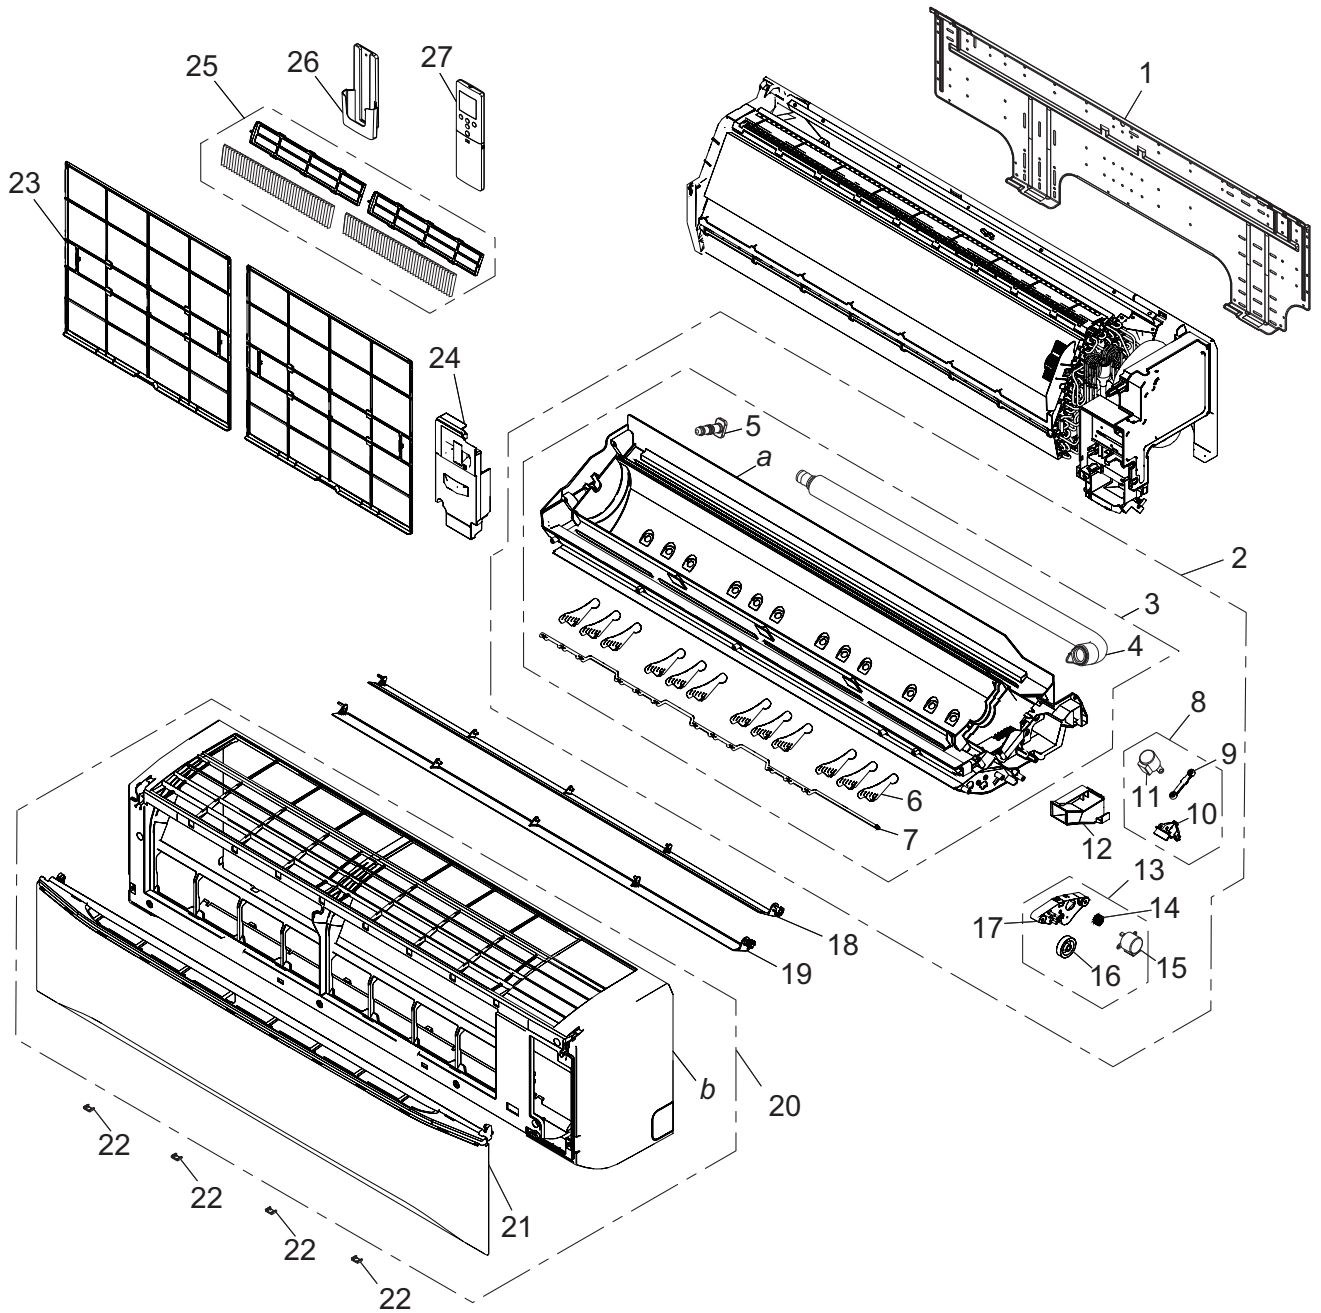

## 2. Indoor unit parts list

### 2-1. Models: ASYG30KMTA and ASYG36KMTA

#### ■ Exterior parts

TECHNICAL DATA  
AND PARTS LIST

TECHNICAL DATA  
AND PARTS LIST

Item no.	Part no.	Part name	Service part
1	9386990004	Bracket panel	◆
2	9387059021	Casing total assy	◆
3	9387060010	Casing assy	◆
4	9387056006	Drain hose assy	◆
5	9316177017	Drain cap	◆
6	9386968003	R and L louver	◆
7	9386969000	Joint B	◆
8	9387063004	Link holder assy	◆
9	9386972000	Link A	◆
10	9315007018	Link holder	◆
11	9900139186	Step motor	◆
12	9386997003	Cable guide	◆
13	9387062007	Gear cover assy	◆
14	9309994003	Gear A	◆
15	9900384234	Step motor	◆
16	9317648004	Louver gear	◆
17	9386970006	Gear cover A	◆
18	9386958004	Louver U	◆
19	9386959001	Louver Z	◆
20	9387072181	Front panel total assy	◆
21	9382114008	Intake grille assy	◆
22	9386986007	Screw cap	◆
23	9386960007	Air filter	◆
24	9387074017	Wire cover assy	◆
25	9315212016	Air clean filter assy	◆
26	9318912005	Remote controller holder	◆
27	9383712005	Remote controller	◆
<i>a</i>	—	Casing	—
<i>b</i>	—	Front panel	—

# Evaporator and control

TECHNICAL DATA  
AND PARTS LIST

TECHNICAL DATA  
AND PARTS LIST

Item no.	Part no.	Part name	Service part
50	9383765025	WLAN adapter holder assy	◆
51	9711141385	Main PCB (For 30 model)	◆
	9711141378	Main PCB (For 36 model)	◆
52	9711146045	Display assy	◆
53	9711147035	Indicator PCB	◆
54	9306489045	Terminal	◆
55	9900627027	Thermistor assy	◆
56	9386988001	Room thermistor holder	◆
57	9316568006	Motor cover	◆
58	9603458010	Brushless motor	◆
59	9316601000	Motor cover	◆
60	9387055009	Crossflow fan assy	◆
61	9306628017	Bearing C assy	◆
62	9387064070	Evaporator total assy	◆
63	9361756007	Insulation(drain)-T	◆
<i>a</i>	—	Rear panel	—
<i>b</i>	—	Box shield assy	—
<i>c</i>	—	Control box	—
<i>d</i>	—	PCB holder A	—
<i>e</i>	—	Control cover	—