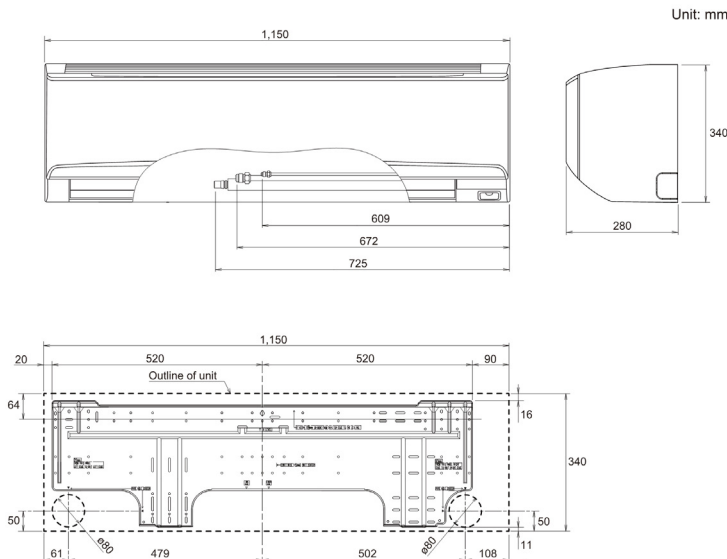

Related Items

[AOYG36KMTA](#) 9.4kW Outdoor Unit - R32 Single Phase
[UTYTFSXF2](#) Wireless LAN interface
[UTYRNRZY5](#) Touch Screen Remote Controller
[UTYRCRYZ1](#) Compact Simple Remote controller
[UTYRHRV](#) Simple Remote Controller (without Master Control)
[UTYRSRY](#) Simple Remote Controller (with Master Control)
[UTYXWZXZ5](#) External Connect Kit
[UTYXCSXZ2](#) External Input / Output PCB
[UTYTWRXZ2](#) Communication Kit
[UTYTERX](#) External switch controller
[UTYVTGX](#) Splits Network Converter (DC Powered)
[UTYVTGXV](#) Splits Network Converter (AC Powered)