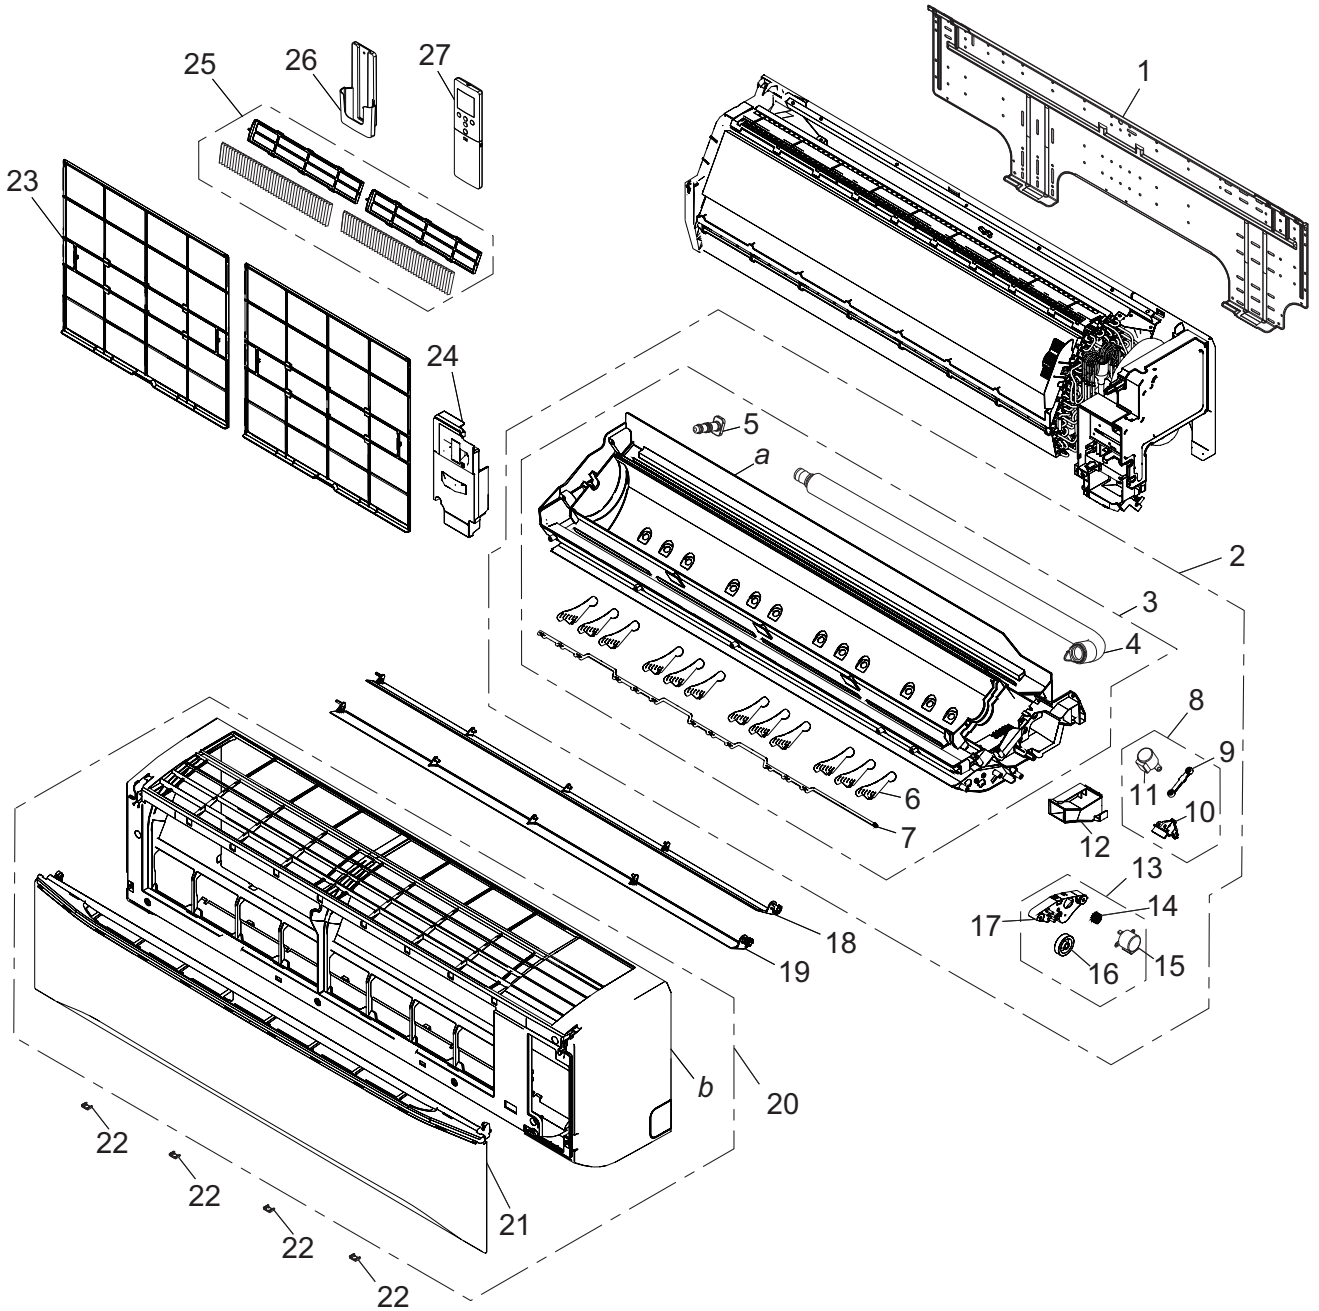

2. Indoor unit parts list

2-1. Models: ASYG30KMTA and ASYG36KMTA

■ Exterior parts

TECHNICAL DATA
AND PARTS LIST

TECHNICAL DATA
AND PARTS LIST

Item no.	Part no.	Part name	Service part
1	9386990004	Bracket panel	◆
2	9387059021	Casing total assy	◆
3	9387060010	Casing assy	◆
4	9387056006	Drain hose assy	◆
5	9316177017	Drain cap	◆
6	9386968003	R and L louver	◆
7	9386969000	Joint B	◆
8	9387063004	Link holder assy	◆
9	9386972000	Link A	◆
10	9315007018	Link holder	◆
11	9900139186	Step motor	◆
12	9386997003	Cable guide	◆
13	9387062007	Gear cover assy	◆
14	9309994003	Gear A	◆
15	9900384234	Step motor	◆
16	9317648004	Louver gear	◆
17	9386970006	Gear cover A	◆
18	9386958004	Louver U	◆
19	9386959001	Louver Z	◆
20	9387072181	Front panel total assy	◆
21	9382114008	Intake grille assy	◆
22	9386986007	Screw cap	◆
23	9386960007	Air filter	◆
24	9387074017	Wire cover assy	◆
25	9315212016	Air clean filter assy	◆
26	9318912005	Remote controller holder	◆
27	9383712005	Remote controller	◆
<i>a</i>	—	Casing	—
<i>b</i>	—	Front panel	—

Evaporator and control

TECHNICAL DATA
AND PARTS LIST

TECHNICAL DATA
AND PARTS LIST

Item no.	Part no.	Part name	Service part
50	9383765025	WLAN adapter holder assy	◆
51	9711141385	Main PCB (For 30 model)	◆
	9711141378	Main PCB (For 36 model)	◆
52	9711146045	Display assy	◆
53	9711147035	Indicator PCB	◆
54	9306489045	Terminal	◆
55	9900627027	Thermistor assy	◆
56	9386988001	Room thermistor holder	◆
57	9316568006	Motor cover	◆
58	9603458010	Brushless motor	◆
59	9316601000	Motor cover	◆
60	9387055009	Crossflow fan assy	◆
61	9306628017	Bearing C assy	◆
62	9387064070	Evaporator total assy	◆
63	9361756007	Insulation(drain)-T	◆
<i>a</i>	—	Rear panel	—
<i>b</i>	—	Box shield assy	—
<i>c</i>	—	Control box	—
<i>d</i>	—	PCB holder A	—
<i>e</i>	—	Control cover	—