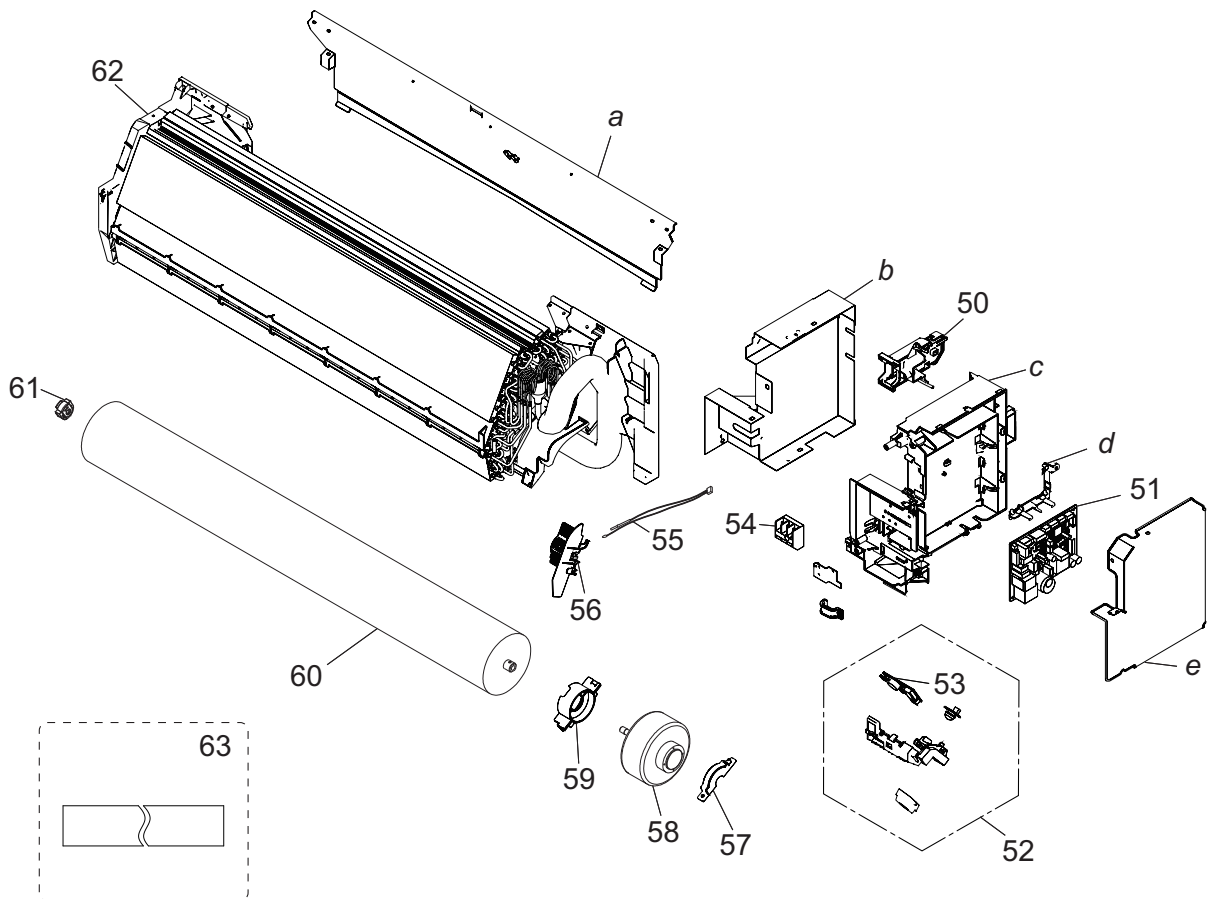

2. Indoor unit parts list

2-1. Models: ASYG30KMTA and ASYG36KMTA

■ Exterior parts

TECHNICAL DATA
AND PARTS LIST

TECHNICAL DATA
AND PARTS LIST

Item no.	Part no.	Part name	Service part
1	9386990004	Bracket panel	◆
2	9387059021	Casing total assy	◆
3	9387060010	Casing assy	◆
4	9387056006	Drain hose assy	◆
5	9316177017	Drain cap	◆
6	9386968003	R and L louver	◆
7	9386969000	Joint B	◆
8	9387063004	Link holder assy	◆
9	9386972000	Link A	◆
10	9315007018	Link holder	◆
11	9900139186	Step motor	◆
12	9386997003	Cable guide	◆
13	9387062007	Gear cover assy	◆
14	9309994003	Gear A	◆
15	9900384234	Step motor	◆
16	9317648004	Louver gear	◆
17	9386970006	Gear cover A	◆
18	9386958004	Louver U	◆
19	9386959001	Louver Z	◆
20	9387072181	Front panel total assy	◆
21	9382114008	Intake grille assy	◆
22	9386986007	Screw cap	◆
23	9386960007	Air filter	◆
24	9387074017	Wire cover assy	◆
25	9315212016	Air clean filter assy	◆
26	9318912005	Remote controller holder	◆
27	9383712005	Remote controller	◆
<i>a</i>	—	Casing	—
<i>b</i>	—	Front panel	—

Evaporator and control

TECHNICAL DATA
AND PARTS LIST

TECHNICAL DATA
AND PARTS LIST

Item no.	Part no.	Part name	Service part
50	9383765025	WLAN adapter holder assy	◆
51	9711141385	Main PCB (For 30 model)	◆
	9711141378	Main PCB (For 36 model)	◆
52	9711146045	Display assy	◆
53	9711147035	Indicator PCB	◆
54	9306489045	Terminal	◆
55	9900627027	Thermistor assy	◆
56	9386988001	Room thermistor holder	◆
57	9316568006	Motor cover	◆
58	9603458010	Brushless motor	◆
59	9316601000	Motor cover	◆
60	9387055009	Crossflow fan assy	◆
61	9306628017	Bearing C assy	◆
62	9387064070	Evaporator total assy	◆
63	9361756007	Insulation(drain)-T	◆
<i>a</i>	—	Rear panel	—
<i>b</i>	—	Box shield assy	—
<i>c</i>	—	Control box	—
<i>d</i>	—	PCB holder A	—
<i>e</i>	—	Control cover	—