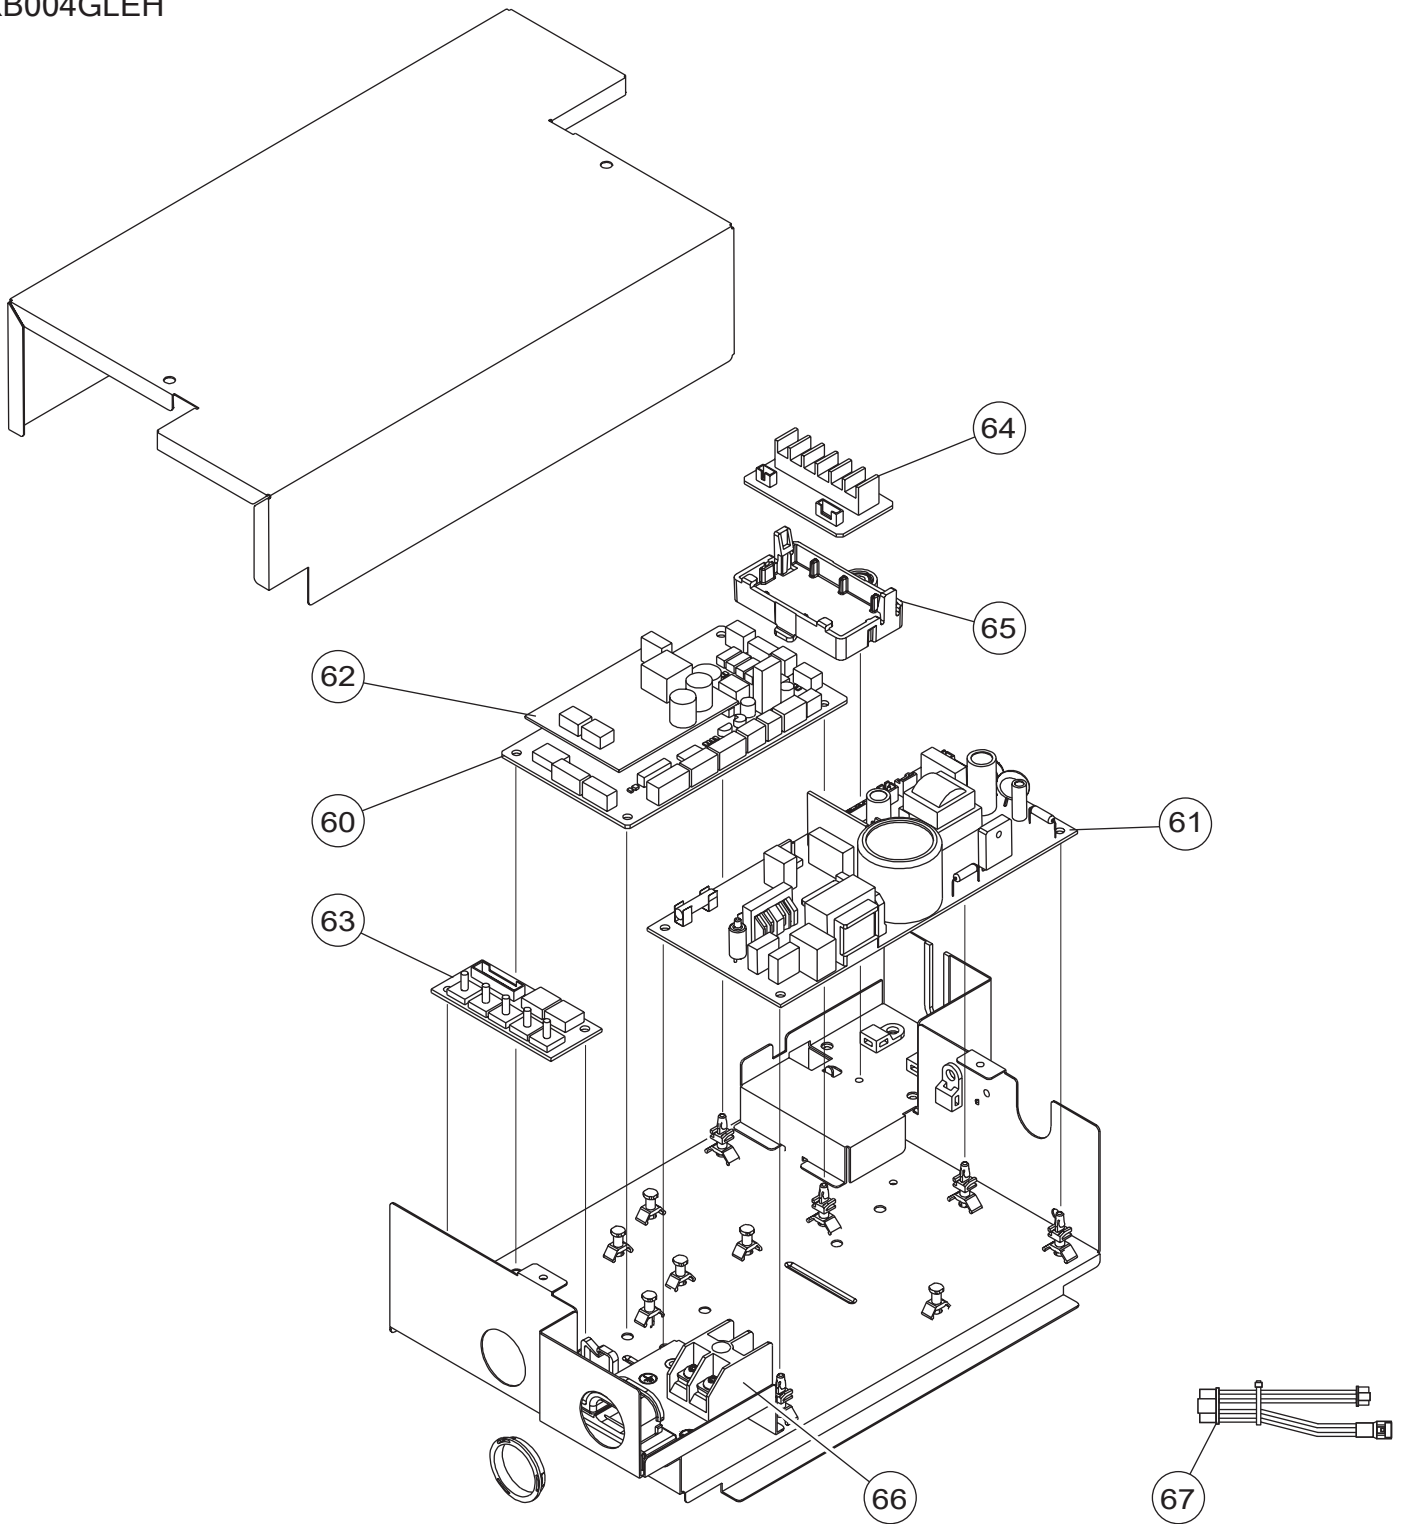

# PARTS

AUXB004GLEH

Ref No.	Description	Parts No.
30	Cabinet A Sub Assy	9377762023
31	Cabinet B Sub Assy	9377763020
32	Bell Mouth	9375503017
33	Drain Pan Sub Assy	9377765048
35	Wire Cover	9375516017
36	Pipe Cover	9375515010
37	Hook R	9375504014
38	Hook L	9375505011
38	Drain Cap	9375502010

Ref No.	Description	Parts No.
40	2 Stage Turbo Fan Assy	9375480011
41	Evaporator Sub Assy	9375720285
42	Evaporator Holder	9375508012
43	Pump Assy	9900360047
44	Drain Pump Holder B	9375518011
45	Motor Fan Sub Assy	9375719012
46	Fan Motor Holder	9375552015
47	Separate Wall	9375506018
48	Float Switch	9900361068
49	Drain Hose B	9375519025
50	Drain Port Sub Assy	9375715015
51	Outlet Pipe Assy	9382599003
52	EEV (SERVICE)	9381200108

Ref No.	Description	Parts No.
60	CONTROLLER PCB	9711039019
61	POWER SUPPLY PCB	9711356000
62	COMMUNICATION PCB	9709373026
63	SWITCH PCB	9707732030
64	TERMINAL PCB	9707736014
65	PWB HOLDER B	9378345010
66	TERMINAL 2P	9703873027
67	THERMISTOR CONNECTION WIRE	9707854022
	THERMISTOR(ROOM)	9900826000
	PIPE THERMISTOR (INLET)	9900509033
	THERMISTOR(PIPE)(EXIT)	9900825003