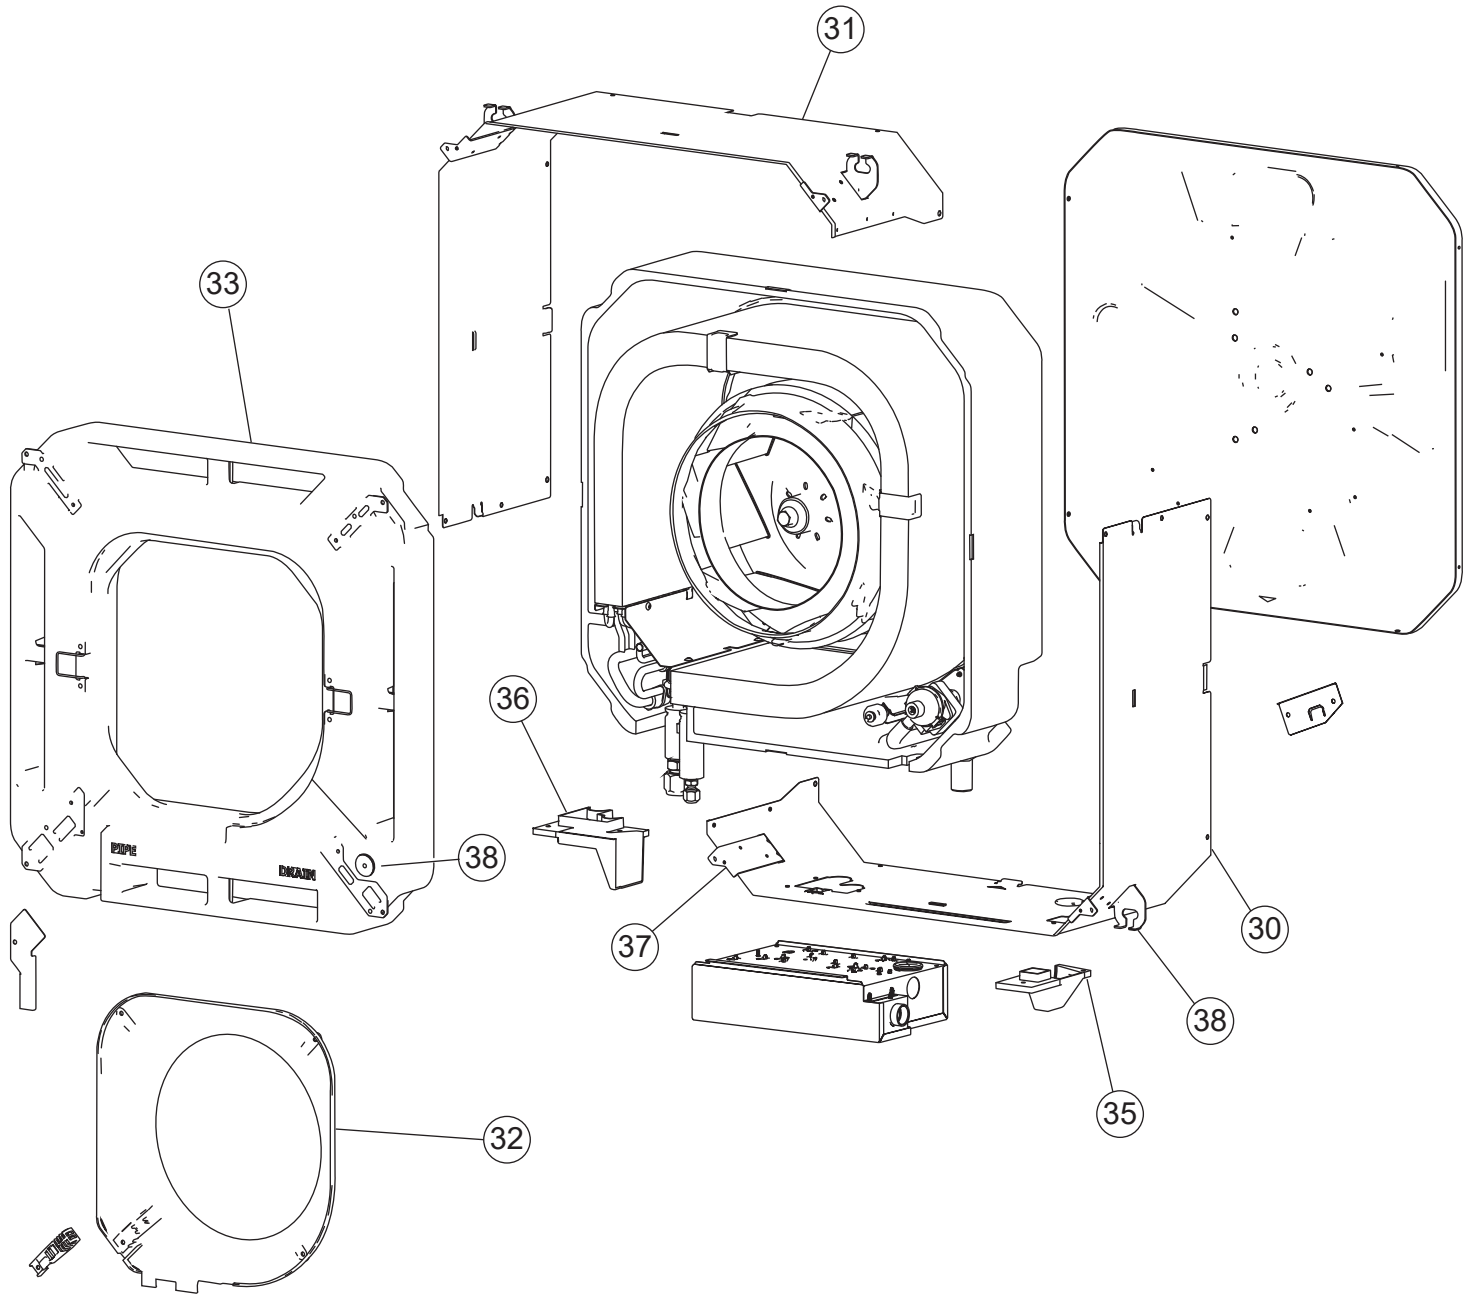

# PARTS

AUXB004GLEH

Ref No.	Description	Parts No.
30	Cabinet A Sub Assy	9377762023
31	Cabinet B Sub Assy	9377763020
32	Bell Mouth	9375503017
33	Drain Pan Sub Assy	9377765048
35	Wire Cover	9375516017
36	Pipe Cover	9375515010
37	Hook R	9375504014
38	Hook L	9375505011
38	Drain Cap	9375502010

Ref No.	Description	Parts No.
40	2 Stage Turbo Fan Assy	9375480011
41	Evaporator Sub Assy	9375720285
42	Evaporator Holder	9375508012
43	Pump Assy	9900360047
44	Drain Pump Holder B	9375518011
45	Motor Fan Sub Assy	9375719012
46	Fan Motor Holder	9375552015
47	Separate Wall	9375506018
48	Float Switch	9900361068
49	Drain Hose B	9375519025
50	Drain Port Sub Assy	9375715015
51	Outlet Pipe Assy	9382599003
52	EEV (SERVICE)	9381200108

Ref No.	Description	Parts No.
60	CONTROLLER PCB	9711039019
61	POWER SUPPLY PCB	9711356000
62	COMMUNICATION PCB	9709373026
63	SWITCH PCB	9707732030
64	TERMINAL PCB	9707736014
65	PWB HOLDER B	9378345010
66	TERMINAL 2P	9703873027
67	THERMISTOR CONNECTION WIRE	9707854022
	THERMISTOR(ROOM)	9900826000
	PIPE THERMISTOR (INLET)	9900509033
	THERMISTOR(PIPE)(EXIT)	9900825003