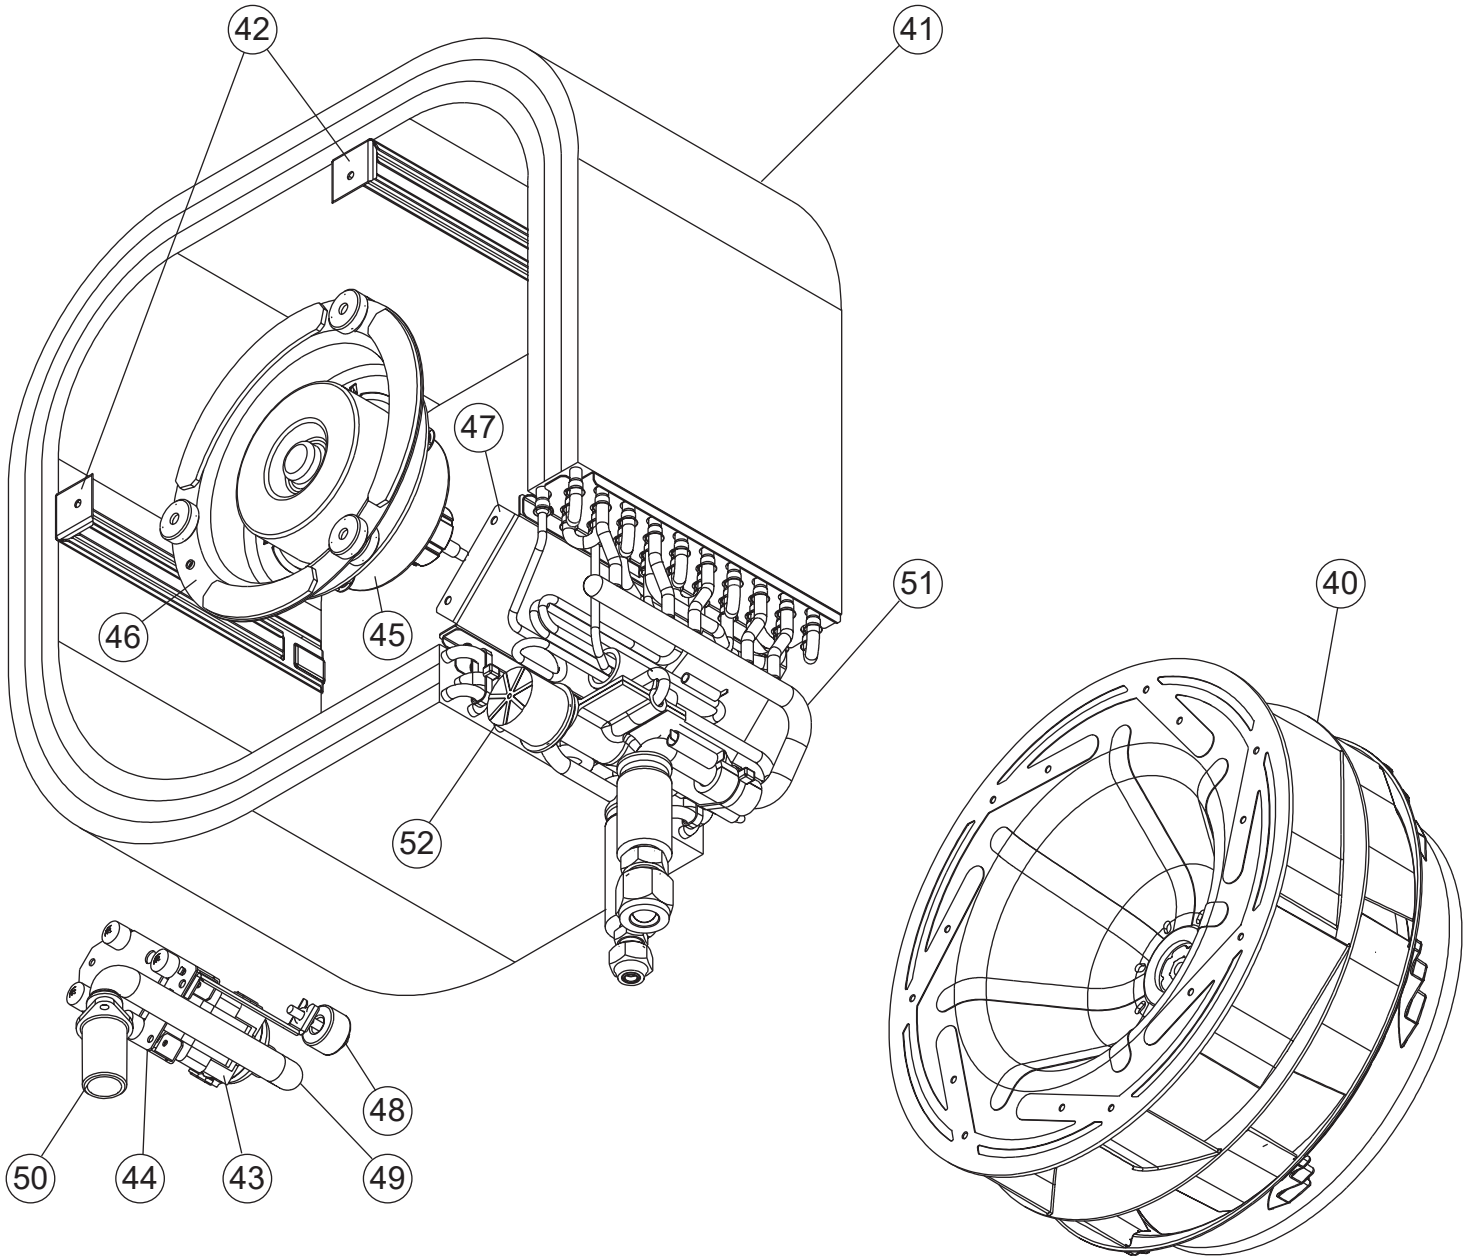

# PARTS

AUXB004GLEH

Ref No.	Description	Parts No.
30	Cabinet A Sub Assy	9377762023
31	Cabinet B Sub Assy	9377763020
32	Bell Mouth	9375503017
33	Drain Pan Sub Assy	9377765048
35	Wire Cover	9375516017
36	Pipe Cover	9375515010
37	Hook R	9375504014
38	Hook L	9375505011
38	Drain Cap	9375502010

Ref No.	Description	Parts No.
40	2 Stage Turbo Fan Assy	9375480011
41	Evaporator Sub Assy	9375720285
42	Evaporator Holder	9375508012
43	Pump Assy	9900360047
44	Drain Pump Holder B	9375518011
45	Motor Fan Sub Assy	9375719012
46	Fan Motor Holder	9375552015
47	Separate Wall	9375506018
48	Float Switch	9900361068
49	Drain Hose B	9375519025
50	Drain Port Sub Assy	9375715015
51	Outlet Pipe Assy	9382599003
52	EEV (SERVICE)	9381200108

Ref No.	Description	Parts No.
60	CONTROLLER PCB	9711039019
61	POWER SUPPLY PCB	9711356000
62	COMMUNICATION PCB	9709373026
63	SWITCH PCB	9707732030
64	TERMINAL PCB	9707736014
65	PWB HOLDER B	9378345010
66	TERMINAL 2P	9703873027
67	THERMISTOR CONNECTION WIRE	9707854022
	THERMISTOR(ROOM)	9900826000
	PIPE THERMISTOR (INLET)	9900509033
	THERMISTOR(PIPE)(EXIT)	9900825003