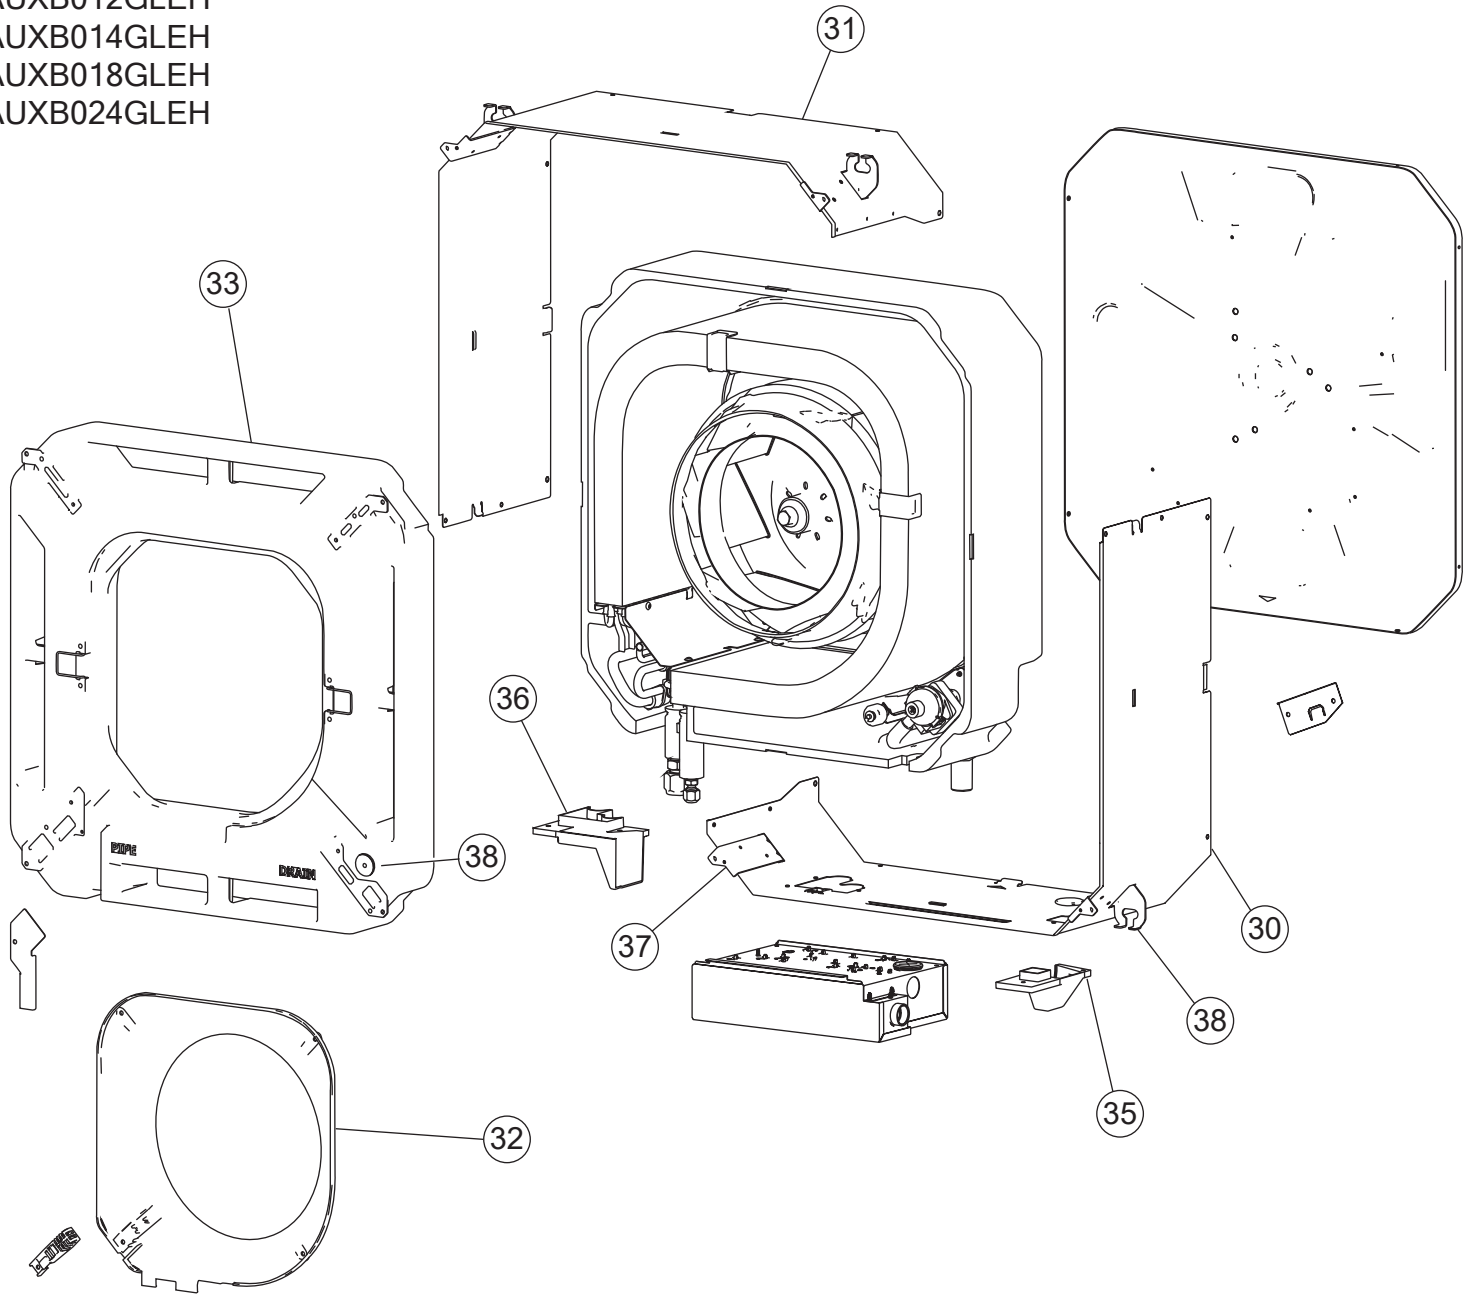

PARTS

AUXB007GLEH
 AUXB009GLEH
 AUXB012GLEH
 AUXB014GLEH
 AUXB018GLEH
 AUXB024GLEH

Ref No.	Description	Parts No.					
		AUXB007GLEH	AUXB009GLEH	AUXB012GLEH	AUXB014GLEH	AUXB018GLEH	AUXB024GLEH
30	Cabinet A Sub Assy	9377762023	9377762023	9377762023	9377762023	9377762023	9377762023
31	Cabinet B Sub Assy	9377763020	9377763020	9377763020	9377763020	9377763020	9377763020
32	Bell Mouth	9375503017	9375503017	9375503017	9375503017	9375503017	9375503017
33	Drain Pan Sub Assy	9377765048	9377765048	9377765048	9377765048	9377765031	9377765031
35	Wire Cover	9375516017	9375516017	9375516017	9375516017	9375516017	9375516017
36	Pipe Cover	9375515010	9375515010	9375515010	9375515010	9375515010	9375515010
37	Hook R	9375504014	9375504014	9375504014	9375504014	9375504014	9375504014
38	Hook L	9375505011	9375505011	9375505011	9375505011	9375505011	9375505011
38	Drain Cap	9375502010	9375502010	9375502010	9375502010	9375502010	9375502010