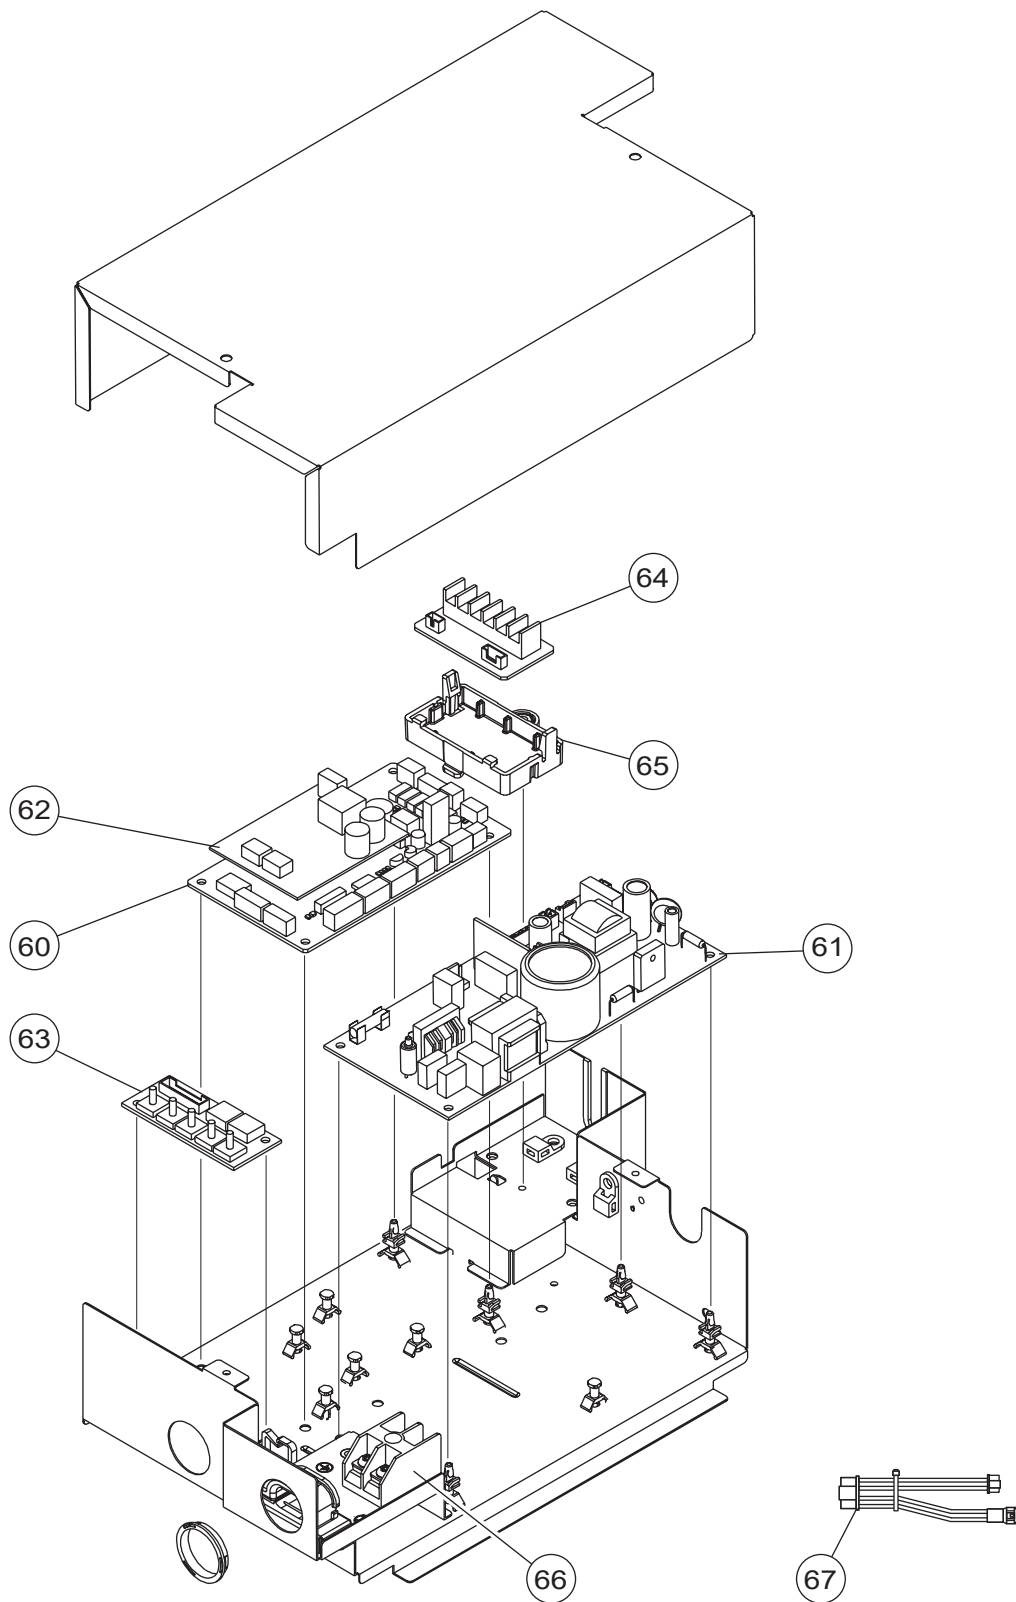

AUXB007GLEH
AUXB009GLEH
AUXB012GLEH
AUXB014GLEH
AUXB018GLEH
AUXB024GLEH

Ref No.	Description	Parts No.					
		AUXB007GLEH	AUXB009GLEH	AUXB012GLEH	AUXB014GLEH	AUXB018GLEH	AUXB024GLEH
60	CONTROLLER PCB	9711039019	9711039019	9711039019	9711039019	9711039019	9711039019
61	POWER SUPPLY PCB	9711356000	9711356000	9711356000	9711356000	9711356000	9711356000
62	COMMUNICATION PCB	9709373026	9709373026	9709373026	9709373026	9709373026	9709373026
63	SWITCH PCB	9707732030	9707732030	9707732030	9707732030	9707732030	9707732030
64	TERMINAL PCB	9707736014	9707736014	9707736014	9707736014	9707736014	9707736014
65	PWB HOLDER B	9378345010	9378345010	9378345010	9378345010	9378345010	9378345010
66	TERMINAL 2P	9703873027	9703873027	9703873027	9703873027	9703873027	9703873027
67	THERMISTOR CONNECTION WIRE	9707854022	9707854022	9707854022	9707854022	9707854022	9707854022
	THERMISTOR(ROOM)	9900826000	9900826000	9900826000	9900826000	9900826000	9900826000
	PIPE THERMISTOR (INLET)	9900509033	9900509033	9900509033	9900509033	9900509033	9900509033
	THERMISTOR(PIPE)(EXIT)	9900825003	9900825003	9900825003	9900825003	9900825003	9900825003