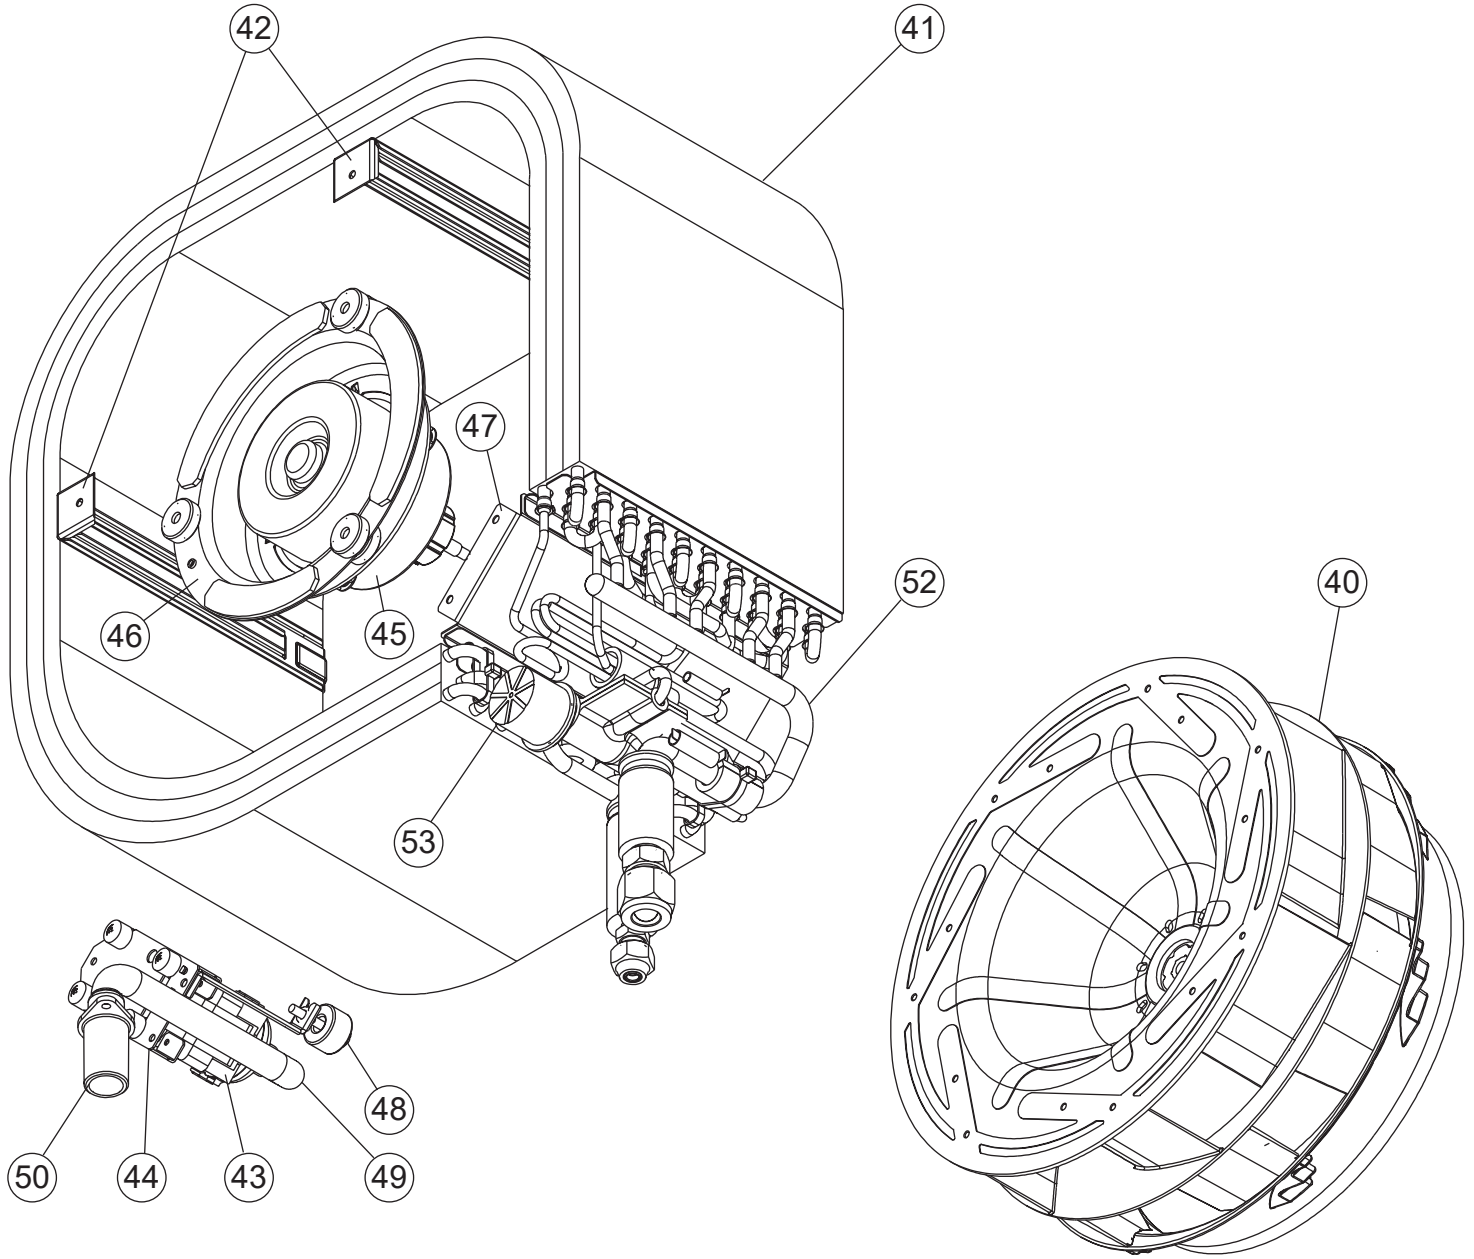

AUXB007GLEH
 AUXB009GLEH
 AUXB012GLEH
 AUXB014GLEH
 AUXB018GLEH
 AUXB024GLEH

Ref No.	Description	Parts No.					
		AUXB007GLEH	AUXB009GLEH	AUXB012GLEH	AUXB014GLEH	AUXB018GLEH	AUXB024GLEH
40	2 Stage Turbo Fan Assy	9375480011	9375480011	9375480011	9375480011	9375480011	9375480011
41	Evaporator Sub Assy	9375720292	9375720292	9375720308	9375720308	9375720322	9375720315
42	Evaporator Holder	9375508012	9375508012	9375508012	9375508012	9375507015	9375507015
43	Pump Assy	9900360047	9900360047	9900360047	9900360047	9900360047	9900360047
44	Drain Pump Holder B	9375518011	9375518011	9375518011	9375518011	9375518011	9375518011
45	Motor Fan Sub Assy	9375719012	9375719012	9375719012	9375719012	9375719012	9375719012
46	Fan Motor Holder	9375552015	9375552015	9375552015	9375552015	9375552015	9375552015
47	Separate Wall	9375506018	9375506018	9375506018	9375506018	9375506018	9375506018
48	Float Switch	9900361068	9900361068	9900361068	9900361068	9900361068	9900361068
49	Drain Hose B	9375519025	9375519025	9375519025	9375519025	9375519025	9375718015
50	Drain Port Sub Assy	9375718015	9375718015	9375718015	9375718015	9375718015	9375520014
52	Coupling Pipe Assy	9321623196	9321623196	9373038436	9373038436	9373038443	9373038443
53	EEV (SERVICE)	9381200108	9381200108	9381200115	9381200115	9381200115	9381200115