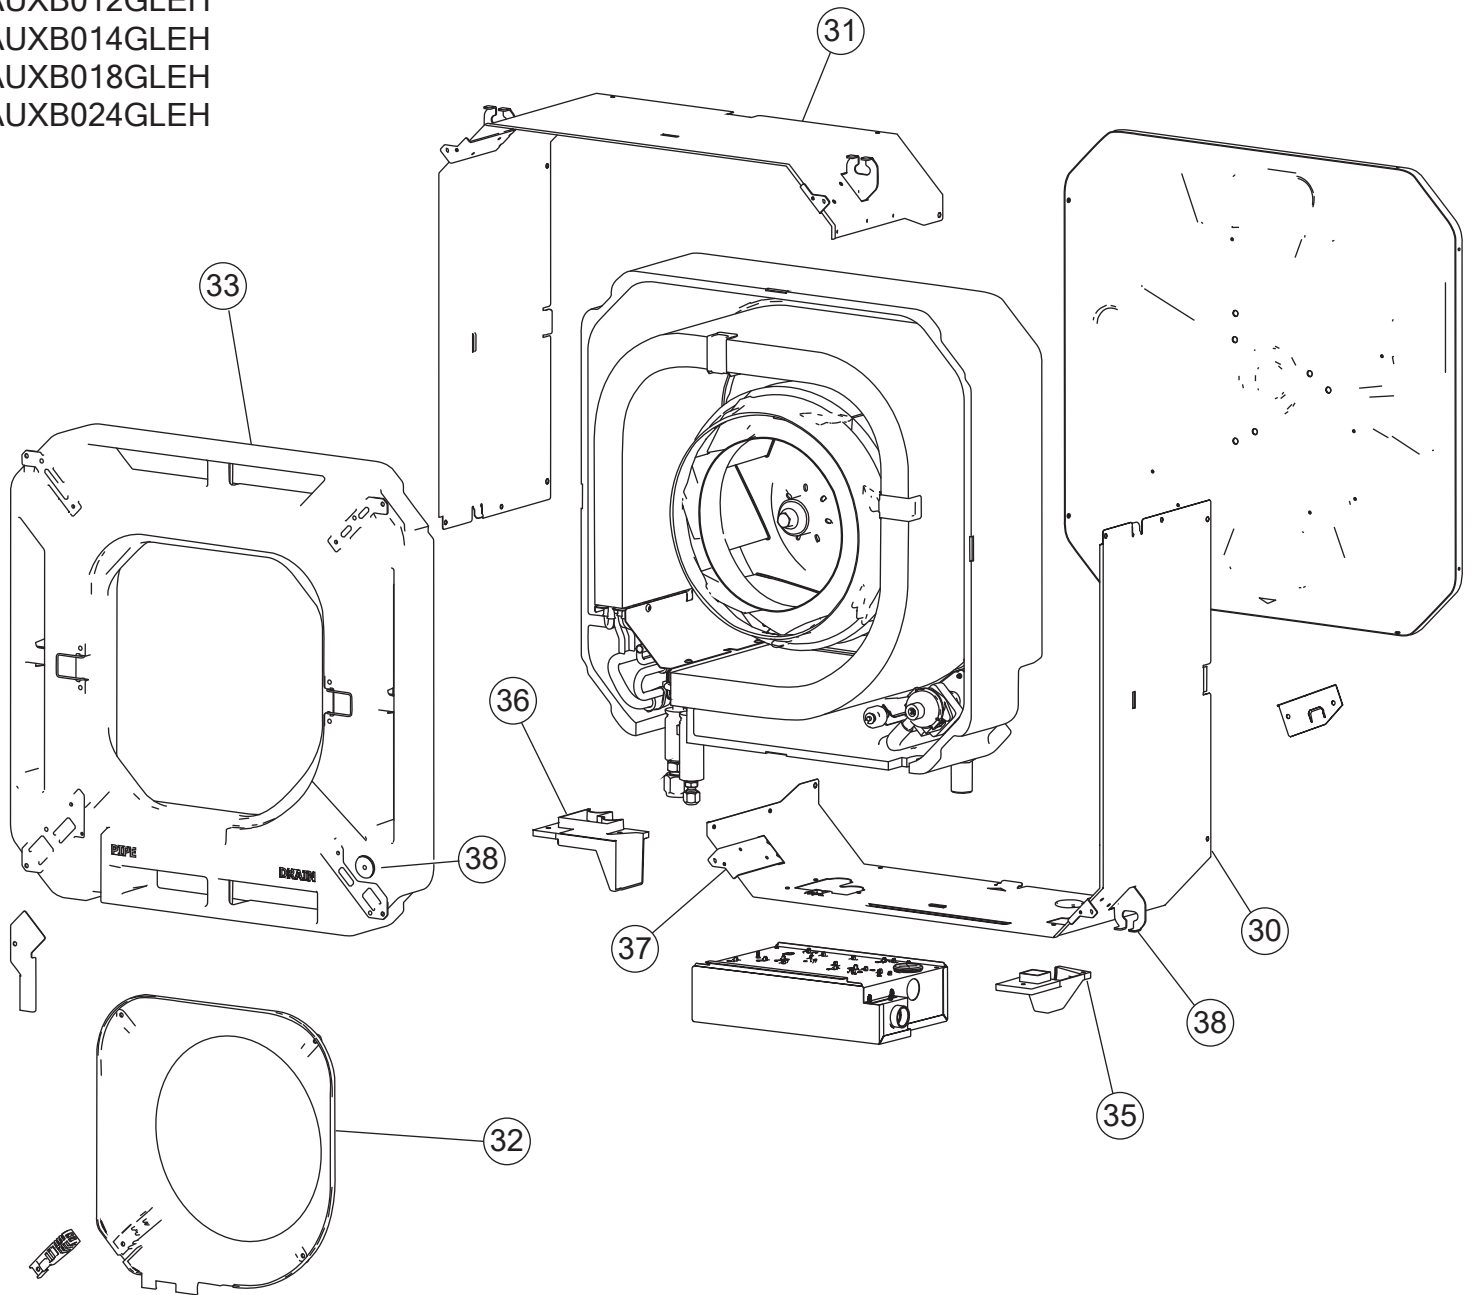

PARTS

AUXB007GLEH
 AUXB009GLEH
 AUXB012GLEH
 AUXB014GLEH
 AUXB018GLEH
 AUXB024GLEH

Ref No.	Description	Parts No.					
		AUXB007GLEH	AUXB009GLEH	AUXB012GLEH	AUXB014GLEH	AUXB018GLEH	AUXB024GLEH
30	Cabinet A Sub Assy	9377762023	9377762023	9377762023	9377762023	9377762023	9377762023
31	Cabinet B Sub Assy	9377763020	9377763020	9377763020	9377763020	9377763020	9377763020
32	Bell Mouth	9375503017	9375503017	9375503017	9375503017	9375503017	9375503017
33	Drain Pan Sub Assy	9377765048	9377765048	9377765048	9377765048	9377765031	9377765031
35	Wire Cover	9375516017	9375516017	9375516017	9375516017	9375516017	9375516017
36	Pipe Cover	9375515010	9375515010	9375515010	9375515010	9375515010	9375515010
37	Hook R	9375504014	9375504014	9375504014	9375504014	9375504014	9375504014
38	Hook L	9375505011	9375505011	9375505011	9375505011	9375505011	9375505011
38	Drain Cap	9375502010	9375502010	9375502010	9375502010	9375502010	9375502010