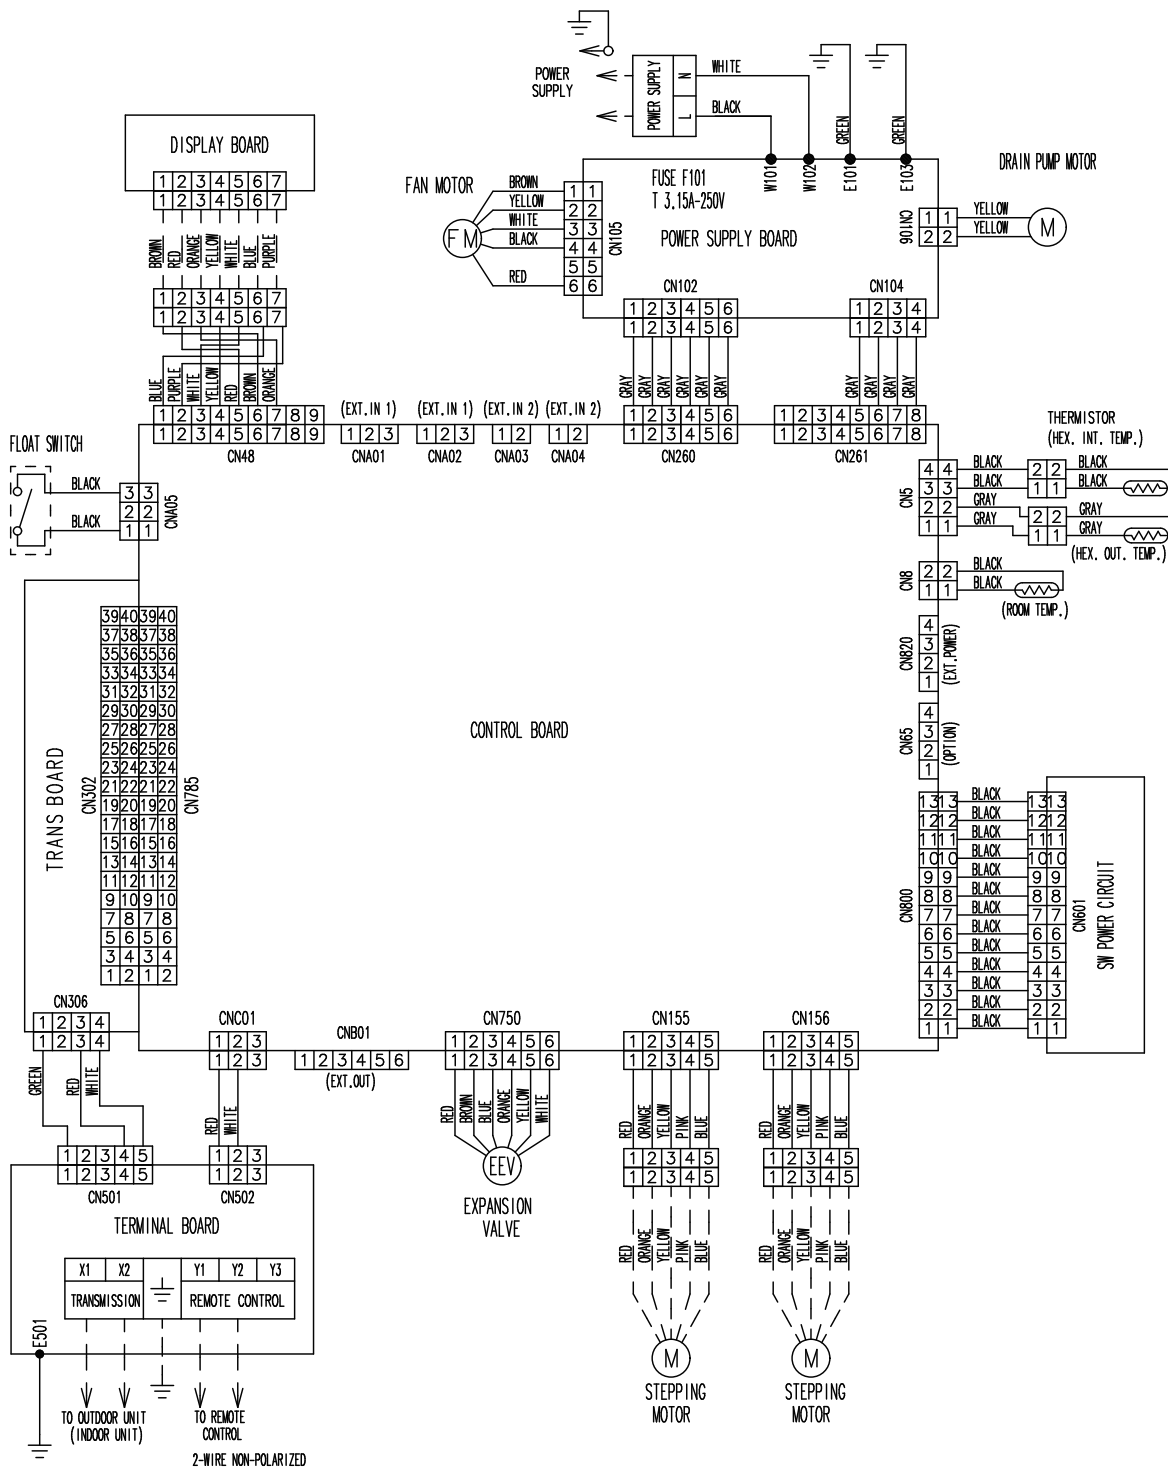

5. Wiring diagrams

5-1. Compact cassette type

■ Models: AUXB004GLEH, AUXB007GLEH, AUXB009GLEH, AUXB012GLEH, AUXB014GLEH, AUXB018GLEH, and AUXB024GLEH

INDOOR UNITS

INDOOR UNITS