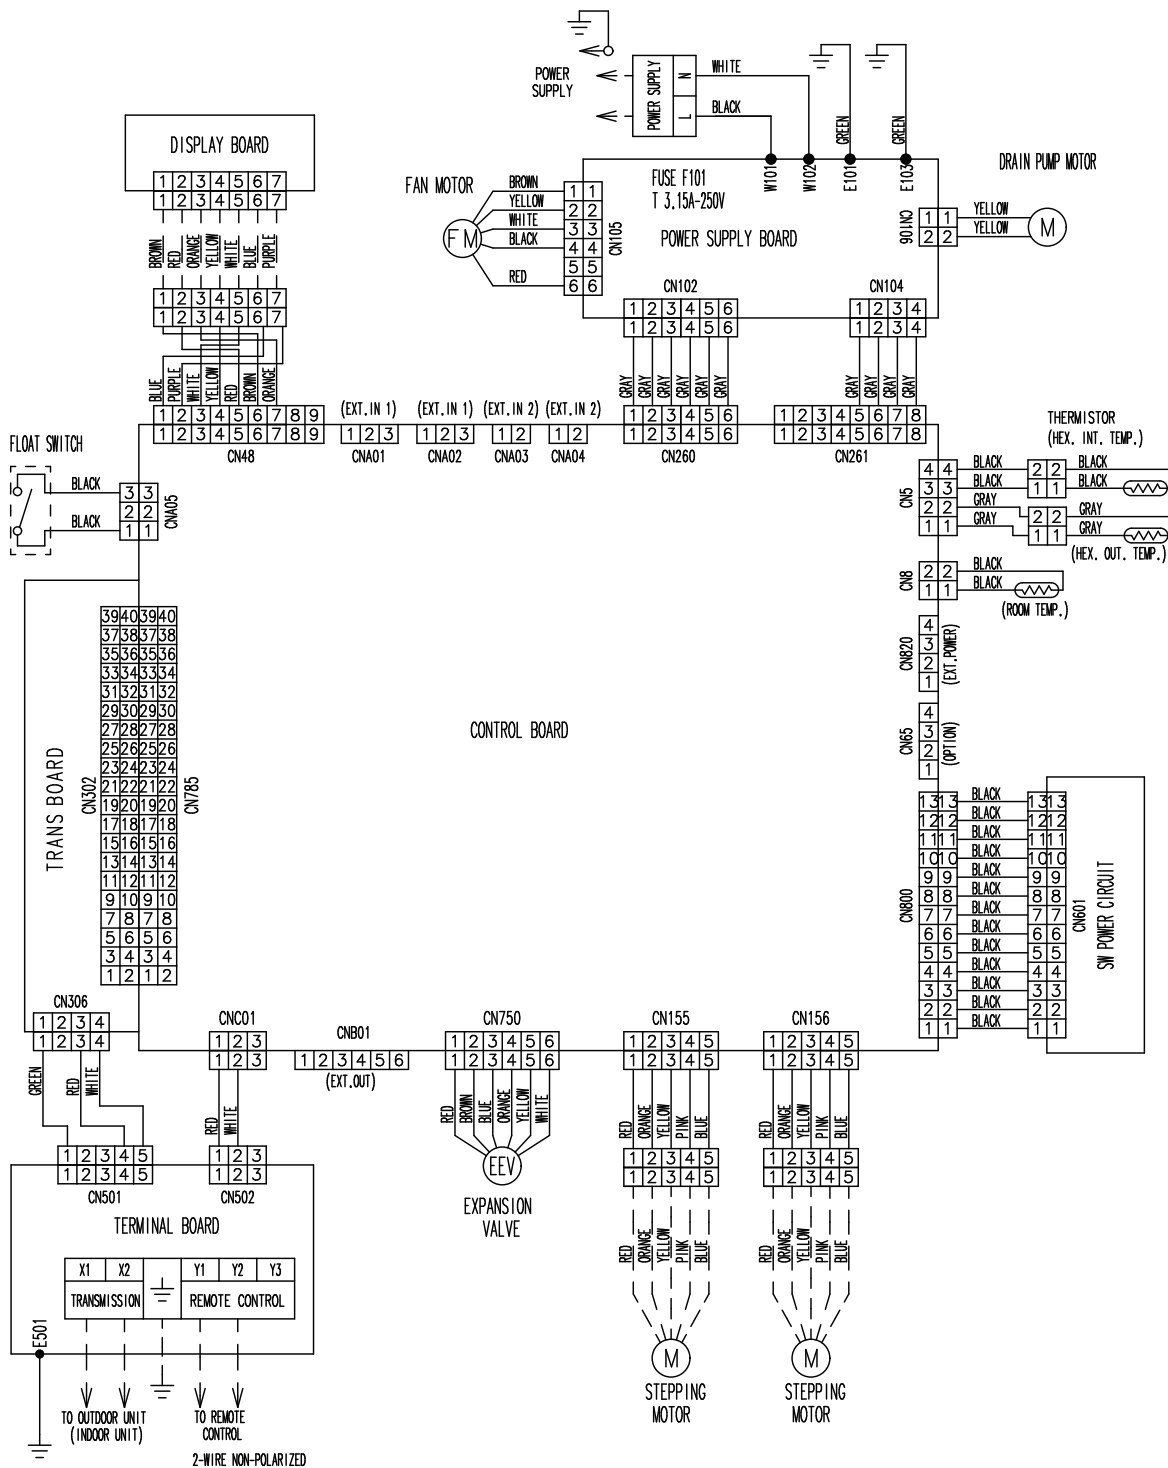

# 5. Wiring diagrams

## 5-1. Compact cassette type

■ Models: AUXB004GLEH, AUXB007GLEH, AUXB009GLEH, AUXB012GLEH, AUXB014GLEH, AUXB018GLEH, and AUXB024GLEH

INDOOR UNITS

INDOOR UNITS