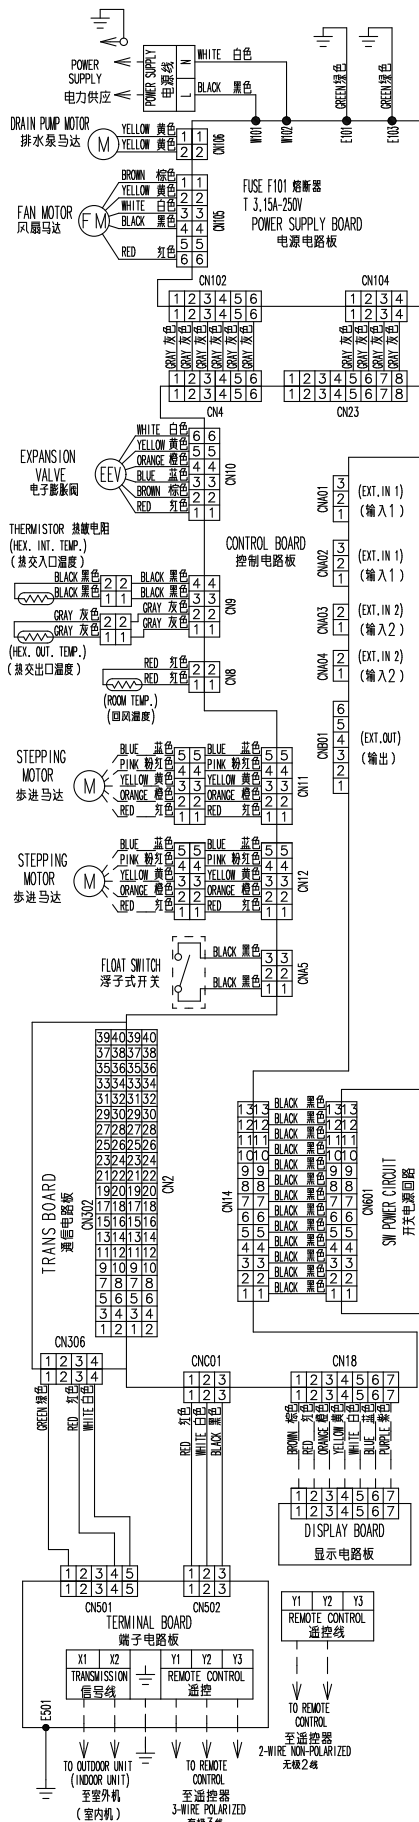

5-2. 4-way flow cassette type

- Models: AUXD18GALH, AUXD24GALH, AUXA18GALH, AUXA24GALH, AUXA30GALH, AUXA34GALH, AUXA36GALH, AUXA45GALH, and AUXA54GALH

INDOOR
UNITS

INDOOR
UNITS