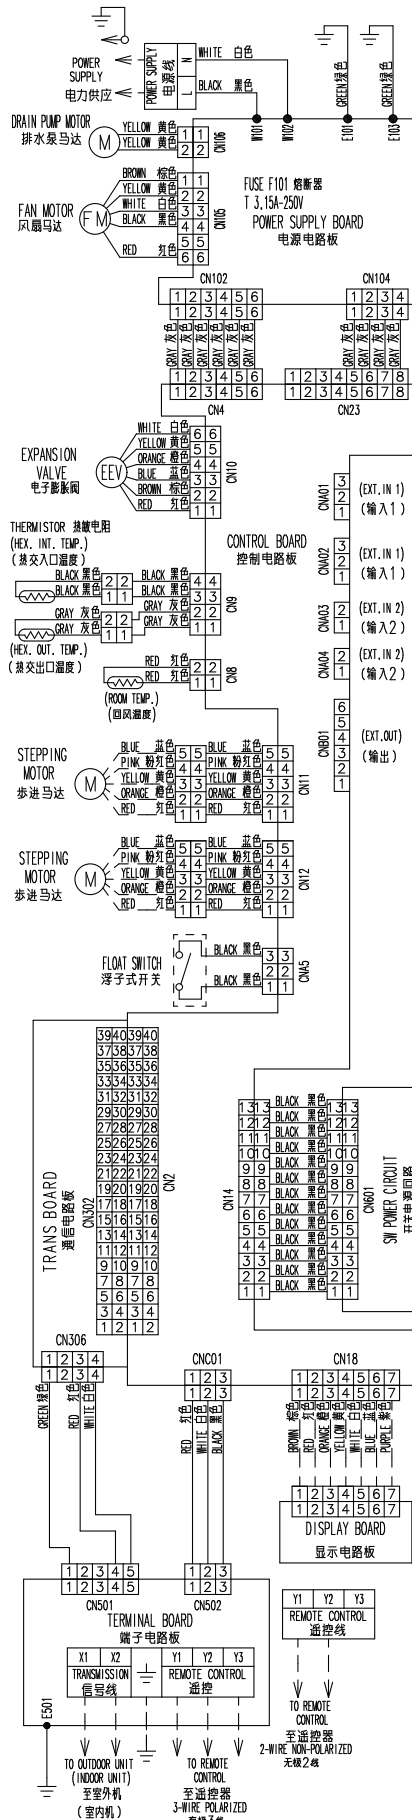

5-2. 4-way flow cassette type

- Models: AUXD18GALH, AUXD24GALH, AUXA18GALH, AUXA24GALH, AUXA30GALH, AUXA34GALH, AUXA36GALH, AUXA45GALH, and AUXA54GALH

INDOOR
UNITS

INDOOR
UNITS