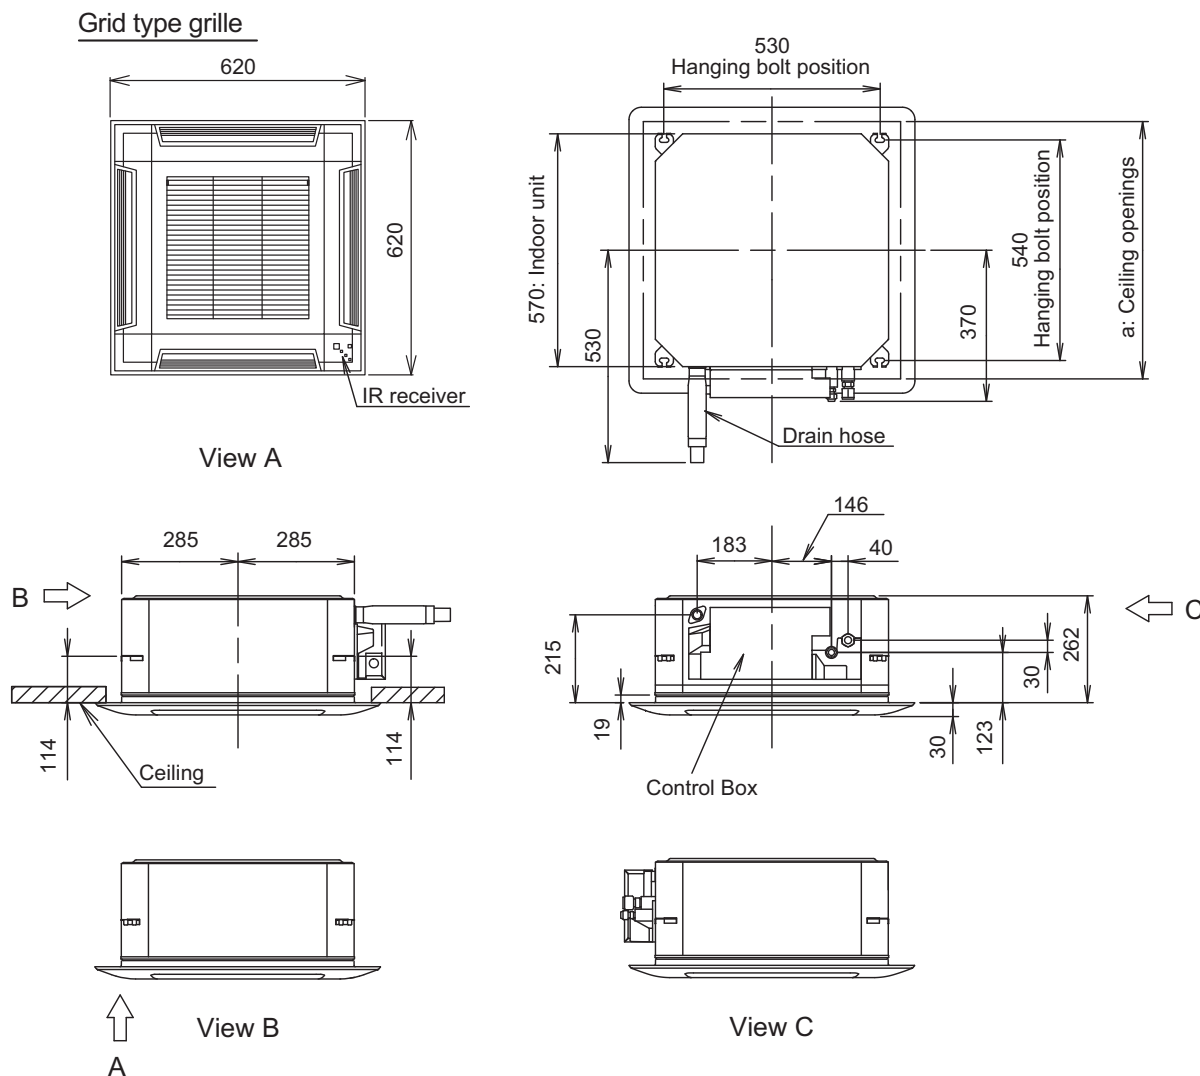

### 3. Dimensions

#### 3-1. Compact cassette type

■ Models: AUXG07KVLA, AUXG09KVLA, AUXG12KVLA, and AUXG14KVLA

Unit: mm

a: Ceiling openings		
Cassette grille (Option [Grid type])	mm	580 to 610

# ● Installation space requirement

Unit: mm

Maximum height from floor to ceiling (Unit: mm)		
	07 and 09 models	12 or larger models
Standard	2,700	
High ceiling	—	3,000

## 3-way direction setting: