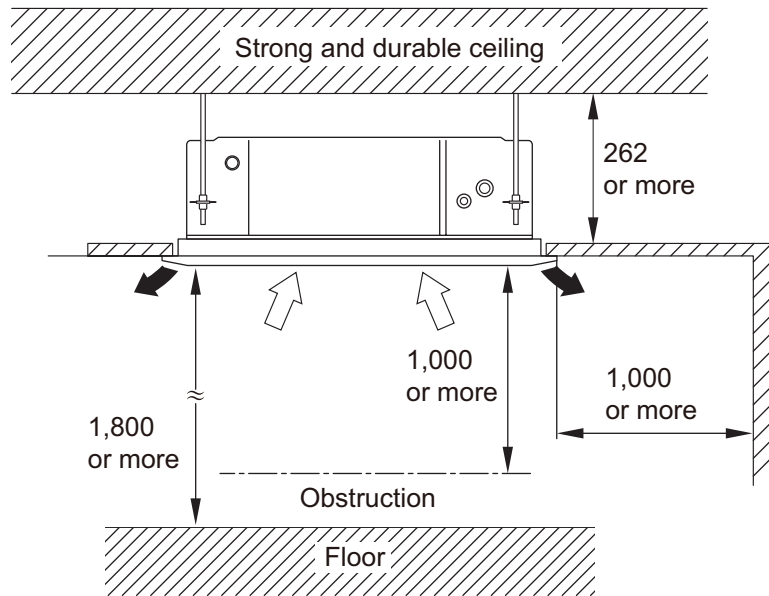

### 3. Dimensions

#### 3-1. Compact cassette type

■ Models: AUXG07KVLA, AUXG09KVLA, AUXG12KVLA, and AUXG14KVLA

Unit: mm

a: Ceiling openings		
Cassette grille (Option [Grid type])	mm	580 to 610

# ● Installation space requirement

Unit: mm

Maximum height from floor to ceiling (Unit: mm)		
	07 and 09 models	12 or larger models
Standard	2,700	
High ceiling	—	3,000

## 3-way direction setting: