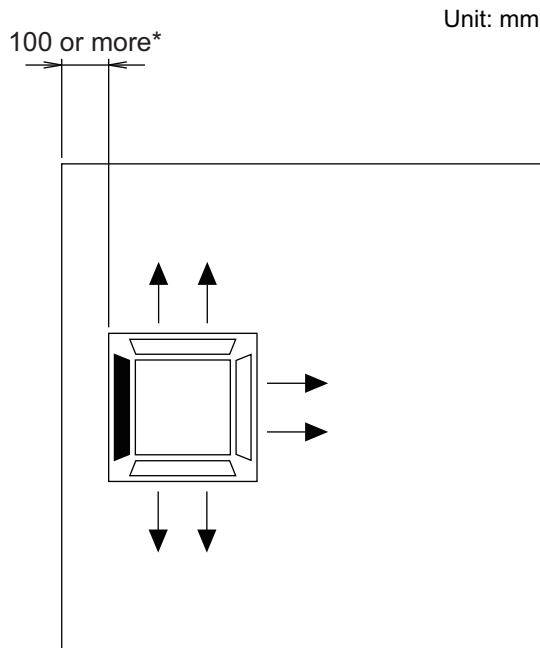

### 3. Dimensions

#### 3-1. Compact cassette type

■ Models: AUXG07KVLA, AUXG09KVLA, AUXG12KVLA, and AUXG14KVLA

Unit: mm

a: Ceiling openings		
Cassette grille (Option [Grid type])	mm	580 to 610

# ● Installation space requirement

Unit: mm

Maximum height from floor to ceiling (Unit: mm)		
	07 and 09 models	12 or larger models
Standard	2,700	
High ceiling	—	3,000

## 3-way direction setting: