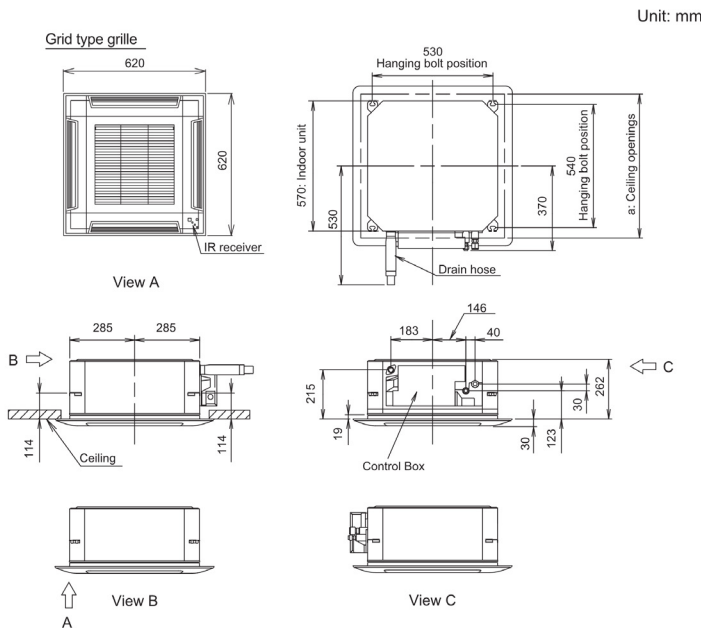

[FJRCWIFI1](#)

[UTYXWZXZG](#)

[UTYVTGX](#)

[UTYVTGXV](#)

[UTYXCSX](#)

[UTZGXRA](#)

- 4.0kW 2 Way Multi Outdoor Unit - R32 1 Ph
- 5.0kW 2 Way Multi Outdoor Unit - R32 1 Ph
- 5.4kW 3 Way Multi Outdoor Unit - R32 1 Ph
- 6.8kW 3 Way Multi Outdoor Unit - R32 1 Ph
- 8.0kW 4 Way Multi Outdoor Unit - R32 1 Ph
- 10.0kW 5 Way Multi Outdoor Unit - R32 1 Ph
- Compact Cassette Grid Grille
- Touch Screen Remote Controller
- Wireless LAN interface
- Air Outlet Shutter Plate for Compact Cassette
- Fresh Air Intake Kit for Compact Cassette
- Compact Simple Remote controller
- LCD Wired Remote Controller
- Simple Remote Controller (without Master Control)
- Simple Remote Controller (with Master Control)
- Simplified Wired Remote Controller
- Wireless Remote Controller
- External switch controller
- IntesisHome Wireless LAN Adapter for Splits & VRF
- External Connect Kit
- Splits Network Converter (DC Powered)
- Splits Network Converter (AC Powered)
- External Input / Output PCB
- External Input / output PCB Box

a: Ceiling openings		
Cassette grille (Option [Grid type])	mm	580 to 610

*Specifications and design are subject to change without notice for further improvement.
 *Actual products' colors may be different from the colors shown in this printed material.