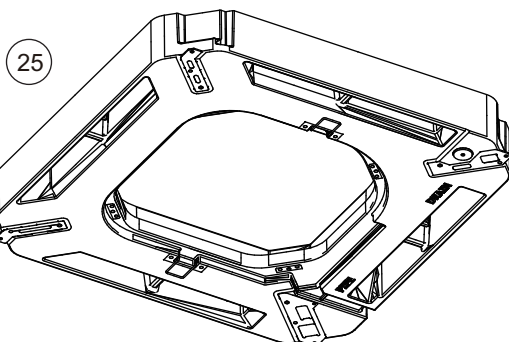

3. Indoor unit parts list

3-1. Compact cassette type

- Models: AUXG07KVLA, AUXG09KVLA, AUXG12KVLA, AUXG14KVLA, AUXG18KVLA, and AUXG22KVLA

Item no.	Part no.	Part name	Service part
1	9379665001	Drain hose	◆
2	9379757010	Hose band	◆
3	9900942038	Pipe thermistor	◆
4	9900826000	Room thermistor	◆

Item no.	Part no.	Part name	Service part
11	9710995965	Main PCB (For 07 model)	◆
	9710995743	Main PCB (For 09 model)	◆
	9710995750	Main PCB (For 12 model)	◆
	9710995705	Main PCB (For 14 model)	◆
	9710995767	Main PCB (For 18 model)	◆
	9710995613	Main PCB (For 22 model)	◆
12	0600063023	Holder	◆
13	9710019005	Communication PCB	◆
14	9710661006	Power supply PCB	◆
15	9900568009	Terminal	◆
16	9900896003	Terminal	◆