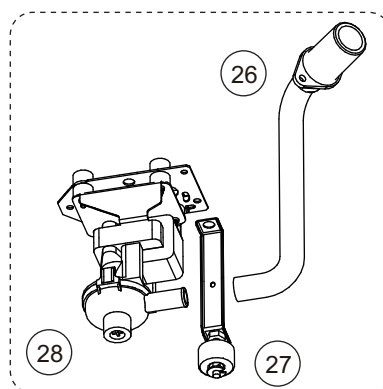

3. Indoor unit parts list

3-1. Compact cassette type

- Models: AUXG07KVLA, AUXG09KVLA, AUXG12KVLA, AUXG14KVLA, AUXG18KVLA, and AUXG22KVLA

Item no.	Part no.	Part name	Service part
1	9379665001	Drain hose	◆
2	9379757010	Hose band	◆
3	9900942038	Pipe thermistor	◆
4	9900826000	Room thermistor	◆

Item no.	Part no.	Part name	Service part
11	9710995965	Main PCB (For 07 model)	◆
	9710995743	Main PCB (For 09 model)	◆
	9710995750	Main PCB (For 12 model)	◆
	9710995705	Main PCB (For 14 model)	◆
	9710995767	Main PCB (For 18 model)	◆
	9710995613	Main PCB (For 22 model)	◆
12	0600063023	Holder	◆
13	9710019005	Communication PCB	◆
14	9710661006	Power supply PCB	◆
15	9900568009	Terminal	◆
16	9900896003	Terminal	◆

Wire holder

Item no.	Part no.	Part name	Service part
21	9375516017	Wire cover	◆
22	9375515010	Pipe cover	◆
23	9375503017	Bell-mouth hood	◆
24	9375477011	Thermistor holder	◆
25	9377765024	Drain pan sub assy (For 18 model)	◆
	9377765017	Drain pan sub assy (For 22 model)	◆
26	9375718015	Drain port sub assy	◆
27	9375721046	Float switch sub assy	◆
28	9375717025	Drain pump sub assy	◆

Item no.	Part no.	Part name	Service part
41	9375719012	Fan motor sub Assy	◆
42	9602436019	Fan motor	◆
43	9375480011	2 stage turbo fan Assy	◆
44	9377807014	Shaft cap	◆
45	9377811011	Washer cover	◆