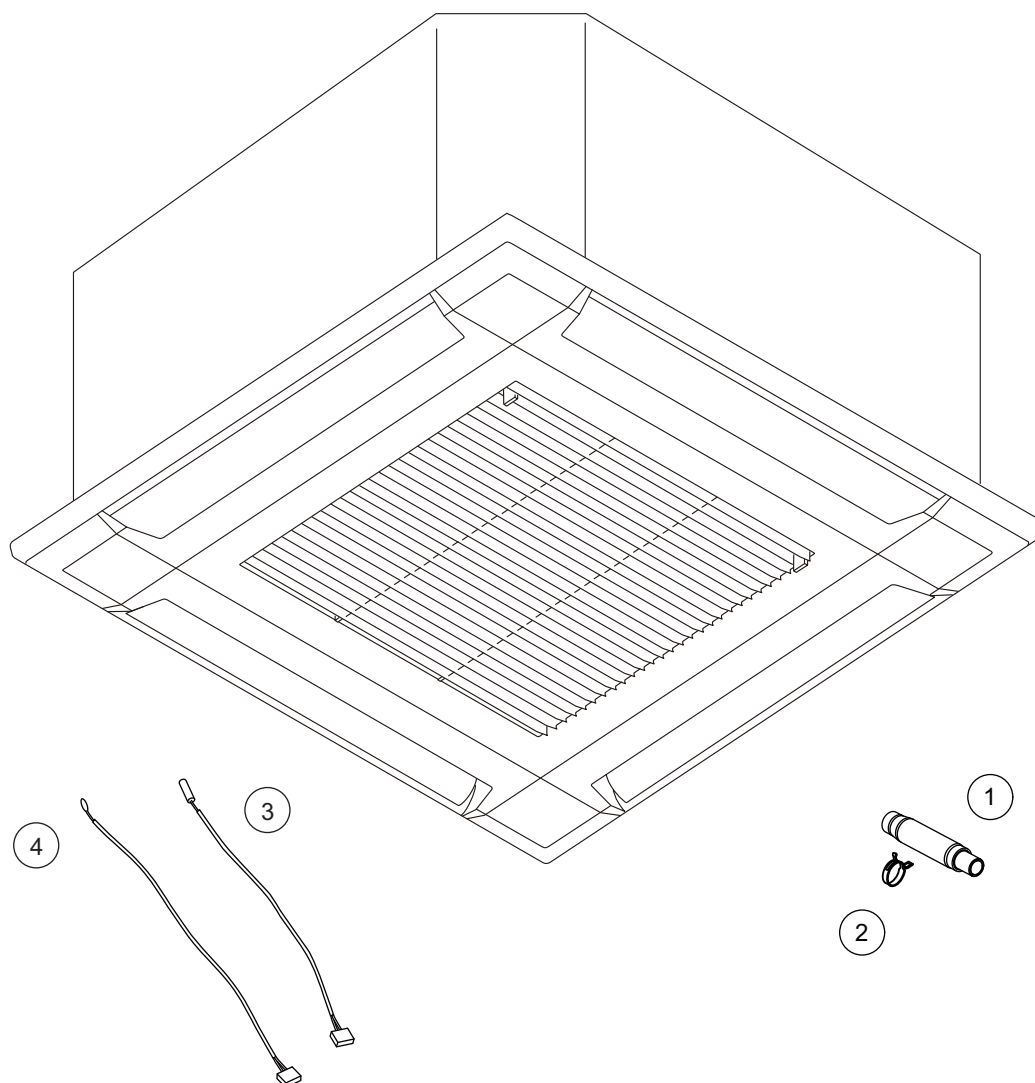

3. Indoor unit parts list

3-1. Compact cassette type

- Models: AUXG07KVLA, AUXG09KVLA, AUXG12KVLA, AUXG14KVLA, AUXG18KVLA, and AUXG22KVLA

Item no.	Part no.	Part name	Service part
1	9379665001	Drain hose	◆
2	9379757010	Hose band	◆
3	9900942038	Pipe thermistor	◆
4	9900826000	Room thermistor	◆

Item no.	Part no.	Part name	Service part
11	9710995965	Main PCB (For 07 model)	◆
	9710995743	Main PCB (For 09 model)	◆
	9710995750	Main PCB (For 12 model)	◆
	9710995705	Main PCB (For 14 model)	◆
	9710995767	Main PCB (For 18 model)	◆
	9710995613	Main PCB (For 22 model)	◆
12	0600063023	Holder	◆
13	9710019005	Communication PCB	◆
14	9710661006	Power supply PCB	◆
15	9900568009	Terminal	◆
16	9900896003	Terminal	◆

Wire holder

Item no.	Part no.	Part name	Service part
21	9375516017	Wire cover	◆
22	9375515010	Pipe cover	◆
23	9375503017	Bell-mouth hood	◆
24	9375477011	Thermistor holder	◆
25	9377765024	Drain pan sub assy (For 18 model)	◆
	9377765017	Drain pan sub assy (For 22 model)	◆
26	9375718015	Drain port sub assy	◆
27	9375721046	Float switch sub assy	◆
28	9375717025	Drain pump sub assy	◆