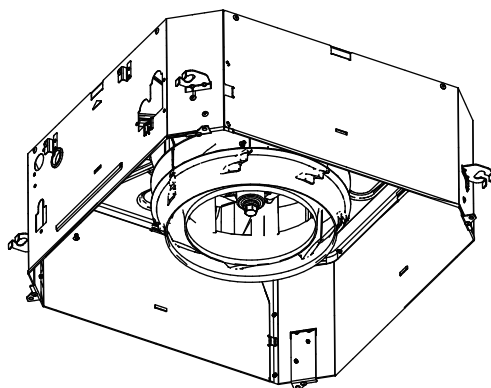

3. Indoor unit parts list

3-1. Compact cassette type

- Models: AUXG07KVLA, AUXG09KVLA, AUXG12KVLA, AUXG14KVLA, AUXG18KVLA, and AUXG22KVLA

Item no.	Part no.	Part name	Service part
1	9379665001	Drain hose	◆
2	9379757010	Hose band	◆
3	9900942038	Pipe thermistor	◆
4	9900826000	Room thermistor	◆

Item no.	Part no.	Part name	Service part
11	9710995965	Main PCB (For 07 model)	◆
	9710995743	Main PCB (For 09 model)	◆
	9710995750	Main PCB (For 12 model)	◆
	9710995705	Main PCB (For 14 model)	◆
	9710995767	Main PCB (For 18 model)	◆
	9710995613	Main PCB (For 22 model)	◆
12	0600063023	Holder	◆
13	9710019005	Communication PCB	◆
14	9710661006	Power supply PCB	◆
15	9900568009	Terminal	◆
16	9900896003	Terminal	◆

Wire holder

Item no.	Part no.	Part name	Service part
21	9375516017	Wire cover	◆
22	9375515010	Pipe cover	◆
23	9375503017	Bell-mouth hood	◆
24	9375477011	Thermistor holder	◆
25	9377765024	Drain pan sub assy (For 18 model)	◆
	9377765017	Drain pan sub assy (For 22 model)	◆
26	9375718015	Drain port sub assy	◆
27	9375721046	Float switch sub assy	◆
28	9375717025	Drain pump sub assy	◆

Item no.	Part no.	Part name	Service part
41	9375719012	Fan motor sub Assy	◆
42	9602436019	Fan motor	◆
43	9375480011	2 stage turbo fan Assy	◆
44	9377807014	Shaft cap	◆
45	9377811011	Washer cover	◆