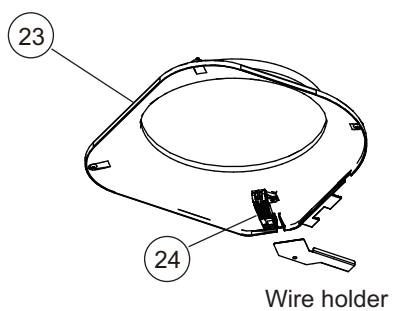

3. Indoor unit parts list

3-1. Compact cassette type

- Models: AUXG07KVLA, AUXG09KVLA, AUXG12KVLA, AUXG14KVLA, AUXG18KVLA, and AUXG22KVLA

Item no.	Part no.	Part name	Service part
1	9379665001	Drain hose	◆
2	9379757010	Hose band	◆
3	9900942038	Pipe thermistor	◆
4	9900826000	Room thermistor	◆

Item no.	Part no.	Part name	Service part
11	9710995965	Main PCB (For 07 model)	◆
	9710995743	Main PCB (For 09 model)	◆
	9710995750	Main PCB (For 12 model)	◆
	9710995705	Main PCB (For 14 model)	◆
	9710995767	Main PCB (For 18 model)	◆
	9710995613	Main PCB (For 22 model)	◆
12	0600063023	Holder	◆
13	9710019005	Communication PCB	◆
14	9710661006	Power supply PCB	◆
15	9900568009	Terminal	◆
16	9900896003	Terminal	◆

Wire holder

Item no.	Part no.	Part name	Service part
21	9375516017	Wire cover	◆
22	9375515010	Pipe cover	◆
23	9375503017	Bell-mouth hood	◆
24	9375477011	Thermistor holder	◆
25	9377765024	Drain pan sub assy (For 18 model)	◆
	9377765017	Drain pan sub assy (For 22 model)	◆
26	9375718015	Drain port sub assy	◆
27	9375721046	Float switch sub assy	◆
28	9375717025	Drain pump sub assy	◆

Item no.	Part no.	Part name	Service part
41	9375719012	Fan motor sub Assy	◆
42	9602436019	Fan motor	◆
43	9375480011	2 stage turbo fan Assy	◆
44	9377807014	Shaft cap	◆
45	9377811011	Washer cover	◆