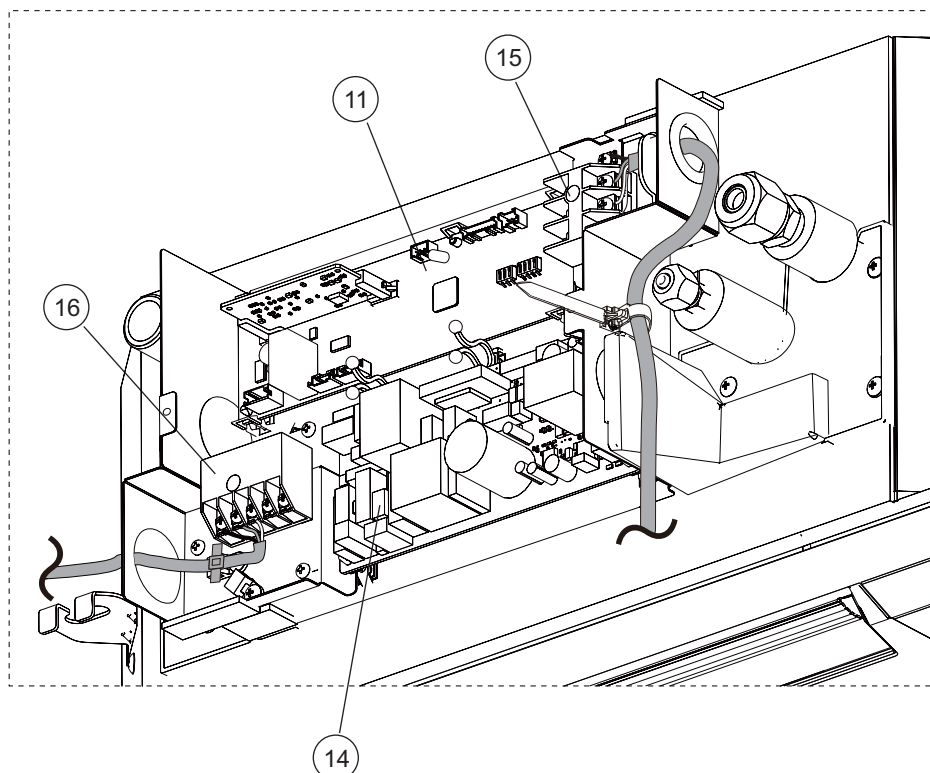

3. Indoor unit parts list

3-1. Compact cassette type

- Models: AUXG07KVLA, AUXG09KVLA, AUXG12KVLA, AUXG14KVLA, AUXG18KVLA, and AUXG22KVLA

Item no.	Part no.	Part name	Service part
1	9379665001	Drain hose	◆
2	9379757010	Hose band	◆
3	9900942038	Pipe thermistor	◆
4	9900826000	Room thermistor	◆

Item no.	Part no.	Part name	Service part
11	9710995965	Main PCB (For 07 model)	◆
	9710995743	Main PCB (For 09 model)	◆
	9710995750	Main PCB (For 12 model)	◆
	9710995705	Main PCB (For 14 model)	◆
	9710995767	Main PCB (For 18 model)	◆
	9710995613	Main PCB (For 22 model)	◆
12	0600063023	Holder	◆
13	9710019005	Communication PCB	◆
14	9710661006	Power supply PCB	◆
15	9900568009	Terminal	◆
16	9900896003	Terminal	◆

Wire holder

Item no.	Part no.	Part name	Service part
21	9375516017	Wire cover	◆
22	9375515010	Pipe cover	◆
23	9375503017	Bell-mouth hood	◆
24	9375477011	Thermistor holder	◆
25	9377765024	Drain pan sub assy (For 18 model)	◆
	9377765017	Drain pan sub assy (For 22 model)	◆
26	9375718015	Drain port sub assy	◆
27	9375721046	Float switch sub assy	◆
28	9375717025	Drain pump sub assy	◆

Item no.	Part no.	Part name	Service part
41	9375719012	Fan motor sub Assy	◆
42	9602436019	Fan motor	◆
43	9375480011	2 stage turbo fan Assy	◆
44	9377807014	Shaft cap	◆
45	9377811011	Washer cover	◆