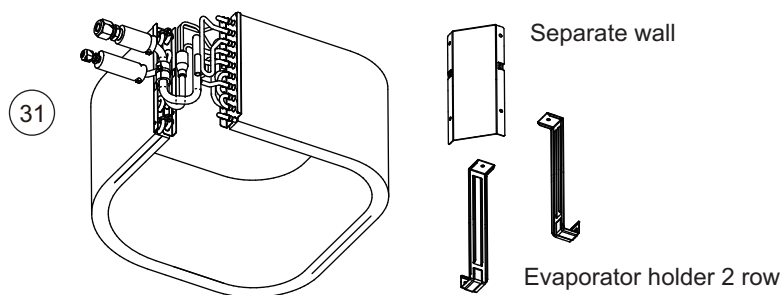

Item no.	Part no.	Part name	Service part
31	9377914156	Evaporator total assy (For 07 model)	◆
	9377914101	Evaporator total assy (For 09, 12 model)	◆
	9377914118	Evaporator total assy (For 14 model)	◆
	9377914125	Evaporator total assy (For 18 model)	◆
	9377914149	Evaporator total assy (For 22 model)	◆
32	9377764065	Insulation box sub assy (For 07, 09, 12, 14, 18 model)	◆
	9377764058	Room thermistor (For 22 model)	◆