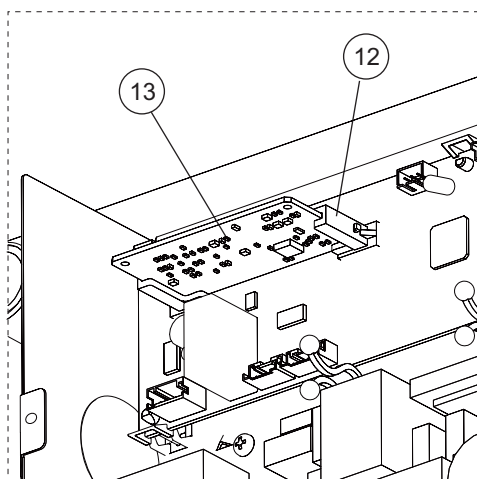

3. Indoor unit parts list

3-1. Compact cassette type

- Models: AUXG07KVLA, AUXG09KVLA, AUXG12KVLA, AUXG14KVLA, AUXG18KVLA, and AUXG22KVLA

Item no.	Part no.	Part name	Service part
1	9379665001	Drain hose	◆
2	9379757010	Hose band	◆
3	9900942038	Pipe thermistor	◆
4	9900826000	Room thermistor	◆

Item no.	Part no.	Part name	Service part
11	9710995965	Main PCB (For 07 model)	◆
	9710995743	Main PCB (For 09 model)	◆
	9710995750	Main PCB (For 12 model)	◆
	9710995705	Main PCB (For 14 model)	◆
	9710995767	Main PCB (For 18 model)	◆
	9710995613	Main PCB (For 22 model)	◆
12	0600063023	Holder	◆
13	9710019005	Communication PCB	◆
14	9710661006	Power supply PCB	◆
15	9900568009	Terminal	◆
16	9900896003	Terminal	◆