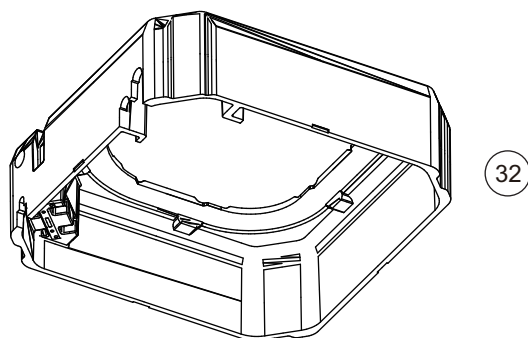

Item no.	Part no.	Part name	Service part
31	9377914156	Evaporator total assy (For 07 model)	◆
	9377914101	Evaporator total assy (For 09, 12 model)	◆
	9377914118	Evaporator total assy (For 14 model)	◆
	9377914125	Evaporator total assy (For 18 model)	◆
	9377914149	Evaporator total assy (For 22 model)	◆
32	9377764065	Insulation box sub assy (For 07, 09, 12, 14, 18 model)	◆
	9377764058	Room thermistor (For 22 model)	◆