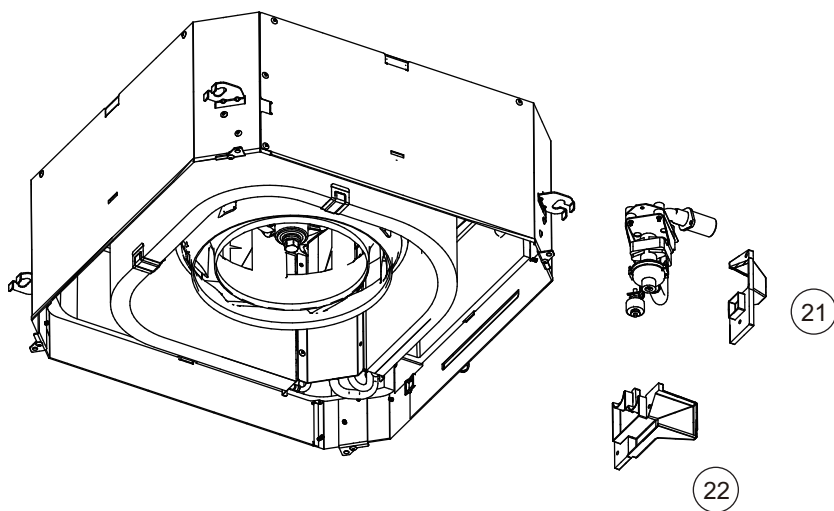

3. Indoor unit parts list

3-1. Compact cassette type

- Models: AUXG07KVLA, AUXG09KVLA, AUXG12KVLA, AUXG14KVLA, AUXG18KVLA, and AUXG22KVLA

Item no.	Part no.	Part name	Service part
1	9379665001	Drain hose	◆
2	9379757010	Hose band	◆
3	9900942038	Pipe thermistor	◆
4	9900826000	Room thermistor	◆

Item no.	Part no.	Part name	Service part
11	9710995965	Main PCB (For 07 model)	◆
	9710995743	Main PCB (For 09 model)	◆
	9710995750	Main PCB (For 12 model)	◆
	9710995705	Main PCB (For 14 model)	◆
	9710995767	Main PCB (For 18 model)	◆
	9710995613	Main PCB (For 22 model)	◆
12	0600063023	Holder	◆
13	9710019005	Communication PCB	◆
14	9710661006	Power supply PCB	◆
15	9900568009	Terminal	◆
16	9900896003	Terminal	◆

Wire holder

Item no.	Part no.	Part name	Service part
21	9375516017	Wire cover	◆
22	9375515010	Pipe cover	◆
23	9375503017	Bell-mouth hood	◆
24	9375477011	Thermistor holder	◆
25	9377765024	Drain pan sub assy (For 18 model)	◆
	9377765017	Drain pan sub assy (For 22 model)	◆
26	9375718015	Drain port sub assy	◆
27	9375721046	Float switch sub assy	◆
28	9375717025	Drain pump sub assy	◆

Item no.	Part no.	Part name	Service part
41	9375719012	Fan motor sub Assy	◆
42	9602436019	Fan motor	◆
43	9375480011	2 stage turbo fan Assy	◆
44	9377807014	Shaft cap	◆
45	9377811011	Washer cover	◆