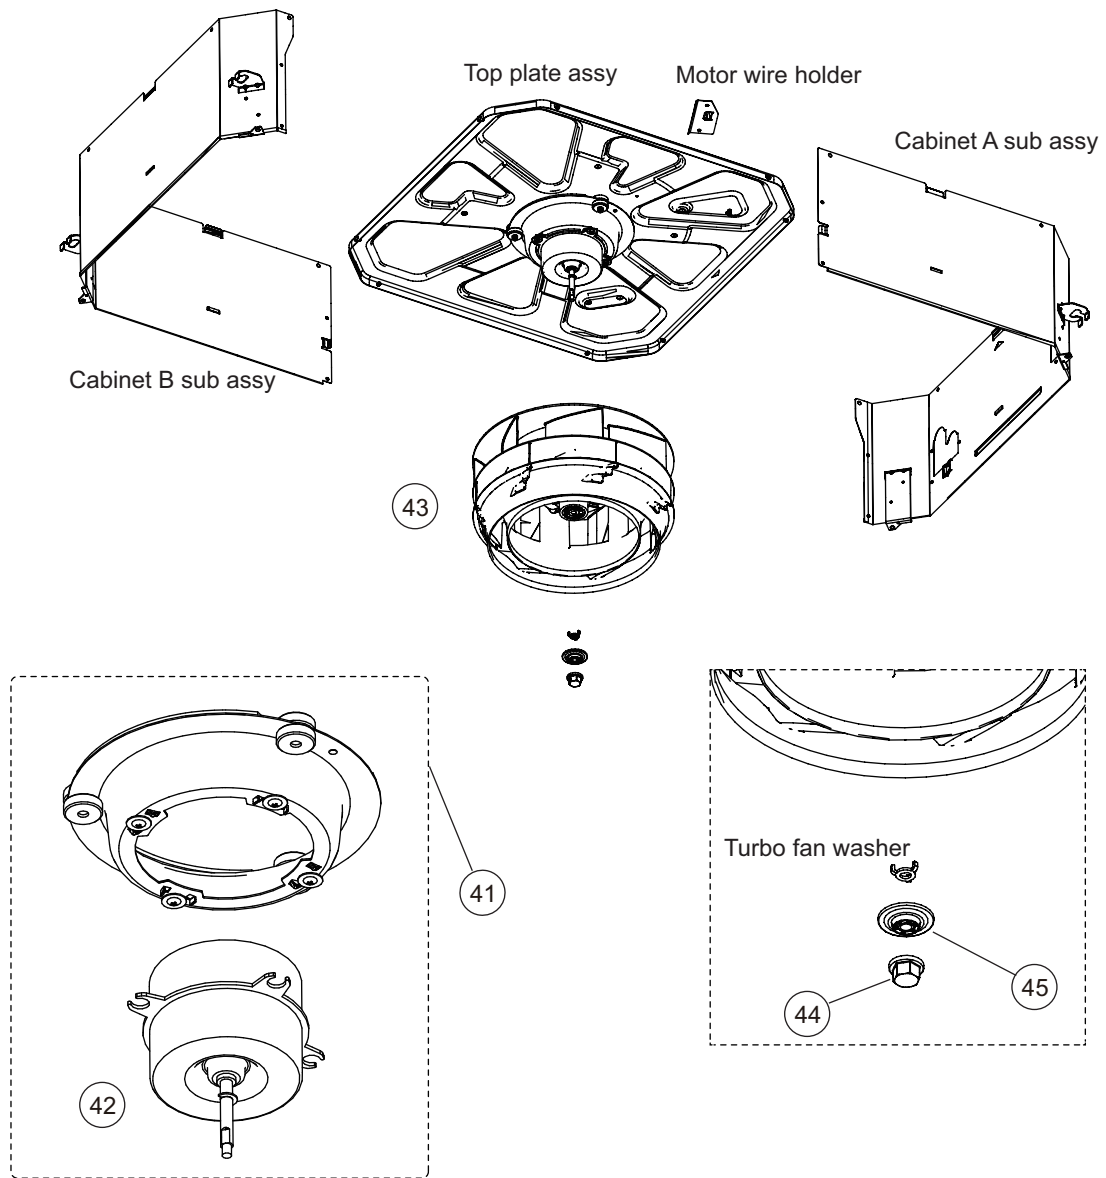

Item no.	Part no.	Part name	Service part
41	9375719012	Fan motor sub Assy	◆
42	9602436019	Fan motor	◆
43	9375480011	2 stage turbo fan Assy	◆
44	9377807014	Shaft cap	◆
45	9377811011	Washer cover	◆