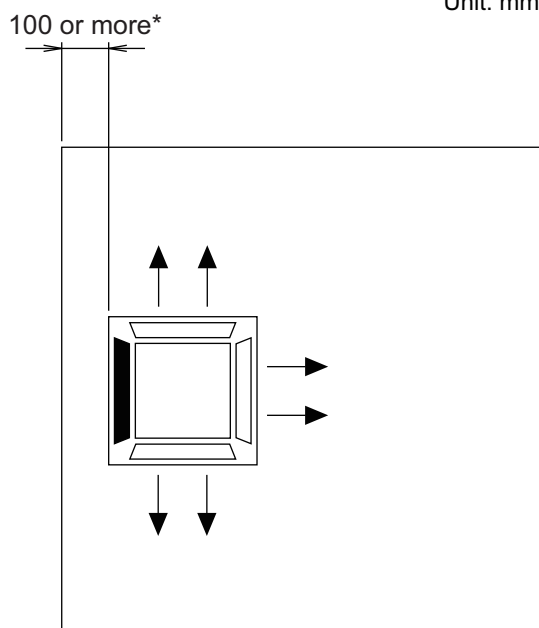

2. Dimensions

2-1. Models: AUXG09KVLA, AUXG12KVLA, AUXG14KVLA, AUXG18KVLA, and AUXG22KVLA

Unit: mm

a: Ceiling openings		
Cassette grille (Option [Grid type])	mm	580 to 610

2-2. Installation space requirement

Unit: mm

Maximum height from floor to ceiling (Unit: mm)	
Standard	2,700
High ceiling	3,000

3-way direction setting:

Unit: mm

NOTES:

- To set "3-direction", optional Air outlet shutter plate (UTR-YDZB) must be installed, and the "outlet-direction" need to be switched to "3-way" by remote controller.
*When installing the indoor unit, be careful about the maintenance space.
- The ceiling height cannot be set in the 3-way outlet mode. Therefore, ceiling height setting change by function setting 20 is prohibited. For details, refer to ["Contents of function setting"](#) on page 41.