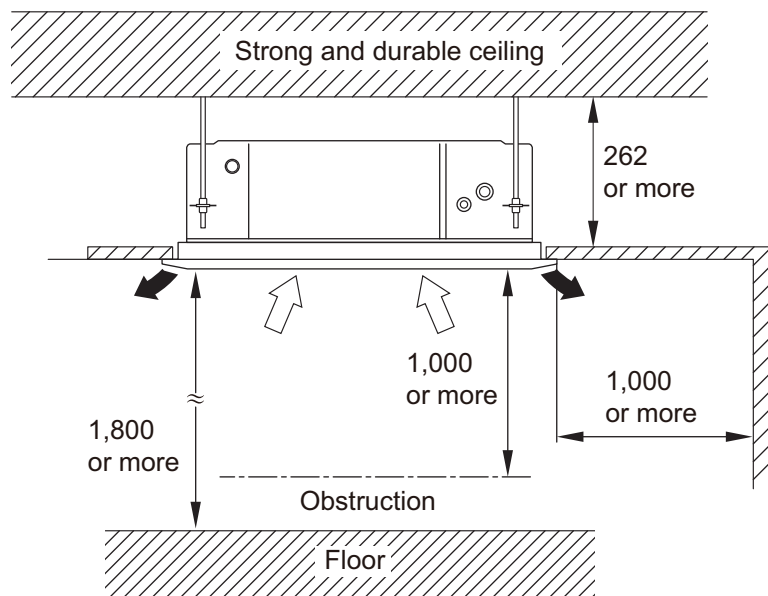

2. Dimensions

2-1. Models: AUXG09KVLA, AUXG12KVLA, AUXG14KVLA, AUXG18KVLA, and AUXG22KVLA

Unit: mm

a: Ceiling openings		
Cassette grille (Option [Grid type])	mm	580 to 610

2-2. Installation space requirement

Unit: mm

Maximum height from floor to ceiling (Unit: mm)	
Standard	2,700
High ceiling	3,000

3-way direction setting:

Unit: mm

NOTES:

- To set "3-direction", optional Air outlet shutter plate (UTR-YDZB) must be installed, and the "outlet-direction" need to be switched to "3-way" by remote controller.
*When installing the indoor unit, be careful about the maintenance space.
- The ceiling height cannot be set in the 3-way outlet mode. Therefore, ceiling height setting change by function setting 20 is prohibited. For details, refer to ["Contents of function setting"](#) on page 41.