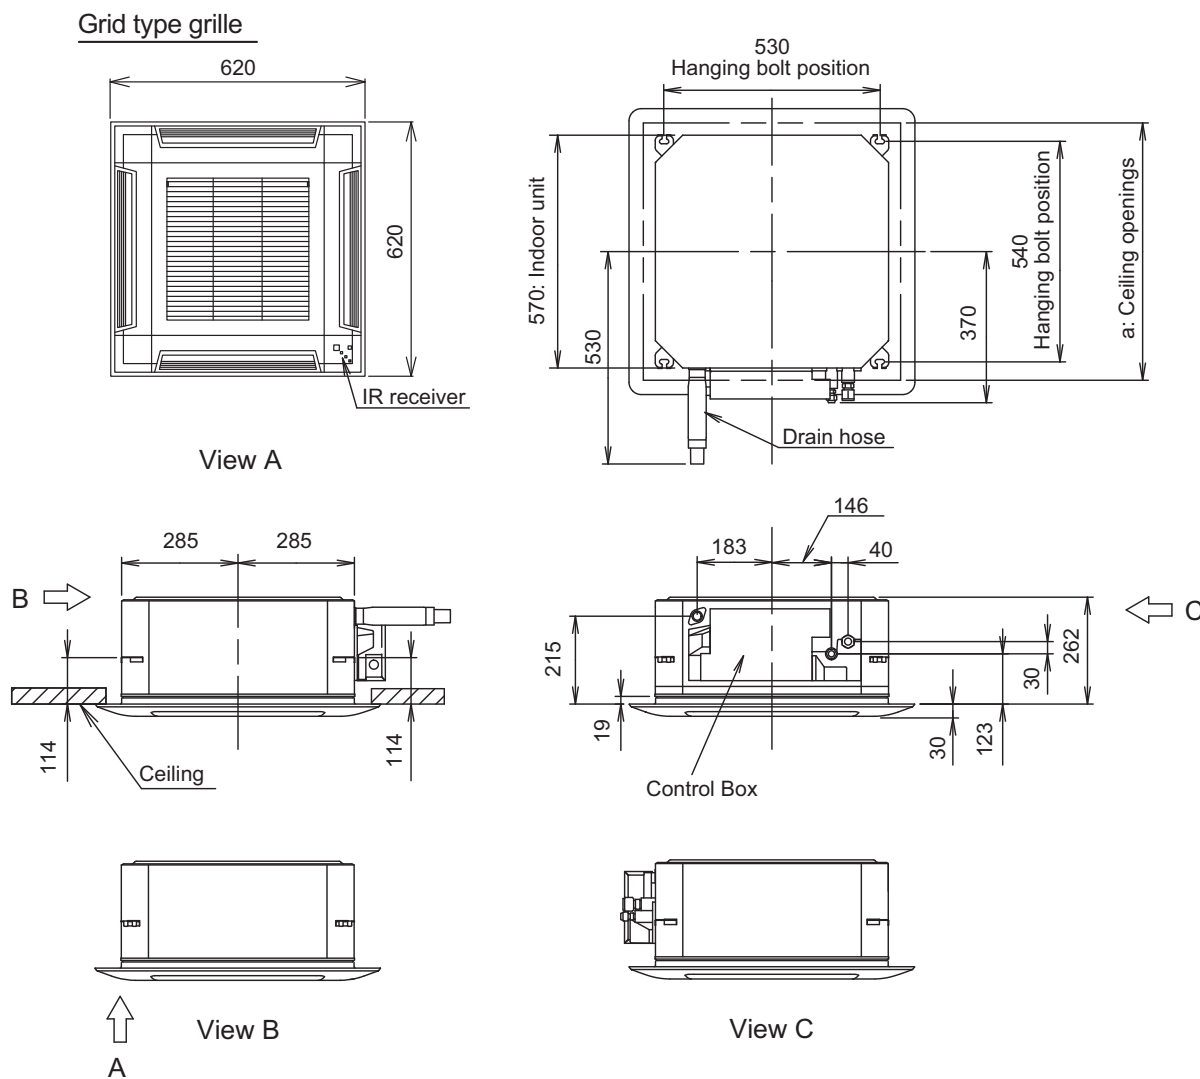

2. Dimensions

2-1. Models: AUXG09KVLA, AUXG12KVLA, AUXG14KVLA, AUXG18KVLA, and AUXG22KVLA

Unit: mm

a: Ceiling openings		
Cassette grille (Option [Grid type])	mm	580 to 610

2-2. Installation space requirement

Unit: mm

Maximum height from floor to ceiling (Unit: mm)	
Standard	2,700
High ceiling	3,000

3-way direction setting:

Unit: mm

NOTES:

- To set "3-direction", optional Air outlet shutter plate (UTR-YDZB) must be installed, and the "outlet-direction" need to be switched to "3-way" by remote controller.
*When installing the indoor unit, be careful about the maintenance space.
- The ceiling height cannot be set in the 3-way outlet mode. Therefore, ceiling height setting change by function setting 20 is prohibited. For details, refer to ["Contents of function setting"](#) on page 41.