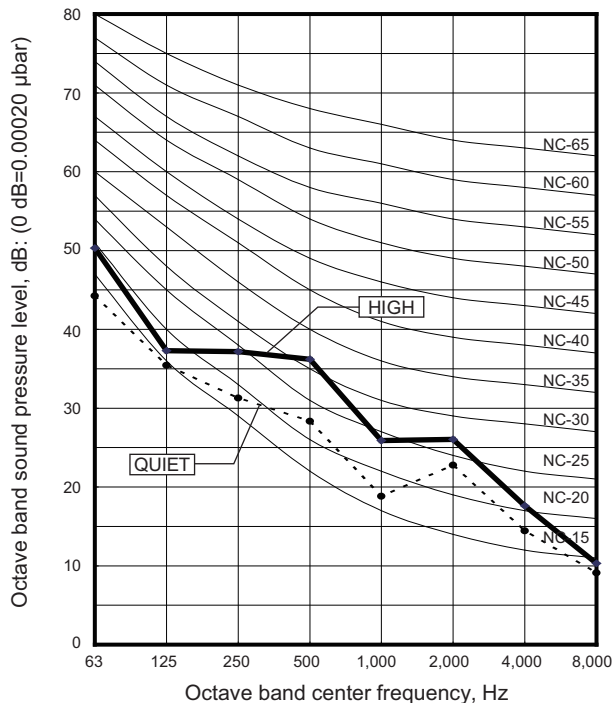

6. Operation noise (sound pressure)

6-1. Noise level curve

Model: AUXG09KVLA

● Cooling

● Heating

Model: AUXG12KVLA

● Cooling

● Heating

6-2. Sound level check point