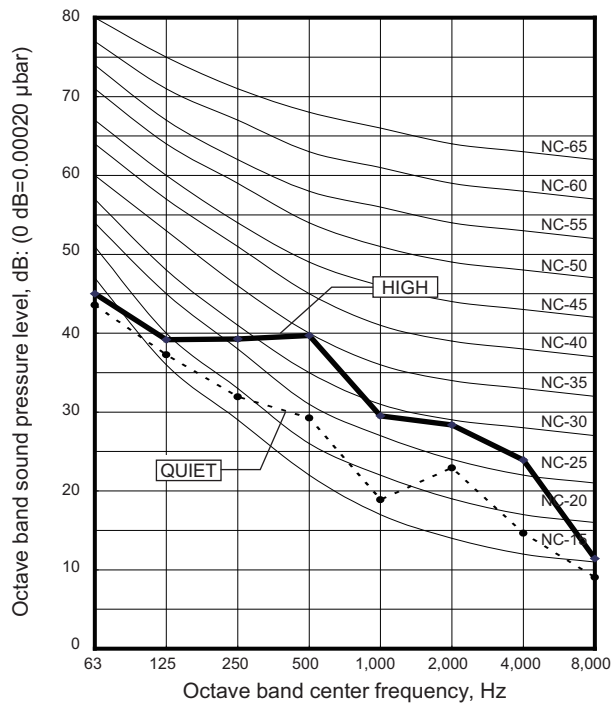

6. Operation noise (sound pressure)

6-1. Noise level curve

Model: AUXG09KVLA

● Cooling

● Heating

Model: AUXG12KVLA

● Cooling

● Heating

6-2. Sound level check point