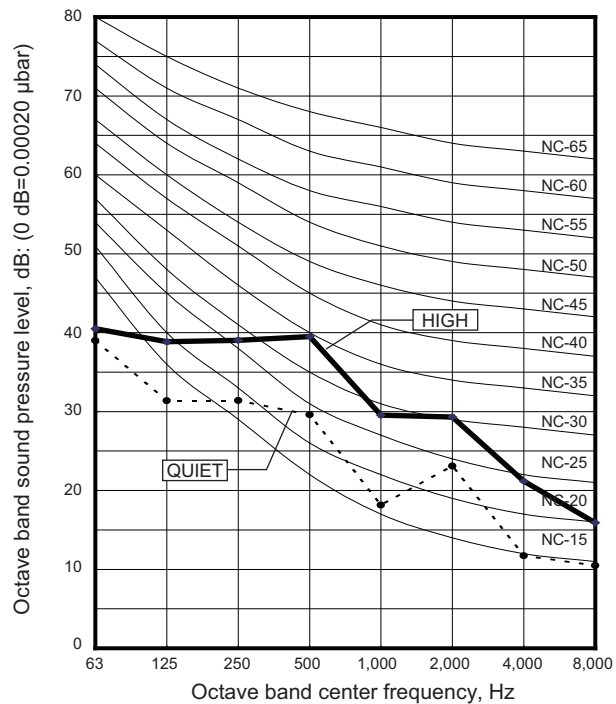

6. Operation noise (sound pressure)

6-1. Noise level curve

Model: AUXG09KVLA

● Cooling

● Heating

Model: AUXG12KVLA

● Cooling

● Heating

6-2. Sound level check point