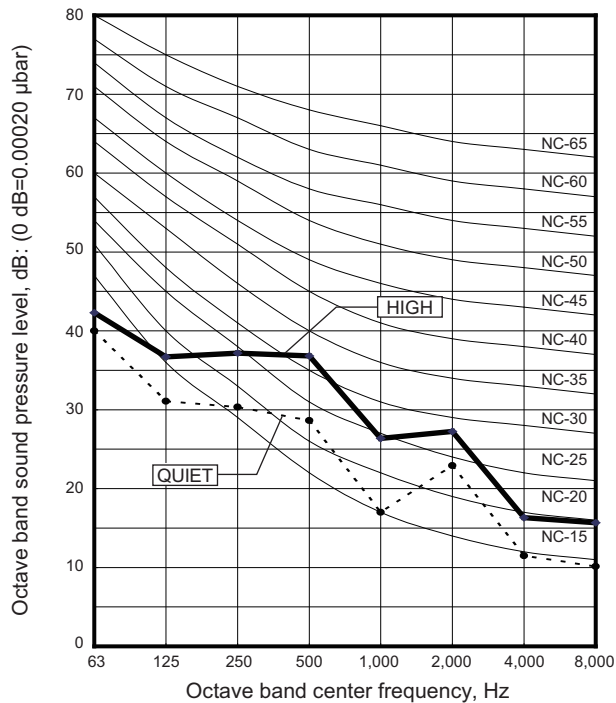

6. Operation noise (sound pressure)

6-1. Noise level curve

Model: AUXG09KVLA

● Cooling

● Heating

Model: AUXG12KVLA

● Cooling

● Heating

6-2. Sound level check point