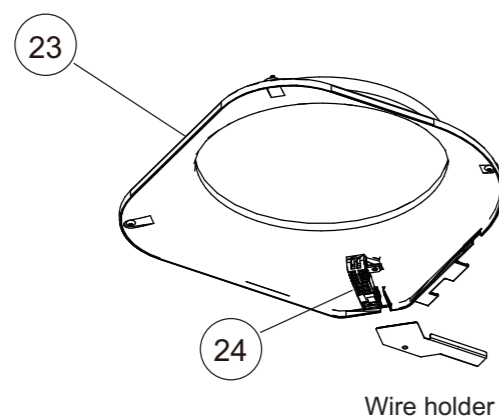

### 2-1. Models: AUXG09KVLA, AUXG12KVLA, AUXG14KVLA, AUXG18KVLA, and AUXG22KVLA

TECHNICAL DATA  
AND PARTS LIST

TECHNICAL DATA  
AND PARTS LIST

Ref.	Description	Part number
1	Drain hose	9379665001
2	Hose band	9379757010
3	Pipe Thermistor	9900942038
4	Room Thermistor	9900826000

Ref.	Description	Part number
11	Main PCB (07)	9710995965
11	Main PCB (09)	9710995743
11	Main PCB (12)	9710995750
11	Main PCB (14)	9710995705
11	Main PCB (18)	9710995767
11	Main PCB (22)	9710995613
11	Main PCB (24)	9710995866
12	Holder	0600063023
13	Communication PCB	9710019005
14	Power supply PCB	9710661006
15	Terminal	9900568009
16	Terminal	9900896003

Ref.	Description	Part number
41	Fan motor sub assy	9375719012
42	Fan motor	9602436019
43	2 stage turbo fan assy	9375480011
44	Shaft cap	9377807014
45	Washer cover	9377811011