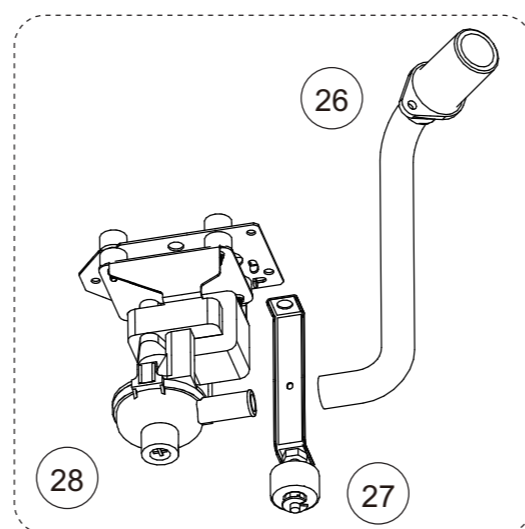

### 2-1. Models: AUXG09KVLA, AUXG12KVLA, AUXG14KVLA, AUXG18KVLA, and AUXG22KVLA

TECHNICAL DATA  
AND PARTS LIST

TECHNICAL DATA  
AND PARTS LIST

Ref.	Description	Part number
1	Drain hose	9379665001
2	Hose band	9379757010
3	Pipe Thermistor	9900942038
4	Room Thermistor	9900826000

Ref.	Description	Part number
11	Main PCB (07)	9710995965
11	Main PCB (09)	9710995743
11	Main PCB (12)	9710995750
11	Main PCB (14)	9710995705
11	Main PCB (18)	9710995767
11	Main PCB (22)	9710995613
11	Main PCB (24)	9710995866
12	Holder	0600063023
13	Communication PCB	9710019005
14	Power supply PCB	9710661006
15	Terminal	9900568009
16	Terminal	9900896003

Ref.	Description	Part number
21	Wire cover	9375516017
22	Pipe cover	9375515010
23	Bellmouth	9375503017
24	Thermistor holder	9375477011
25	Drain pan sub assy (18)	9377765024
25	Drain pan sub assy (22, 24)	9377765017
26	Drain port sub assy	9375718015
27	Float Switch sub assy	9375721046
28	Drain pump sub assy	9375717025

Ref.	Description	Part number
41	Fan motor sub assy	9375719012
42	Fan motor	9602436019
43	2 stage turbo fan assy	9375480011
44	Shaft cap	9377807014
45	Washer cover	9377811011