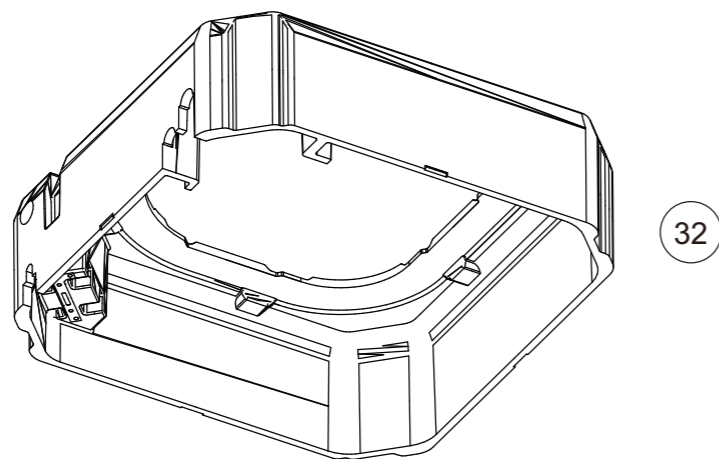

Ref.	Description	Part number
31	Evaporator total assy (07)	9377914156
31	Evaporator total assy (09, 12)	9377914101
31	Evaporator total assy (14)	9377914118
31	Evaporator total assy (18)	9377914125
31	Evaporator total assy (22, 24)	9377914149
32	Insulation box sub assy (07-18)	9377764065
32	Insulation box sub assy (22, 24)	9377764058