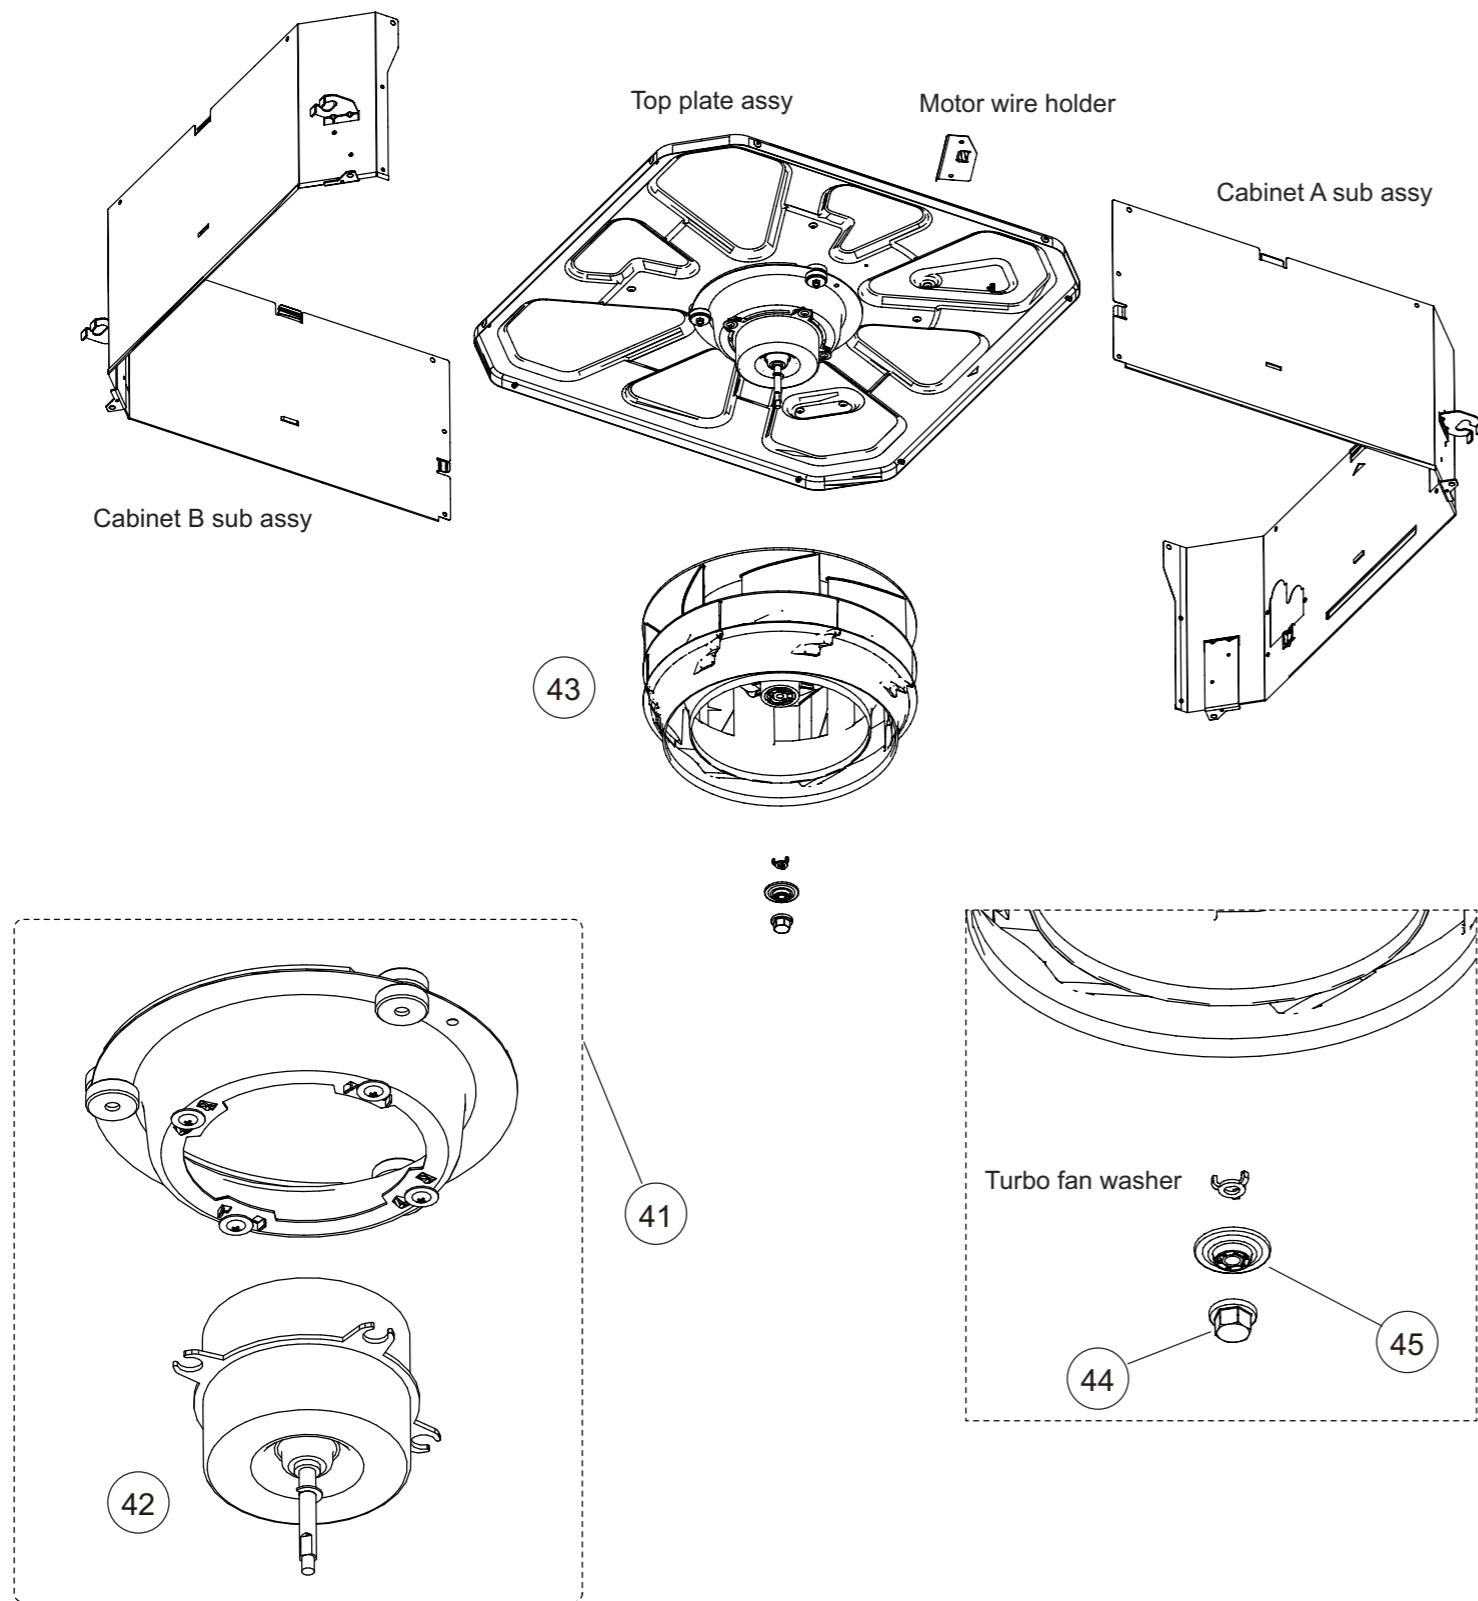

2. Indoor unit parts list

2-1. Models: AUXG09KVLA, AUXG12KVLA, AUXG14KVLA, AUXG18KVLA, and AUXG22KVLA

TECHNICAL DATA
AND PARTS LIST

TECHNICAL DATA
AND PARTS LIST

Ref.	Description	Part number
1	Drain hose	9379665001
2	Hose band	9379757010
3	Pipe Thermistor	9900942038
4	Room Thermistor	9900826000

Ref.	Description	Part number
11	Main PCB (07)	9710995965
11	Main PCB (09)	9710995743
11	Main PCB (12)	9710995750
11	Main PCB (14)	9710995705
11	Main PCB (18)	9710995767
11	Main PCB (22)	9710995613
11	Main PCB (24)	9710995866
12	Holder	0600063023
13	Communication PCB	9710019005
14	Power supply PCB	9710661006
15	Terminal	9900568009
16	Terminal	9900896003

Ref.	Description	Part number
21	Wire cover	9375516017
22	Pipe cover	9375515010
23	Bellmouth	9375503017
24	Thermistor holder	9375477011
25	Drain pan sub assy (18)	9377765024
25	Drain pan sub assy (22, 24)	9377765017
26	Drain port sub assy	9375718015
27	Float Switch sub assy	9375721046
28	Drain pump sub assy	9375717025

Ref.	Description	Part number
41	Fan motor sub Assy	9375719012
42	Fan motor	9602436019
43	2 stage turbo fan Assy	9375480011
44	Shaft cap	9377807014
45	Washer cover	9377811011