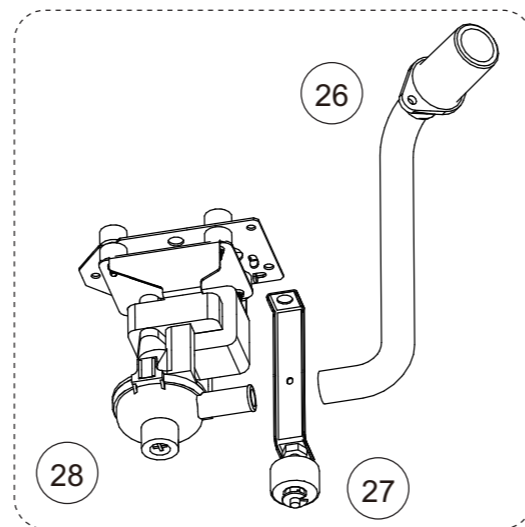

2. Indoor unit parts list

2-1. Models: AUXG09KVLA, AUXG12KVLA, AUXG14KVLA, AUXG18KVLA, and AUXG22KVLA

TECHNICAL DATA
AND PARTS LIST

TECHNICAL DATA
AND PARTS LIST

Ref.	Description	Part number
1	Drain hose	9379665001
2	Hose band	9379757010
3	Pipe Thermistor	9900942038
4	Room Thermistor	9900826000

Ref.	Description	Part number
11	Main PCB (07)	9710995965
11	Main PCB (09)	9710995743
11	Main PCB (12)	9710995750
11	Main PCB (14)	9710995705
11	Main PCB (18)	9710995767
11	Main PCB (22)	9710995613
11	Main PCB (24)	9710995866
12	Holder	0600063023
13	Communication PCB	9710019005
14	Power supply PCB	9710661006
15	Terminal	9900568009
16	Terminal	9900896003

Ref.	Description	Part number
21	Wire cover	9375516017
22	Pipe cover	9375515010
23	Bellmouth	9375503017
24	Thermistor holder	9375477011
25	Drain pan sub assy (18)	9377765024
25	Drain pan sub assy (22, 24)	9377765017
26	Drain port sub assy	9375718015
27	Float Switch sub assy	9375721046
28	Drain pump sub assy	9375717025

Ref.	Description	Part number
41	Fan motor sub Assy	9375719012
42	Fan motor	9602436019
43	2 stage turbo fan Assy	9375480011
44	Shaft cap	9377807014
45	Washer cover	9377811011