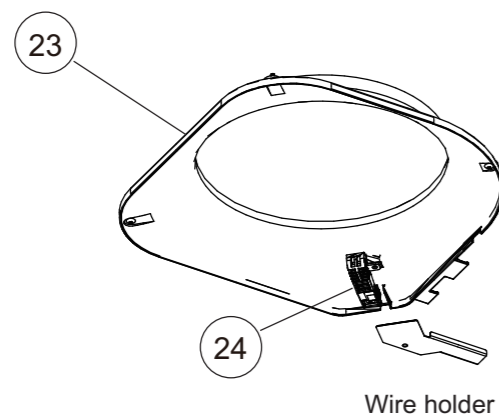

2. Indoor unit parts list

2-1. Models: AUXG09KVLA, AUXG12KVLA, AUXG14KVLA, AUXG18KVLA, and AUXG22KVLA

TECHNICAL DATA
AND PARTS LIST

TECHNICAL DATA
AND PARTS LIST

Ref.	Description	Part number
1	Drain hose	9379665001
2	Hose band	9379757010
3	Pipe Thermistor	9900942038
4	Room Thermistor	9900826000

Ref.	Description	Part number
11	Main PCB (07)	9710995965
11	Main PCB (09)	9710995743
11	Main PCB (12)	9710995750
11	Main PCB (14)	9710995705
11	Main PCB (18)	9710995767
11	Main PCB (22)	9710995613
11	Main PCB (24)	9710995866
12	Holder	0600063023
13	Communication PCB	9710019005
14	Power supply PCB	9710661006
15	Terminal	9900568009
16	Terminal	9900896003

Ref.	Description	Part number
21	Wire cover	9375516017
22	Pipe cover	9375515010
23	Bellmouth	9375503017
24	Thermistor holder	9375477011
25	Drain pan sub assy (18)	9377765024
25	Drain pan sub assy (22, 24)	9377765017
26	Drain port sub assy	9375718015
27	Float Switch sub assy	9375721046
28	Drain pump sub assy	9375717025

Ref.	Description	Part number
41	Fan motor sub Assy	9375719012
42	Fan motor	9602436019
43	2 stage turbo fan Assy	9375480011
44	Shaft cap	9377807014
45	Washer cover	9377811011