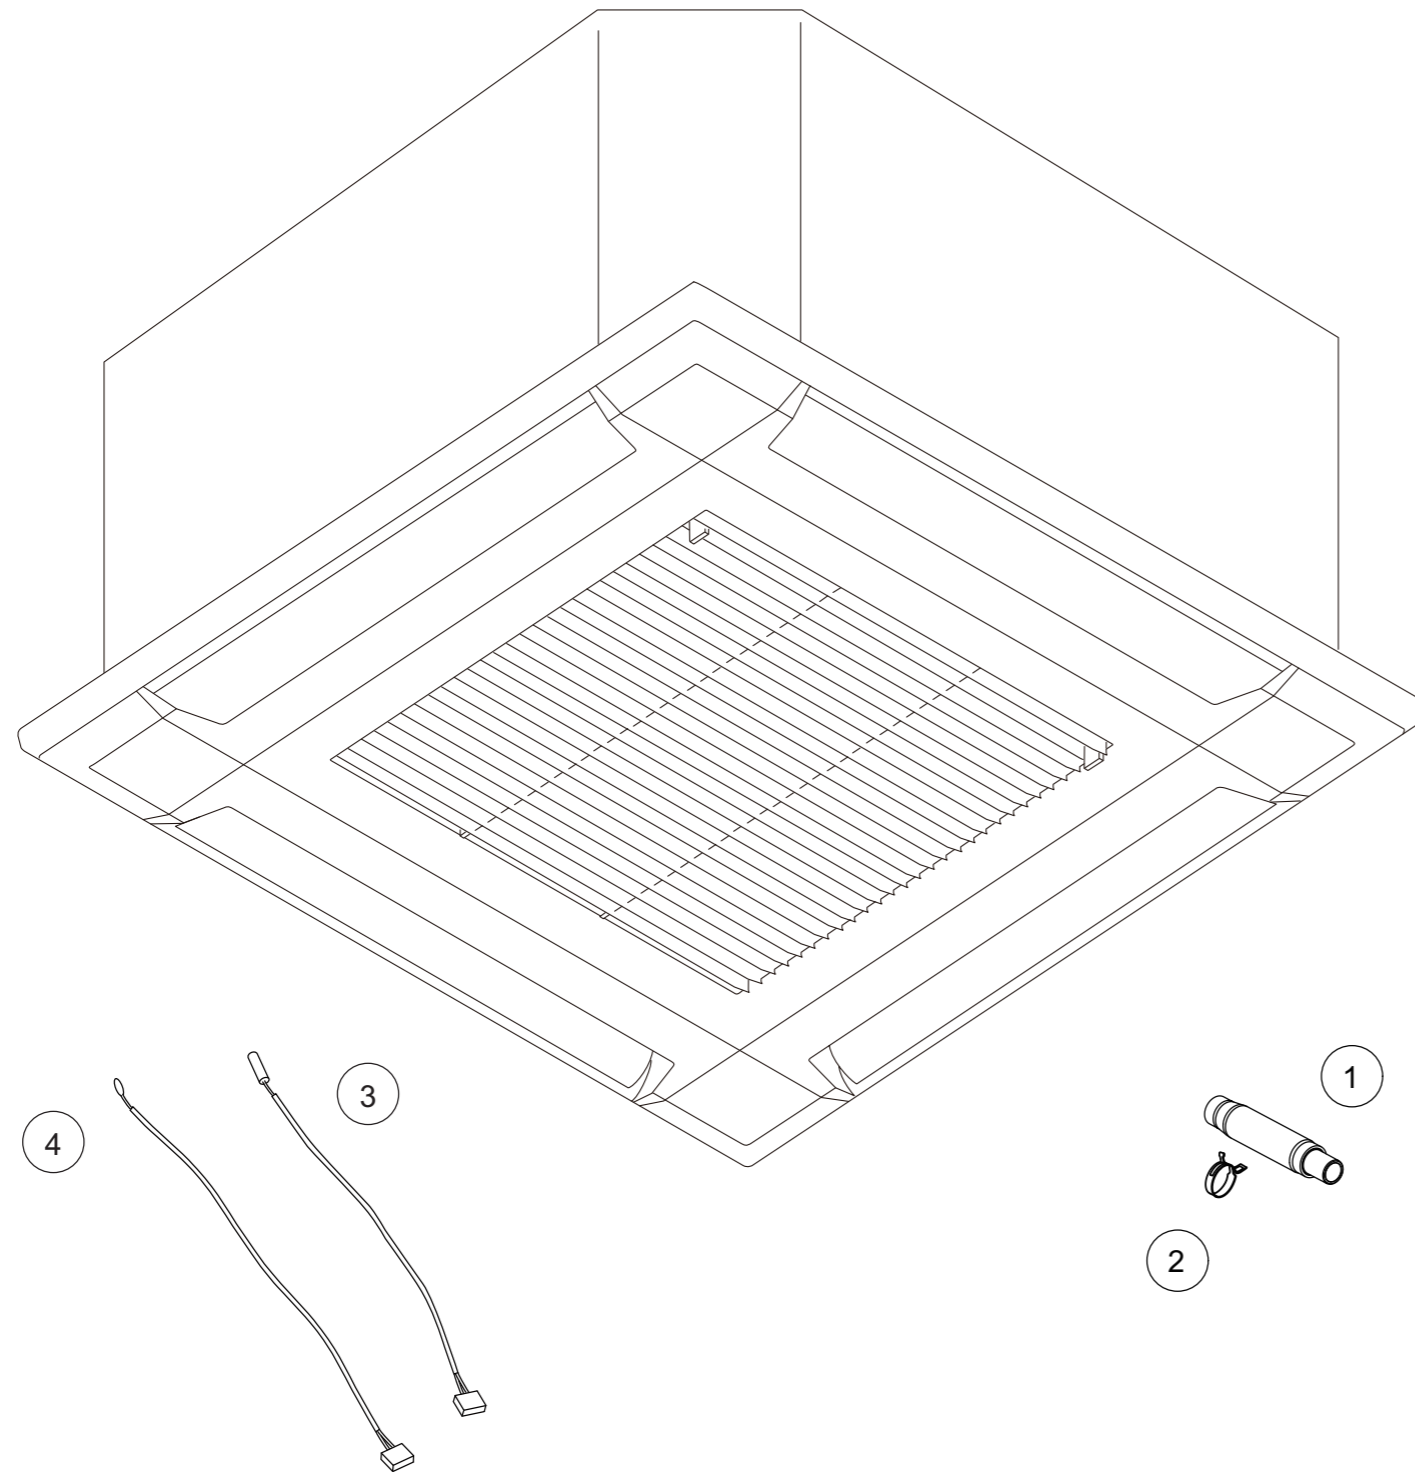

2. Indoor unit parts list

2-1. Models: AUXG09KVLA, AUXG12KVLA, AUXG14KVLA, AUXG18KVLA, and AUXG22KVLA

TECHNICAL DATA
AND PARTS LIST

TECHNICAL DATA
AND PARTS LIST

Ref.	Description	Part number
1	Drain hose	9379665001
2	Hose band	9379757010
3	Pipe Thermistor	9900942038
4	Room Thermistor	9900826000

Ref.	Description	Part number
11	Main PCB (07)	9710995965
11	Main PCB (09)	9710995743
11	Main PCB (12)	9710995750
11	Main PCB (14)	9710995705
11	Main PCB (18)	9710995767
11	Main PCB (22)	9710995613
11	Main PCB (24)	9710995866
12	Holder	0600063023
13	Communication PCB	9710019005
14	Power supply PCB	9710661006
15	Terminal	9900568009
16	Terminal	9900896003

Ref.	Description	Part number
21	Wire cover	9375516017
22	Pipe cover	9375515010
23	Bellmouth	9375503017
24	Thermistor holder	9375477011
25	Drain pan sub assy (18)	9377765024
25	Drain pan sub assy (22, 24)	9377765017
26	Drain port sub assy	9375718015
27	Float Switch sub assy	9375721046
28	Drain pump sub assy	9375717025