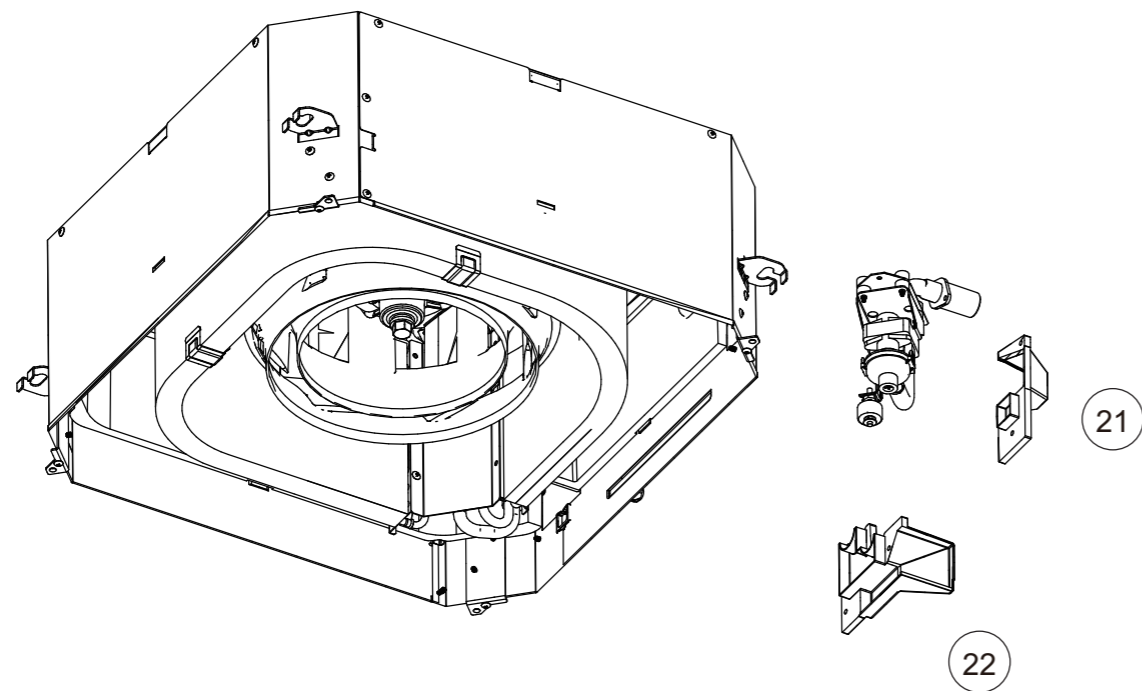

2. Indoor unit parts list

2-1. Models: AUXG09KVLA, AUXG12KVLA, AUXG14KVLA, AUXG18KVLA, and AUXG22KVLA

TECHNICAL DATA
AND PARTS LIST

TECHNICAL DATA
AND PARTS LIST

Ref.	Description	Part number
1	Drain hose	9379665001
2	Hose band	9379757010
3	Pipe Thermistor	9900942038
4	Room Thermistor	9900826000

Ref.	Description	Part number
11	Main PCB (07)	9710995965
11	Main PCB (09)	9710995743
11	Main PCB (12)	9710995750
11	Main PCB (14)	9710995705
11	Main PCB (18)	9710995767
11	Main PCB (22)	9710995613
11	Main PCB (24)	9710995866
12	Holder	0600063023
13	Communication PCB	9710019005
14	Power supply PCB	9710661006
15	Terminal	9900568009
16	Terminal	9900896003

Ref.	Description	Part number
21	Wire cover	9375516017
22	Pipe cover	9375515010
23	Bellmouth	9375503017
24	Thermistor holder	9375477011
25	Drain pan sub assy (18)	9377765024
25	Drain pan sub assy (22, 24)	9377765017
26	Drain port sub assy	9375718015
27	Float Switch sub assy	9375721046
28	Drain pump sub assy	9375717025

Ref.	Description	Part number
41	Fan motor sub Assy	9375719012
42	Fan motor	9602436019
43	2 stage turbo fan Assy	9375480011
44	Shaft cap	9377807014
45	Washer cover	9377811011