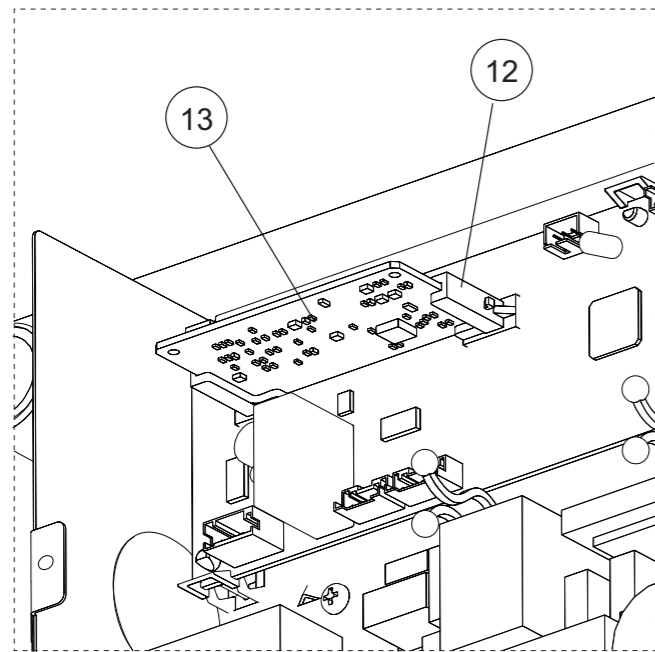

2. Indoor unit parts list

2-1. Models: AUXG09KVLA, AUXG12KVLA, AUXG14KVLA, AUXG18KVLA, and AUXG22KVLA

TECHNICAL DATA
AND PARTS LIST

TECHNICAL DATA
AND PARTS LIST

Ref.	Description	Part number
1	Drain hose	9379665001
2	Hose band	9379757010
3	Pipe Thermistor	9900942038
4	Room Thermistor	9900826000

Ref.	Description	Part number
11	Main PCB (07)	9710995965
11	Main PCB (09)	9710995743
11	Main PCB (12)	9710995750
11	Main PCB (14)	9710995705
11	Main PCB (18)	9710995767
11	Main PCB (22)	9710995613
11	Main PCB (24)	9710995866
12	Holder	0600063023
13	Communication PCB	9710019005
14	Power supply PCB	9710661006
15	Terminal	9900568009
16	Terminal	9900896003