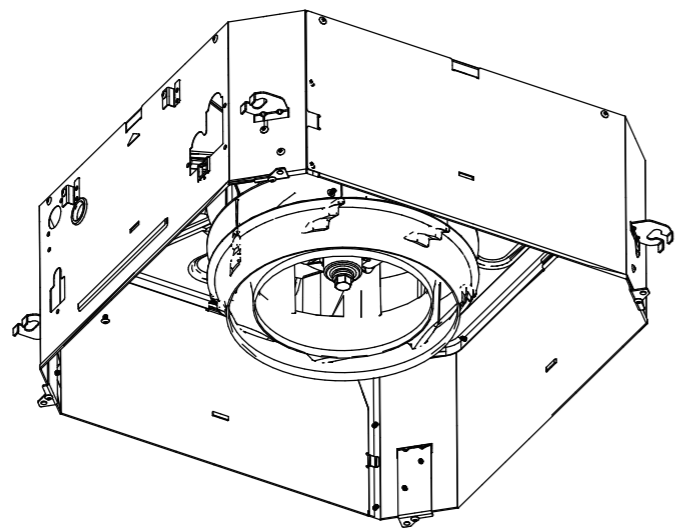

2. Indoor unit parts list

2-1. Models: AUXG09KVLA, AUXG12KVLA, AUXG14KVLA, AUXG18KVLA, and AUXG22KVLA

TECHNICAL DATA
AND PARTS LIST

TECHNICAL DATA
AND PARTS LIST

Ref.	Description	Part number
1	Drain hose	9379665001
2	Hose band	9379757010
3	Pipe Thermistor	9900942038
4	Room Thermistor	9900826000

Ref.	Description	Part number
11	Main PCB (07)	9710995965
11	Main PCB (09)	9710995743
11	Main PCB (12)	9710995750
11	Main PCB (14)	9710995705
11	Main PCB (18)	9710995767
11	Main PCB (22)	9710995613
11	Main PCB (24)	9710995866
12	Holder	0600063023
13	Communication PCB	9710019005
14	Power supply PCB	9710661006
15	Terminal	9900568009
16	Terminal	9900896003

Ref.	Description	Part number
21	Wire cover	9375516017
22	Pipe cover	9375515010
23	Bellmouth	9375503017
24	Thermistor holder	9375477011
25	Drain pan sub assy (18)	9377765024
25	Drain pan sub assy (22, 24)	9377765017
26	Drain port sub assy	9375718015
27	Float Switch sub assy	9375721046
28	Drain pump sub assy	9375717025