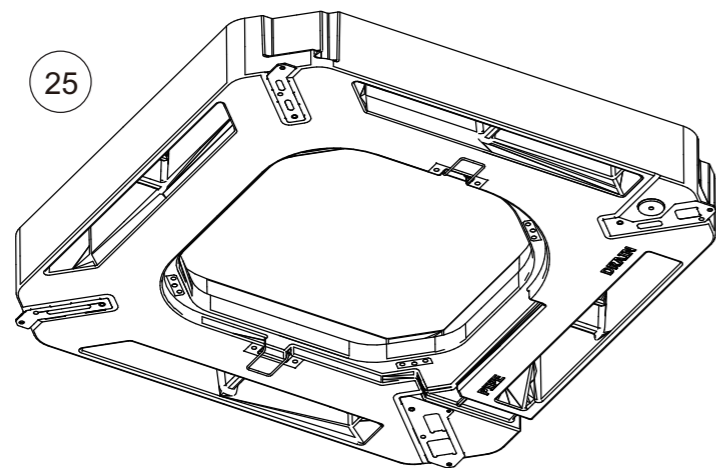

2. Indoor unit parts list

2-1. Models: AUXG09KVLA, AUXG12KVLA, AUXG14KVLA, AUXG18KVLA, and AUXG22KVLA

TECHNICAL DATA
AND PARTS LIST

TECHNICAL DATA
AND PARTS LIST

Ref.	Description	Part number
1	Drain hose	9379665001
2	Hose band	9379757010
3	Pipe Thermistor	9900942038
4	Room Thermistor	9900826000

Ref.	Description	Part number
11	Main PCB (07)	9710995965
11	Main PCB (09)	9710995743
11	Main PCB (12)	9710995750
11	Main PCB (14)	9710995705
11	Main PCB (18)	9710995767
11	Main PCB (22)	9710995613
11	Main PCB (24)	9710995866
12	Holder	0600063023
13	Communication PCB	9710019005
14	Power supply PCB	9710661006
15	Terminal	9900568009
16	Terminal	9900896003

Ref.	Description	Part number
21	Wire cover	9375516017
22	Pipe cover	9375515010
23	Bellmouth	9375503017
24	Thermistor holder	9375477011
25	Drain pan sub assy (18)	9377765024
25	Drain pan sub assy (22, 24)	9377765017
26	Drain port sub assy	9375718015
27	Float Switch sub assy	9375721046
28	Drain pump sub assy	9375717025