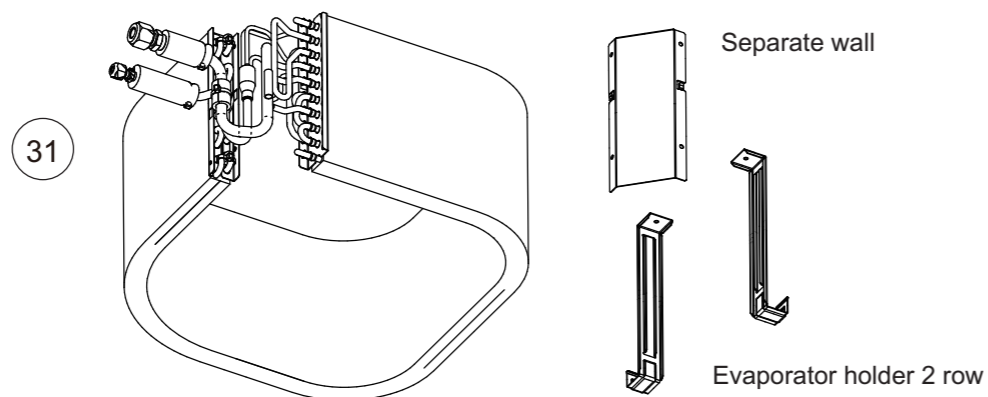

Ref.	Description	Part number
31	Evaporator total assy (07)	9377914156
31	Evaporator total assy (09, 12)	9377914101
31	Evaporator total assy (14)	9377914118
31	Evaporator total assy (18)	9377914125
31	Evaporator total assy (22, 24)	9377914149
32	Insulation box sub assy (07-18)	9377764065
32	Insulation box sub assy (22, 24)	9377764058