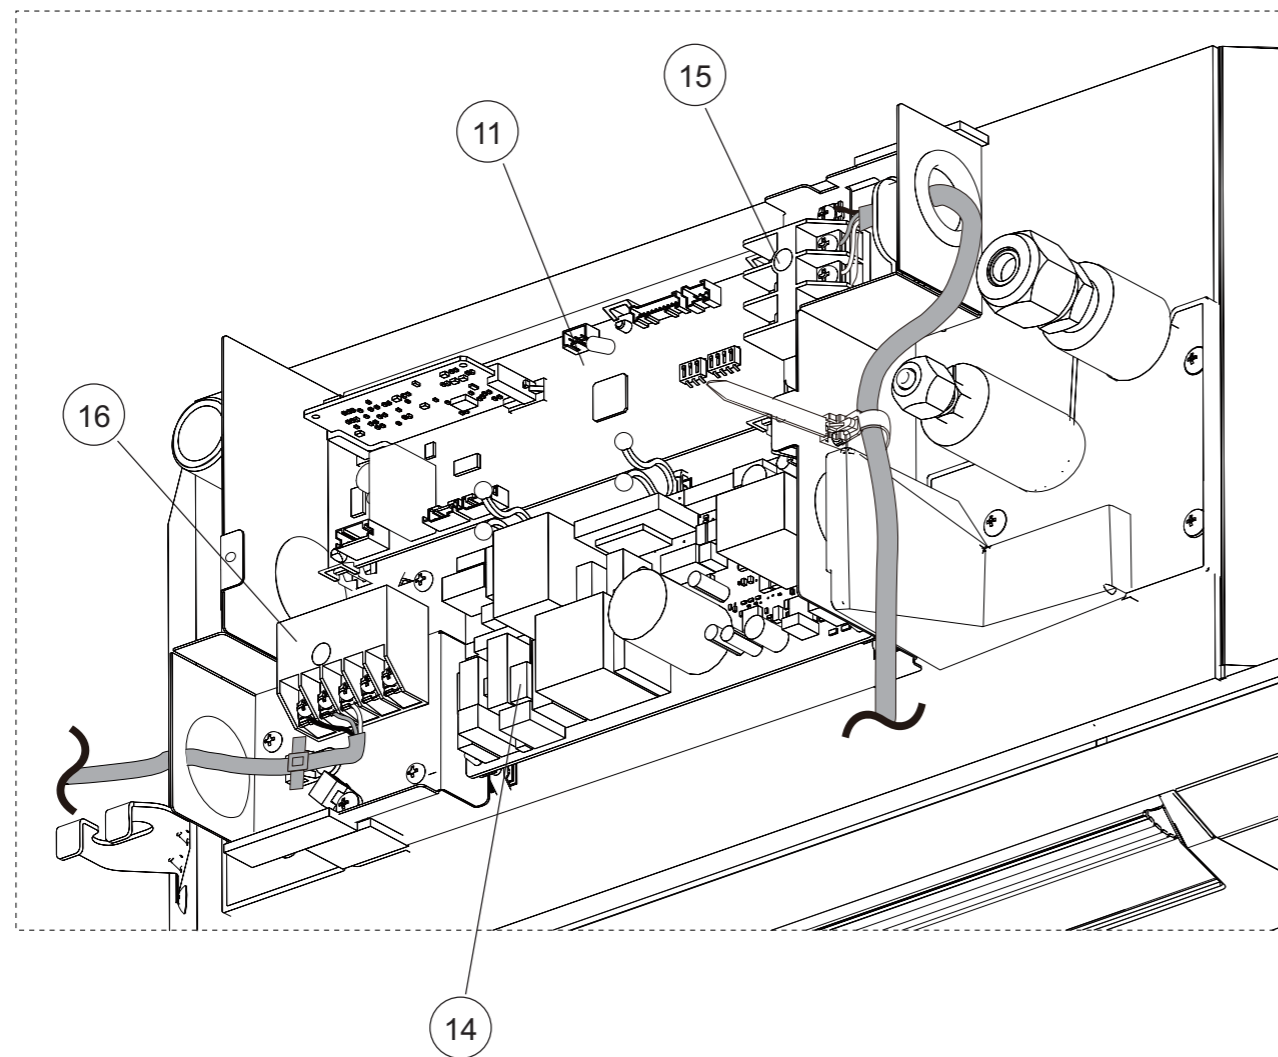

2. Indoor unit parts list

2-1. Models: AUXG09KVLA, AUXG12KVLA, AUXG14KVLA, AUXG18KVLA, and AUXG22KVLA

TECHNICAL DATA
AND PARTS LIST

TECHNICAL DATA
AND PARTS LIST

Ref.	Description	Part number
1	Drain hose	9379665001
2	Hose band	9379757010
3	Pipe Thermistor	9900942038
4	Room Thermistor	9900826000

Ref.	Description	Part number
11	Main PCB (07)	9710995965
11	Main PCB (09)	9710995743
11	Main PCB (12)	9710995750
11	Main PCB (14)	9710995705
11	Main PCB (18)	9710995767
11	Main PCB (22)	9710995613
11	Main PCB (24)	9710995866
12	Holder	0600063023
13	Communication PCB	9710019005
14	Power supply PCB	9710661006
15	Terminal	9900568009
16	Terminal	9900896003

Ref.	Description	Part number
21	Wire cover	9375516017
22	Pipe cover	9375515010
23	Bellmouth	9375503017
24	Thermistor holder	9375477011
25	Drain pan sub assy (18)	9377765024
25	Drain pan sub assy (22, 24)	9377765017
26	Drain port sub assy	9375718015
27	Float Switch sub assy	9375721046
28	Drain pump sub assy	9375717025

Ref.	Description	Part number
41	Fan motor sub Assy	9375719012
42	Fan motor	9602436019
43	2 stage turbo fan Assy	9375480011
44	Shaft cap	9377807014
45	Washer cover	9377811011