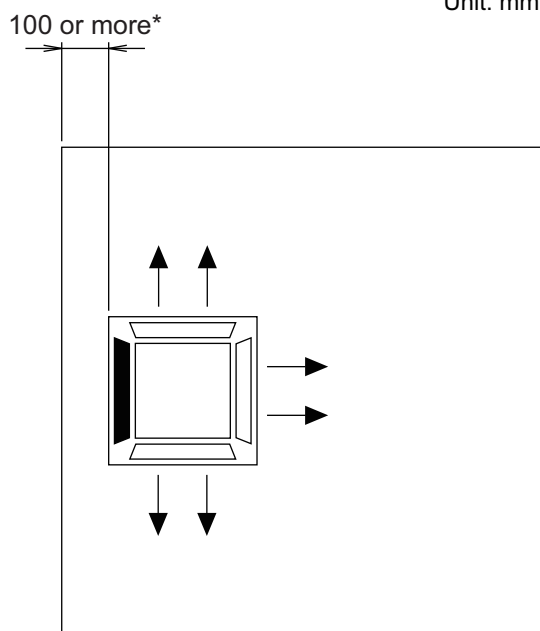

## 2-2. Installation space requirement

Unit: mm

Maximum height from floor to ceiling (Unit: mm)	
Standard	2,700
High ceiling	3,000

### 3-way direction setting:

Unit: mm