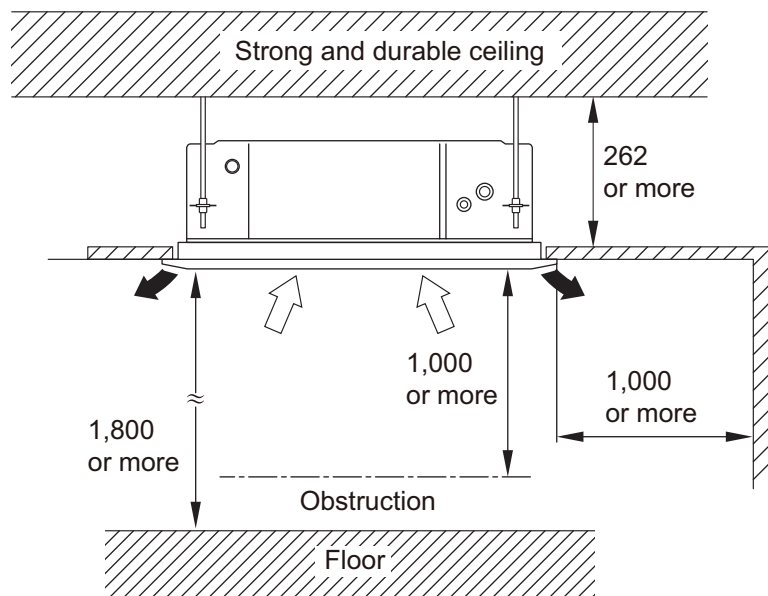

## 2. Dimensions

### 2-1. Models: AUXG09KVLA, AUXG12KVLA, AUXG14KVLA, AUXG18KVLA, and AUXG22KVLA

Unit: mm

a: Ceiling openings		
Cassette grille (Option [Grid type])	mm	580 to 610

## 2-2. Installation space requirement

Unit: mm

Maximum height from floor to ceiling (Unit: mm)	
Standard	2,700
High ceiling	3,000

### 3-way direction setting:

Unit: mm