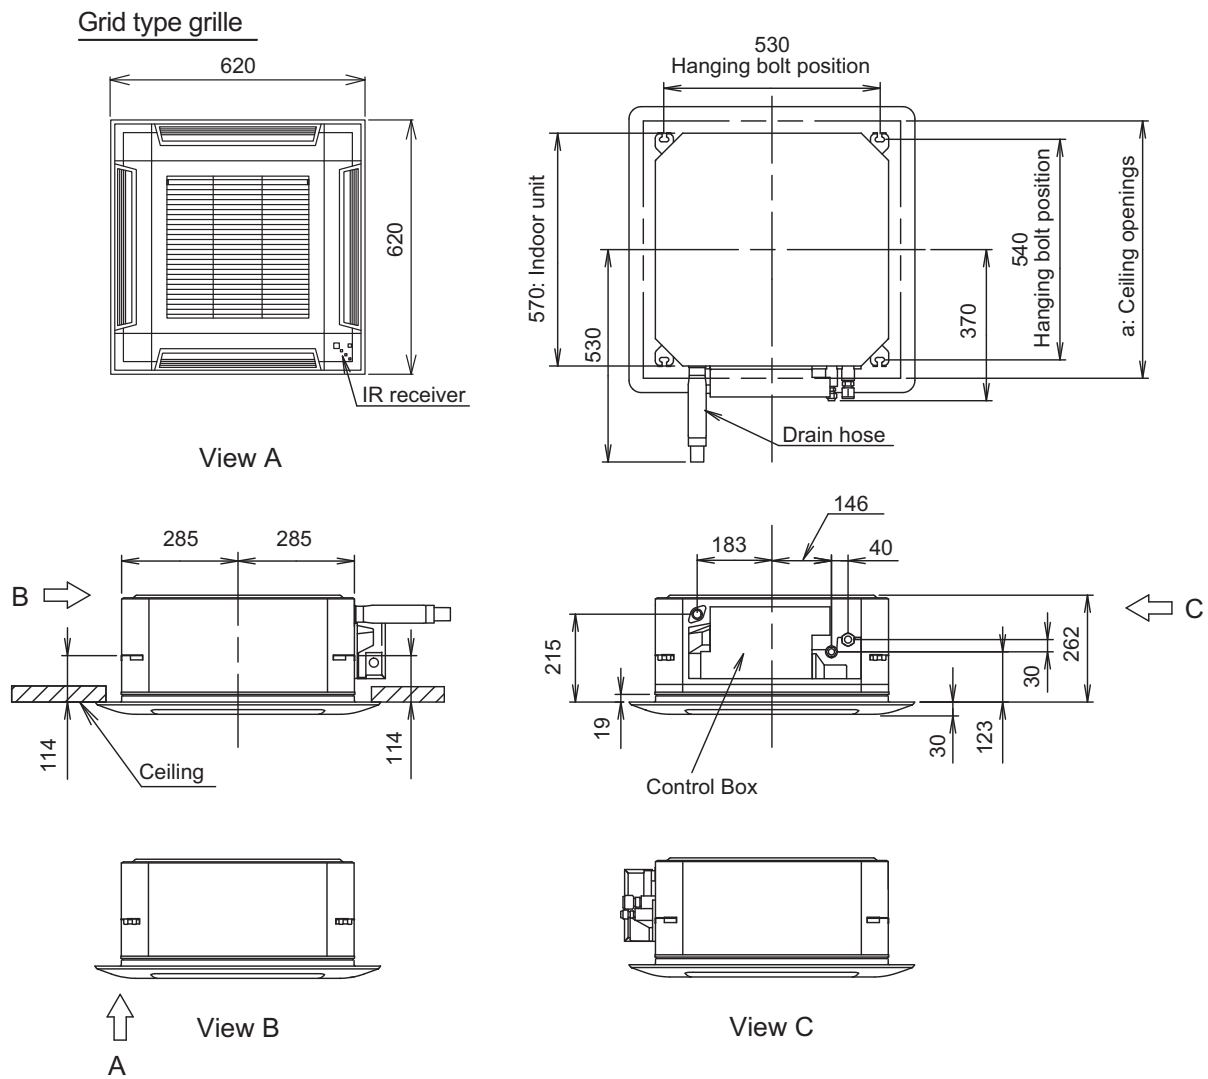

## 2. Dimensions

### 2-1. Models: AUXG09KVLA, AUXG12KVLA, AUXG14KVLA, AUXG18KVLA, and AUXG22KVLA

Unit: mm

a: Ceiling openings		
Cassette grille (Option [Grid type])	mm	580 to 610

## 2-2. Installation space requirement

Unit: mm

Maximum height from floor to ceiling (Unit: mm)	
Standard	2,700
High ceiling	3,000

### 3-way direction setting:

Unit: mm